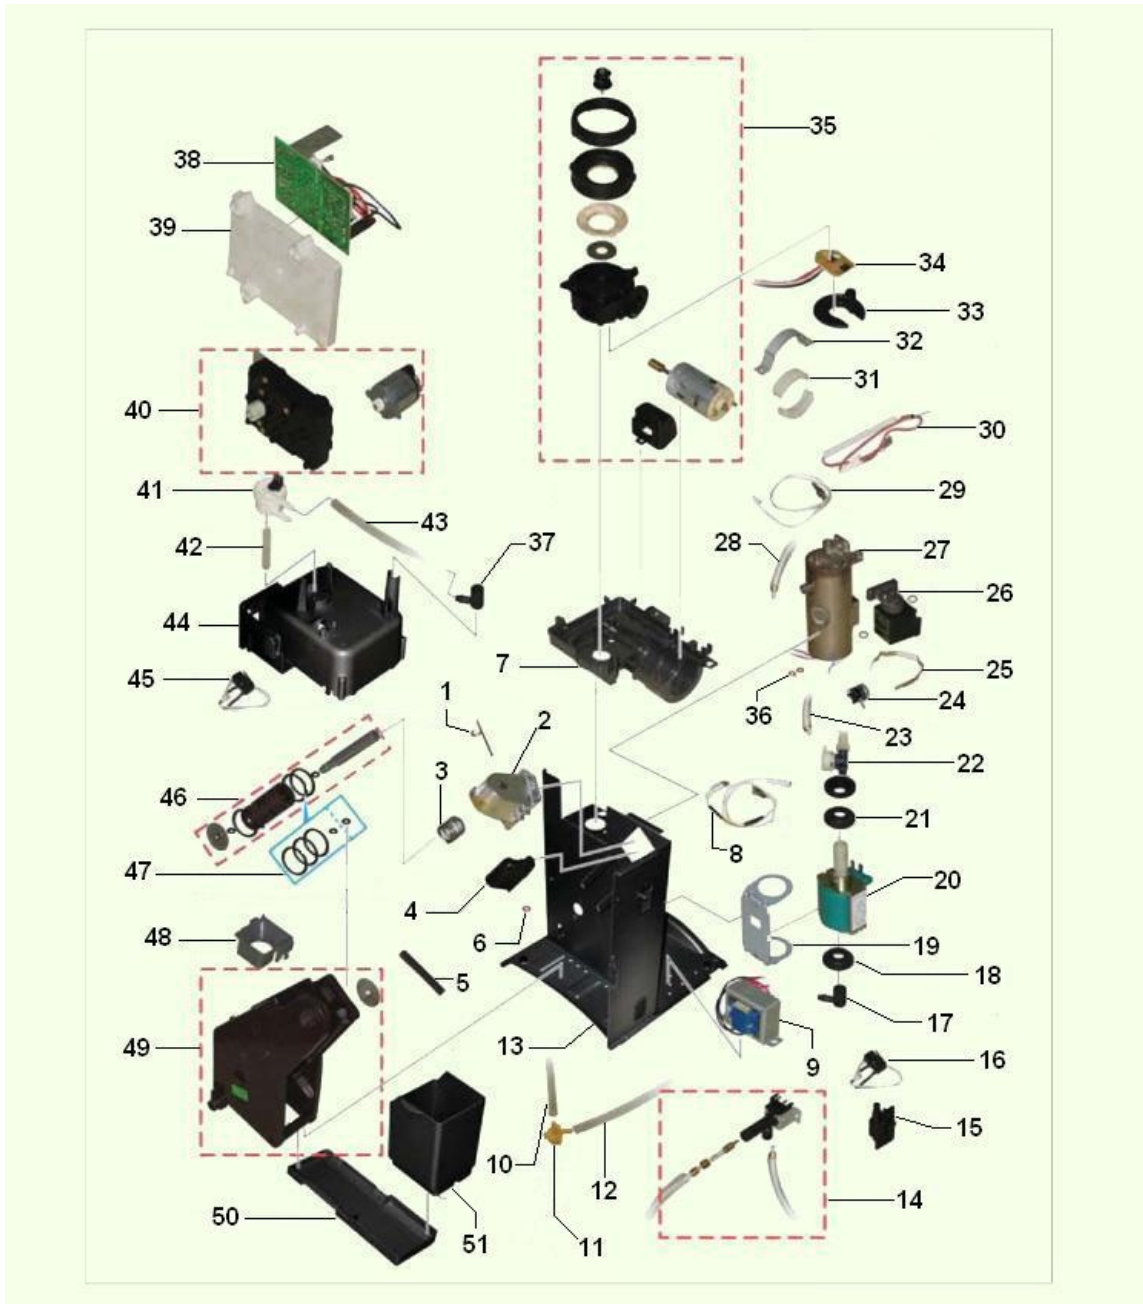

INNER MACHINE - PARTS OF COMPLETION (1127)

INNER MACHINE - PARTS OF COMPLETION (1127) - Item detail:

Position	Code	Options	Description
1	43039516		Piston block rod
2	43040116		Coffee piston support
3	07017611-01		piston spring
4	43039916		Pin valve
5	43039716		55x8mm pipe
6	43040716		Temperature sensor gasket
7	43043016		Grinder support
8	43041316		Safety fuse
9	43041016		Transformer
10	43041616		Pipe 120mm
11	43041916		T Connection
12	43139316		TUBO SILIC. L40MM MIA
13	43139116		TELAIO MACCHINA MIA
14	43043716		Steam valve assy
15	43039816		Valve
16	43043616		Steam micro switch
17,37	43042016		Elbow connection
18,21	43042316		Pump shock absorber
19	43042216		Pump support
20	43047916		18bar pump
22	43042416		Safety valve
23	43138716		TUBO TEFLON 70X4MM MIA
24	43040816		Clixon 150° C
25	43041116		Thermostat band
26	43040216		Electrovalve
27	43138616		CALDAIA MIA
28	43138516		TUBO TEFLON L180X4MM MIA
29	43040616		Temperature sensor
30	43040416		Thermic protector
31	43042816		Grinder shock absorber
32	43042716		Grinder band
33	43042616		Grinder gasket
34	43042916		Coffee presence sensor
35	43047010		Grinder assy
36	43040016		Elbow connection gasket
38	43040916		Electronic board
39	43041216		Electronic board support
40	20016830		Coffee group 24Vgearmotor assy
41	43138816		RILEVATORE DI FLUSSO MIA
42	43041816		Pipe 35mm
43	43041416		Pipe 210mm
44	43138916		SCATOLA DI CONNESSIONE MIA
45	43042116		Micro switch
46	43048710		Coffee group piston assy
47	43047210		Coffee piston gaskets kit
48	05253815M09		coffee group funnel BVM333
49	95007420-02		plastic coffee group assy
50	43139016		VASCHETTA GR-CAFFE' MIA
51	43139216		VASCHETTA RACC.FONDI MIA