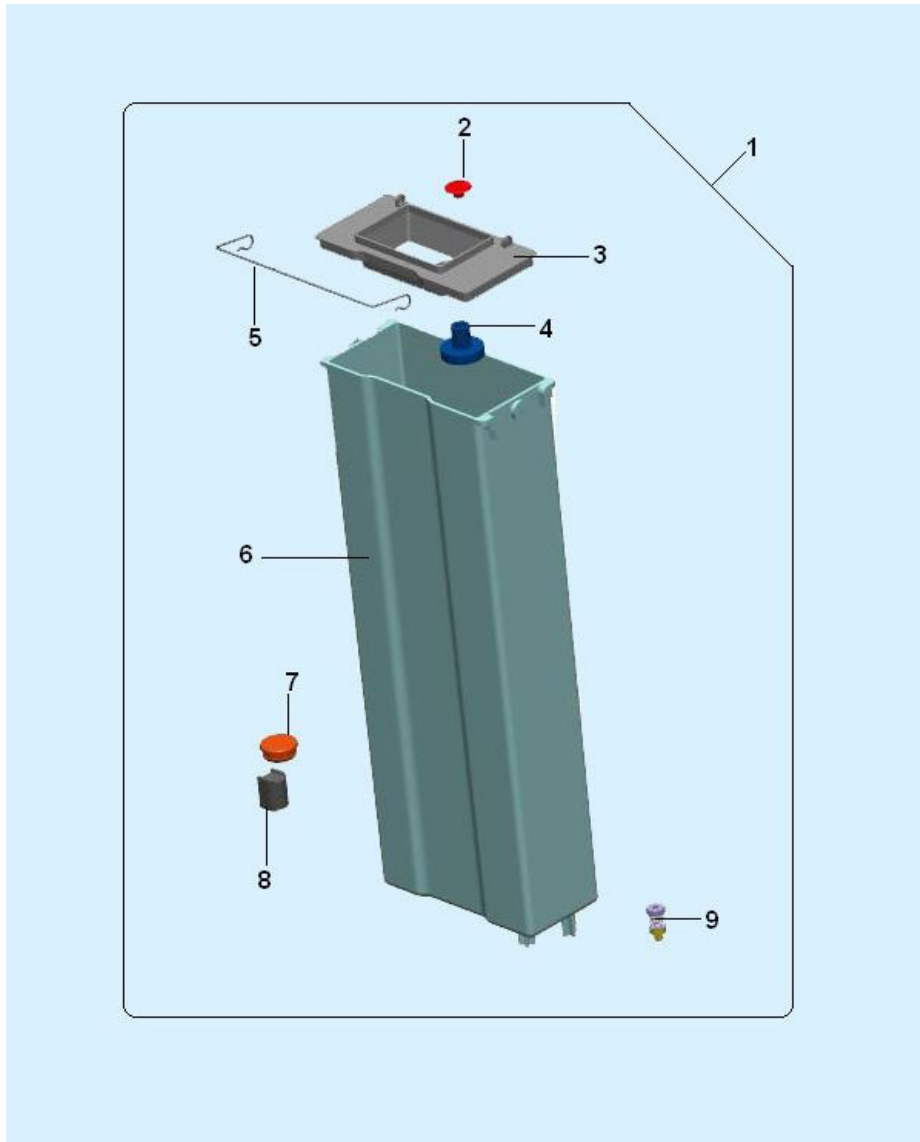

ASSEMBLY TANK AUTONOMOUS 303/901 (969)

ASSEMBLY TANK AUTONOMOUS 303/901 (969) - Item detail:

Position	Code	Options	Description
1	93033710		complete water tank 303/901
2	05260815M18		level sensor plug
3	05265815		water tank lid Bv303/901
4	05260715M18		sensor floater
5	12048711-01		handle for tank extracting
6	05265715-01		autonomous water tank 303/901
7	05248215M37		Suction box cap
8	05259216		floater with magnete
9	05263810		valve for BV303/901 water tank