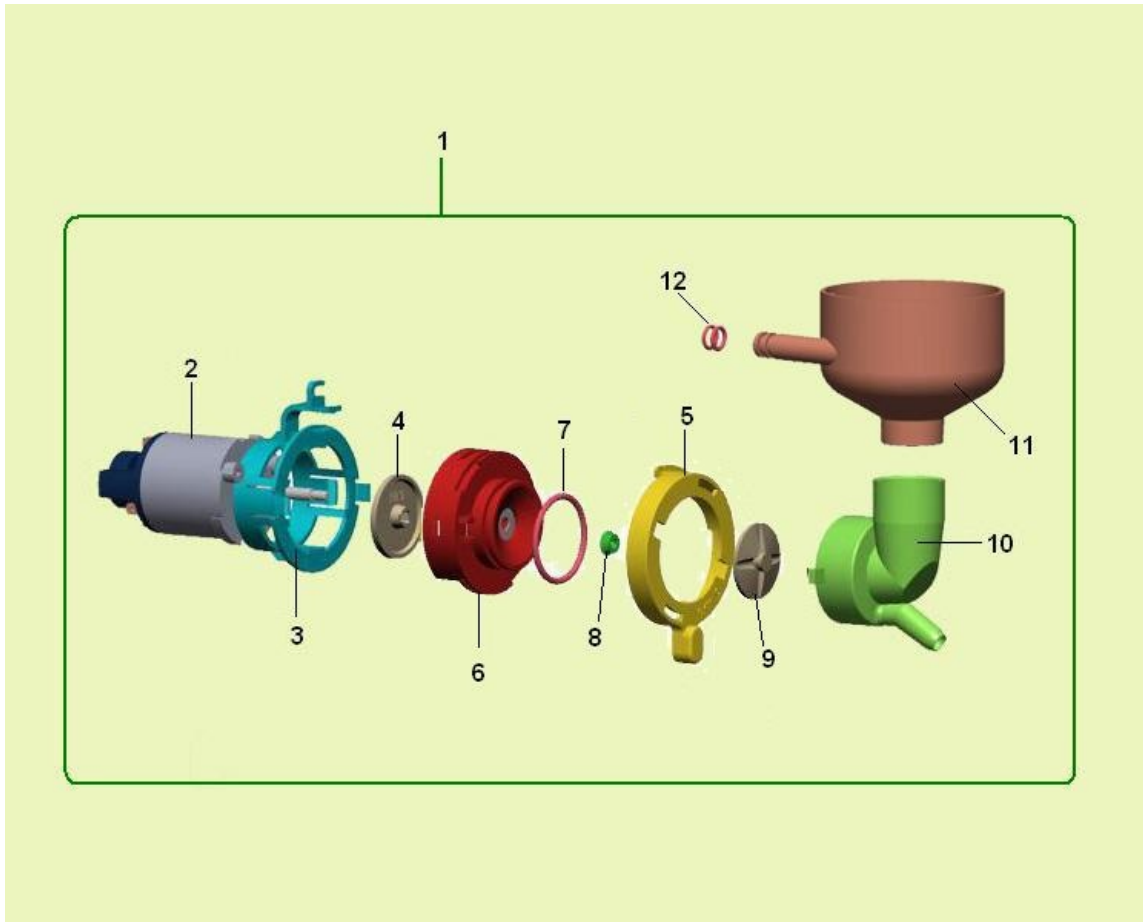

ASSEMBLY MIXER BV 303 (1029)

ASSEMBLY MIXER BV 303 (1029) - Item detail:

Position	Code	Options	Description
1	96067720-01		DB new mixer w/out collar
2	20020016-01		24VDC mixermotor w/o cable
3	05241115-01M37		Motor support flange
4	05154015		mixer protection disky grate(graph.)
5	05240915M37		Mixing room blocking flange
7	36210716		OR 3131 gasketODE
8	36351215		green V-seal gasketODE
9	05111825		mixer impellert.frame silver
10	05111625		brown mixing chambert.frame silver
11	05113745M57		mixing bowl L=10 black am
12	36203816		OR 106 6,75/1,78 gasketODE