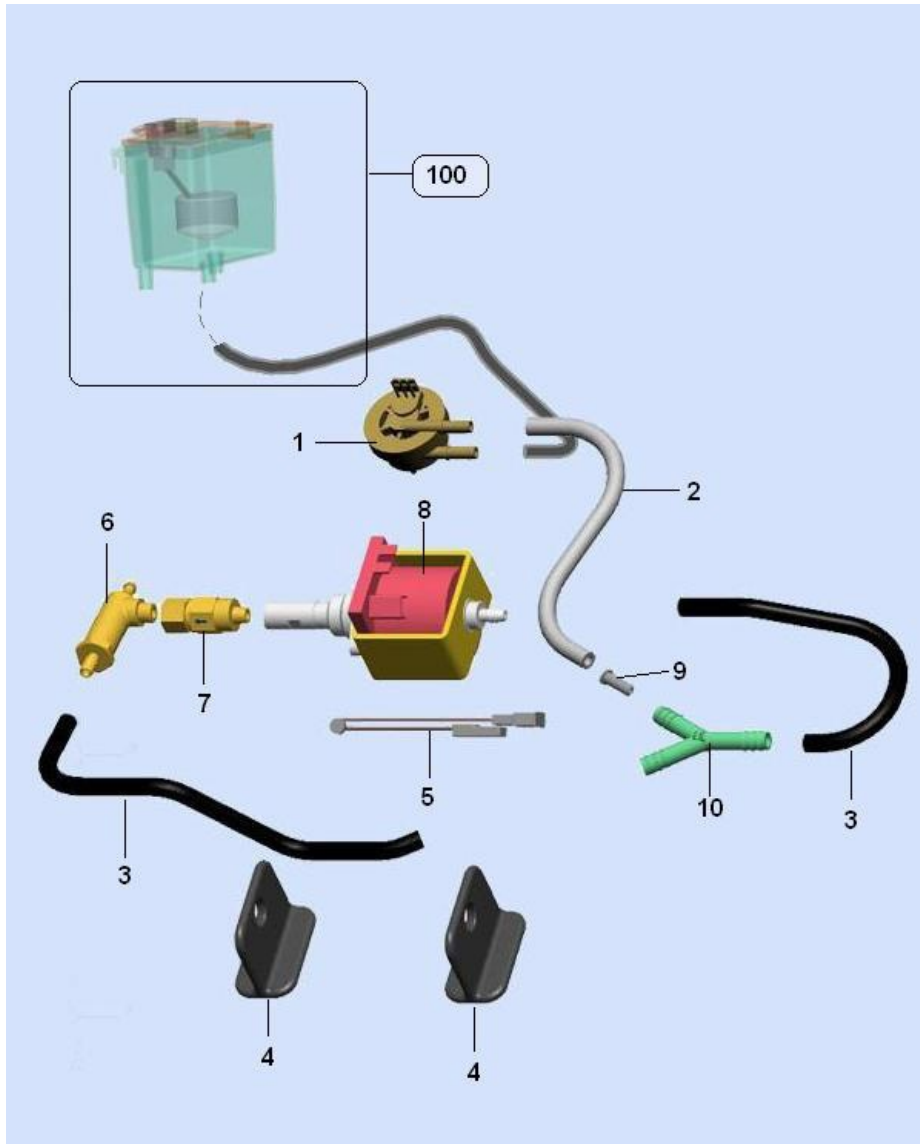

COLLEGAMENTO HYDRAULIC (1037)

COLLEGAMENTO HYDRAULIC (1037) - Item detail:

Position	Code	Options	Description
1	24012116		flow sensorer
2	09029763-01		5x9 transparent silicone pipe
3	09087823M57		5x9 silicon pipe black am
4	05259515M09		Pump support (ULKA/FLUIDOTECH)
5	25022616-01		Clixon Microtherm F11 100°
6	04040936		safety valve11 bar w/hose
7	04041016		anti return valve male/female4 DM7,5
8	27003316		EX5 230V-50Hz Ulka electropumpy-pass
9	05102215M57		mixer camber reductor black
10	05240015M00		3ways connector 9mm ext.
100	2056		WATER CONTAINER WATER & COLLEGAMENTI (1038)