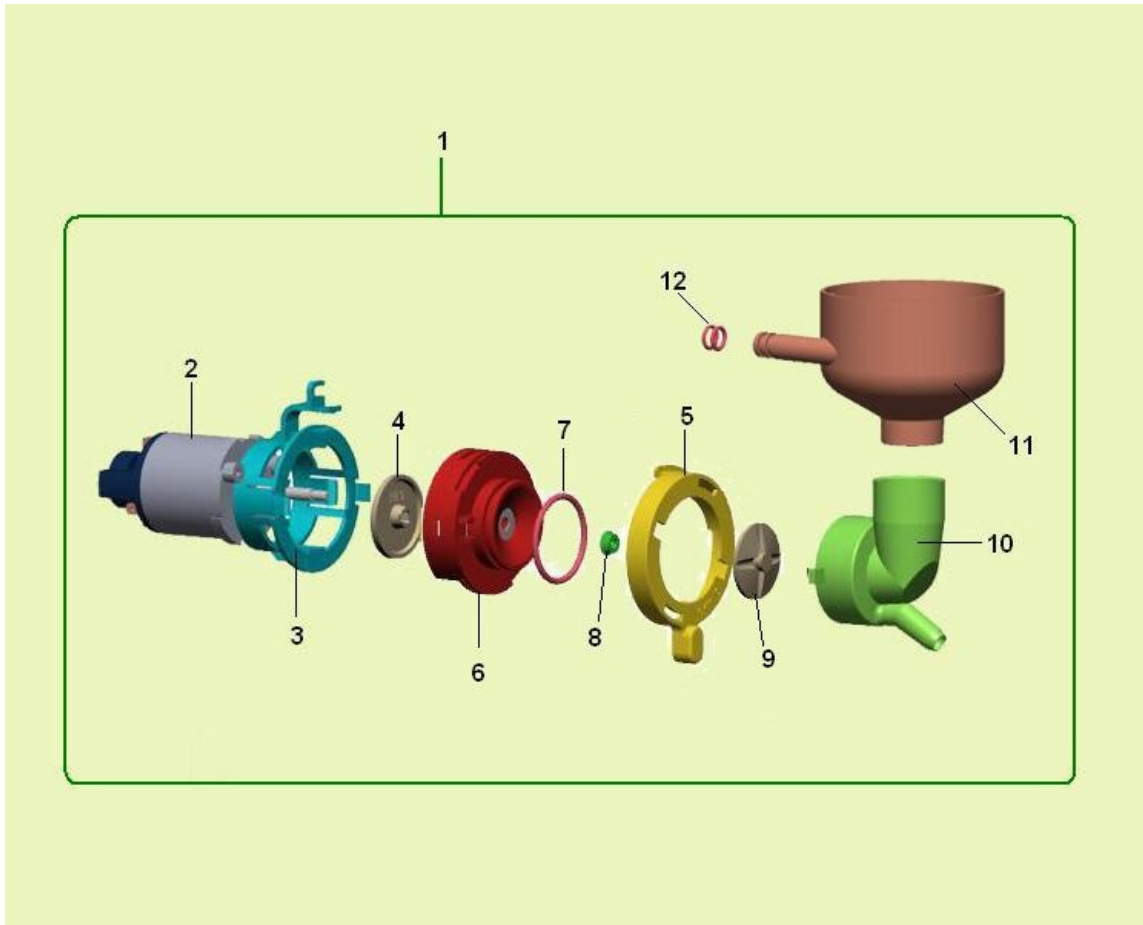

ASSEMBLY MIXER BV 303 (1029)

ASSEMBLY MIXER BV 303 (1029) - Item detail:

Position	Code	Options	Description
1	96067720-01		DB new mixer w/out collar
2	20020016-01		24VDC mixermotor w/o cable
3	05241115-01M37		Motor support flange
4	05154015		mixer protection disky grate(graph.)
5	05240915M37		Mixing room blocking flange
7	36210716		OR 3131 gasketODE
8	36351215		green V-seal gasketODE
9	05111825		mixer impellert.frame silver
10	05111625		brown mixing chambert.frame silver
11	05113745M57		mixing bowl L=10 black am
12	36203816		OR 106 6,75/1,78 gasketODE