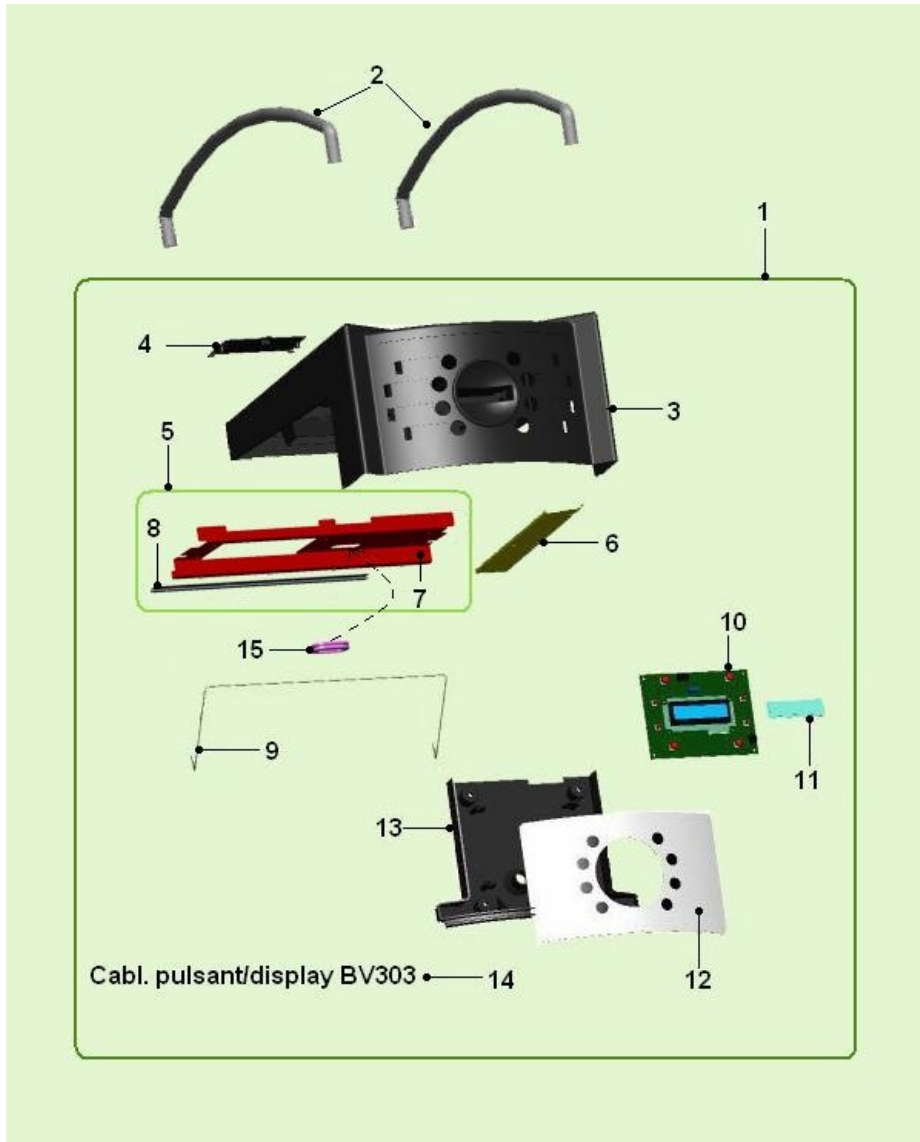

Group charts

 **BVM 303 - GAIA - Table Top Semi-automatic**

Group charts

 **BVM 303 - GAIA - Table Top Semi-automatic**
 **BV303ES02NA - GAIA E2S MC PD S/A HO**

Group charts

ASSEMBLY TOP COVER BVM 303 (957)

ASSEMBLY TOP COVER BVM 303 (957) - Item detail:

Position	Code	Options	Description
1	98103810-02M09		door assembly BV303
2	12048611		cups blocker BV303 inox
3	05262415-01M09		BV303 top cover
4	05262815M09		water flap BV303
5	01918210-02		top cover hinge assy BV303
6	01917711-01P74		BV303 cable channel cover
7	01917611-02P74		top cover hinge reinforc BV303
8	21061911		top cover hinge BV303
9	12045511-01		tilting blocker top cover 303
10	26057016-01		keyboard/led lcd board BV303
11	05150315		display cover850
12	30268311		button panel cover BV303
13	05262715M09		fixing plate for panel BV303
14	22193212		panel/display cable BV303
15	23004076		cable feederable

ASSEMBLY DOOR BV303 (956)

ASSEMBLY DOOR BV303 (956) - Item detail:

Position	Code	Options	Description
1	05262315M09		BV303 door
3	21015336		lock for Sprint/Iris (eurolock)
4	01917411		BV303 lock lever
5	05263015M00		notice- board BV303
6	30268711		lexan for notice-board BV303
7	26057816		3 LED bar 24VDC Troll
8	33066316		card spacerODE
9	23022616		plastic strip w/connection l.115
10	22193712		LED Troll cable L=1200
11	05265510M09		door assembly BV303
12	36212116		OR2010 gasketODE