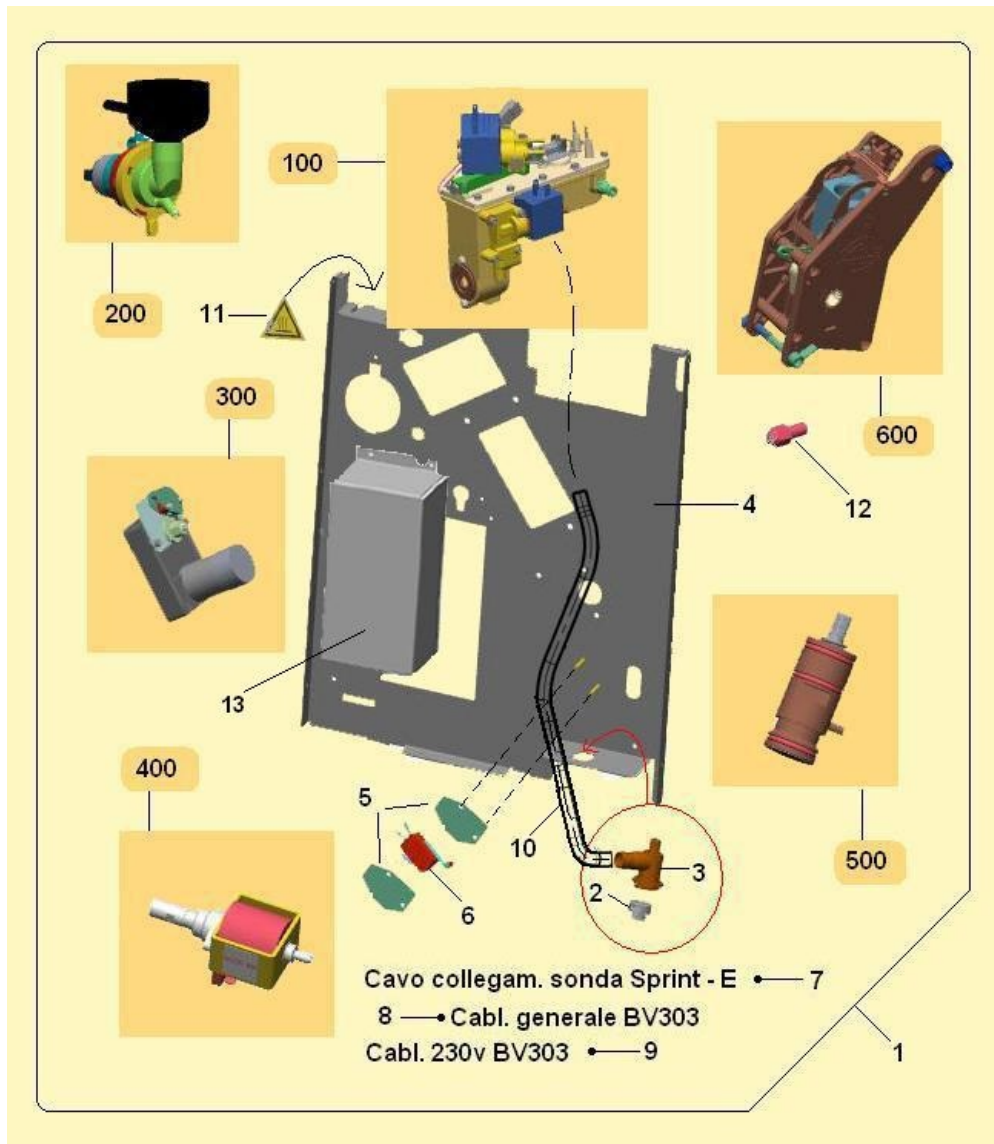

ASSEMBLY GROUP CAFFE BVM 303 (959)

ASSEMBLY GROUP CAFFE BVM 303 (959) - Item detail:

Position	Code	Options	Description
1	95012210-03		complete espr coffee group 303
2	05156515		drain nozzle reduction spriny grate(graph.)
3	05258711		spout for draining 2ways
4	01916112-02P74		espr group assy plate BV303
5	08004111		microswitch insulationr spring
6	26005136		microswitch with wheelm
7	22131712		boiler probe cableable
8	22193012-01		general wiring 24V BV303
10	09029763-01		5x9 transparent silicone pipe
11	30069411-01		temperat.safety sticker
12	19056011		group fixing pin
13	01941511		Pump protection carter
100	1869		ASSEMBLY BOILER GAIA ES. (961)
200	1877		ASSEMBLY MIXER BV303/901 (967)
400	1879		COLLEGAMENTO HYDRAULIC (968)
500	49		ASSEMBLY PISTON(7)
600	202		GROUP COFFEE PLASTIC(1)