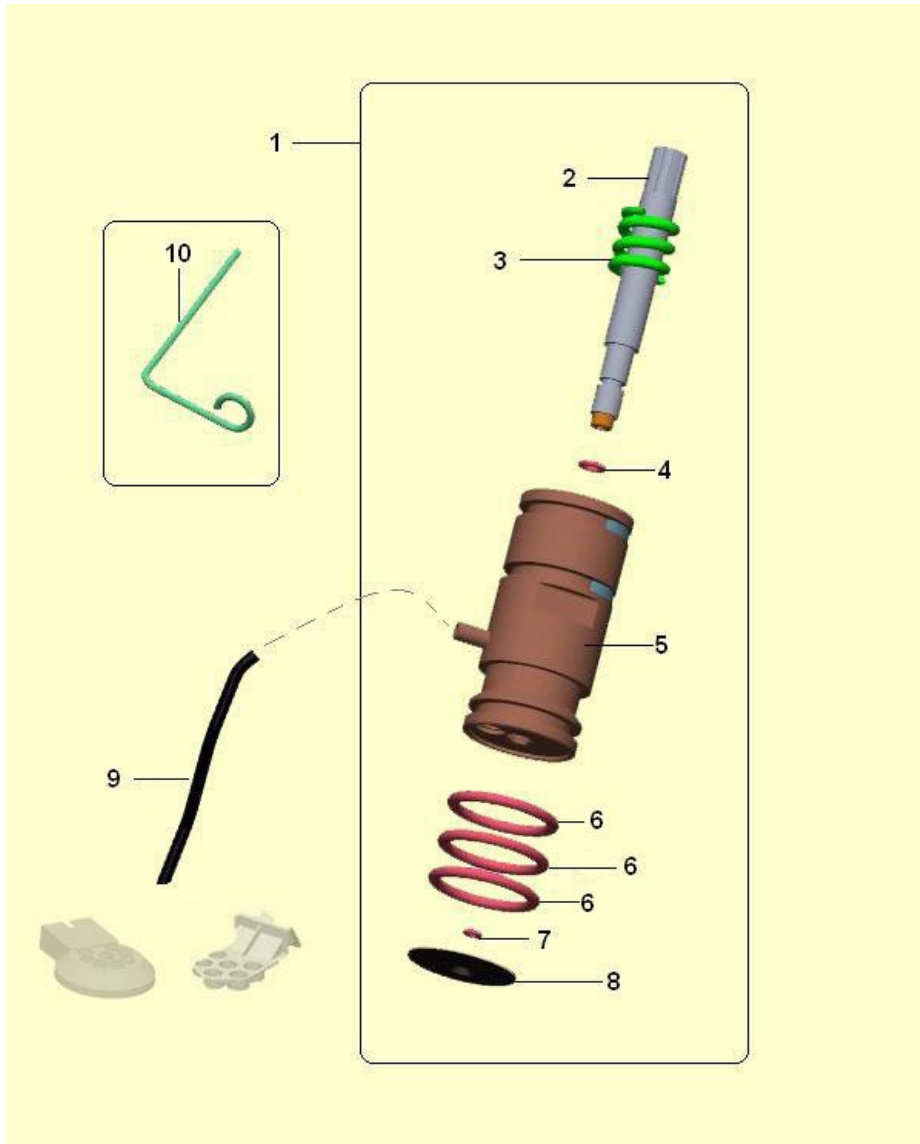

ASSEMBLY PISTON(7)

ASSEMBLY PISTON(7) - Item detail:

Position	Code	Options	Description
1	05138130-01		Cegasa coffee-gr. piston assy
2	05107725		piston filter knobt.
3	07017611-01		piston spring
4	36210916		OR2021 gasketODE
5	05148032-01		Piston with valve seat
6	36211816		OR4112 gasketODE
7	36212116		OR2010 gasketODE
8	16014812		filter assyer
9	09087873-02		3x6 brown silicone pipe
10	07017511		piston block rod-971