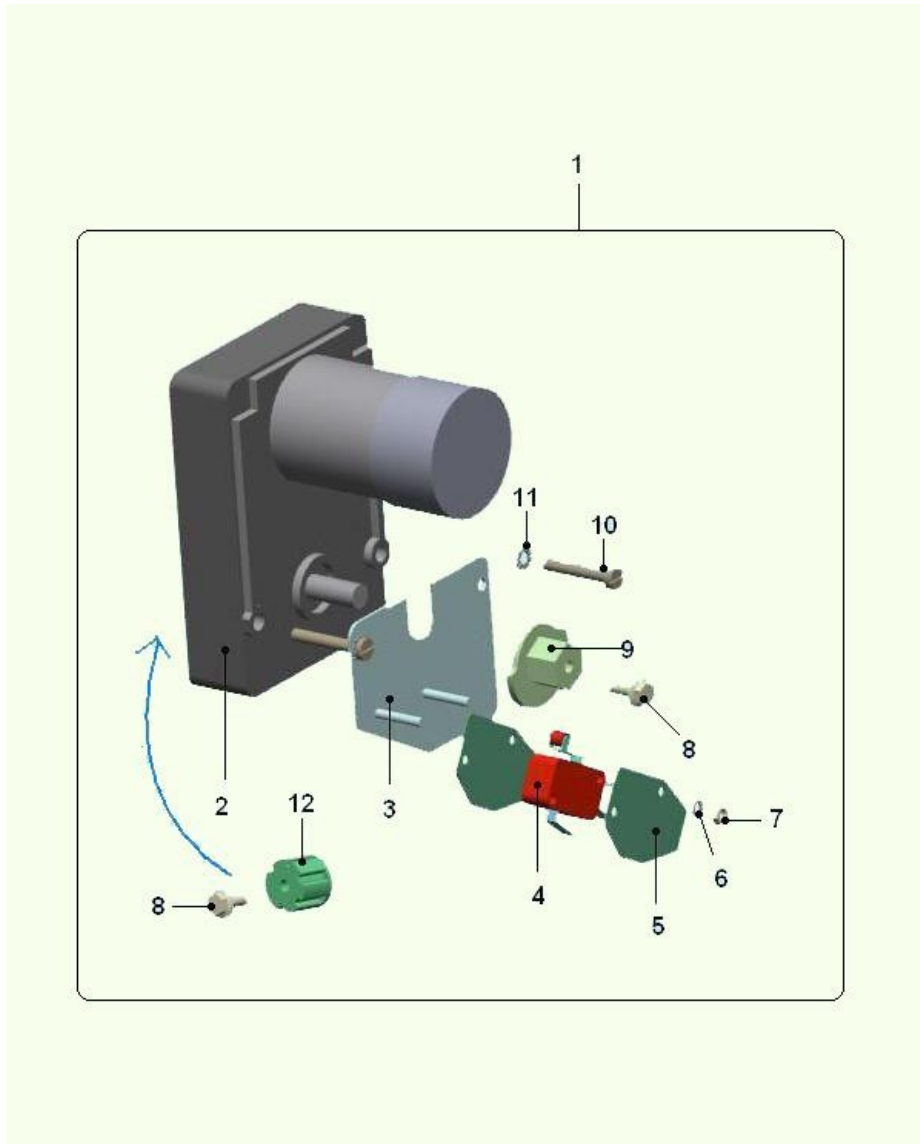

GEARMOTOR COFFEE GROUP (483)

GEARMOTOR COFFEE GROUP (483) - Item detail:

Position	Code	Options	Description
1	20016810-03		Motor assy w/24V cable coffee group
2	20014946-02		24VDC12rpm cof.group gearmotor w/out cable
3	01484212		bracket for microion plate
4	26005126		microswitch with wheel
5	08004111		microswitch insulationr spring
6	35160216		self-locking diam.3.2
7	34102716		M3 hexagonal nut
8	32050516		screw 4 MAX10
9	05110915-01M09		black rotating group cam
10	32061016		4M x 25 screw
11	35160316		d. 4,2 IX self locking washer
12	41081216