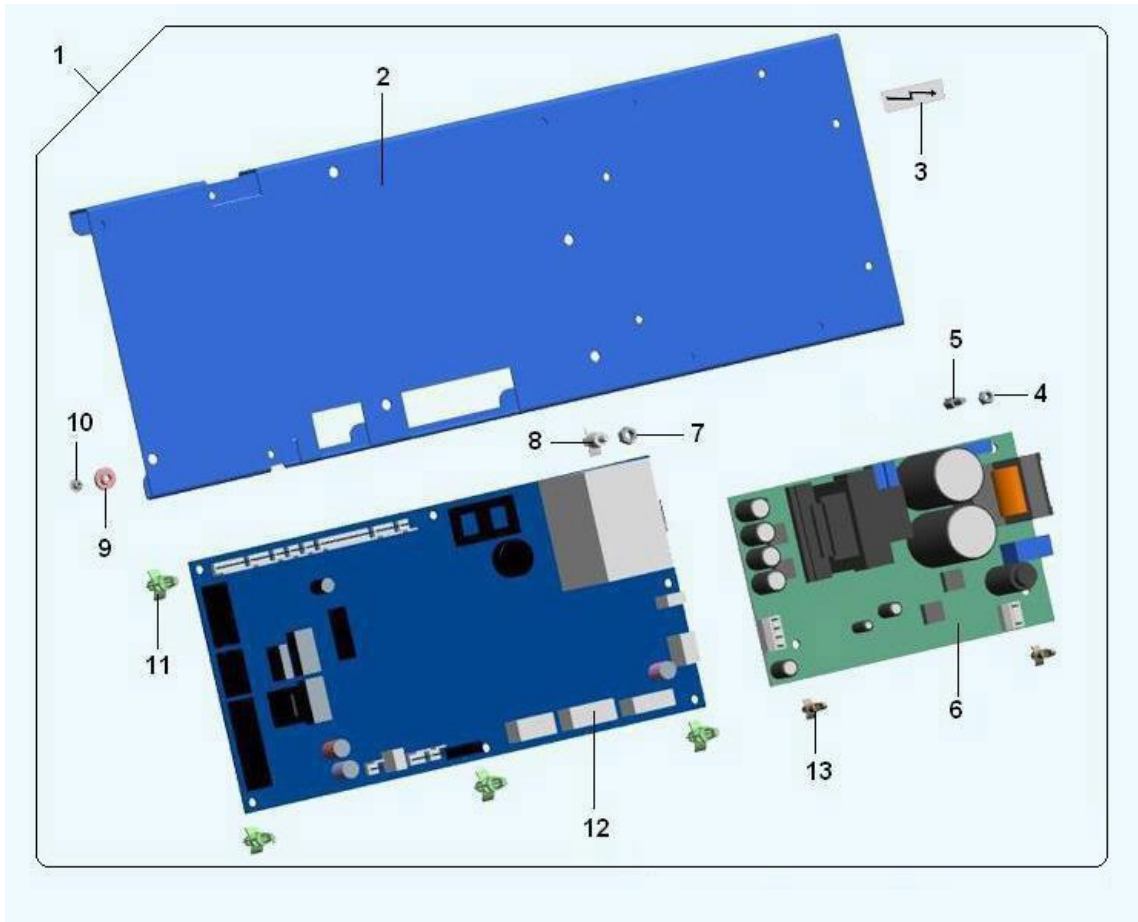

ASSEMBLY TANK AUTONOMOUS 303/901 (969)

ASSEMBLY TANK AUTONOMOUS 303/901 (969) - Item detail:

Position	Code	Options	Description
1	93033710		complete water tank 303/901
2	05260815M18		level sensor plug
3	05265815		water tank lid Bv303/901
4	05260715M18		sensor floater
5	12048711-01		handle for tank extracting
6	05265715-01		autonomous water tank 303/901
7	05248215M37		Suction box cap
8	05259216		floater with magnete
9	05263810		valve for BV303/901 water tank

Group charts

ASSEMBLY SCHEDE MASTER - SWITCH (1116)

ASSEMBLY SCHEDE MASTER - SWITCH (1116) - Item detail:

Position	Code	Options	Description
1	94034220		master-switch boards assembly
2	01916511		Master-switch board support
3	30053411		iris voltage safety stiker110v
4	34110116		3MA selft-locking nut
5	33071926		Metal spacer M/F/ M3L.
6	26048356-01		switch powersupply24V120W/360W
7	33065726		4M nut for board spacerODE
8	33065526		L=10 card spacerODE
9	19054411		rivet bushgroup
10	33050126		3.2x8 rivetODE
11	05195216		board spacer6
12	26056116-01		board BV303- 901
13	33072046		PLASTIC SPACER M/F M3 L.7,9