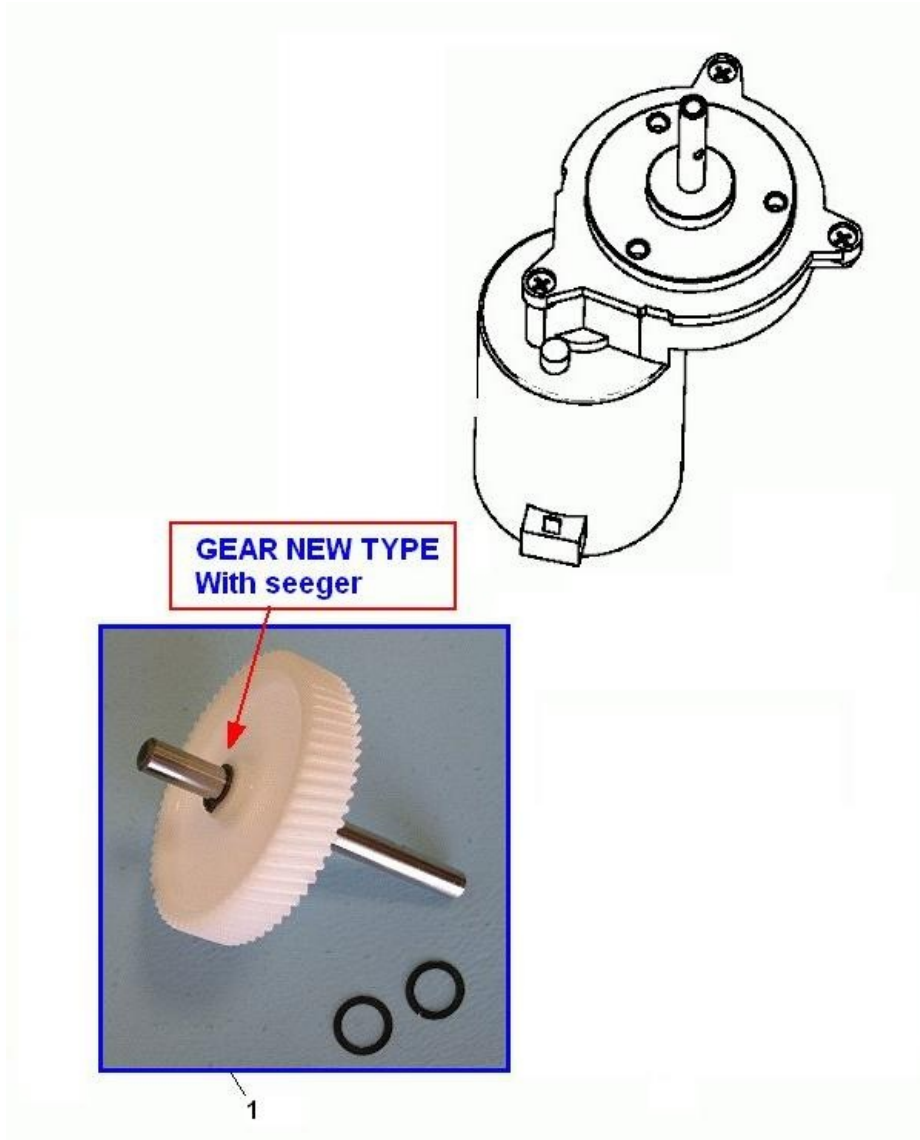

GEARMOTOR COFFEE GROUP (483) - Item detail:

Position	Code	Options	Description
1	20016810-03		Motor assy w/24V cable coffee group
2	20014946-02		24VDC12rpm cof.group gearmotor w/out cable
3	01484212		bracket for microion plate
4	26005126		microswitch with wheel
5	08004111		microswitch insulationr spring
6	35160216		self-locking diam.3.2
7	34102716		M3 hexagonal nut
8	32050516		screw 4 MAX10
9	05110915-01M09		black rotating group cam
10	32061016		4M x 25 screw
11	35160316		d. 4,2 IX self locking washer
12	41081216		

GRINDER VERT. - GEAR (336)