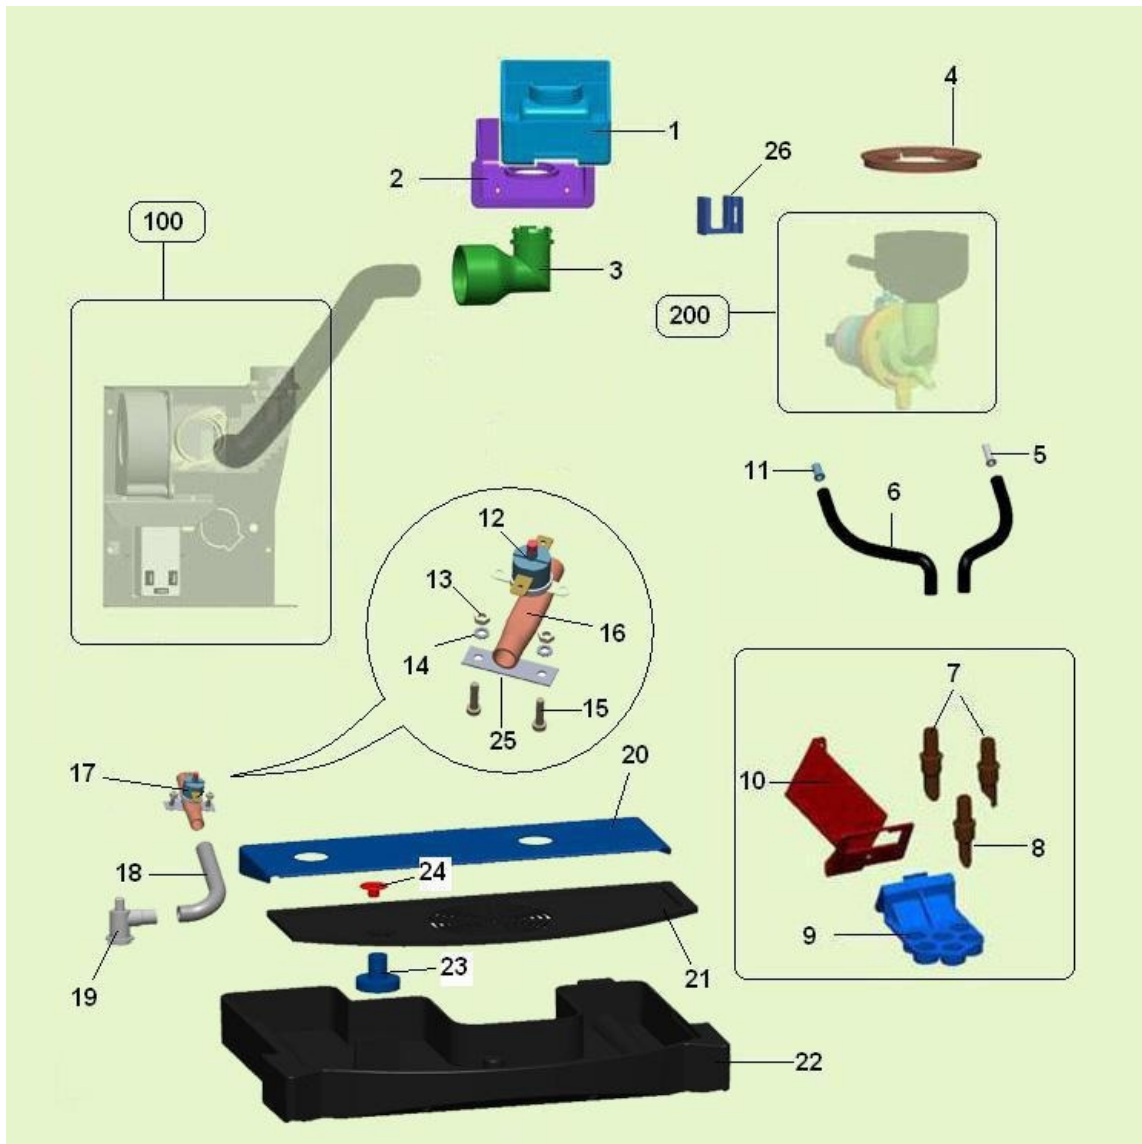

PARTS OF COMPLETION (1030)

PARTS OF COMPLETION (1030) - Item detail:

Position	Code	Options	Description
1	05261015M37		aspiration box
2	05260915M37		aspiration box chamber
3	05248115M37		Suction pipe joint
4	05145925		sprint brown mixing bowlcollar
5	05102215M57		mixer camber reductor black
6	09087823M57		5x9 silicon pipe black am
7	05246315M37		Brown nozzle supply D. 6 AM
8	05246325M37		Brown nozzle supply D.4
9	05246215M37		BV931 nozzles supply support
10	01916611-02		BV303 nozzles support
12	25014936-01		dixon75°Crubber holder
13	34102716		M3 hexagonal nut
14	35160216		self-locking diam.3.2
15	32025616		TC 3MAx12 screw
16	09078221-01		CLIXON PIPE
17	25019620		dixon tube assy - 75°
18	09029753-01		8x12 silicone transp.pipe
19	05145815M37		drain nozzle
20	01917011P74		bracket for coffe grounds tray
21	05262615M09		water grid BV303
22	05262515-01M09		drops collector tray BV303
23	05260715M18		sensor floater
24	05260815M18		level sensor plug
25	01213411		dixon plate
26	05159025M37		rubber holder connection suppo
100	2022		CABINET AND COMPONENTS OF COMPLETION (1027)
200	2025		ASSEMBLY MIXER BV 303 (1029)