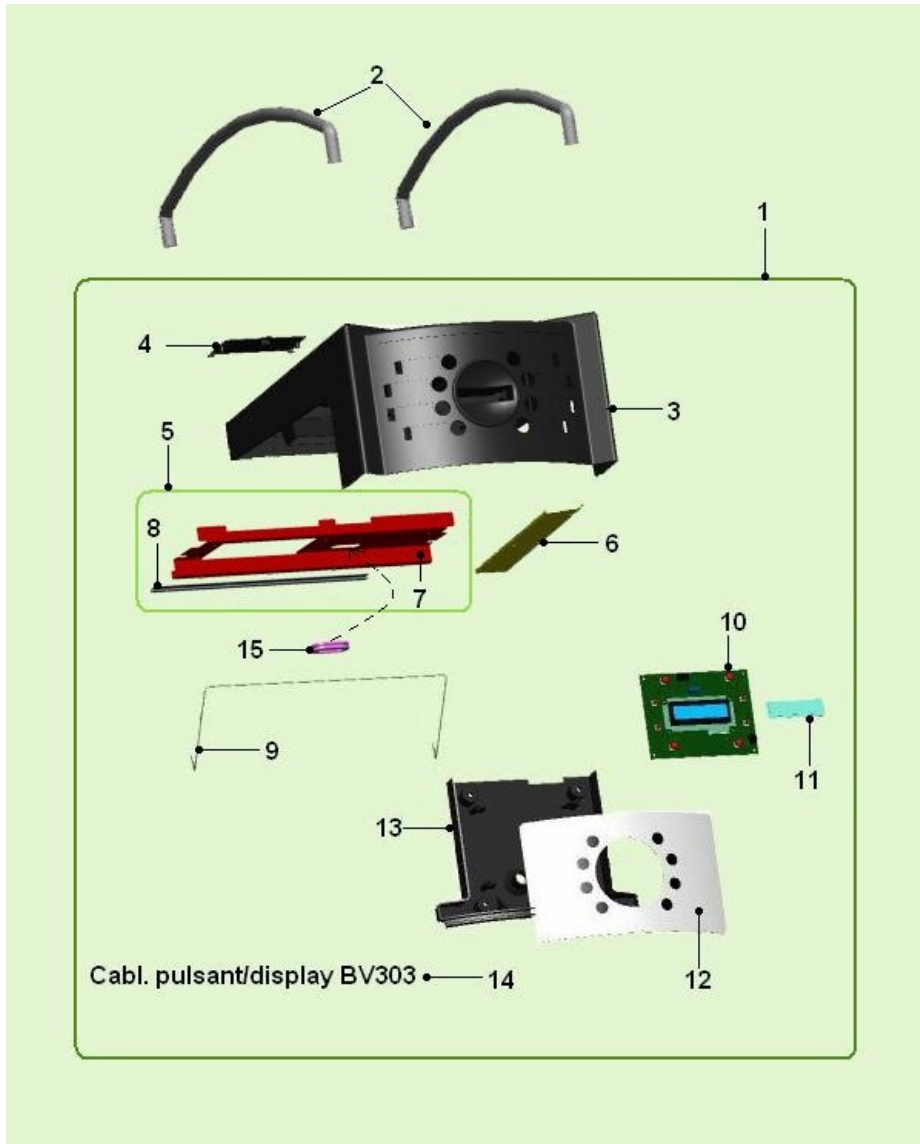

ASSEMBLY TANK AUTONOMOUS 303/901 (969)

ASSEMBLY TANK AUTONOMOUS 303/901 (969) - Item detail:

Position	Code	Options	Description
1	93033710		complete water tank 303/901
2	05260815M18		level sensor plug
3	05265815		water tank lid Bv303/901
4	05260715M18		sensor floater
5	12048711-01		handle for tank extracting
6	05265715-01		autonomous water tank 303/901
7	05248215M37		Suction box cap
8	05259216		floater with magnete
9	05263810		valve for BV303/901 water tank

Group charts

ASSEMBLY SCHEDE MASTER - SWITCH (1116)

ASSEMBLY SCHEDE MASTER - SWITCH (1116) - Item detail:

Position	Code	Options	Description
1	94034220		master-switch boards assembly
2	01916511		Master-switch board support
3	30053411		iris voltage safety stiker110v
4	34110116		3MA selft-locking nut
5	33071926		Metal spacer M/F/ M3L.
6	26048356-01		switch powersupply24V120W/360W
7	33065726		4M nut for board spacerODE
8	33065526		L=10 card spacerODE
9	19054411		rivet bushgroup
10	33050126		3.2x8 rivetODE
11	05195216		board spacer6
12	26056116-01		board BV303- 901
13	33072046		PLASTIC SPACER M/F M3 L.7,9

Group charts

 **BVM 303 - GAIA - Table Top Semi-automatic**
 **BV303IN01NA - GAIA I3S PD S/A HO**

Group charts

ASSEMBLY TOP COVER BVM 303 (957)

ASSEMBLY TOP COVER BVM 303 (957) - Item detail:

Position	Code	Options	Description
1	98103810-02M09		door assembly BV303
2	12048611		cups blocker BV303 inox
3	05262415-01M09		BV303 top cover
4	05262815M09		water flap BV303
5	01918210-02		top cover hinge assy BV303
6	01917711-01P74		BV303 cable channel cover
7	01917611-02P74		top cover hinge reinforc BV303
8	21061911		top cover hinge BV303
9	12045511-01		tilting blocker top cover 303
10	26057016-01		keyboard/led lcd board BV303
11	05150315		display cover850
12	30268311		button panel cover BV303
13	05262715M09		fixing plate for panel BV303
14	22193212		panel/display cable BV303
15	23004076		cable feederable