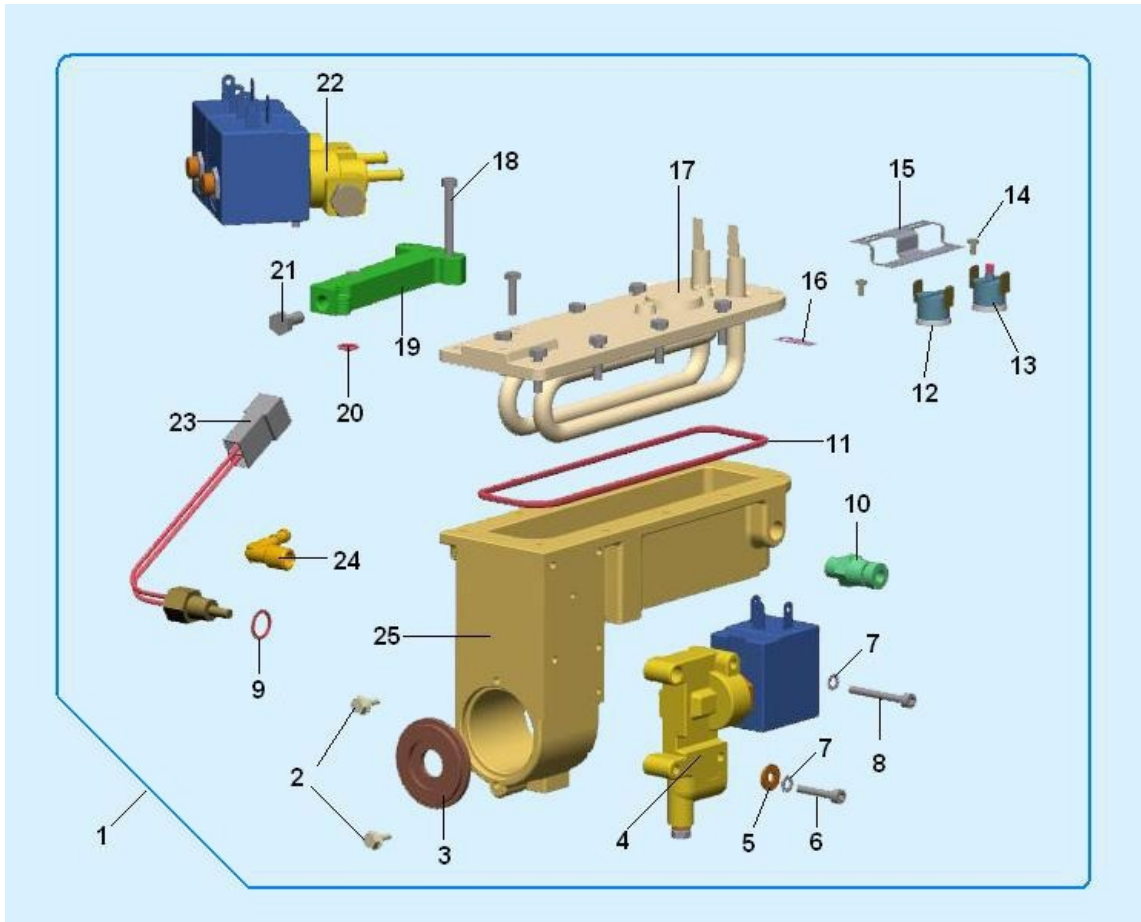

Group charts

ASSEMBLY GROUP CAFFE BVM 303 (959)

ASSEMBLY GROUP CAFFE BVM 303 (959) - Item detail:

Position	Code	Options	Description
1	95012210-03		complete espr coffee group 303
2	05156515		drain nozzle reduction spriny grate(graph.)
3	05258711		spout for draining 2ways
4	01916112-02P74		espr group assy plate BV303
5	08004111		microswitch insulationr spring
6	26005136		microswitch with wheelm
7	22131712		boiler probe cableable
8	22193012-01		general wiring 24V BV303
10	09029763-01		5x9 transparent silicone pipe
11	30069411-01		temperat.safety sticker
12	19056011		group fixing pin
13	01941511		Pump protection carter
100	1869		ASSEMBLY BOILER GAIA ES. (961)
200	1877		ASSEMBLY MIXER BV303/901 (967)
400	1879		COLLEGAMENTO HYDRAULIC (968)
500	49		ASSEMBLY PISTON(7)
600	202		GROUP COFFEE PLASTIC(1)

ASSEMBLY BOILER GAIA ES. (961)

ASSEMBLY BOILER GAIA ES. (961) - Item detail:

Position	Code	Options	Description
1	85002940		boiler assembly Gaia ES
2	32050516		screw 4 MAX10
3	18007011		piston stop washer OT58
4	25020856		3ways elect.valve24Vdc(0-7,5b)
5	35157616		plain washer Ø.4,3 ac.ODE
6	32067916		TCEI 4MAX20 screw
7	35160316		d. 4,2 IX self locking washer
8	32068216		4MAX30 screw
9	18002516		copper gasket
10	04040316		drain valve
11	05143815		boiler gasket
12	25020516		automatic recharge dixon110°
13	25020616-01		manual recharge dixon (135°)
14	32025116		TC 3MAX5 screw
15	01599411-02		Thermoregulator spring
16	23020626		male tab
17	29004312-01		heating element 1500W220V inox
19	19059411-01		new electrovalve block spacer
20	36350116		O-Ring 2025ODE
21	32125336		6 MA X 12 IX screw
22	25021416-01		2ways bank of 2ev 24V DC D2MM
23	26050826-01		Temp.sens. w/connector (inox)
24	04061016		corner connection male1/8 D6.5
25	13008011		espresso boiler body