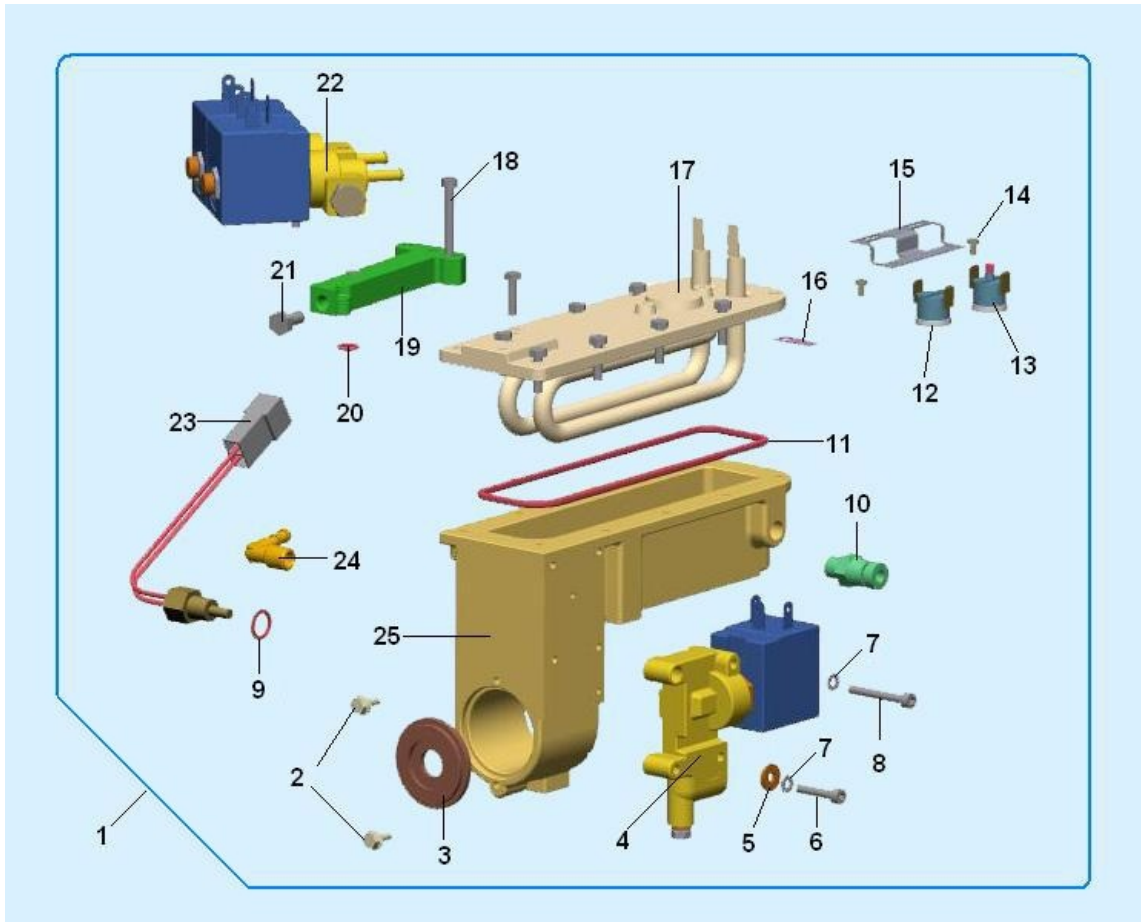

ASSEMBLY BOILER GAIA ES. (961)

ASSEMBLY BOILER GAIA ES. (961) - Item detail:

Position	Code	Options	Description
1	85002940		boiler assembly Gaia ES
2	32050516		screw 4 MAX10
3	18007011		piston stop washer OT58
4	25020856		3ways elect.valve24Vdc(0-7,5b)
5	35157616		plain washer Ø.4,3 ac.ODE
6	32067916		TCEI 4MAX20 screw
7	35160316		d. 4,2 IX self locking washer
8	32068216		4MAX30 screw
9	18002516		copper gasket
10	04040316		drain valve
11	05143815		boiler gasket
12	25020516		automatic recharge dixon110°
13	25020616-01		manual recharge dixon (135°)
14	32025116		TC 3MAX5 screw
15	01599411-02		Thermoregulator spring
16	23020626		male tab
17	29004312-01		heating element 1500W220V inox
19	19059411-01		new electrovalve block spacer
20	36350116		O-Ring 2025ODE
21	32125336		6 MA X 12 IX screw
22	25021416-01		2ways bank of 2ev 24V DC D2MM
23	26050826-01		Temp.sens. w/connector (inox)
24	04061016		corner connection male1/8 D6.5
25	13008011		espresso boiler body