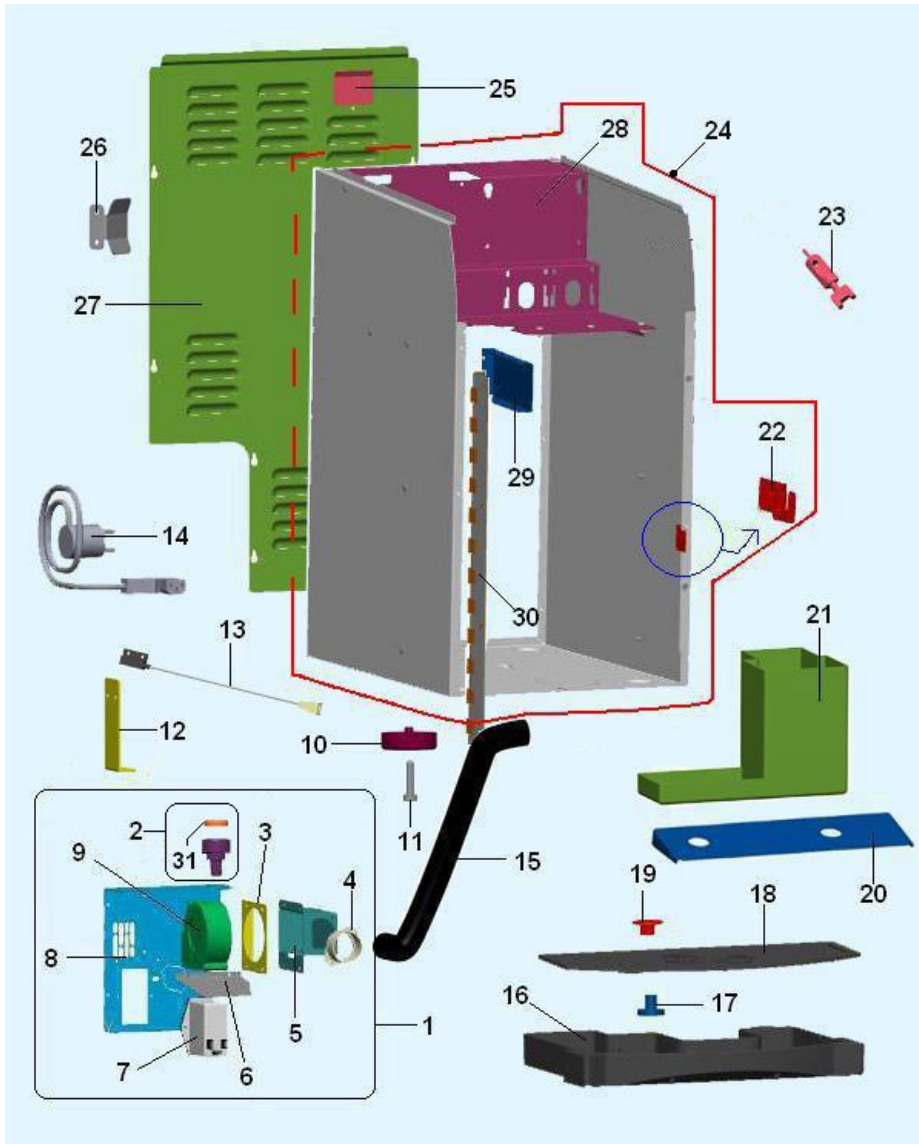

CABINET AND COMPONENTS OF COMPLETION (958)

CABINET AND COMPONENTS OF COMPLETION (958) - Item detail:

Position	Code	Options	Description
1	01916710-02		303A/T aspir.power supply supp
2	05235636-01		Female clutch support
3	01919311-01P74		stirrup for fan bearing
4	05071915		aspiration pipe connectionipe 8
5	01916911-01		Aspirator support
6	05265311		protection plate for filter
7	23039416		switch socket + fuse holder
9	20035516		24VDC 0,5A aspirator
10	05146025M09		black sprint/iris footl.tray grate
11	05146225M09		pin for black foot SPRINT/IRIS
13	24021616		Level sensor reed
14	22107216-01		230VNet cable C2000/Sprint/Iris
15	09031113		28x33 Leviflex pipe581
16	05262515-01M09		drops collector tray BV303
17	05260715M18		sensor floater
18	05262615M09		water grid BV303
19	05260815M18		level sensor plug
20	01917011P74		bracket for coffe grounds tray
21	05261415M09		coffee grounds container
22	01916411-01		BV303 door lock plate
23	05097215-02M09		Service key XT Clixon black am
24	01918312-04P74		complete cabinet BV303 ES
25	01842611		cabinet backrest plug
26	01917311		BV303/901 water tank guide
27	01917111-01		backrest for cabinet BV303
28	01916011-05P74		product canister bracket 303ES
29	01916311-01P74		BV303 omega tray support
30	21058711		door hinge assy BV303
31	43139716-01		orange gasket for 05235636-01