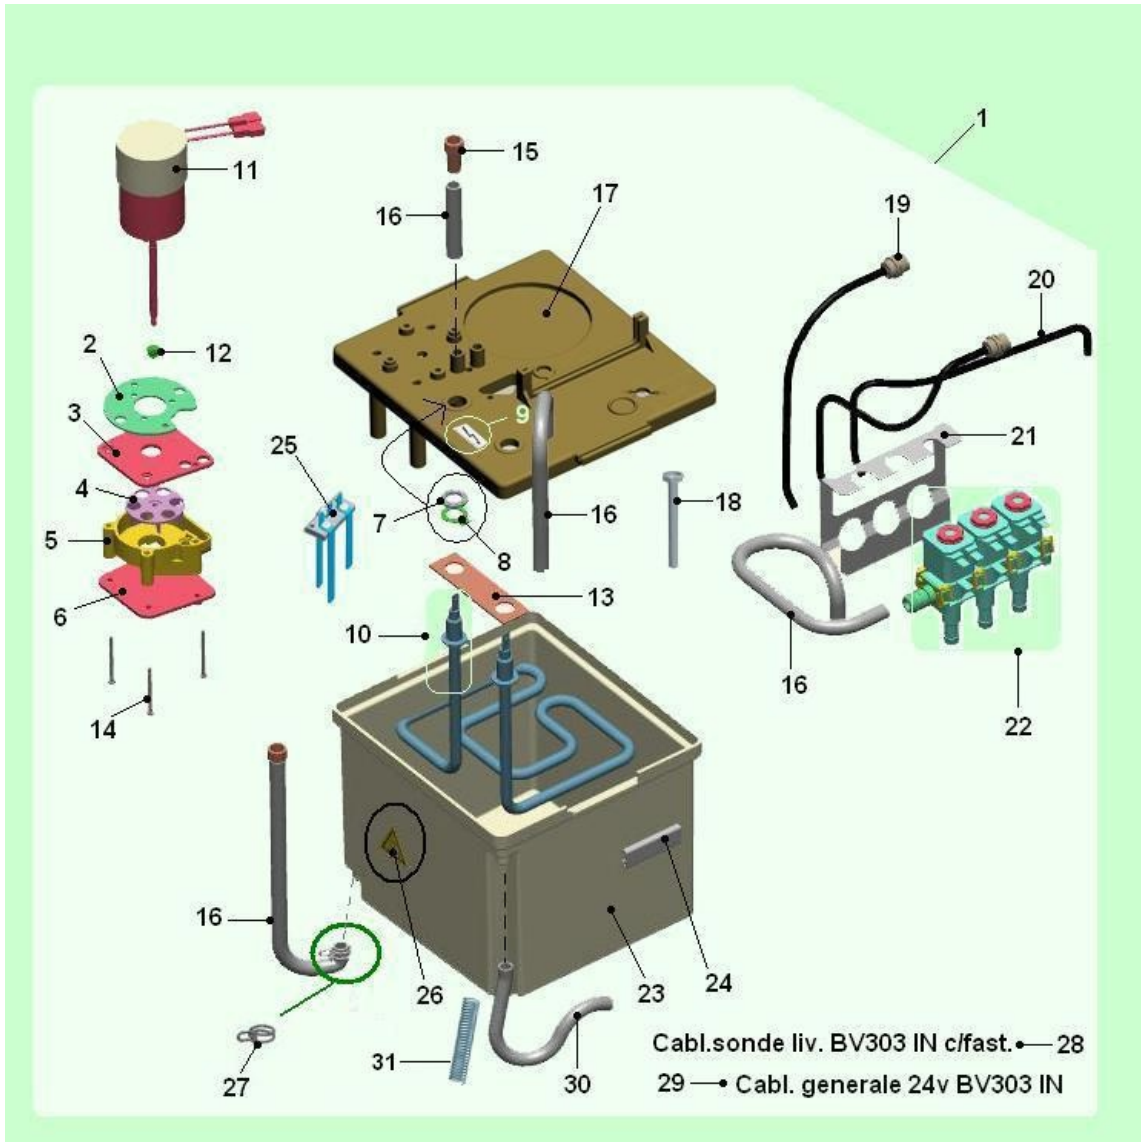

COMPL. BOILER INSTANT PRODUCTS (1028)

COMPL. BOILER INSTANT PRODUCTS (1028) - Item detail:

Position	Code	Options	Description
1	87008560-03		pls boiler assy Gaia 24V motor
2	01609521		motor plate PLS boilerphite
3	05140815		upper pump plateump
4	05140715		impeller for plastic boilerump
5	05140615		pump case for polisul.boilerarea
6	05140915		lower pump plateump
7	35160826		Inox toothed washer d=12,4
8	01194711		Faston connection 13,5
9	30053411		iris voltage safety stiker110v
10	29004611-01		electric heating element 2000w120V
11	20020126		pump motor 24VDC
12	36300526-01		wiring sil. gasket (green)ODE
13	08012811		insulation for pls boiler heat.element
14	32026336		3MAX40 IX TC screw
15	05036515		drain tube plugipe 8
16	09029753-01		8x12 silicone transp.pipe
17	05141115-04		boiler cover
18	26060216		temperature sensor
19	05132515M57		rubber holder connec.for 3,5 p
21	01634411		Sprint electrovalves supportlink
22	25021216		24VDC group of 3 EV PLS boilerC(1200cc)
23	05141015-02		boiler tank
24	05141515		boiler lockump
25	01962510		water level sensor assembly
26	30069411-01		temperat.safety sticker
27	21000526		CLAMP D.12,3
28	22194022		level sensor cable BV303
29	22193812-01		general wiring 24V BV303 IN
30	09029723-01		transparent 8x11 silicone pipe
31	07017721		serpent. spring silicone tube