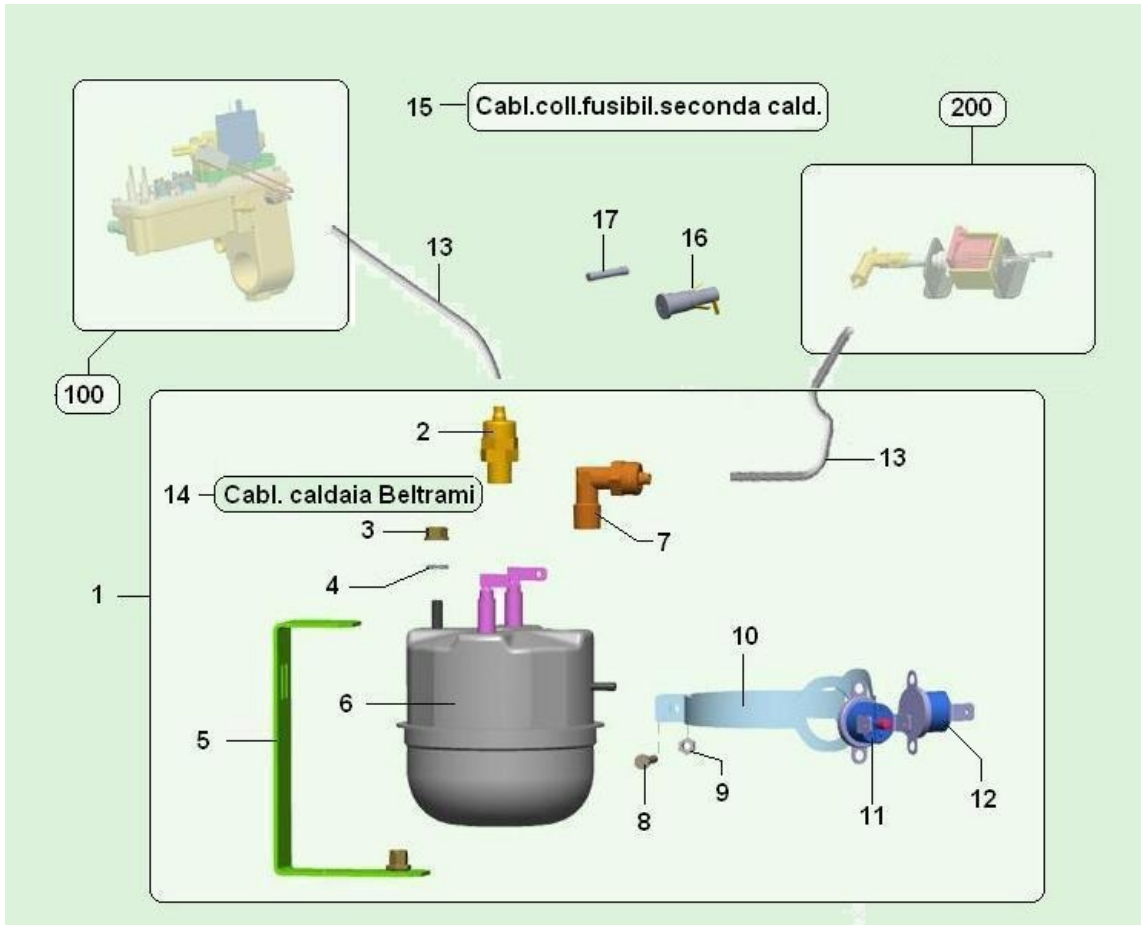

ASSEMBLY BELTRAMI BOILER BV303 since serial num. 10458387 (1140)

ASSEMBLY BELTRAMI BOILER BV303 since serial num. 10458387 (1140) - Item detail:

Position	Code	Options	Description
1	85007810		Beltrami boiler ass.230V BV303
2	04058716		1/4M straight connect.-6/4pipe
3	34115316		M4 nut with washerODE
4	35160316		d. 4,2 IX self locking washer
5	06001412		beltrami boiler support
6	85007712		beltrami boiler230V 1000W
7	04041316		connection 1/8 GM pipe 6/44 DM7,5
8	32025616		TC 3MAx12 screw
9	34110116		3MA selft-locking nut
10	06001511-01		Thermostats fixing band
11	25014976		thermostat RM 115°C
12	25014966		thermostat RA 65°C
13	09085423		4x6 teflon pipe581
14	22204112		beltrami boiler cable
15	22199312		CABL.COLL.FUSIBIL.SECONDA CALD
16	23017316		6.3x32 snap-type fuse holderable
17	23014916		10 Amp. fuseable
100	2250		ASSEMBLY ESPRESSO BOILER WITH EL-VALV. SOL since serial num. 10458387 (1148)
200	2249		HYDRAULIC CONNECTION for BELTRAMI BOILER since serial num. 10458387 (1139)