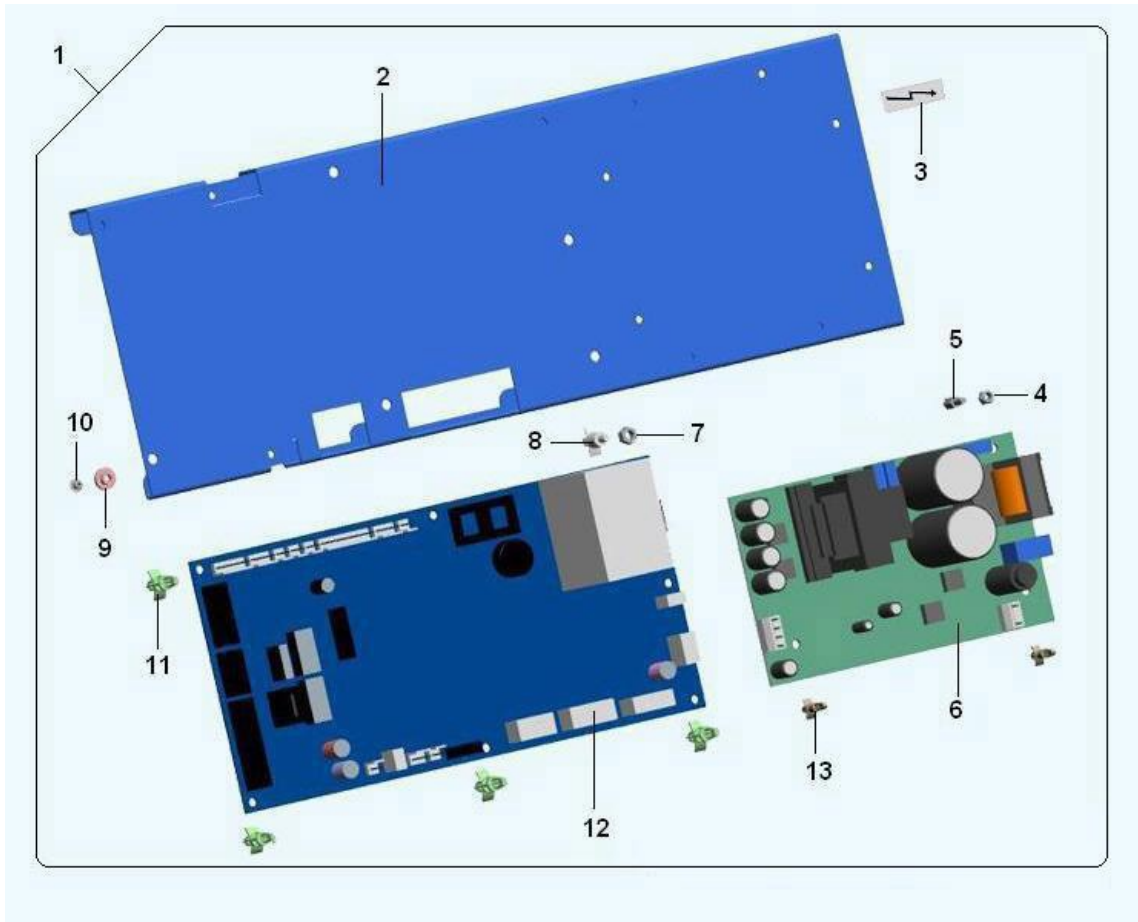

ASSEMBLY SCHEDE MASTER - SWITCH (1116)

ASSEMBLY SCHEDE MASTER - SWITCH (1116) - Item detail:

Position	Code	Options	Description
1	94034220		master-switch boards assembly
2	01916511		Master-switch board support
3	30053411		iris voltage safety stiker110v
4	34110116		3MA selft-locking nut
5	33071926		Metal spacer M/F/ M3L.
6	26048356-01		switch powersupply24V120W/360W
7	33065726		4M nut for board spacerODE
8	33065526		L=10 card spacerODE
9	19054411		rivet bushgroup
10	33050126		3.2x8 rivetODE
11	05195216		board spacer6
12	26056116-01		board BV303- 901
13	33072046		PLASTIC SPACER M/F M3 L.7,9