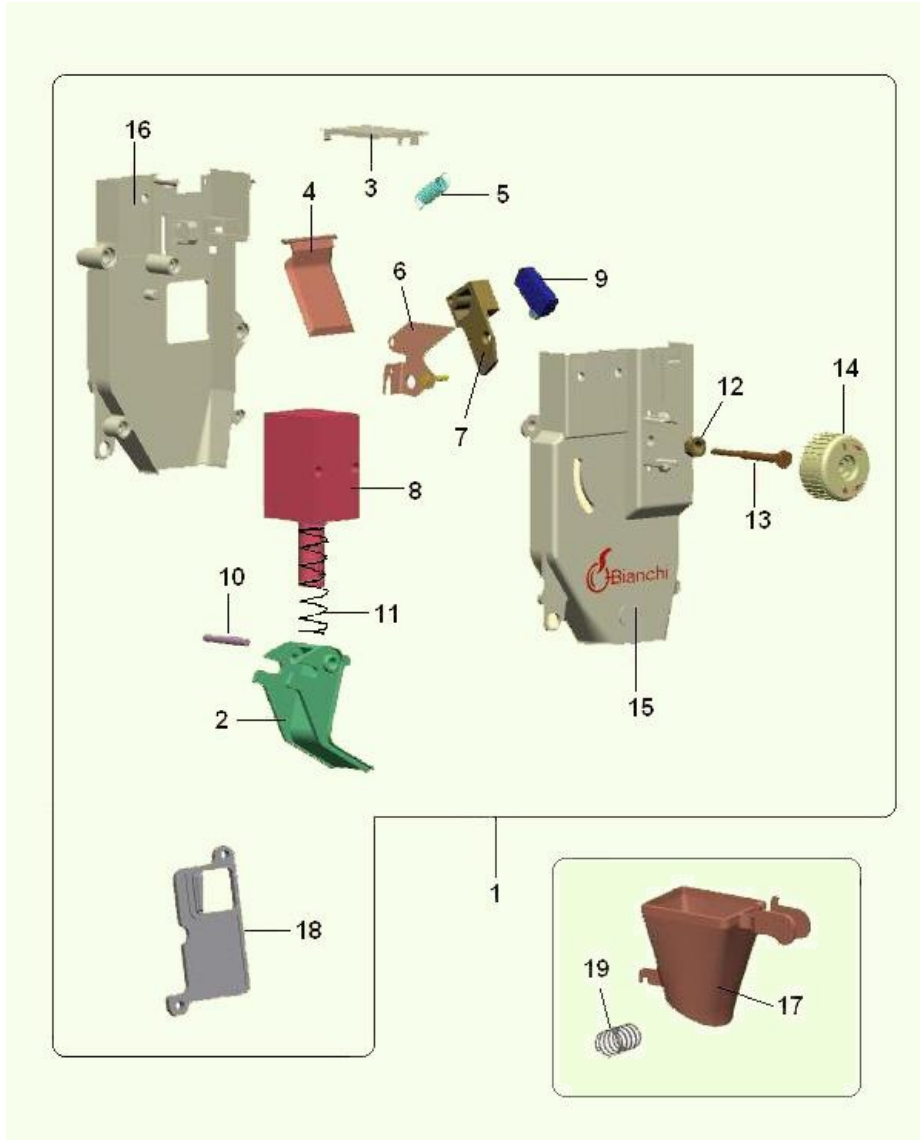

ASSEMBLY DOSER CAFFE (964)

ASSEMBLY DOSER CAFFE (964) - Item detail:

Position	Code	Options	Description
1	43002410-02		doser assy with spacer
2	05135115-01		coffee doser tray
3	05135025		top cover for doserwn) C2000
4	05135315		coffee doser mobile wallwn) C2000
5	07020611		spring-971
6	01586212-02		MICRO SUPPORT
7	05154615		micro. coffee-dos. supporty grate(graph.)
8	20019146-01		magnet 5% 24v dcb.shaft
9	26029616		microswitch with cable(proof)7
10	33051716		4x25 IX parallel pin
11	07020511-01		magnet spring-971
12	34115316		M4 nut with washerODE
13	19058911		adjusting screw for microew
14	05135215		dose adjustment knobwn) C2000
15	05134815		Doser front coverwn) C2000
16	05134925		Doser rear coverwn) C2000
17	05135415		plastic coffee doser slidewn) C2000
18	05155615-01		spacer
19	07020911		coffee funnel spring-971