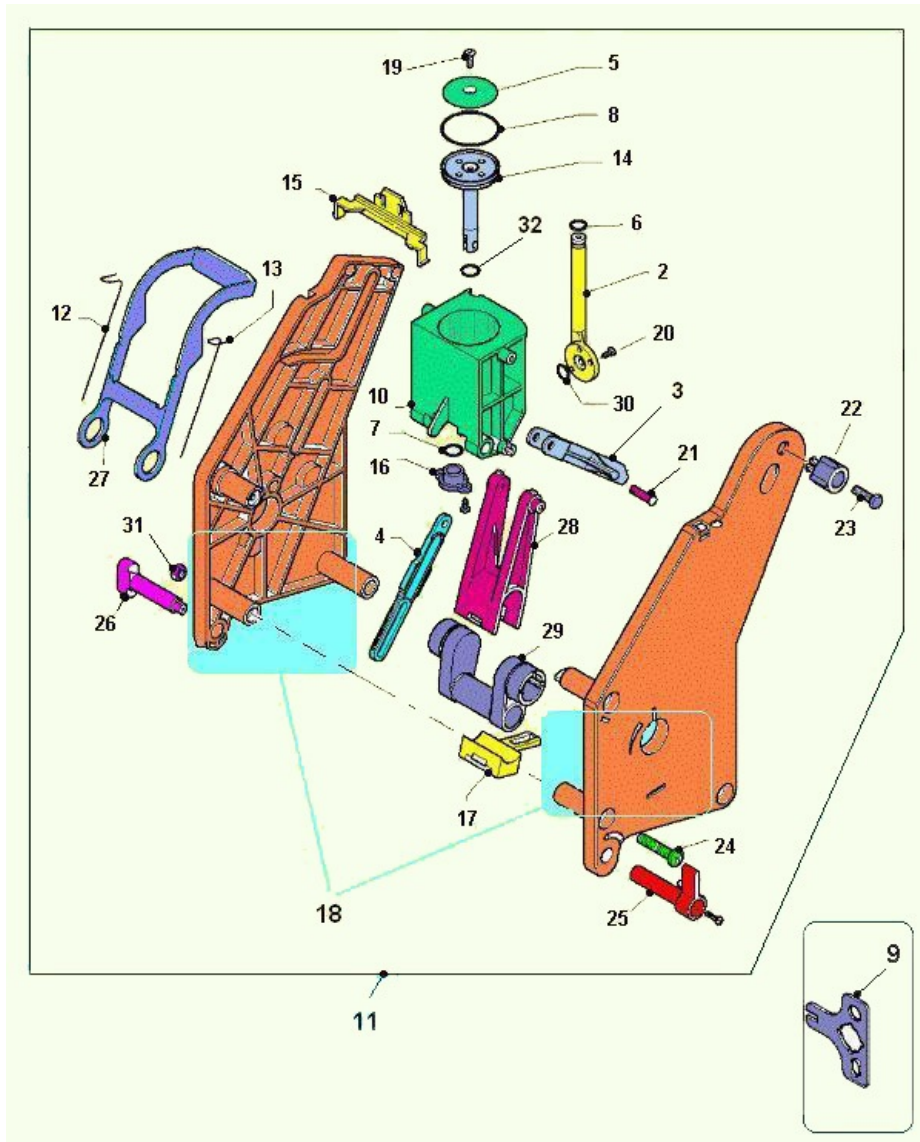

GROUP COFFEE PLASTIC(1)

GROUP COFFEE PLASTIC(1) - Item detail:

Position	Code	Options	Description
2	05106815-01		tube for cupt.
3	05148315		rod liftert.
4	05107415		drive rodt.
5	16012021		coffee group filterer
6	36351316		o-ring for cooffe group pipeODE
7	36211916		OR 2037 gasketODE
8	36363116		Joint 2118 SH70 VITON
9	01475411-01		Coffee group rotation key
10	05106615-01		cupt.
11	95007420-02		plastic coffee group assy
12	07017911		right spatula spring-971
13	07017921		left spatula spring-971
14	05161215		waste coffee eject rod1
15	05133515		spacer for group sidespipe
16	05106715		bush cupt.
17	05107215		brackett.
18	43123910-01		front/rear shoulder assembly
19	32035236		TSP 3MAx16 IX screw
20	32222827		Blunt self-threaded screw 2,9x9,5
21	05107515		rivett.
22	05109515		Knobrame
23	32090636		TE 5MAx18 screwank
24	32060936		TC 4MAx20 screw
25	05107815		locking levert.
26	05107915		locking rodt.
27	05107015		spatulat.
28	05107115		connecting rodt.
29	05107615		crankt.
30	36210916		OR2021 gasketODE
31	34110316		Self-locking nut 5MA7
32	36212716		Joint 3037 SH70 VITON