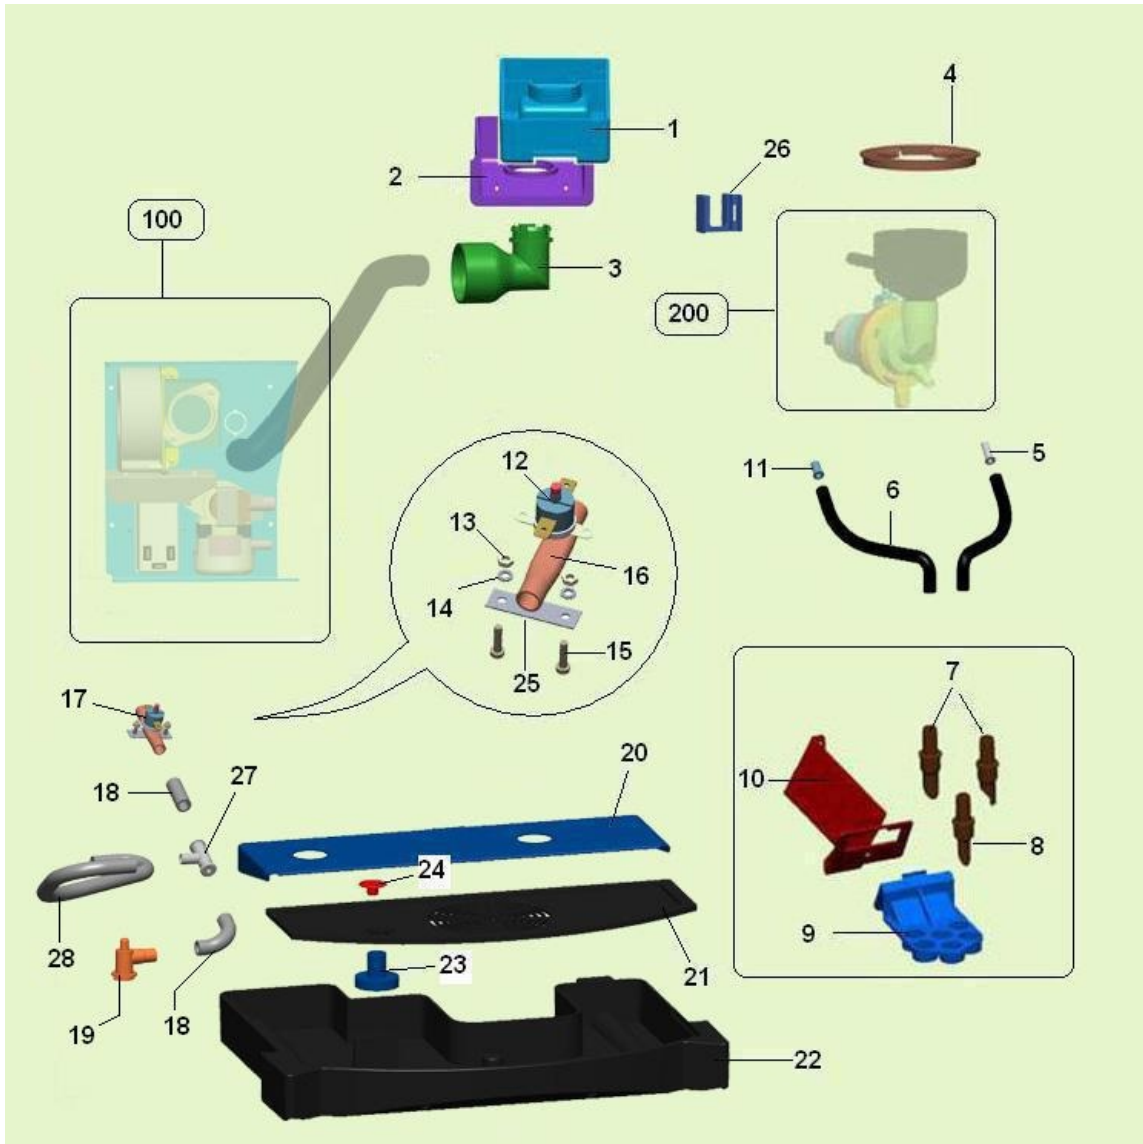

PARTS OF COMPLETION (1115)

PARTS OF COMPLETION (1115) - Item detail:

Position	Code	Options	Description
1	05261015M37		aspiration box
2	05260915M37		aspiration box chamber
3	05248115M37		Suction pipe joint
4	05145925		sprint brown mixing bowlcollar
5	05102215M57		mixer camber reductor black
6	09087823M57		5x9 silicon pipe black am
7	05246315M37		Brown nozzle supply D. 6 AM
8	05246325M37		Brown nozzle supply D.4
9	05246215M37		BV931 nozzles supply support
10	01916611-02		BV303 nozzles support
12	25014936-01		dixon75°Crubber holder
13	34102716		M3 hexagonal nut
14	35160216		self-locking diam.3.2
15	32025616		TC 3MAx12 screw
16	09078221-01		CLIXON PIPE
17	25019620		dixon tube assy - 75°
18	09029753-01		8x12 silicone transp.pipe
19	05145815M37		drain nozzle
20	01917011P74		bracket for coffe grounds tray
21	05262615M09		water grid BV303
22	05262515-01M09		drops collector tray BV303
23	05260715M18		sensor floater
24	05260815M18		level sensor plug
25	01213411		dixon plate
26	05159025M37		rubber holder connection suppo
27	05147615		T connection for pls boiler:tray grate
28	09087823-02		brown sez silicon pipe 5x9
100	2187		CABINET AND COMPONENTS OF COMPLETION (1114)
200	2025		ASSEMBLY MIXER BV 303 (1029)