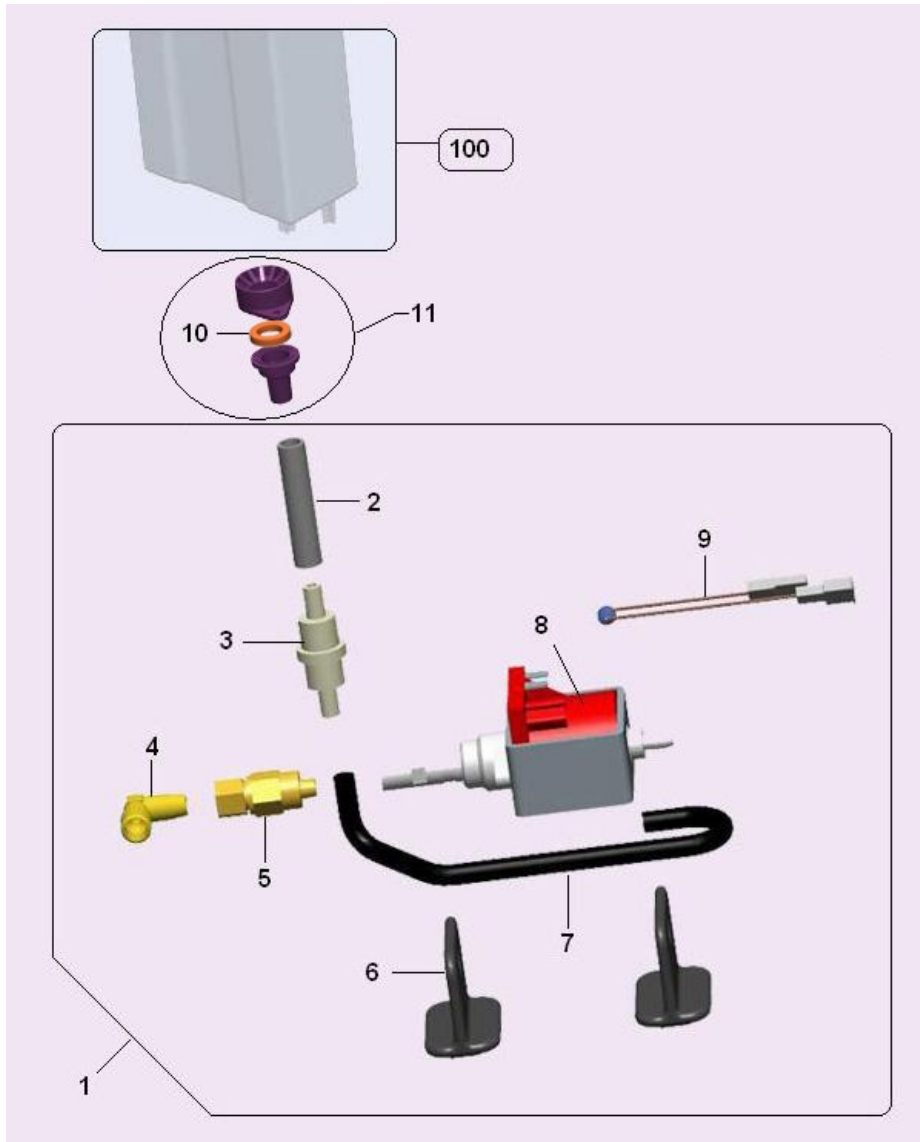

ASSEMBLY PUMP RIEMP. BOILER 303 IN (1032)

ASSEMBLY PUMP RIEMP. BOILER 303 IN (1032) - Item detail:

Position	Code	Options	Description
1	27012110		pump assy boiler fill 303 230
2	09029753-01		8x12 silicone transp.pipe
3	16014316		water filterer
4	04031216		connection M/Fassy
5	04041016		anti return valve male/female4 DM7,5
6	05259515M09		Pump support (ULKA/FLUIDOTECH)
7	09087823M57		5x9 silicon pipe black am
8	27003246		EP8 230V-50Hz Ulka electropump
9	25022616-01		Clixon Microtherm F11 100°
10	43139716-01		orange gasket for 05235636-01
11	05235636-01		Female clutch support
100	1880		ASSEMBLY TANK AUTONOMOUS 303/901 (969)