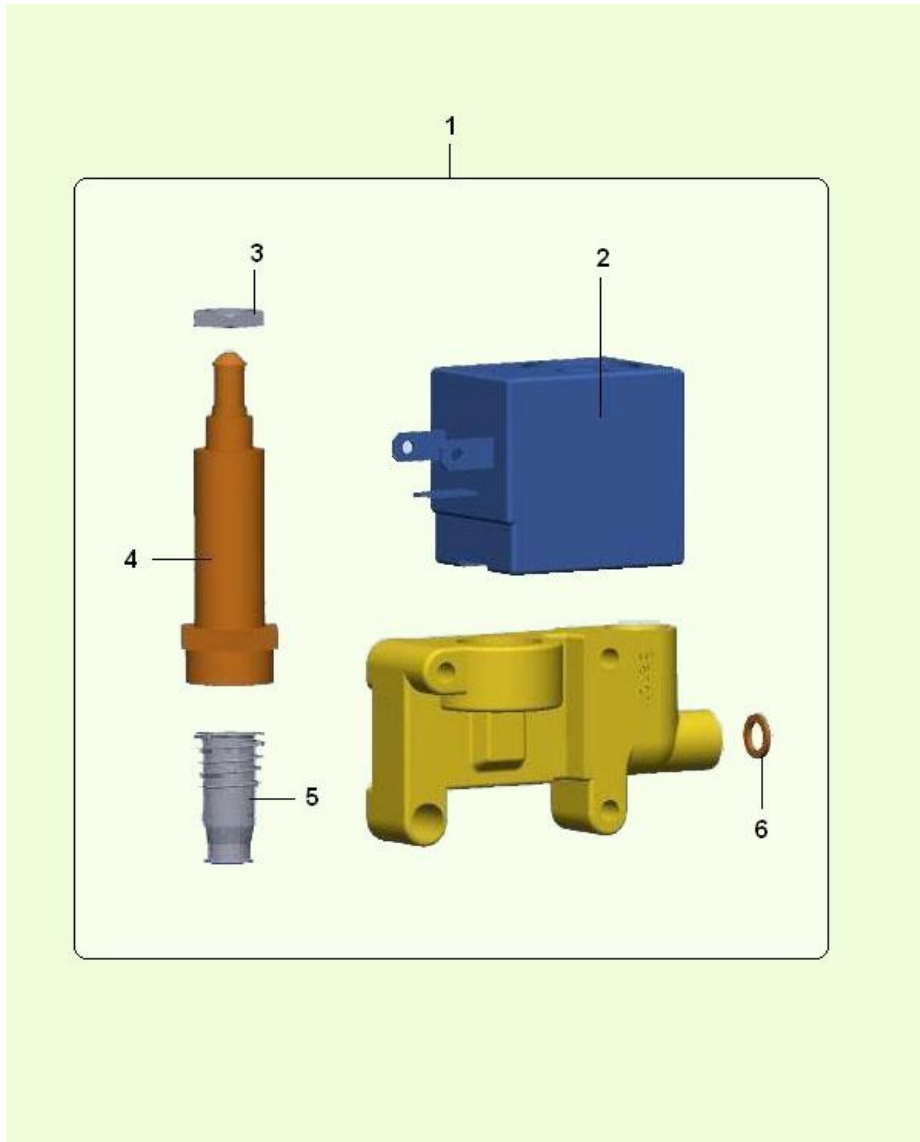

COMPONENTS EL-VALV. 3 VIE OLAB (930)

COMPONENTS EL-VALV. 3 VIE OLAB (930) - Item detail:

Position	Code	Options	Description
1	25020856		3ways elect.valve24Vdc(0-7,5b)
2	41037116		OLAB coil 3W 24VDCODE
3	43050616		Coil locking nut
4	41037516		OLAB armature tube 3WODE
5	41037416		OLAB plunger 3WODE
6	43001316		9,63x6,07 o-ring vitonr-break