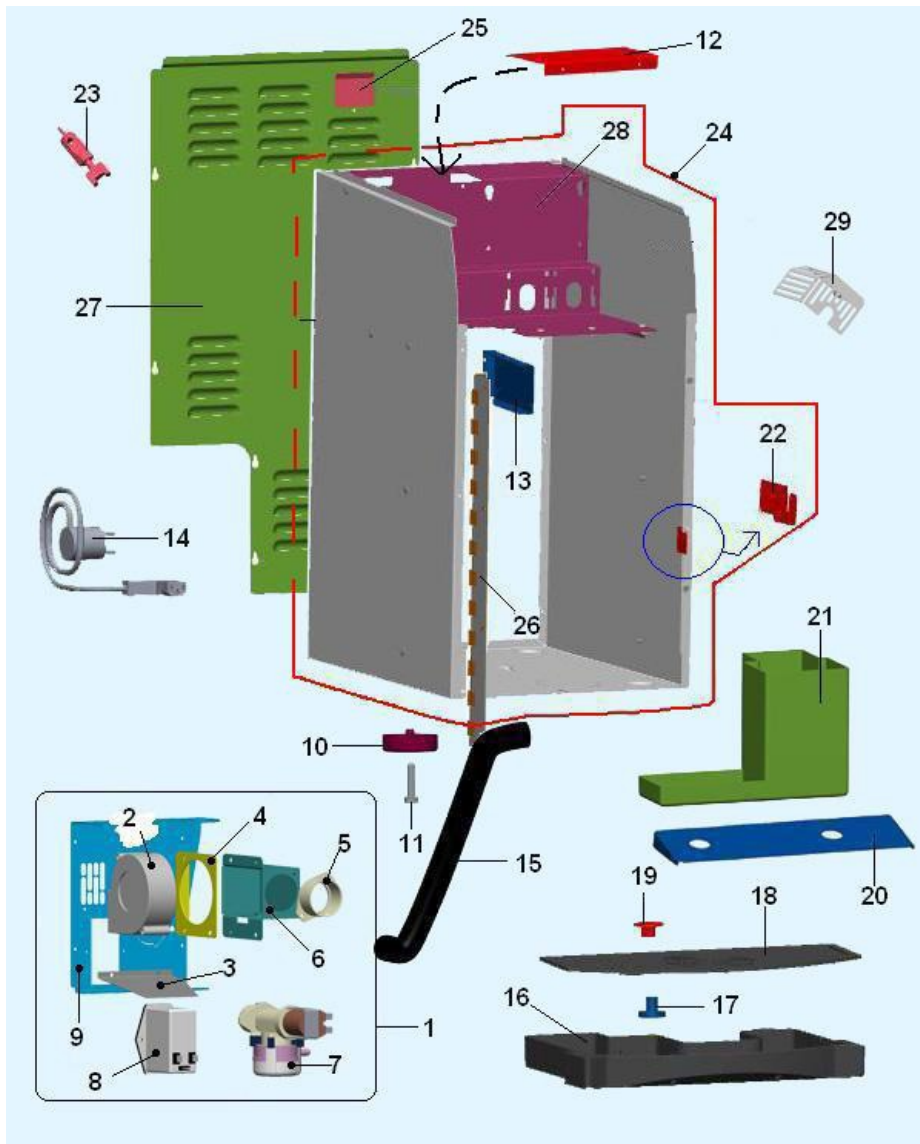

CABINET AND COMPONENTS OF COMPLETION (1039)

CABINET AND COMPONENTS OF COMPLETION (1039) - Item detail:

Position	Code	Options	Description
1	01916720-01		303A/R aspir.power supply supp
2	20035516		24VDC 0,5A aspirator
3	05265311		protection plate for filter
4	01919311-01P74		stirrup for fan bearing
5	05071915		aspiration pipe connectionipe 8
6	01916911-01		Aspirator support
7	25021116		electrovalve anti overflow 24VDC(1200cc)
8	23039416		switch socket + fuse holder
10	05146025M09		black sprint/iris footl.tray grate
11	05146225M09		pin for black foot SPRINT/IRIS
12	01927611		BV303 water tank cover
13	01916311-01P74		BV303 omega tray support
14	22107216-01		230VNet cable C2000/Sprint/Iris
15	09031113		28x33 Leviflex pipe581
16	05262515-01M09		drops collector tray BV303
17	05260715M18		sensor floater
18	05262615M09		water grid BV303
19	05260815M18		level sensor plug
20	01917011P74		bracket for coffe grounds tray
21	05261415M09		coffee grounds container
22	01916411-01		BV303 door lock plate
23	05097215-02M09		Service key XT Clixon black am
24	01918312-04P74		complete cabinet BV303 ES
25	01842611		cabinet backrest plug
26	21058711		door hinge assy BV303
27	01917111-01		backrest for cabinet BV303
28	01916011-05P74		product canister bracket 303ES
29	01942521		boiler cover BV303/901