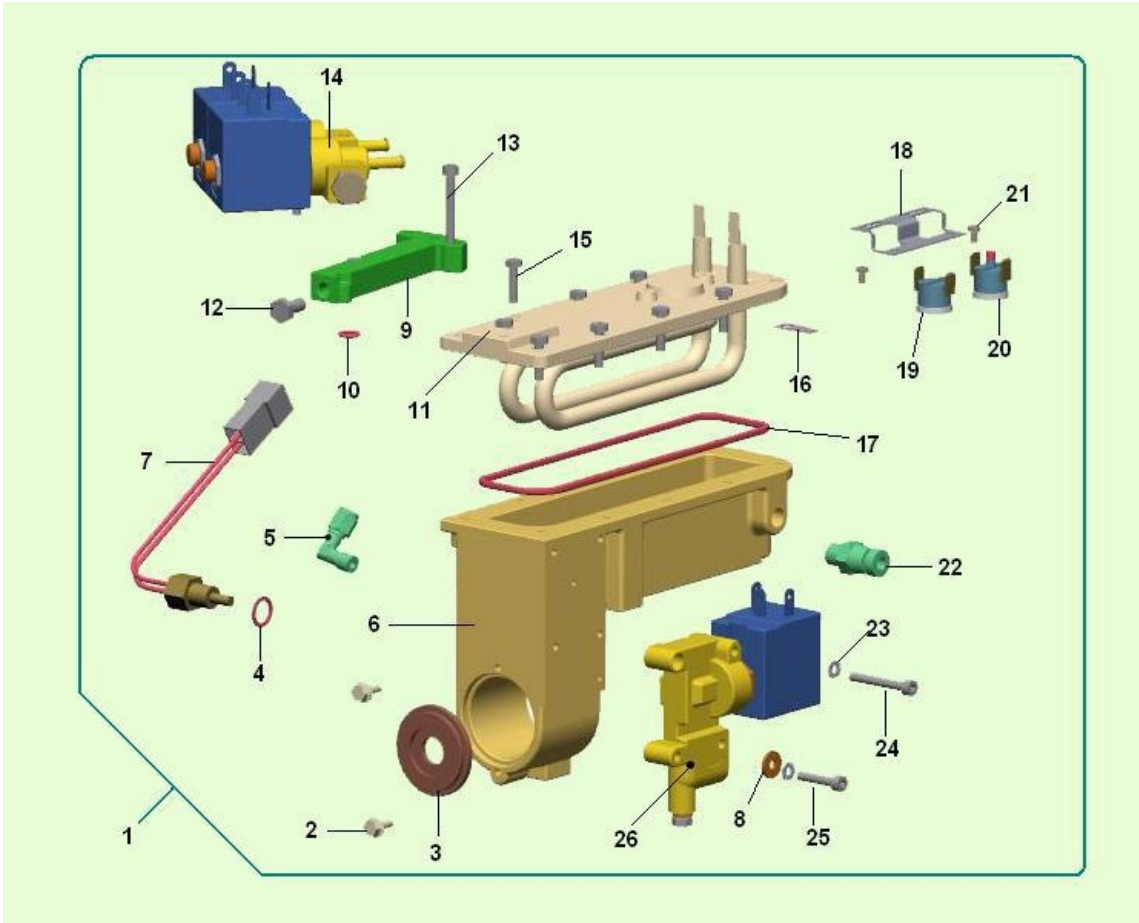

ASSEMBLY ESPRESSO BOILER WITH EL-VALV. SOL since serial num. 10458387 (1148)

ASSEMBLY ESPRESSO BOILER WITH EL-VALV. SOL since serial num. 10458387 (1148) - Item detail:

Position	Code	Options	Description
1	85002910-01		Sprint IX resist. boiler assy
2	32050516		screw 4 MAX10
3	18007011		piston stop washer OT58
4	18002516		copper gasket
5	04035326		elbow connection
6	13008011		espresso boiler body
7	26050826-01		Temp.sens. w/connector (inox)
8	35157616		plain washer Ø.4,3 ac.ODE
9	19059411-01		new electrovalve block spacer
10	36350116		O-Ring 2025ODE
11	29004312-01		heating element 1500W220V inox
12	32125336		6 MA X 12 IX screw
14	25021416-01		2ways bank of 2ev 24V DC D2MM
15	32055536		TCEI 4MAX16 screw
16	23020626		male tab
17	05143815		boiler gasket
18	01599411-02		Thermoregulator spring
19	25020516		automatic recharge dixon110°
20	25020616-01		manual recharge dixon (135°)
21	32025116		TC 3MAX5 screw
22	04040316		drain valve
23	35160316		d. 4,2 IX self locking washer
24	32068216		4MAX30 screw
25	32067916		TCEI 4MAX20 screw
26	25020856		3ways elect.valve24Vdc(0-7,5b)