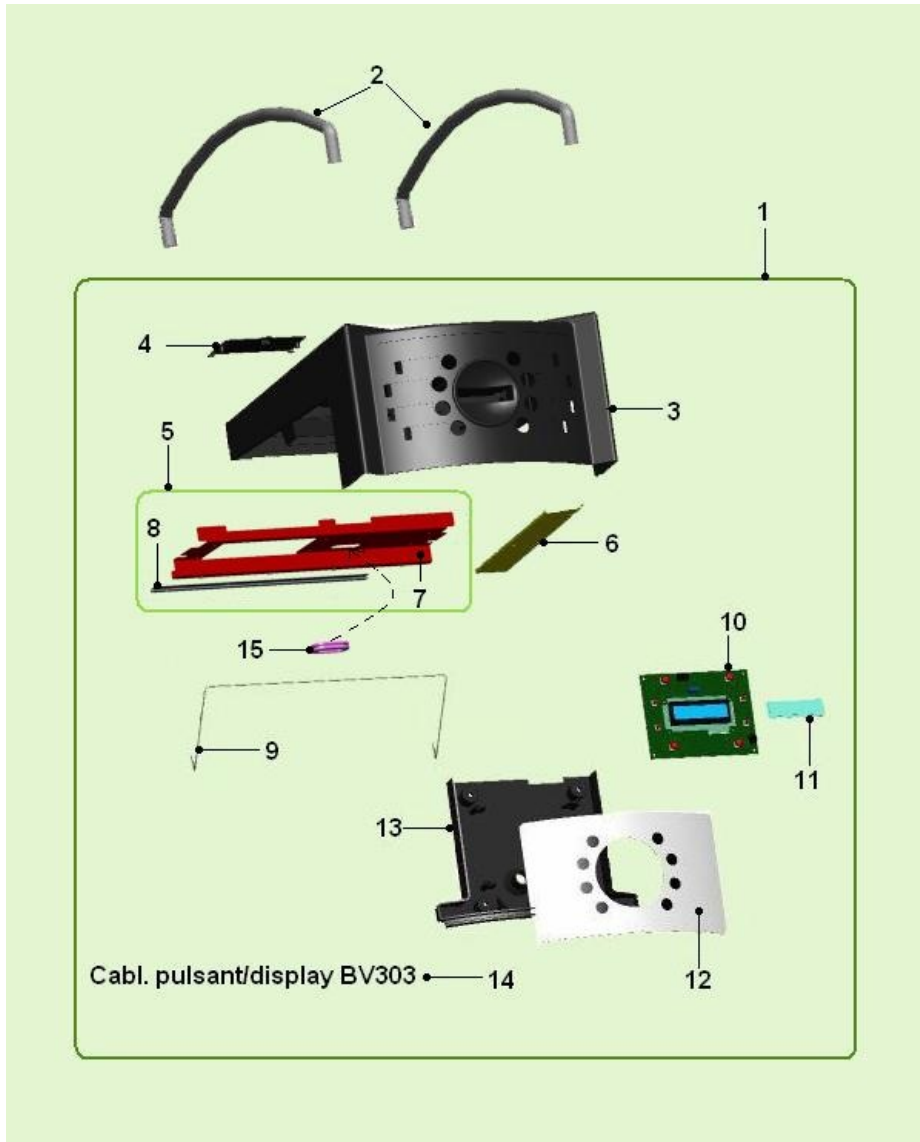

ASSEMBLY TOP COVER BVM 303 (957)

ASSEMBLY TOP COVER BVM 303 (957) - Item detail:

Position	Code	Options	Description
1	98103810-02M09		door assembly BV303
2	12048611		cups blocker BV303 inox
3	05262415-01M09		BV303 top cover
4	05262815M09		water flap BV303
5	01918210-02		top cover hinge assy BV303
6	01917711-01P74		BV303 cable channel cover
7	01917611-02P74		top cover hinge reinforc BV303
8	21061911		top cover hinge BV303
9	12045511-01		tilting blocker top cover 303
10	26057016-01		keyboard/led lcd board BV303
11	05150315		display cover850
12	30268311		button panel cover BV303
13	05262715M09		fixing plate for panel BV303
14	22193212		panel/display cable BV303
15	23004076		cable feederable