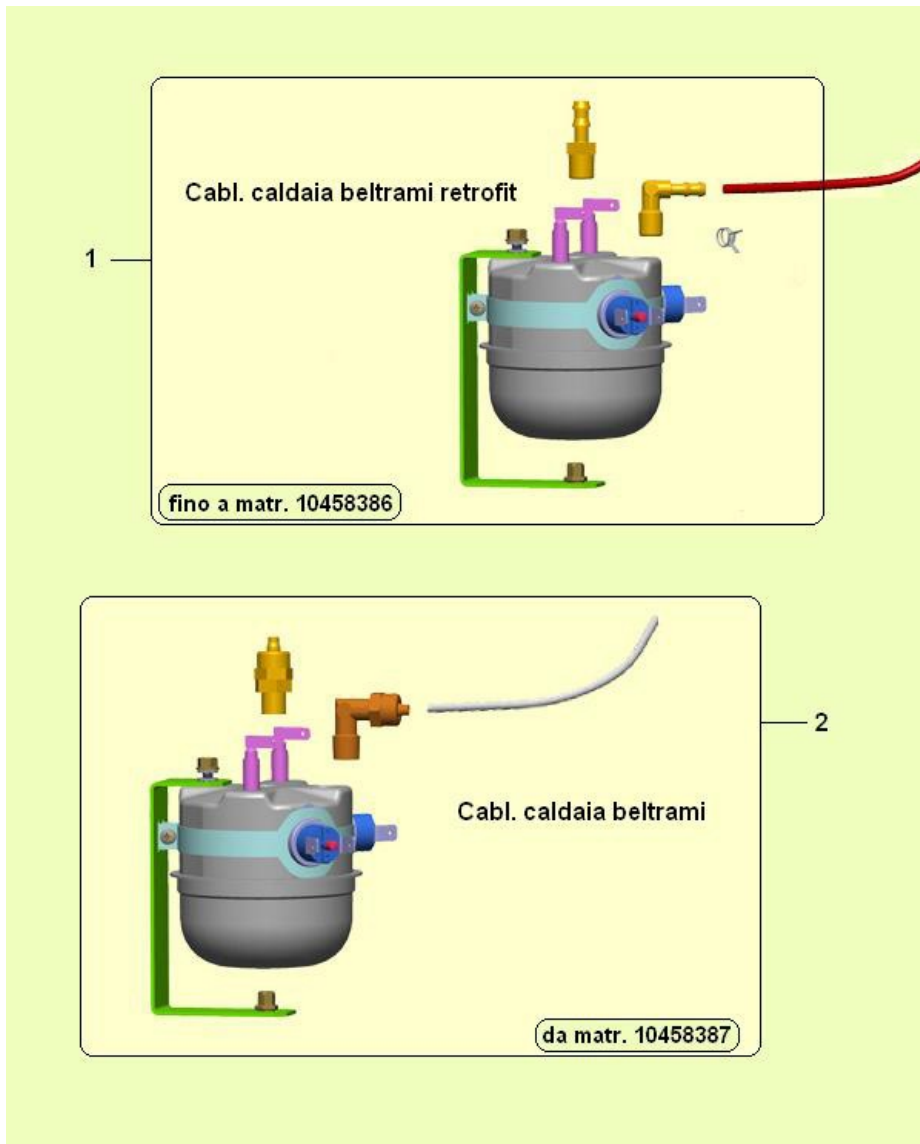

KIT TRASFORMATION from SB to DB (1150)