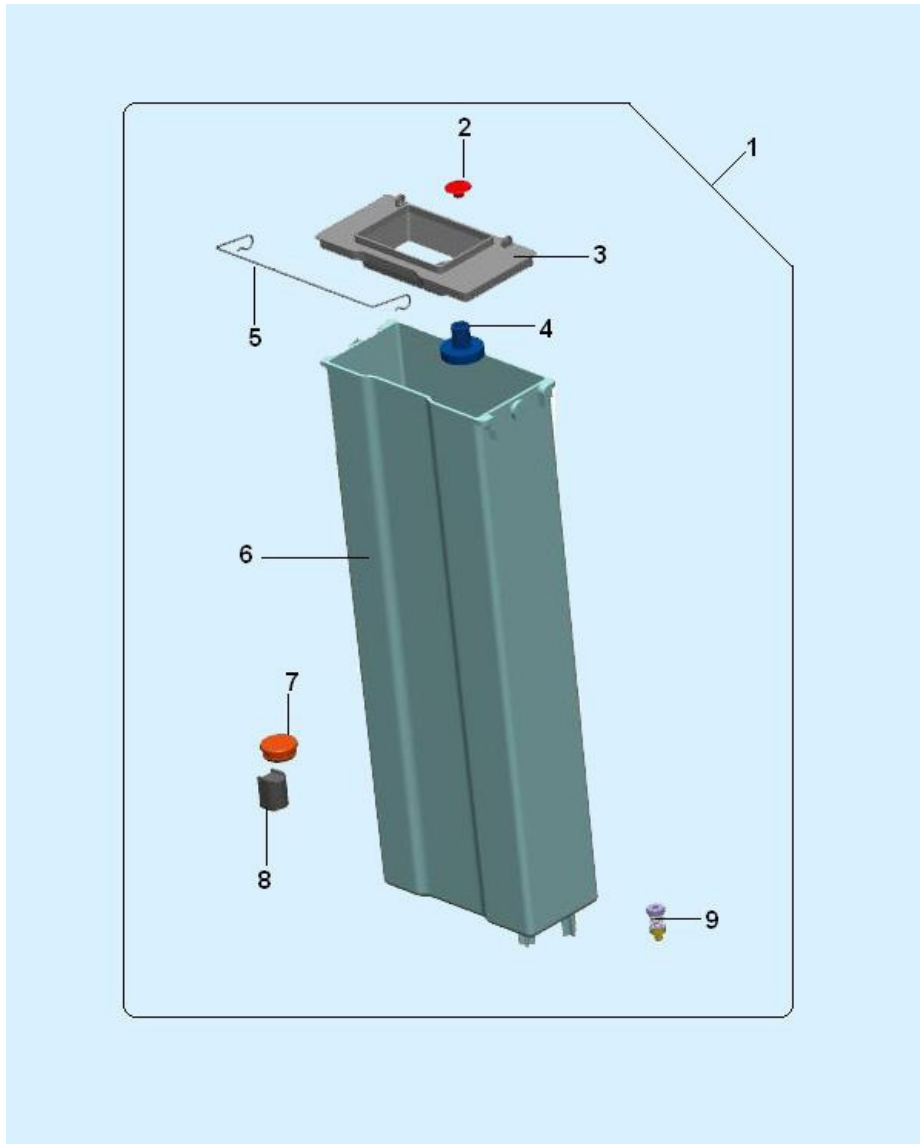

ASSEMBLY TANK AUTONOMOUS 303/901 (969)

ASSEMBLY TANK AUTONOMOUS 303/901 (969) - Item detail:

Position	Code	Options	Description
1	93033710		complete water tank 303/901
2	05260815M18		level sensor plug
3	05265815		water tank lid Bv303/901
4	05260715M18		sensor floater
5	12048711-01		handle for tank extracting
6	05265715-01		autonomous water tank 303/901
7	05248215M37		Suction box cap
8	05259216		floater with magnete
9	05263810		valve for BV303/901 water tank