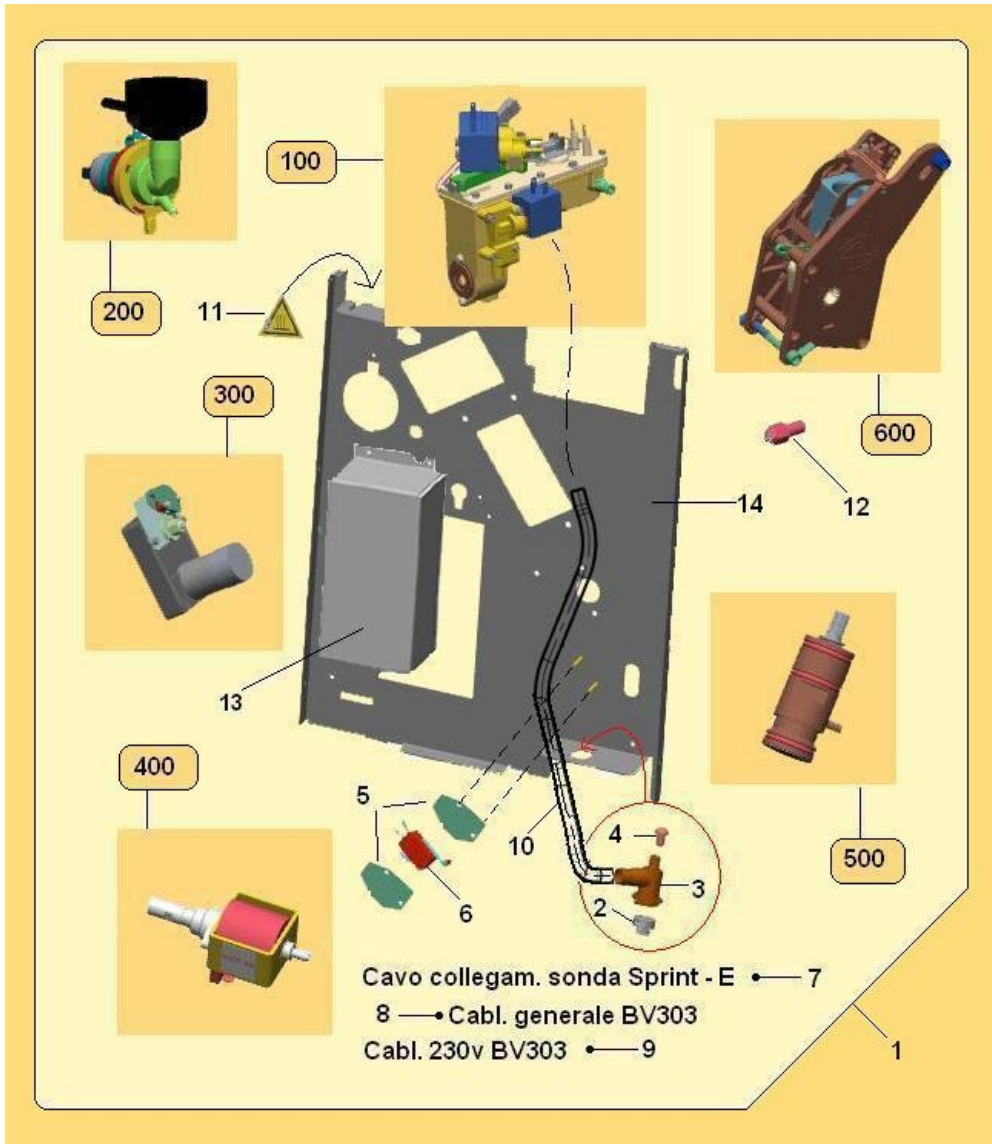

ASSEMBLY GR-COFFEE BV303 with BELTRAMI BOILER since serial num. 10458387 (1138)

ASSEMBLY GR-COFFEE BV303 with BELTRAMI BOILER since serial num. 10458387 (1138) - Item detail:

Position	Code	Options	Description
1	95012230M37	C/O GR.CAFFE BV303 230V	
2	05156515	drain nozzle reduction sprinty grate(graph.)	
3	05258711	spout for draining 2ways	
4	05099116	blow-hole rubber capsy	
5	08004111	microswitch insulationr spring	
6	26005136	microswitch with wheelm	
7	22131712	boiler probe cableable	
8	22193012-01	general wiring 24V BV303	
10	09029763-01	5x9 transparent silicone pipe	
11	30069411-01	temperat.safety sticker	
12	19056011	group fixing pin	
13	01941511	Pump protection carter	
14	01916112-02P74	espr group assy plate BV303	
100	2250	ASSEMBLY ESPRESSO BOILER WITH EL-VALV. SOL since serial num. 10458387 (1148)	
200	1877	ASSEMBLY MIXER BV303/901 (967)	
400	2249	HYDRAULIC CONNECTION for BELTRAMI BOILER since serial num. 10458387 (1139)	
500	49	ASSEMBLY PISTON(7)	
600	202	GROUP COFFEE PLASTIC(1)