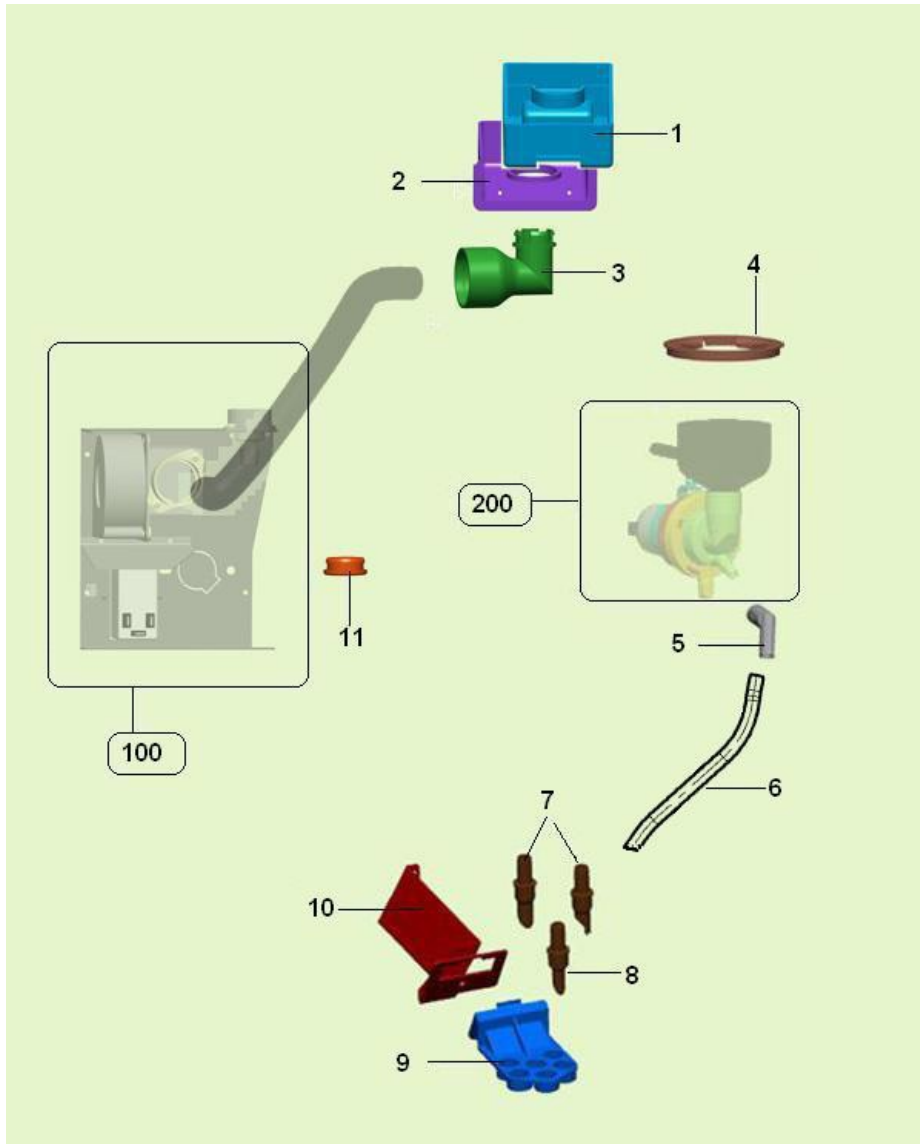

ASSEMBLY PISTON(7)

ASSEMBLY PISTON(7) - Item detail:

Position	Code	Options	Description
1	05138130-01		Cegasa coffee-gr. piston assy
2	05107725		piston filter knobt.
3	07017611-01		piston spring
4	36210916		OR2021 gasketODE
5	05148032-01		Piston with valve seat
6	36211816		OR4112 gasketODE
7	36212116		OR2010 gasketODE
8	16014812		filter assyer
9	09087873-02		3x6 brown silicone pipe
10	07017511		piston block rod-971

Group charts

CANISTER DOSER - COFFEE BEAN HOPPER (965)

CANISTER DOSER - COFFEE BEAN HOPPER (965) - Item detail:

Position	Code	Options	Description
1	96070410		right single canister BV303
2	96070610		left single canister BV303
3	05142515		Left canister cover sprintump
4	05142315		Left canister sprintump
5	05142815		lock for disp.canist.auger sprint
6	05143715		pin for product canister Sprint
7	36212616-01		o-ring 3093 23 47X2 62ODE
8	05143415		extracting auger for canisterint
9	05142715-01		wheel for single prod.canister
10	05143015		right slide capint
11	05263115		right powder funnel BV303
12	05143025		left slide capint
13	05263215		left powder funnel BV303
14	05147815		cover for beans canis Sprint.tray grate
15	05147915		SPRINT COFFEE HOPPER SEPARATORt.
16	05146815		sprint beans container.tray grate
17	05147710		sprint beans container assy.tray grate
18	20020316		24V DC motor quick connect.d shaft

PARTS OF COMPLETION (966)

PARTS OF COMPLETION (966) - Item detail:

Position	Code	Options	Description
1	05261015M37		aspiration box
2	05260915M37		aspiration box chamber
3	05248115M37		Suction pipe joint
4	05145925		sprint brown mixing bowlcollar
5	05134315-01M57		elbow dispensing nozzle
6	09087823M57		5x9 silicon pipe black am
7	05246315M37		Brown nozzle supply D. 6 AM
8	05246325M37		Brown nozzle supply D.4
9	05246215M37		BV931 nozzles supply support
10	01916611-02		BV303 nozzles support
11	05248215M37		Suction box cap
100	1866		CABINET AND COMPONENTS OF COMPLETION (958)
200	1877		ASSEMBLY MIXER BV303/901 (967)