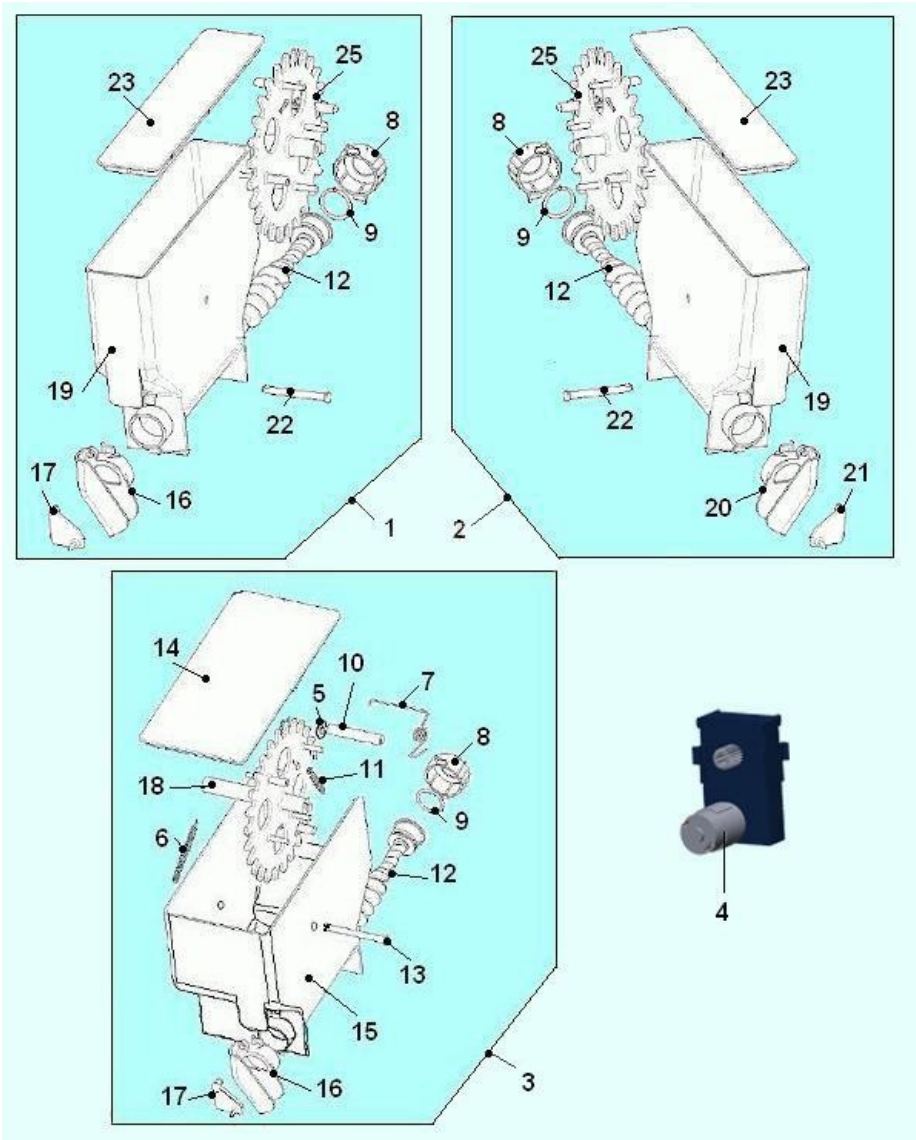

GEARMOTOR AND CANISTER DOSER (1031)

GEARMOTOR AND CANISTER DOSER (1031) - Item detail:

Position	Code	Options	Description
1	96049210-01		rh single canister assy 1 wheel sprint
2	96049310-01		lft sing canister assy w/wheel sprint
3	96049010-01		rh double canister assy sprintsy
4	20020316		24V DC motor quick connect.d shaft
5	35155526		plane washerODE
6	07020211-01		canister agitator spring-971
7	07021411		canister(double wheel) agitator spring
8	05142815		lock for disp.canist.auger sprint
9	36212616-01		o-ring 3093 23 47X2 62ODE
10	05147415		Double canister spacer.tray grate
12	05143415		extracting auger for canisterint
13	05143725		pin for double prod.canister Sprint
14	05142615		right double canister cover sprint
15	05142415		right double canister sprintump
16	05142915-01		right slide
17	05143015		right slide capint
18	05142725-01		Cog-wheel for double dispenser canister
19	05142315		Left canister sprintump
20	05142925-01		left slide
21	05143025		left slide capint
22	05143715		pin for product canister Sprint
23	05142515		Left canister cover sprintump
25	05142715-01		wheel for single prod.canister