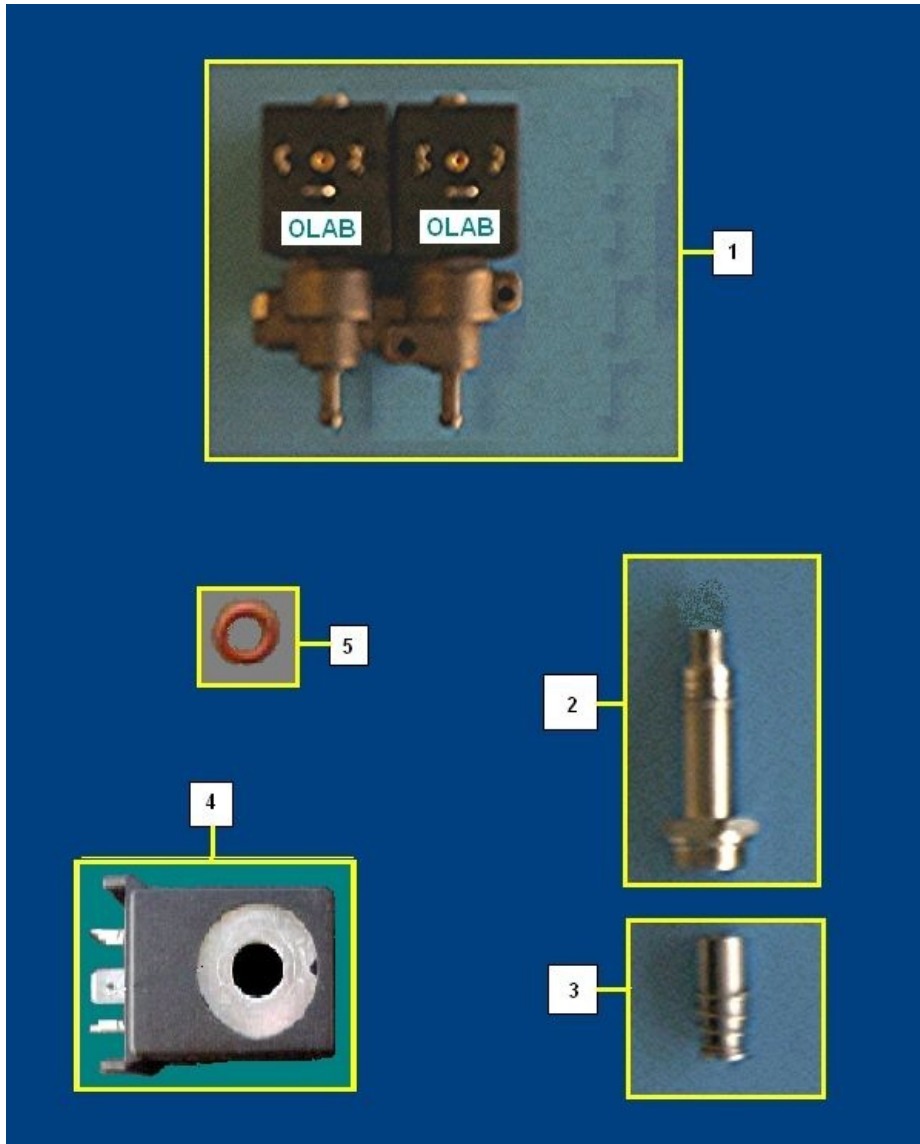

GROUP 2 ELETTRV. 24 V_ DC_ 2-VIE (269)

GROUP 2 ELETTRV. 24 V_ DC_ 2-VIE (269) - Item detail:

Position	Code	Options	Description
1	25021416-01		2ways bank of 2ev 24V DC D2MM
2	41037316		OLAB armature tube 2WODE
3	41037216		OLAB plunger 2WODE
4	41037116		OLAB coil 3W 24VDCODE
5	43001316		9,63x6,07 o-ring vitonr-break