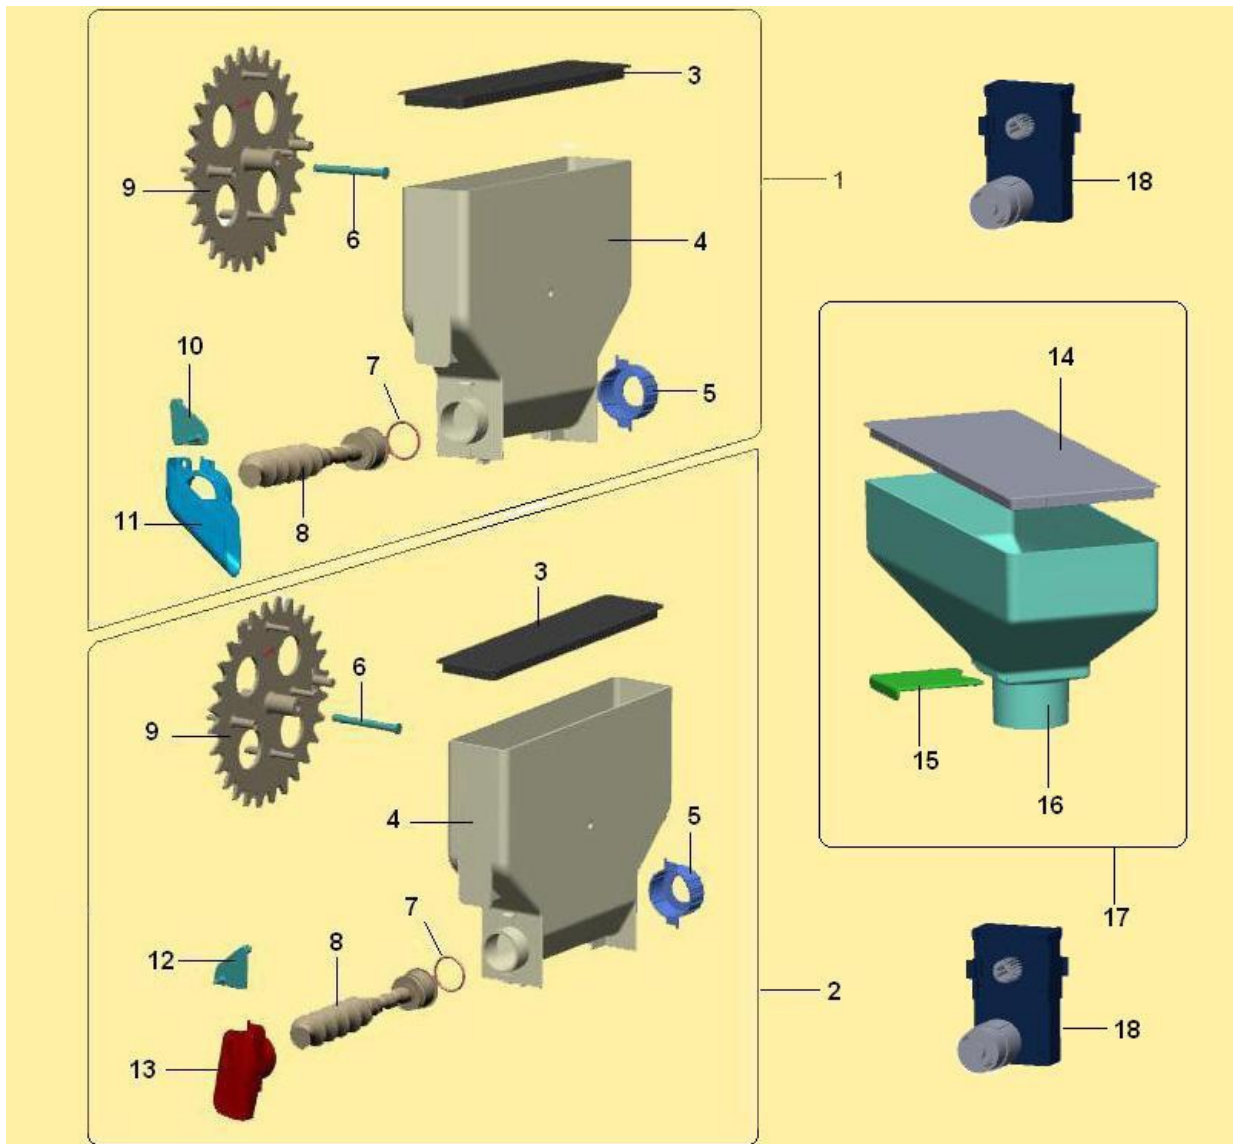

CANISTER DOSER - COFFEE BEAN HOPPER (965)

CANISTER DOSER - COFFEE BEAN HOPPER (965) - Item detail:

Position	Code	Options	Description
1	96070410		right single canister BV303
2	96070610		left single canister BV303
3	05142515		Left canister cover sprintump
4	05142315		Left canister sprintump
5	05142815		lock for disp.canist.auger sprint
6	05143715		pin for product canister Sprint
7	36212616-01		o-ring 3093 23 47X2 62ODE
8	05143415		extracting auger for canisterint
9	05142715-01		wheel for single prod.canister
10	05143015		right slide capint
11	05263115		right powder funnel BV303
12	05143025		left slide capint
13	05263215		left powder funnel BV303
14	05147815		cover for beans canis Sprint.tray grate
15	05147915		SPRINT COFFEE HOPPER SEPARATORt.
16	05146815		sprint beans container.tray grate
17	05147710		sprint beans container assy.tray grate
18	20020316		24V DC motor quick connect.d shaft