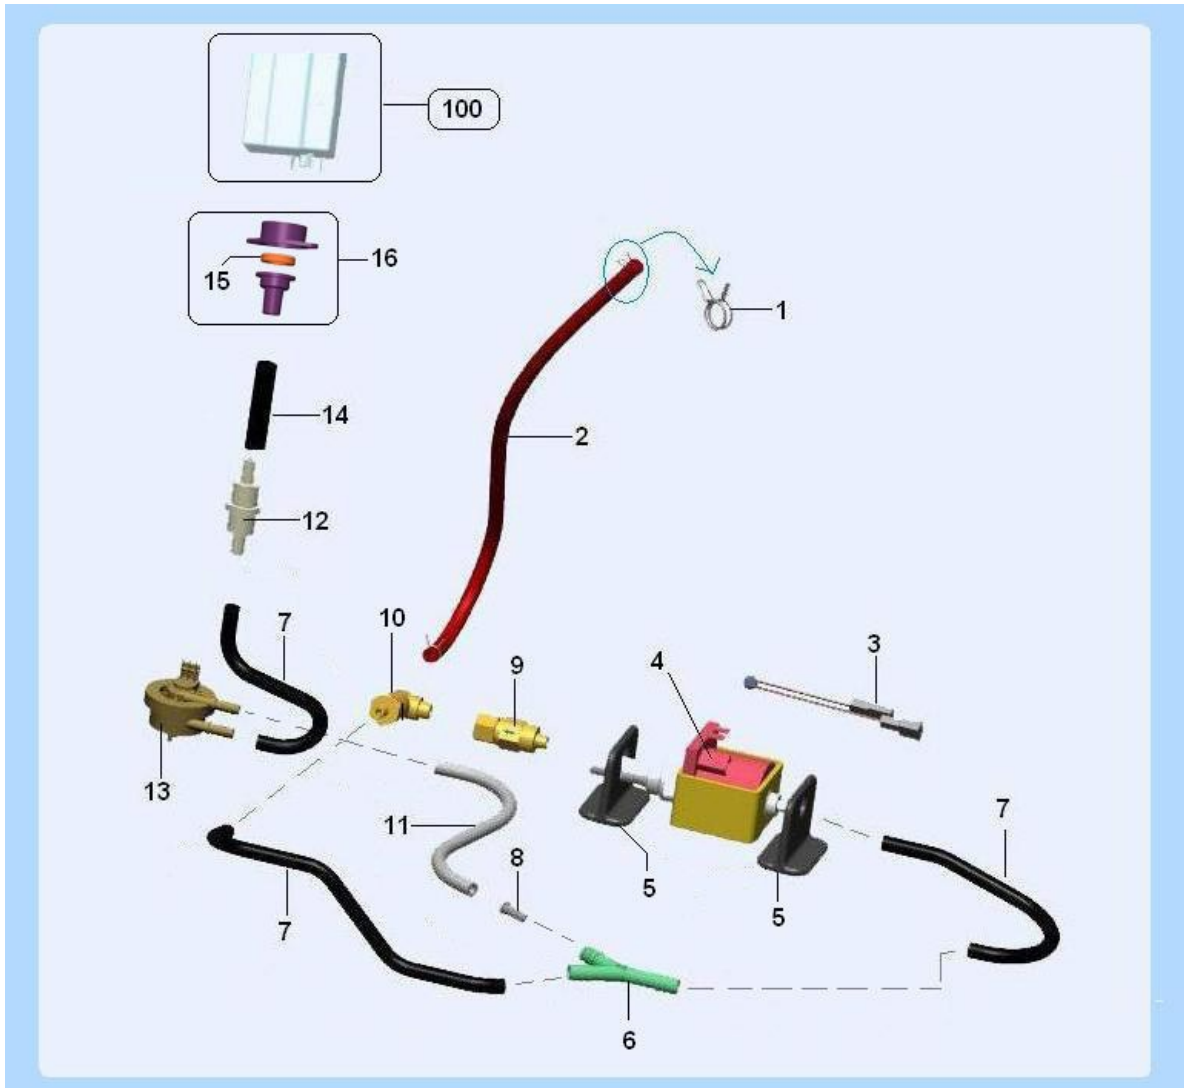

COLLEGAMENTO HYDRAULIC (968)

COLLEGAMENTO HYDRAULIC (968) - Item detail:

Position	Code	Options	Description
1	21065716		bifilar ring D. 8,6
2	09105713		Boiler braided tubing
3	25022616-01		Clixon Microtherm F11 100°
4	27003316		EX5 230V-50Hz Ulka electropumpy-pass
5	05259515M09		Pump support (ULK/FLUIDOTECH)
6	05240015M00		3ways connector 9mm ext.
7	09087823M57		5x9 silicon pipe black am
8	05102215M57		mixer camber reductor black
9	04041016		anti return valve male/female4 DM7,5
10	04040936		safety valve11 bar w/hose
11	09029763-01		5x9 transparent silicone pipe
12	16014316		water filterer
13	24012116		flow sensorer
14	09029753-01		8x12 silicone transp.pipe
15	43139716-01		orange gasket for 05235636-01
16	05235636-01		Female clutch support
100	1880		ASSEMBLY TANK AUTONOMOUS 303/901 (969)