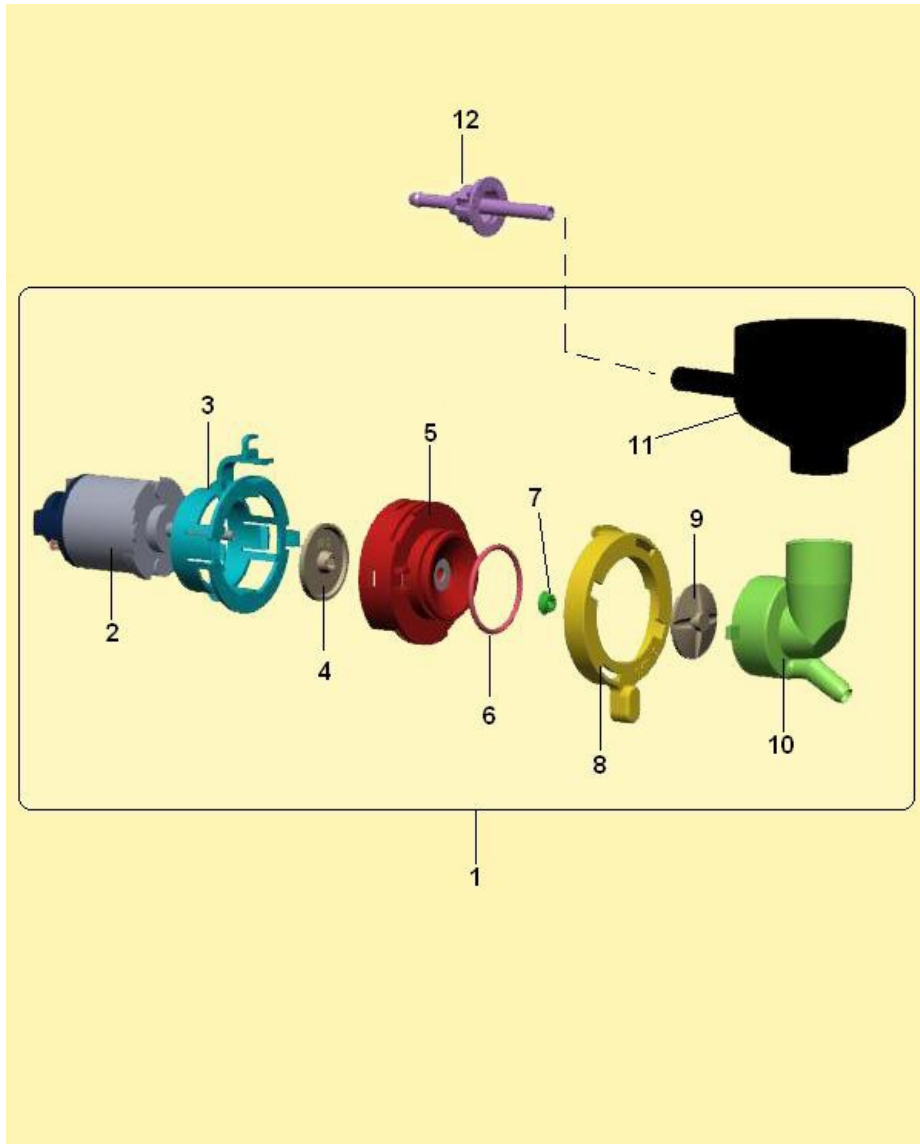

ASSEMBLY MIXER BV303/901 (967)

ASSEMBLY MIXER BV303/901 (967) - Item detail:

Position	Code	Options	Description
1	96067740M37		mixer assy w/o collar BV303
3	05241115-01M37		Motor support flange
4	05154015		mixer protection disk grate(graph.)
5	05243112		Mixing room flange support as.
6	36210716		OR 3131 gasketODE
7	36351215		green V-seal gasketODE
8	05240915M37		Mixing room blocking flange
9	05111825		mixer impellert.frame silver
10	05111625		brown mixing chambert.frame silver
11	05113765M37		mixing bowl w/hole 5,7 brown
11	05113765M57		mixing bowl w/hole 5,7black am
12	05261115M37		bowl injector brown