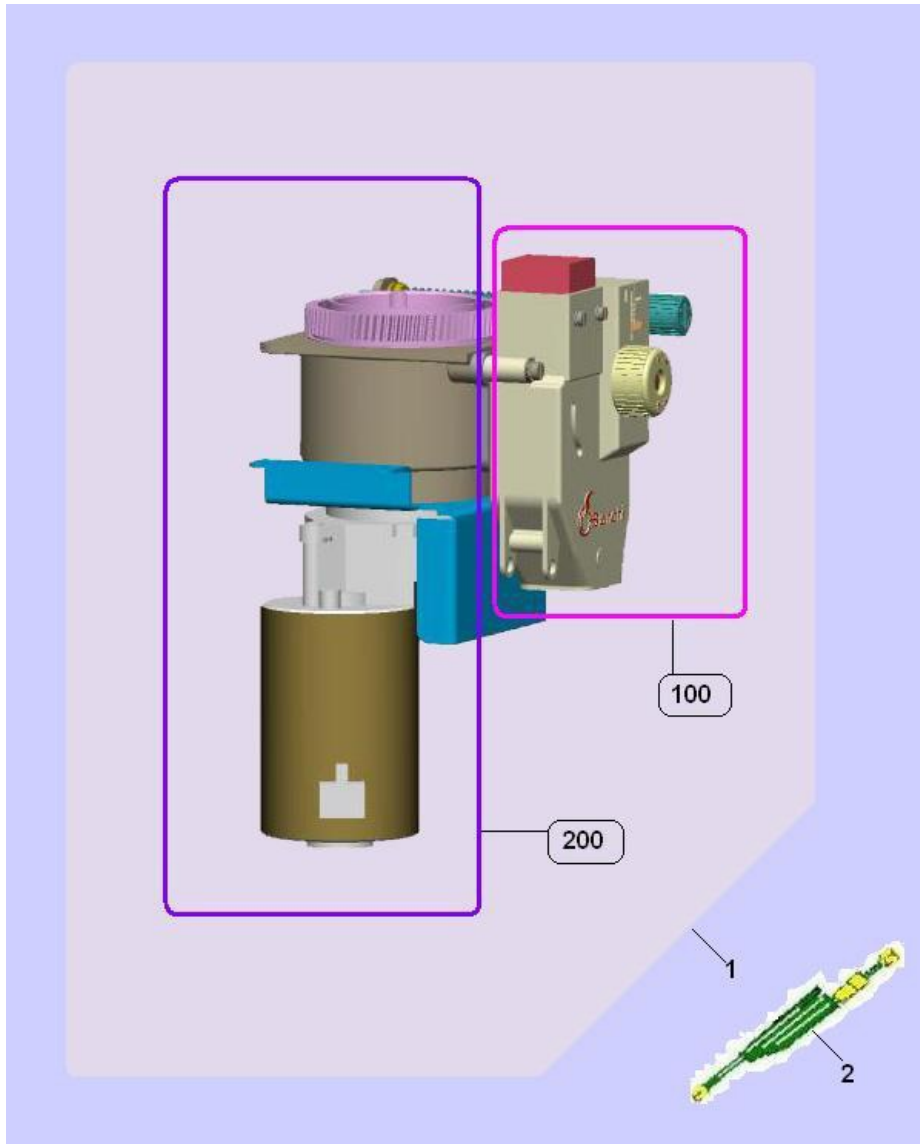

ASSEMBLY MACINADOS. DX BV303 (962)

ASSEMBLY MACINADOS. DX BV303 (962) - Item detail:

Position	Code	Options	Description
1	96070510-02		doser/grinder assy 12teeth 303
2	22126622		AMETEK FAST 4,8 grinder motor protection
100	1873		ASSEMBLY DOSER CAFFE (964)
200	1872		ASSEMBLY GRINDER DX BV303 (963)