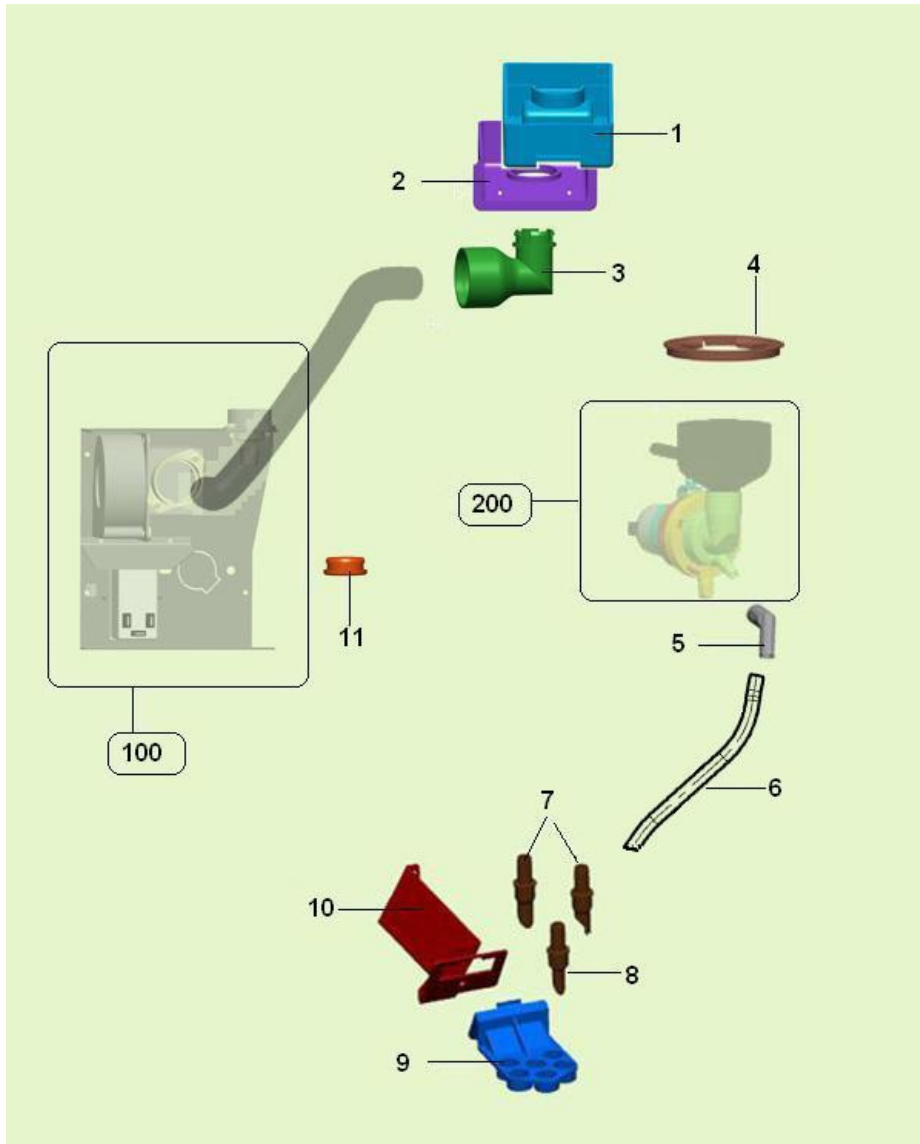

PARTS OF COMPLETION (1040)

PARTS OF COMPLETION (1040) - Item detail:

Position	Code	Options	Description
1	05261015M37		aspiration box
2	05260915M37		aspiration box chamber
3	05248115M37		Suction pipe joint
4	05145925		sprint brown mixing bowlcollar
5	05134315-01M57		elbow dispensing nozzle
6	09087823M57		5x9 silicon pipe black am
7	05246315M37		Brown nozzle supply D. 6 AM
8	05246325M37		Brown nozzle supply D.4
9	05246215M37		BV931 nozzles supply support
10	01916611-02		BV303 nozzles support
11	05248215M37		Suction box cap
100	2048		CABINET AND COMPONENTS OF COMPLETION (1039)
200	1877		ASSEMBLY MIXER BV303/901 (967)