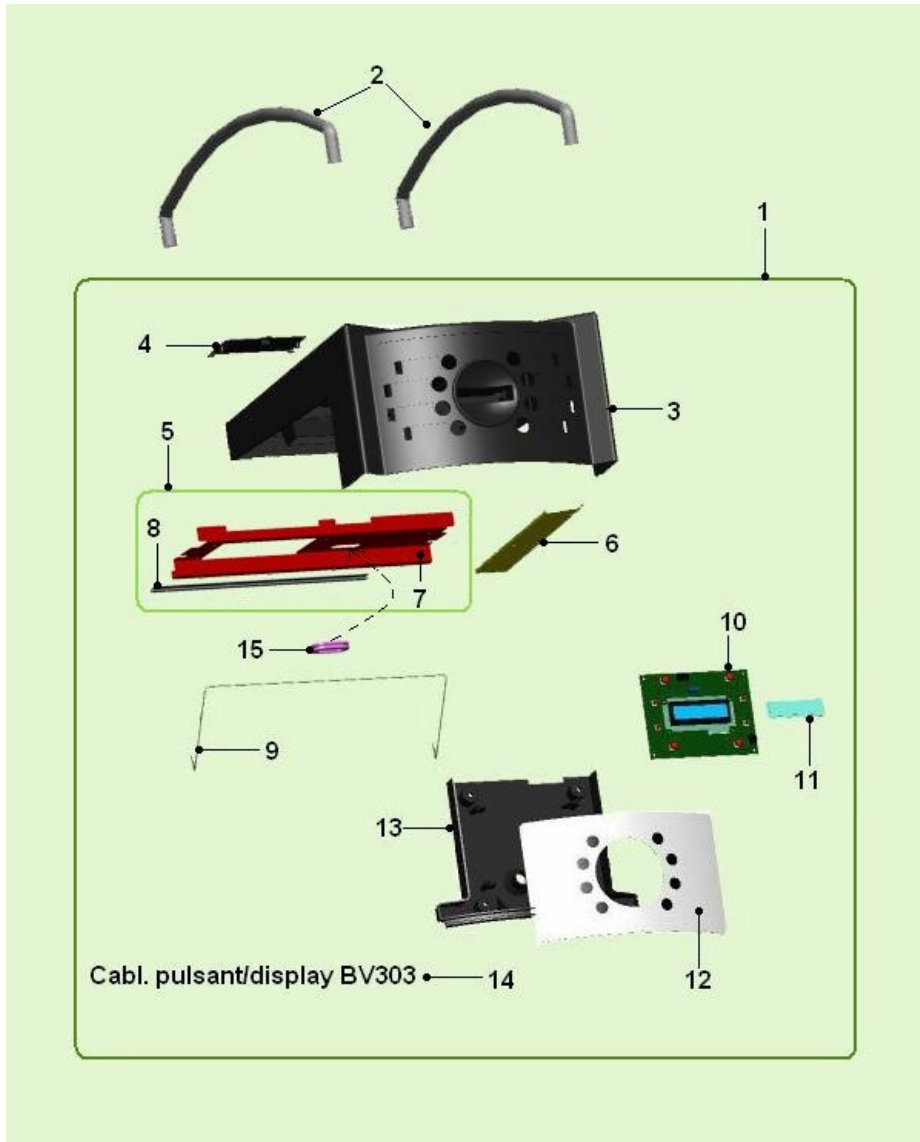

ASSEMBLY TANK AUTONOMOUS 303/901 (969)

ASSEMBLY TANK AUTONOMOUS 303/901 (969) - Item detail:

Position	Code	Options	Description
1	93033710		complete water tank 303/901
2	05260815M18		level sensor plug
3	05265815		water tank lid Bv303/901
4	05260715M18		sensor floater
5	12048711-01		handle for tank extracting
6	05265715-01		autonomous water tank 303/901
7	05248215M37		Suction box cap
8	05259216		floater with magnete
9	05263810		valve for BV303/901 water tank

Group charts

ASSEMBLY SCHEDE MASTER - SWITCH (1116)

ASSEMBLY SCHEDE MASTER - SWITCH (1116) - Item detail:

Position	Code	Options	Description
1	94034220		master-switch boards assembly
2	01916511		Master-switch board support
3	30053411		iris voltage safety stiker110v
4	34110116		3MA selft-locking nut
5	33071926		Metal spacer M/F/ M3L.
6	26048356-01		switch powersupply24V120W/360W
7	33065726		4M nut for board spacerODE
8	33065526		L=10 card spacerODE
9	19054411		rivet bushgroup
10	33050126		3.2x8 rivetODE
11	05195216		board spacer6
12	26056116-01		board BV303- 901
13	33072046		PLASTIC SPACER M/F M3 L.7,9

Group charts

 **BVM 303 - GAIA - Table Top Semi-automatic**
 **BV303ES05NA - GAIA E2S DC PD A/R HO**

Group charts

ASSEMBLY TOP COVER BVM 303 (957)

ASSEMBLY TOP COVER BVM 303 (957) - Item detail:

Position	Code	Options	Description
1	98103810-02M09		door assembly BV303
2	12048611		cups blocker BV303 inox
3	05262415-01M09		BV303 top cover
4	05262815M09		water flap BV303
5	01918210-02		top cover hinge assy BV303
6	01917711-01P74		BV303 cable channel cover
7	01917611-02P74		top cover hinge reinforc BV303
8	21061911		top cover hinge BV303
9	12045511-01		tilting blocker top cover 303
10	26057016-01		keyboard/led lcd board BV303
11	05150315		display cover850
12	30268311		button panel cover BV303
13	05262715M09		fixing plate for panel BV303
14	22193212		panel/display cable BV303
15	23004076		cable feederable