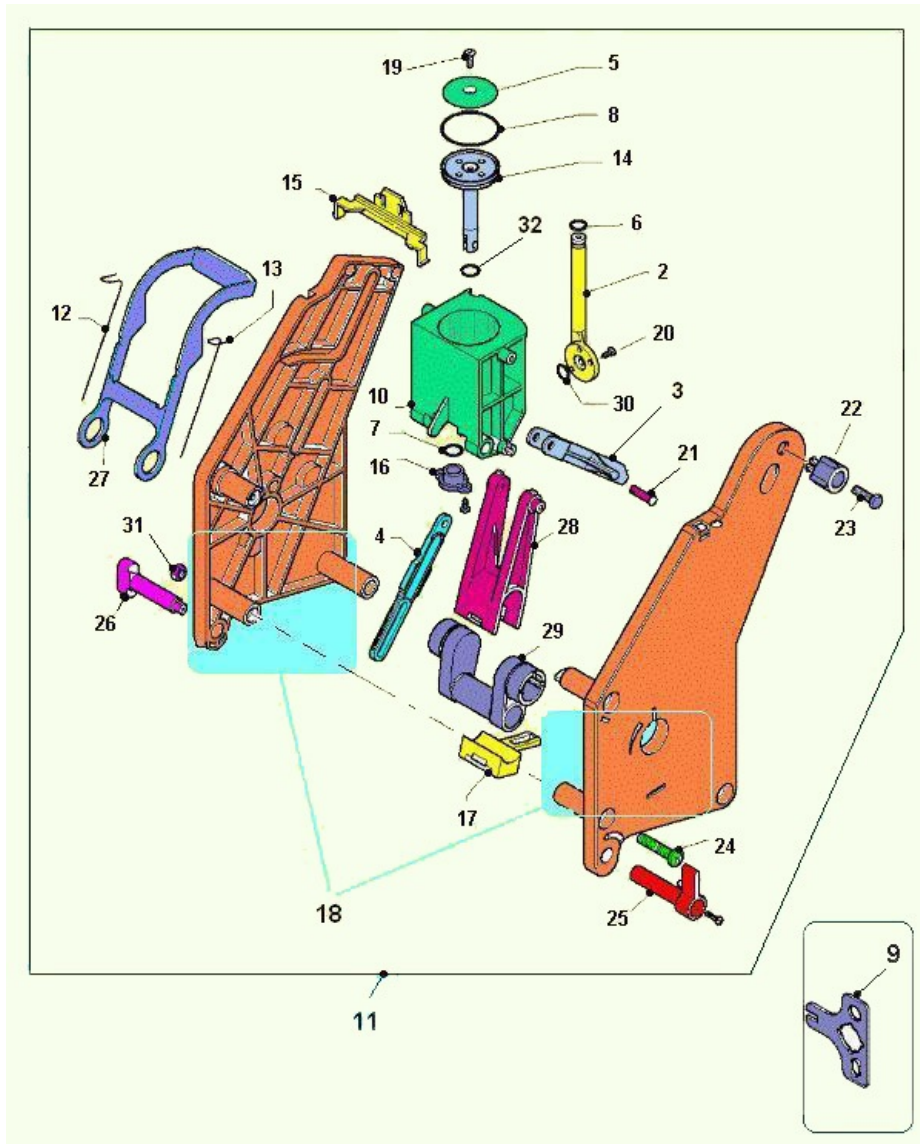

GROUP COFFEE PLASTIC(1)

GROUP COFFEE PLASTIC(1) - Item detail:

Position	Code	Options	Description
2	05106815-01		tube for cupt.
3	05148315		rod liftert.
4	05107415		drive rodt.
5	16012021		coffee group filterer
6	36351316		o-ring for cooffe group pipeODE
7	36211916		OR 2037 gasketODE
8	36363116		Joint 2118 SH70 VITON
9	01475411-01		Coffee group rotation key
10	05106615-01		cupt.
11	95007420-02		plastic coffee group assy
12	07017911		right spatula spring-971
13	07017921		left spatula spring-971
14	05161215		waste coffee eject rod1
15	05133515		spacer for group sidespipe
16	05106715		bush cupt.
17	05107215		brackett.
18	43123910-01		front/rear shoulder assembly
19	32035236		TSP 3MAx16 IX screw
20	32222827		Blunt self-threaded screw 2,9x9,5
21	05107515		rivett.
22	05109515		Knobrame
23	32090636		TE 5MAx18 screwank
24	32060936		TC 4MAx20 screw
25	05107815		locking levert.
26	05107915		locking rodt.
27	05107015		spatulat.
28	05107115		connecting rodt.
29	05107615		crankt.
30	36210916		OR2021 gasketODE
31	34110316		Self-locking nut 5MA7
32	36212716		Joint 3037 SH70 VITON