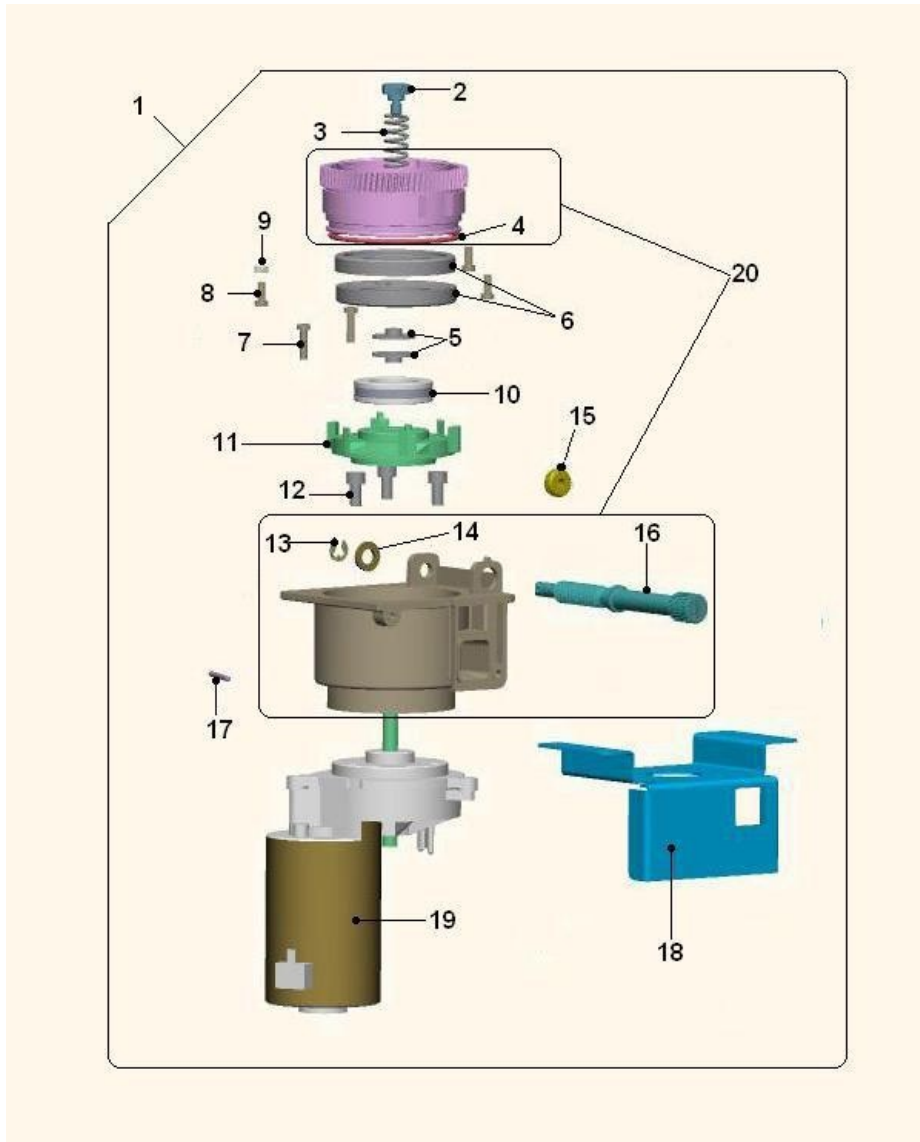

ASSEMBLY GRINDER DX BV303 (963)

ASSEMBLY GRINDER DX BV303 (963) - Item detail:

Position	Code	Options	Description
1	86003510-02		12 tooth right grinder ass.303
2	19059021		screw for ametek springew
3	07020411		grinder holder spring-971
4	36211316		O-ring 3262 NBR 70 SHODE
5	19060411		bush with washerew
6	18007326		D=64 grinder blade 12teeth
7	32060816		4MAx16 TCscrew
8	32060516		4MAx10 screw
9	34102816		4MA hex nutODE
10	19059216		bearingew
11	13008211-02		mobile blade support
12	32135316		MA6X12 cross-headed embedded hexagon Zn screw
13	37001116		Ø 6 seeger ring
14	35168826		flat washer D.8,4*15,5*1,2
15	23004086		cable damper(6*15 - rubber)able
16	05134715		grinder adjustment screwwn) C2000
17	12017411		wire D30x30er
18	01917511		BV303 grinder support plate
19	20020616		24VDC grinder Ametek gearmotor
20	43018910-01		grinder chamber assy w/knob