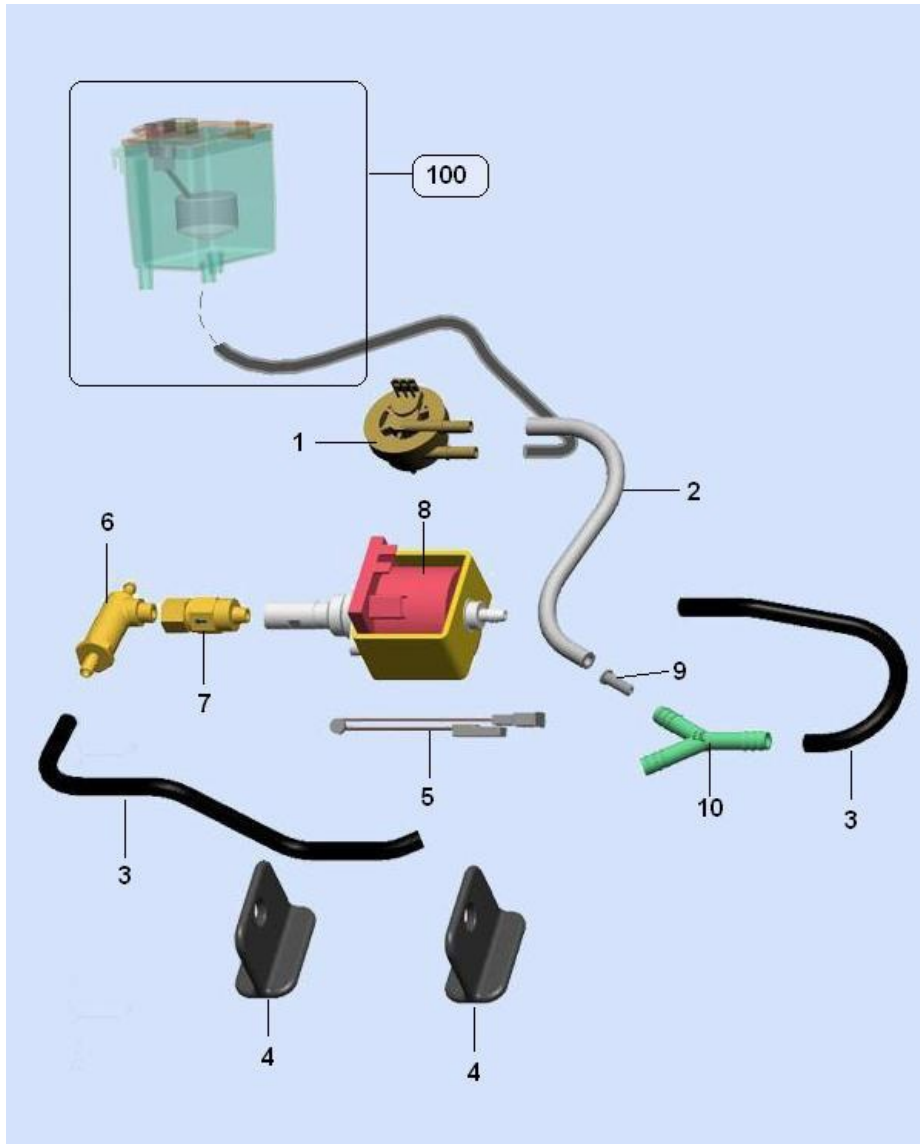

HYDRAULIC CONNECTION for BELTRAMI BOILER since serial num. 10458387 (1139)

HYDRAULIC CONNECTION for BELTRAMI BOILER since serial num. 10458387 (1139) - Item detail:

Position	Code	Options	Description
1	24012116		flow sensorer
2	09029763-01		5x9 transparent silicone pipe
3	09087823M57		5x9 silicon pipe black am
4	05259515M09		Pump support (ULKA/FLUIDOTECH)
5	25022616-01		Clixon Microtherm F11 100°
6	04040916-01		11BAR PRO SAFETY VALVE
7	04041016		anti return valve male/female4 DM7,5
8	27003316		EX5 230V-50Hz Ulka electropumpy-pass
9	05102215M57		mixer camber reductor black
10	05240015M00		3ways connector 9mm ext.
100	2056		WATER CONTAINER WATER & COLLEGAMENTI (1038)