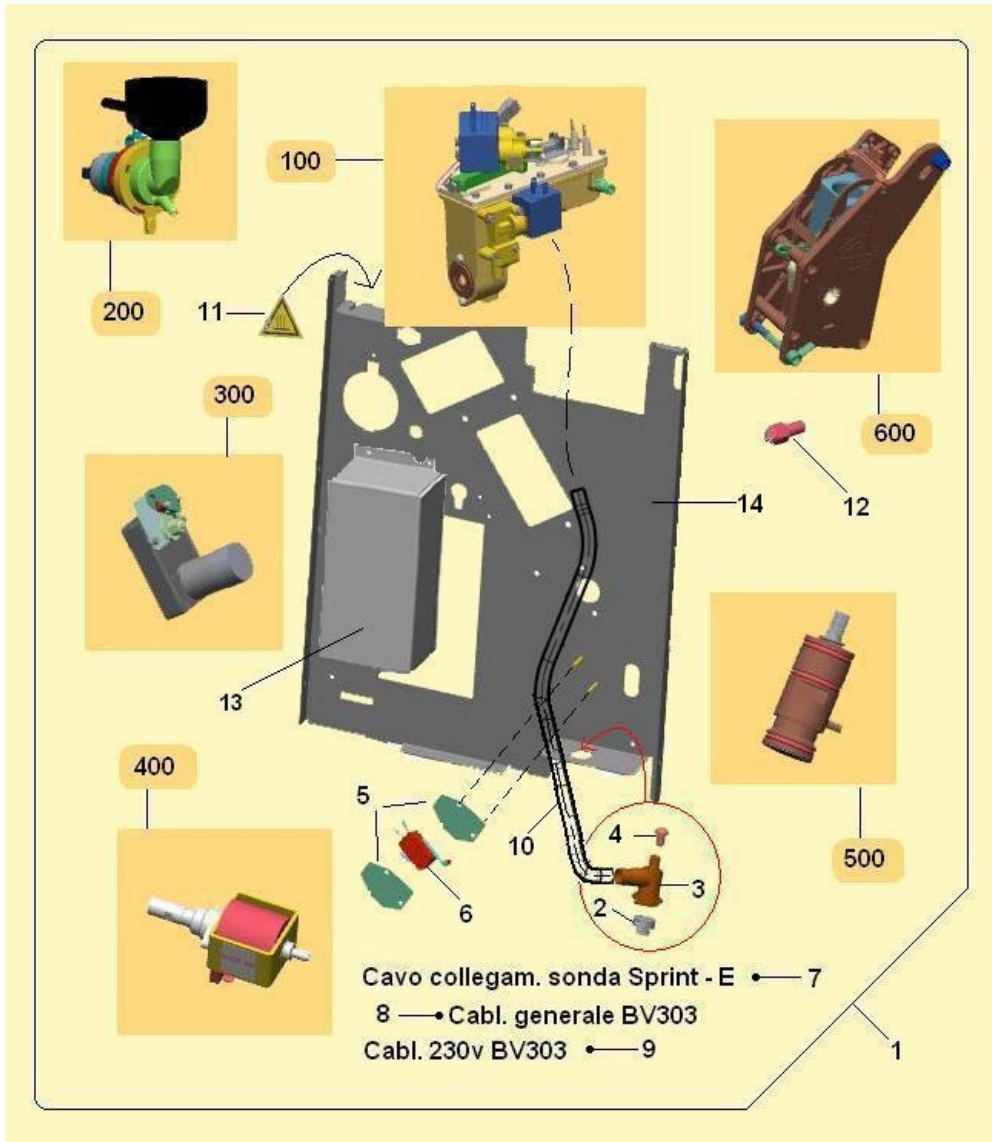

ASSEMBLY GROUP COFFEE BV 303 (1035)

ASSEMBLY GROUP COFFEE BV 303 (1035) - Item detail:

Position	Code	Options	Description
1	95012210-03		complete espr coffee group 303
2	05156515		drain nozzle reduction sprinty grate(graph.)
3	05258711		spout for draining 2ways
4	05099116		blow-hole rubber capsy
5	08004111		microswitch insulationr spring
6	26005136		microswitch with wheelm
7	22131712		boiler probe cableable
8	22193012-01		general wiring 24V BV303
10	09029763-01		5x9 transparent silicone pipe
11	30069411-01		temperat.safety sticker
12	19056011		group fixing pin
13	01941511		Pump protection carter
14	01916112-02P74		espr group assy plate BV303
100	1869		ASSEMBLY BOILER GAIA ES. (961)
200	1877		ASSEMBLY MIXER BV303/901 (967)
400	2055		COLLEGAMENTO HYDRAULIC (1037)
500	49		ASSEMBLY PISTON(7)
600	202		GROUP COFFEE PLASTIC(1)