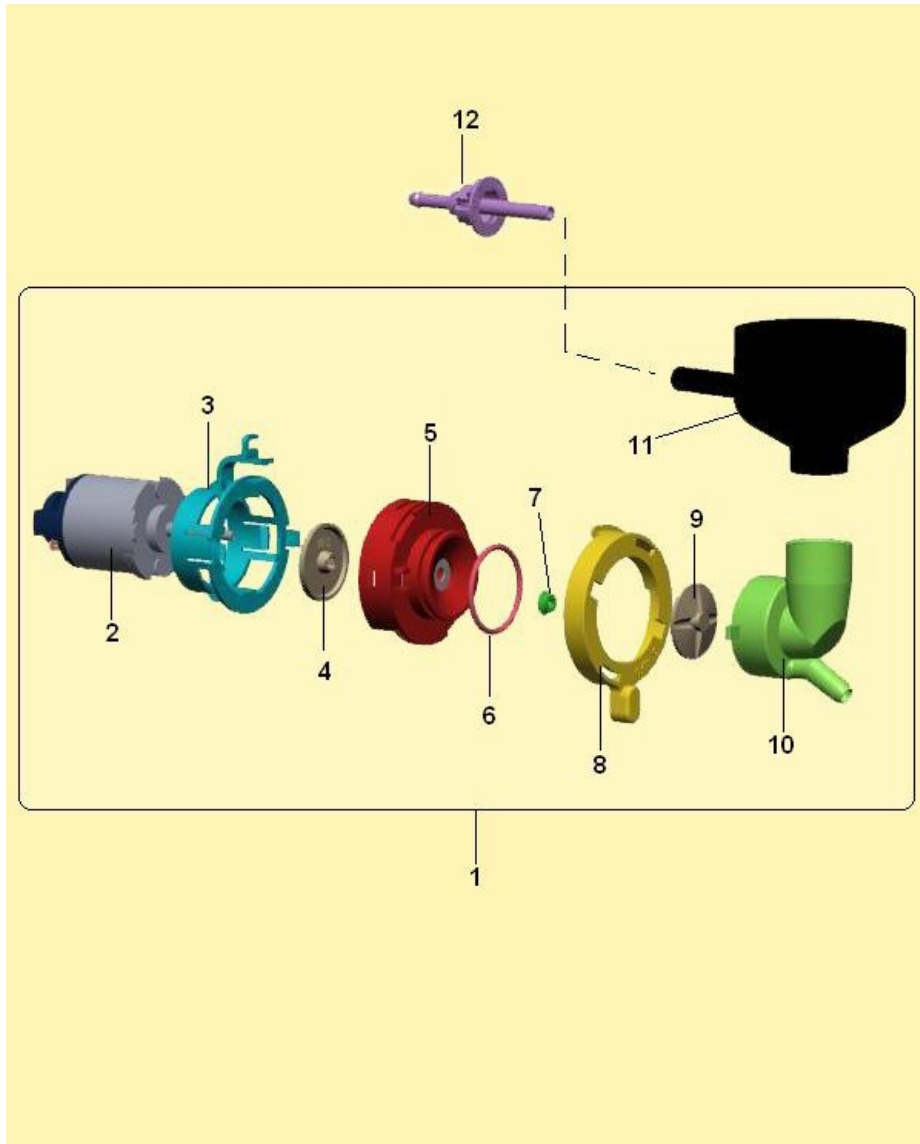

ASSEMBLY MIXER BV303/901 (967)

ASSEMBLY MIXER BV303/901 (967) - Item detail:

Position	Code	Options	Description
1	96067740M37		mixer assy w/o collar BV303
3	05241115-01M37		Motor support flange
4	05154015		mixer protection disky grate(graph.)
5	05243112		Mixing room flange support as.
6	36210716		OR 3131 gasketODE
7	36351215		green V-seal gasketODE
8	05240915M37		Mixing room blocking flange
9	05111825		mixer impellert.frame silver
10	05111625		brown mixing chambert.frame silver
11	05113765M37		mixing bowl w/hole 5,7 brown
11	05113765M57		mixing bowl w/hole 5,7black am
12	05261115M37		bowl injector brown