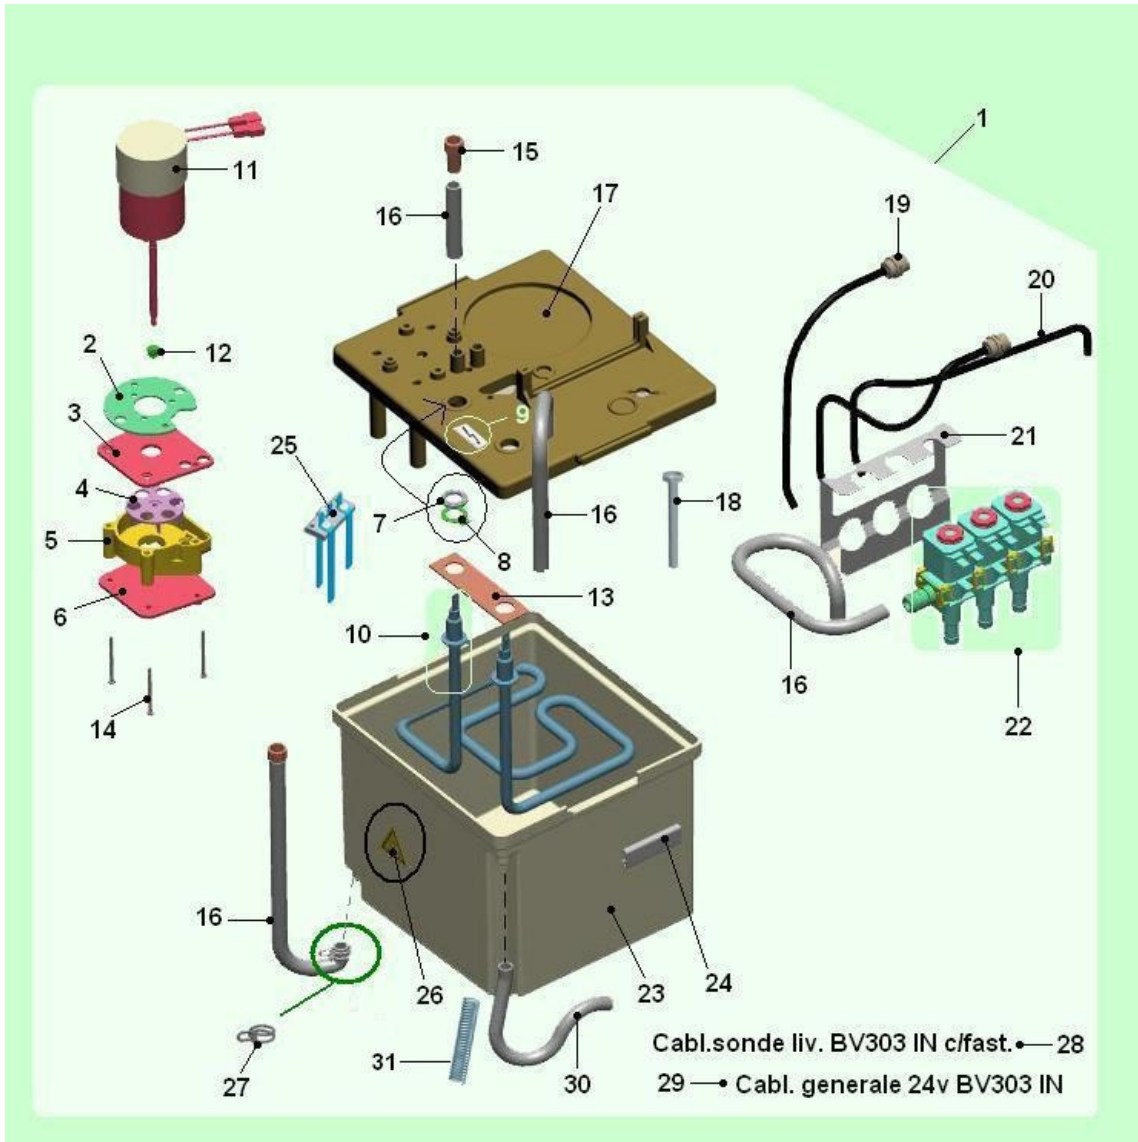

COMPL. BOILER INSTANT PRODUCTS (1028)

COMPL. BOILER INSTANT PRODUCTS (1028) - Item detail:

Position	Code	Options	Description
1	87008560-03		pls boiler assy Gaia 24V motor
2	01609521		motor plate PLS boilerphite
3	05140815		upper pump plateump
4	05140715		impeller for plastic boilerump
5	05140615		pump case for polisul.boilerarea
6	05140915		lower pump plateump
7	35160826		Inox toothed washer d=12,4
8	01194711		Faston connection 13,5
9	30053411		iris voltage safety stiker110v
10	29004611-01		electric heating element 2000w120V
11	20020126		pump motor 24VDC
12	36300526-01		wiring sil. gasket (green)ODE
13	08012811		insulation for pls boiler heat.element
14	32026336		3MAX40 IX TC screw
15	05036515		drain tube plugipe 8
16	09029753-01		8x12 silicone transp.pipe
17	05141115-04		boiler cover
18	26060216		temperature sensor
19	05132515M57		rubber holder connec.for 3,5 p
21	01634411		Sprint electrovalves supportlink
22	25021216		24VDC group of 3 EV PLS boilerC(1200cc)
23	05141015-02		boiler tank
24	05141515		boiler lockump
25	01962510		water level sensor assembly
26	30069411-01		temperat.safety sticker
27	21000526		CLAMP D.12,3
28	22194022		level sensor cable BV303
29	22193812-01		general wiring 24V BV303 IN
30	09029723-01		transparent 8x11 silicone pipe
31	07017721		serpent. spring silicone tube