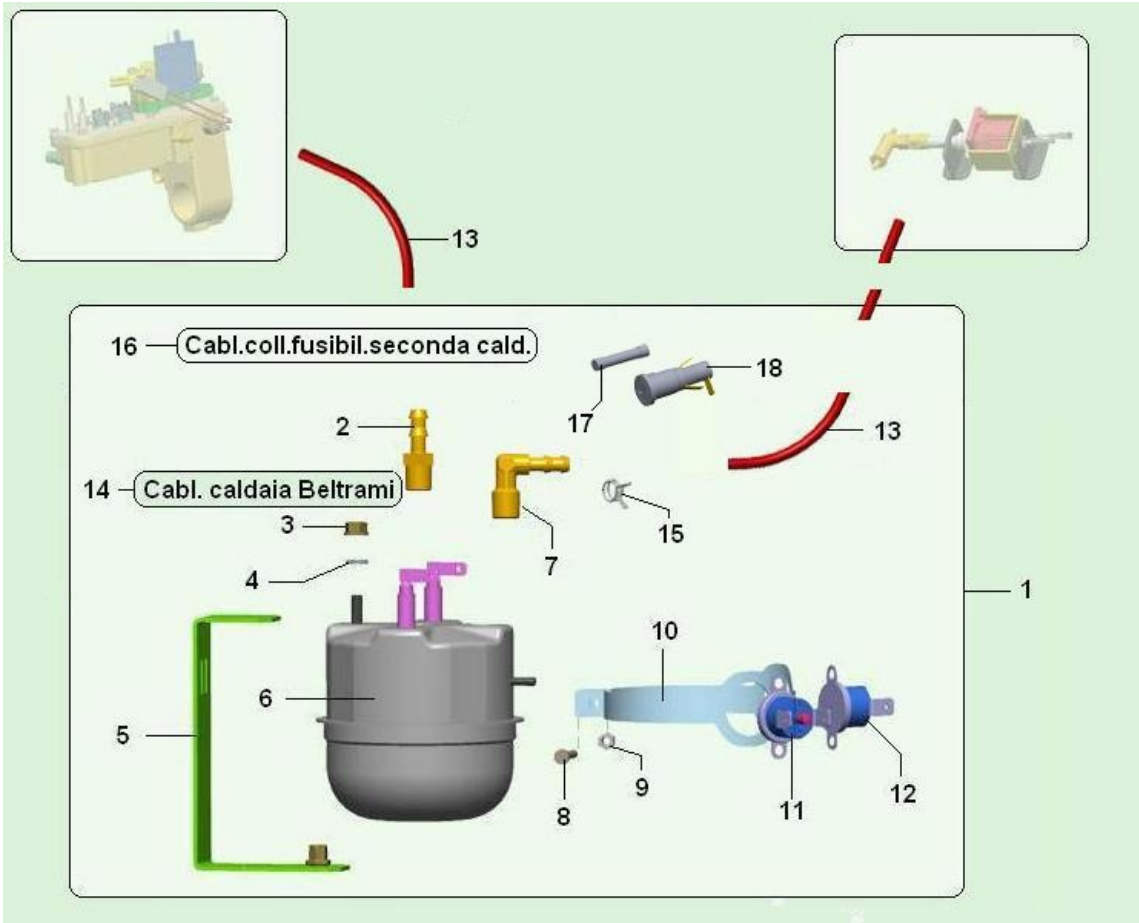

KIT FITTING SECOND BOILER untill serial number 10458386 (1149)

KIT FITTING SECOND BOILER until serial number 10458386 (1149) - Item detail:

Position	Code	Options	Description
1	41093010		KIT TRASF.DAMCADC BELTR.T.ROSS
2	04061116		1/8 straight male connection
3	34115316		M4 nut with washerODE
4	35160316		d. 4,2 IX self locking washer
5	06001412		beltrami boiler support
6	85007712		beltrami boiler230V 1000W
7	04061016		corner connection male1/8 D6.5
8	32025616		TC 3MAX12 screw
9	34110116		3MA selft-locking nut
10	06001511-01		Thermostats fixing band
11	25014976		thermostat RM 115°C
12	25014966		thermostat RA 65°C
13	09105713		Boiler braided tubing
14	22204122		beltrami boiler cable retrofit
15	21065716		bifilar ring D. 8,6
16	22199312		CABL.COLL.FUSIBIL.SECONDA CALD
17	23014916		10 Amp. fuseable
18	23017316		6.3x32 snap-type fuse holderable