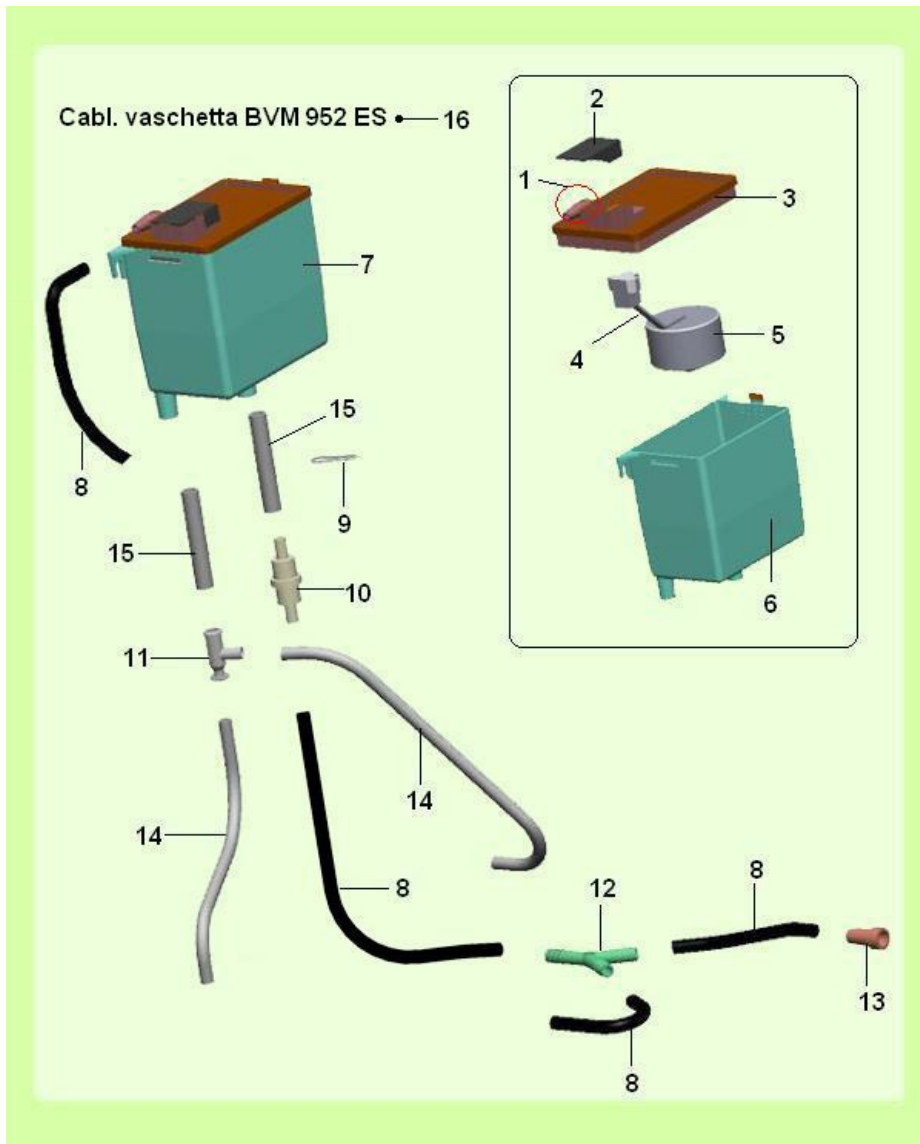

WATER CONTAINER WATER & COLLEGAMENTI (1038)

WATER CONTAINER WATER & COLLEGAMENTI (1038) - Item detail:

Position	Code	Options	Description
1	43132016		black ixef junction
2	43131716		microswitch for water tank
3	43131916		water tank cover - black
4	43131516		white cam for w.tank 93012040
5	43131616		floater 50cc for 93012040
6	43001116		tank for 93012010 airbreakr-break
7	93012040		water tank - 1mic. 303-901
8	09087823M57		5x9 silicon pipe black am
9	07010711		clapper-971
10	16014316		water filterer
11	05147615		T connection for pls boiler.tray grate
12	05240015M00		3ways connector 9mm ext.
13	05036515		drain tube plugipe 8
14	09029763-01		5x9 transparent silicone pipe
15	09029753-01		8x12 silicone transp.pipe
16	22183612		BVM952 ES. tray cable