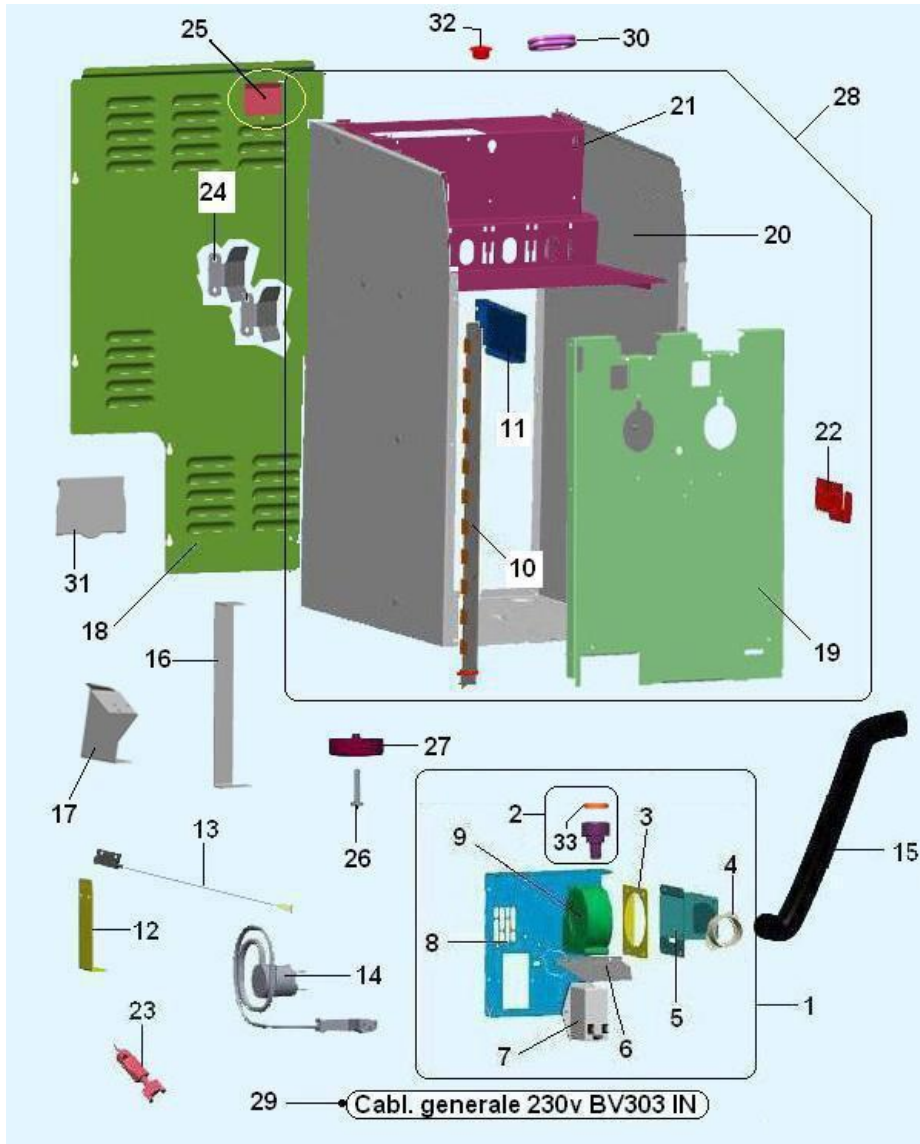

CABINET AND COMPONENTS OF COMPLETION (1027)

CABINET AND COMPONENTS OF COMPLETION (1027) - Item detail:

Position	Code	Options	Description
1	01916710-02		303A/T aspir.power supply supp
2	05235636-01		Female clutch support
3	01919311-01P74		stirrup for fan bearing
4	05071915		aspiration pipe connectionipe 8
5	01916911-01		Aspirator support
6	05265311		protection plate for filter
7	23039416		switch socket + fuse holder
9	20035516		24VDC 0,5A aspirator
10	21058711		door hinge assy BV303
11	01916311-01P74		BV303 omega tray support
13	24021616		Level sensor reed
14	22107216-01		230VNet cable C2000/Sprint/Iris
15	09031113		28x33 Leviflex pipe581
16	01639612-01		Plastic boiler with insert blocking stirrup
17	01632521-01		Plastic boiler fixing stirrup
18	01917111-01		backrest for cabinet BV303
19	01924711-02P74		plate BV303 Instant
20	01918421-02P74		TELAIO CASSONE BV303 IN
21	01916021-04P74		product canister bracket 303IN
22	01916411-01		BV303 door lock plate
23	05097215-02M09		Service key XT Clixon black am
24	01917311		BV303/901 water tank guide
25	01842611		cabinet backrest plug
26	05146225M09		pin for black foot SPRINT/IRIS
27	05146025M09		black sprint/iris footl.tray grate
28	01918322-04P74		complete cabinet BV303 IN
29	22193912-01		general wiring BV303 IN
30	23004076		cable feederable
31	05155715-01M09		plug for motor service opening
32	23040116		cable feeder membrane
33	43139716-01		orange gasket for 05235636-01