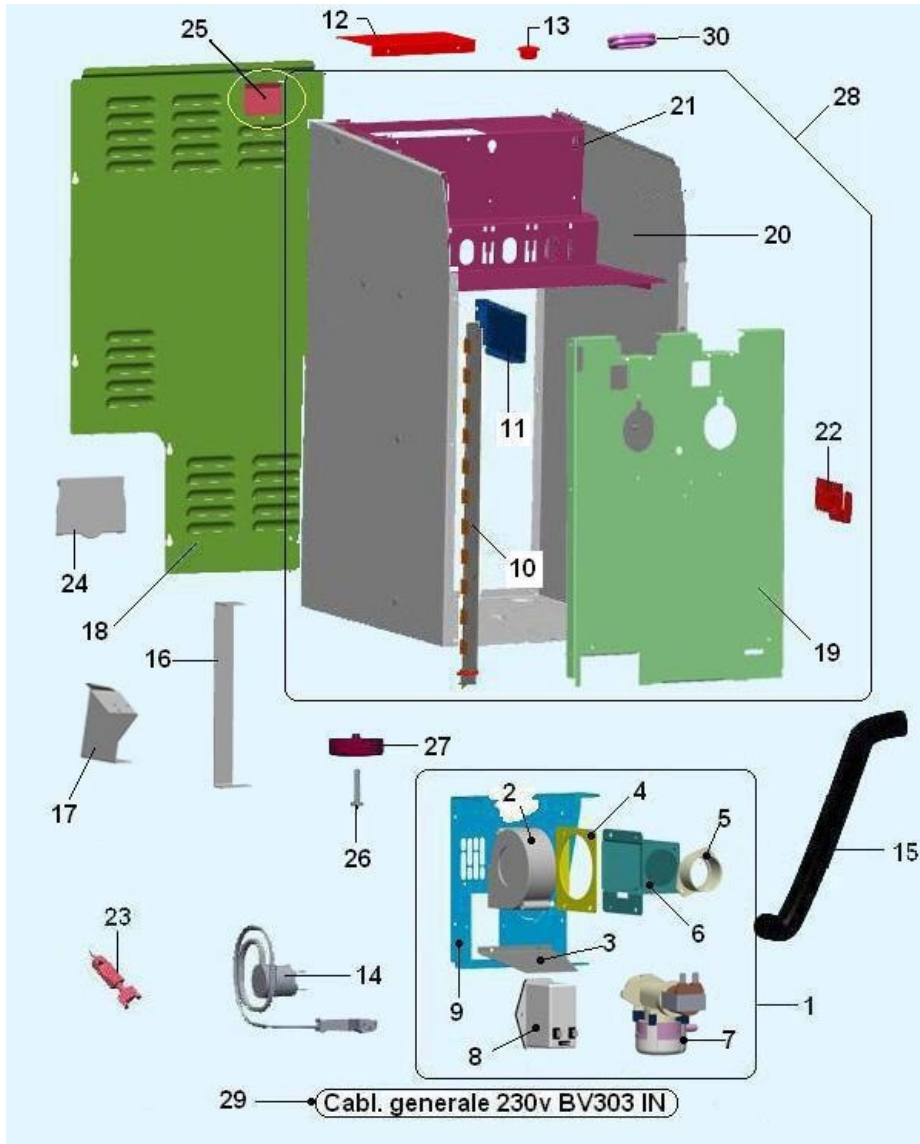

CABINET AND COMPONENTS OF COMPLETION (1114)

CABINET AND COMPONENTS OF COMPLETION (1114) - Item detail:

Position	Code	Options	Description
1	01916750		fan/powersuppl supp assy 303IN
2	20035516		24VDC 0,5A aspirator
3	05265311		protection plate for filter
4	01919311-01P74		stirrup for fan bearing
5	05071915		aspiration pipe connectionipe 8
6	01916911-01		Aspirator support
7	25021146		el.valve anti overflow 24VDC
8	23039416		switch socket + fuse holder
10	21058711		door hinge assy BV303
11	01916311-01P74		BV303 omega tray support
12	01927611		BV303 water tank cover
13	23040116		cable feeder membrane
14	22107216-01		230VNet cable C2000/Sprint/Iris
15	09031113		28x33 Leviflex pipe581
16	01639612-01		Plastic boiler with insert blocking stirrup
17	01632521-01		Plastic boiler fixing stirrup
18	01917111-01		backrest for cabinet BV303
19	01924711-02P74		plate BV303 Instant
20	01918421-02P74		TELAIO CASSONE BV303 IN
21	01916021-04P74		product canister bracket 303IN
22	01916411-01		BV303 door lock plate
23	05097215-02M09		Service key XT Clixon black am
24	05155715-01M09		plug for motor service opening
25	01842611		cabinet backrest plug
26	05146225M09		pin for black foot SPRINT/IRIS
27	05146025M09		black sprint/iris footl.tray grate
28	01918322-04P74		complete cabinet BV303 IN
29	22193912-01		general wiring BV303 IN
30	23004076		cable feederable