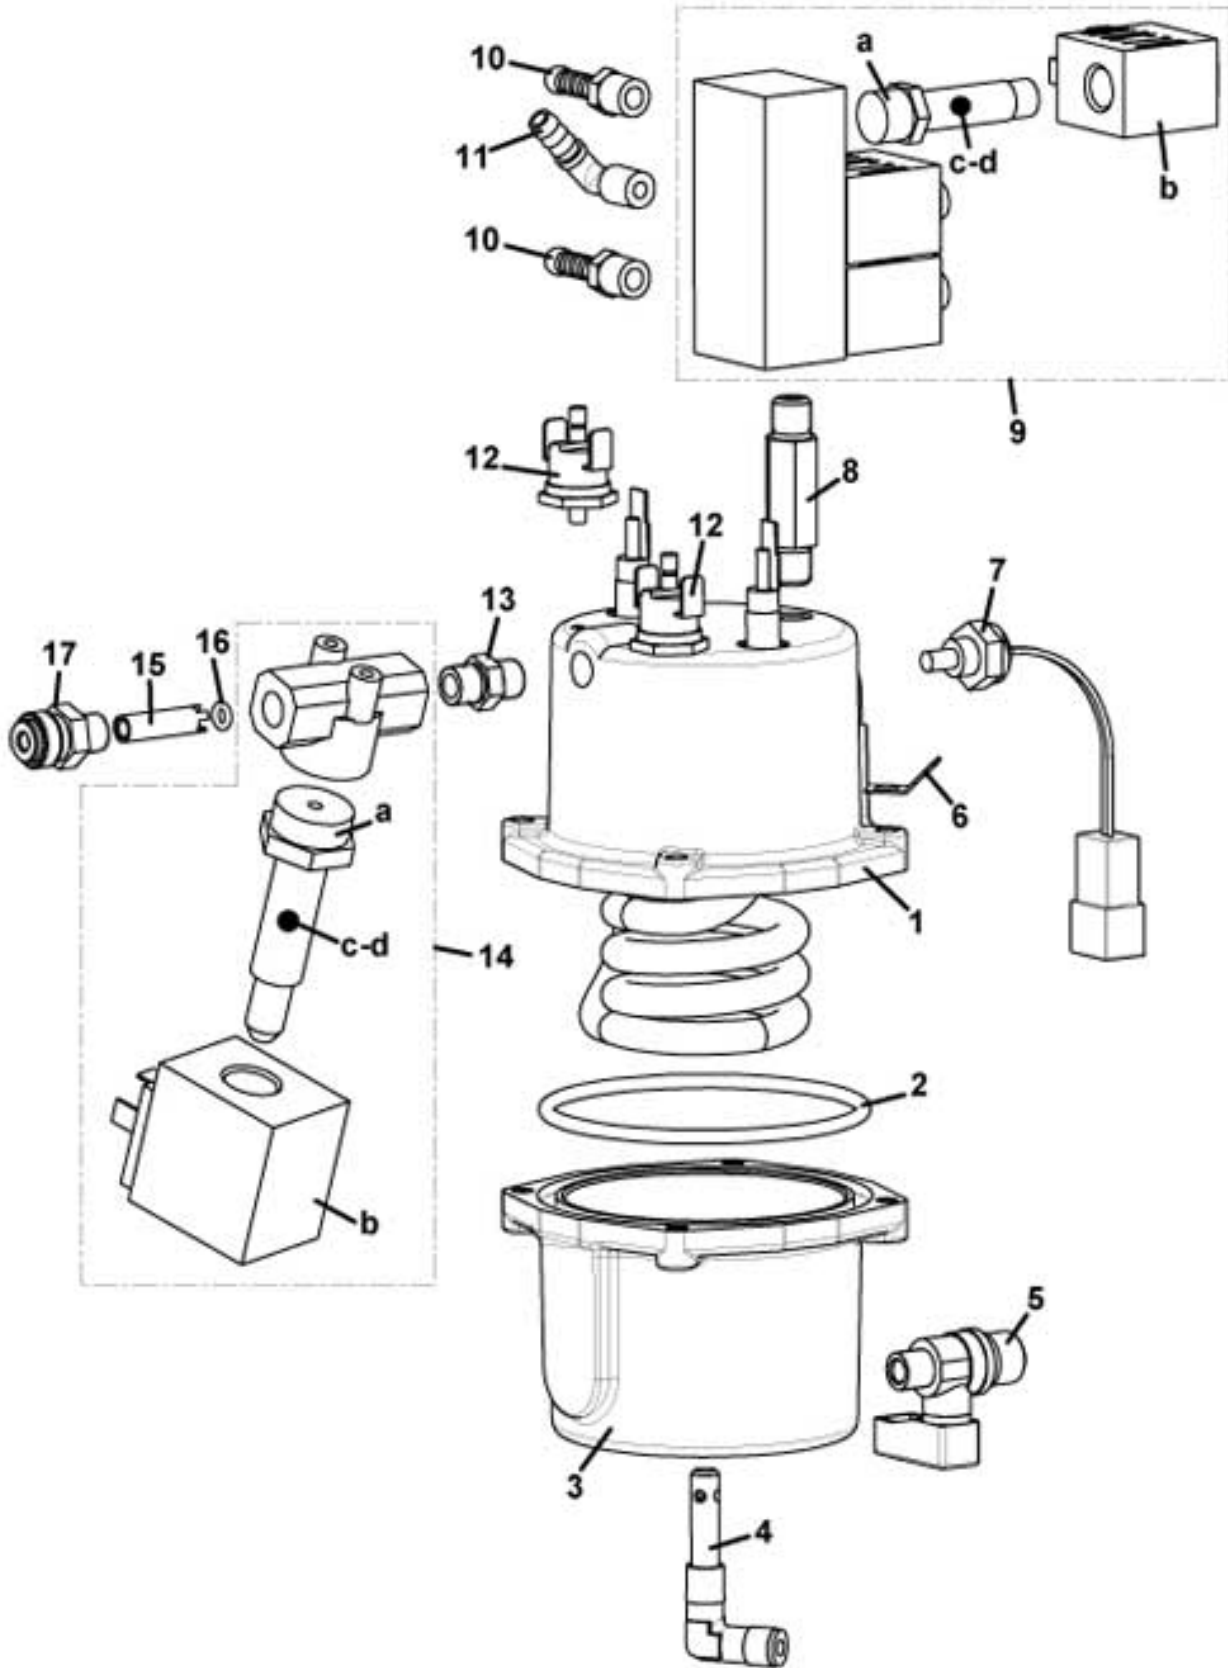

CINO XS GRANDE - PRESSOBEAN BOILER SUPPORT

Pos.	Code	Description
1	0010027221	BOILER SUPPORT
2	0020018061	BUTTON PLUG
3	VIT0000245	M5x35 TCEI SCREW
4	VIT0003104	WASHER tab D. 5.1
5	VIT0003203	STAINLESS STEEL FLAT WASHER D.5.3 x 10 x 1
6	VIT0004504	M 4 NUT
7		See table MICRO GROUP BOILER
8	0110004038	ELECTROMAGNET PUMP SUPPORT
9	VIT0000030	SCREW TCB M4 x 7
10	VIT0003301	WASHER D.12 x 4.3 x 1.5
11	VIT0003103	WASHER tab D. 4.3
12	VIT0004503	NUT M 4
13	0110004041	EX5 230V 50 HZ PUMP
14	ELE0000915	THERMIC PROTECTION
15	0110004023	PIPETTE
16	TSIL05/08T	TRANSPARENT SILICONE PIPE D.5 x 8
17	0100003015	TEE UNION
18	0110002012R	1/8M INLET - 1/8F OUTLET NON-RETURN VALVE
19	0110004060	BY PASS VALVE 80
20	TTEF04/06T	D.6*4 PIPE FOR FOODSTUFFS
21	0100001002	NUT FOR PIPE FITTING D.6
22	0100002005	STRENGTHENING BUSH D.4
23	0100002002	LOCKING RING D.6
24	0100003002	COPPER GASKET