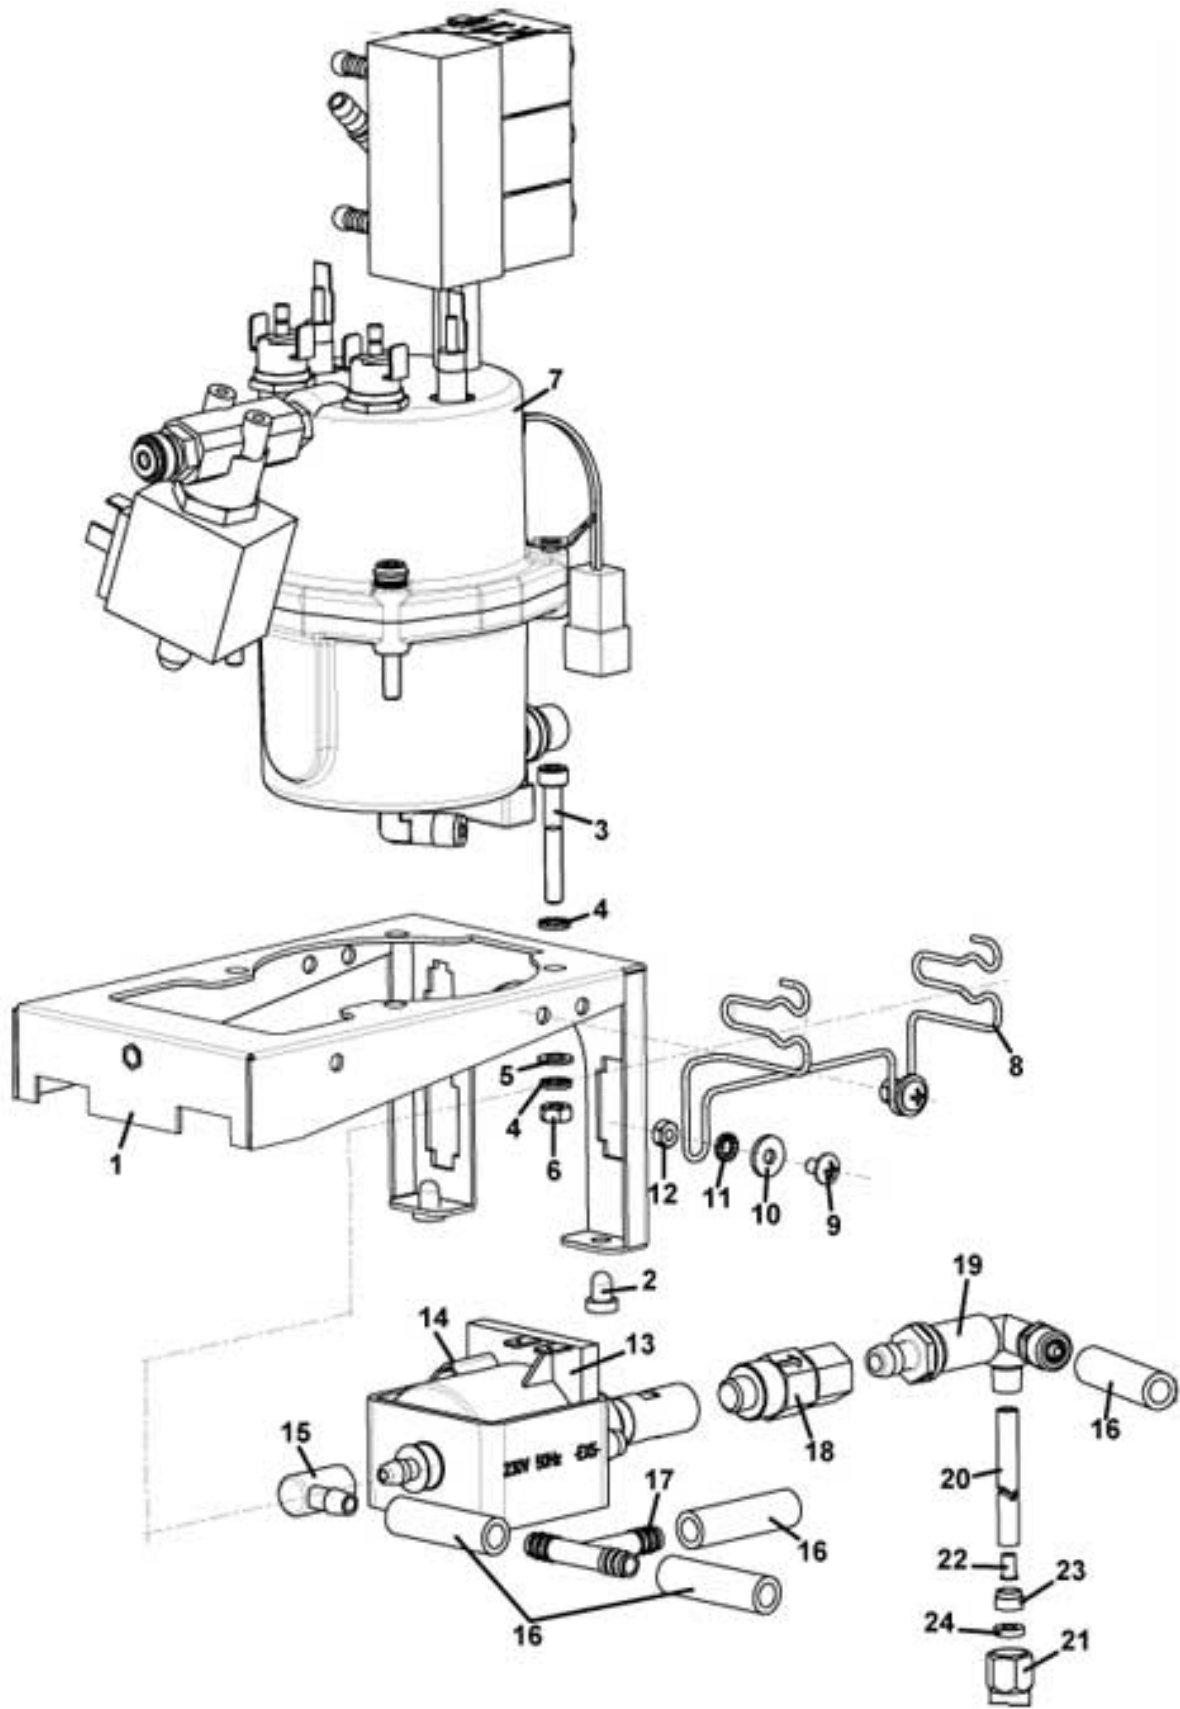

CINO XS GRANDE - MICRO COFFEE GROUP MOTOR SUPPORT

Pos.	Code	Description
1	0260010128	MICRO GROUP MOTOR SUPPORT
2	0090002191	11 RPM 24V DC MOTOR
3	0090002181	COFFEE BEANS GROUP SHAFT
4	VIT0000030	SCREW TCB M4 x 7
5	0250008093	MICRO PLATE
6	4600010014	MICRO SPACER
7	0250008091	MICRO SPACER
8	ELE0001528	MICRO 83.161.832
9	ELE0001904	MICRO LEVER
10	VIT0000007	M 3x20 TCB SCREW
11	VIT0004701	M3 FR NUT
12	0250008126	SPECIAL M4 PIN
13	VIT0005521	4x25 TCEI SCREW
14	VIT0003301	WASHER D.12 x 4.3 x 1.5
15	0250008043	GROUP READER DISK
16	VIT0000012	SCREW T.C.B. M 4 x 10
17	0250008012	MOTOR CRANK
18	0250008034	HOOKING LEVER
19	0250008059	SPRING FOR HOOKING LEVER
20	VIT0005205	4 x 40 CYLINDRICAL PIN
21	VIT0005508	4x12 TCEI SCREW
22	VIT0003003	WASHER D.8 x 4.3 x 0.8
23	VIT0003103	WASHER tab D. 4.3