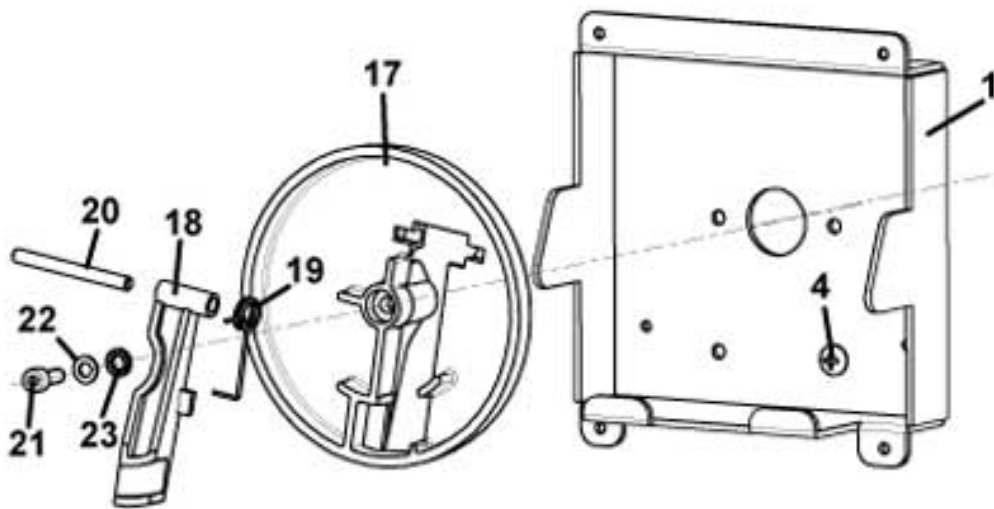

CINO XS GRANDE - MICRO COFFEE GROUP MOTOR SUPPORT

Pos.	Code	Description
1	0260010128	MICRO GROUP MOTOR SUPPORT
2	0090002191	11 RPM 24V DC MOTOR
3	0090002181	COFFEE BEANS GROUP SHAFT
4	VIT0000030	SCREW TCB M4 x 7
5	0250008093	MICRO PLATE
6	4600010014	MICRO SPACER
7	0250008091	MICRO SPACER
8	ELE0001528	MICRO 83.161.832
9	ELE0001904	MICRO LEVER
10	VIT0000007	M 3x20 TCB SCREW
11	VIT0004701	M3 FR NUT
12	0250008126	SPECIAL M4 PIN
13	VIT0005521	4x25 TCEI SCREW
14	VIT0003301	WASHER D.12 x 4.3 x 1.5
15	0250008043	GROUP READER DISK
16	VIT0000012	SCREW T.C.B. M 4 x 10
17	0250008012	MOTOR CRANK
18	0250008034	HOOKING LEVER
19	0250008059	SPRING FOR HOOKING LEVER
20	VIT0005205	4 x 40 CYLINDRICAL PIN
21	VIT0005508	4x12 TCEI SCREW
22	VIT0003003	WASHER D.8 x 4.3 x 0.8
23	VIT0003103	WASHER tab D. 4.3