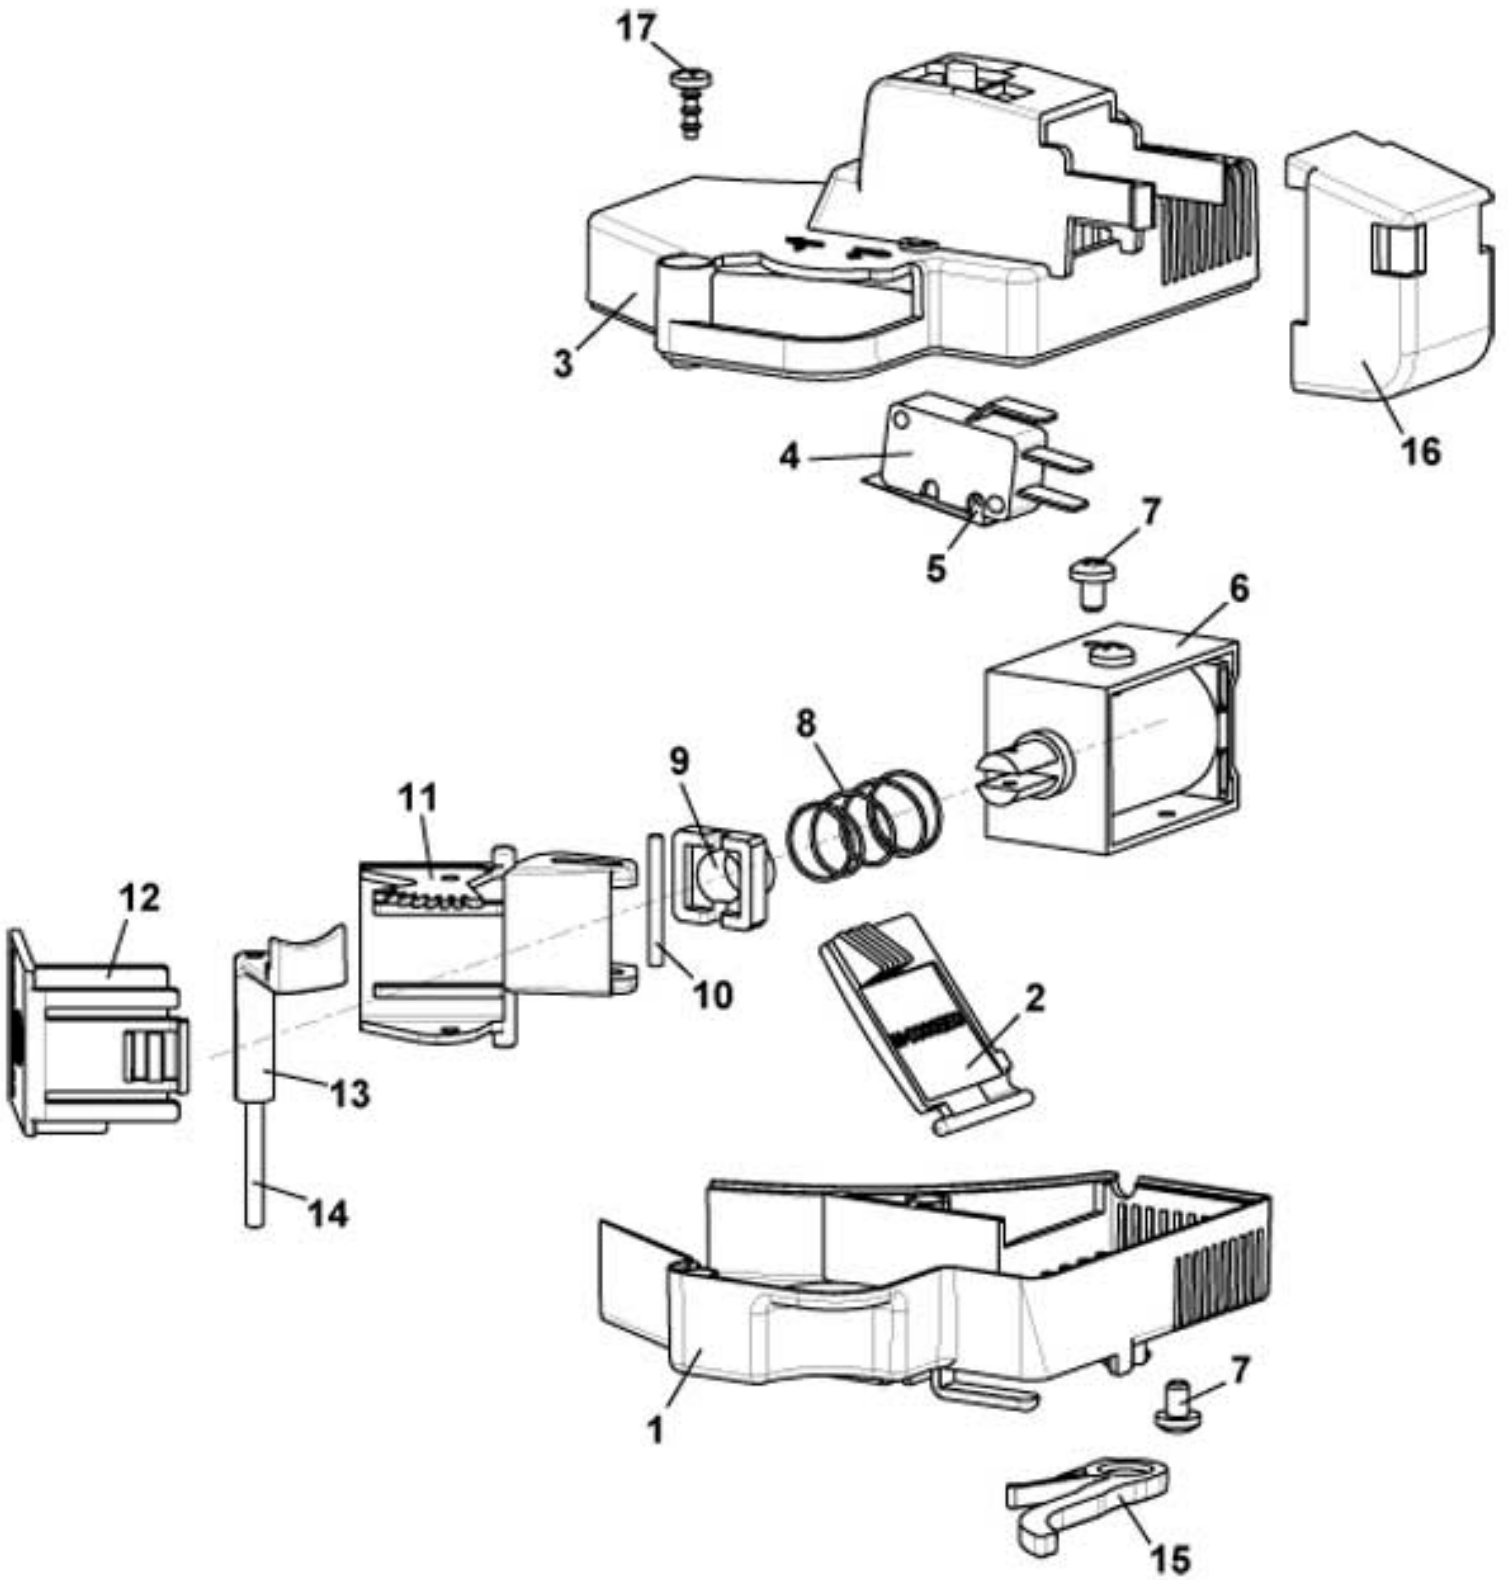

CINO XS GRANDE - VERTICAL MILL GROUPS

Pos.	Code	Description
1	0320001525	MILLS SUPPORT W/REGULATION
	0320001525AH	MILLS SUPPORT W/REGULATION RAL 9003 SIGNAL WHITE
2	VIT0009307	6005-2RS1 BEARING
3	0320001536	WORKED LOWER MILL SUPPORT
4	0090003004	53/S GRINDER COUPLE
5	VIT0000024	M 4x8 TCB SCREW
6	0320001515	REGULATION RING NUT
	0320001515AH	REGULATION RING NUT RAL 9003 SIGNAL WHITE
7	VIT0002015	TAPPING SCREW TCB 3,5 x 9,5
8	GUA0000101	SILICONE 3262 OR
9	0320001514	REGULATION SCREEW
	0320001514AH	REGULATION SCREEW RAL 9003 SIGNAL WHITE
10	VIT0006506	D.7 RADIAL STOP RING
11	0320001533	CONTRAST SPRING
12	0320001538	LOWER MILL BODY STOPPER
13	0320001513	UPPER CARTER
	0320001513AH	UPPER CARTER RAL 9003 SIGNAL WHITE
14	0320001521	SENSOR COVER
	0320001521AH	SENSOR COVER RAL 9003 SIGNAL WHITE
15	ELT0030671	MAGNETIC SENSOR
16	VIT0002107	2,9x6,5 TAPPING TSP SCREW
17	0320001512	TRANSMISSION SHAFT
18	VIT0005101	3 x 16 SPIROL PIN
19	0320001524	COVER
	0320001524AH	COVER RAL 9003 SIGNAL WHITE
20	0320001506	LOWER CARTER
	0320001506AH	LOWER CARTER RAL 9003 SIGNAL WHITE
21	VIT0009311	SKF 6002-2RS1 BEARING
22	0320001531	HEXAGONAL SHAFT PLACE PULLEY
	0320001531AH	HEXAGONAL SHAFT PLACE PULLEY RAL 9003 SIGNAL WHITE
23	0320001537	ENGINE PULLEY
24	VIT0007002	M 4 x 6 DOWEL
25	0090006006	TOOTHED BELT
26	0320001522	MOTOR SUPPORT FLANGE
27	VIT0000030	SCREW TCB M4 x 7
28	0090003045	MILL 220 V DC MOTOR CL.F BL
29	0320001519	MILL CONTACT PROTECTION
	0320001519AH	MILL CONTACT PROTECTION RAL 9003 SIGNAL WHITE
30	0320001540	VERTICAL MILL UPPER GASKET
31	0250010290	COFFEE FEEDER
	0250010290IC	COFFEE FEEDER ORANGE RAL 2011
32	0250010292	COUNTERWEIGHT SUPPORT
	0250010292IC	COUNTERWEIGHT SUPPORT ORANGE RAL 2011
33	0250010303	COFFEE CHUTE WEIGHT
100	0320001504CL	XL BREWER VERTICAL MILL WITH BELT FROM POS. 1 TO POS. 29
101	0320001505CL	VERTICAL MILL WITH BELT FROM POS. 1 TO POS. 29 EXCLUDED POS. 15