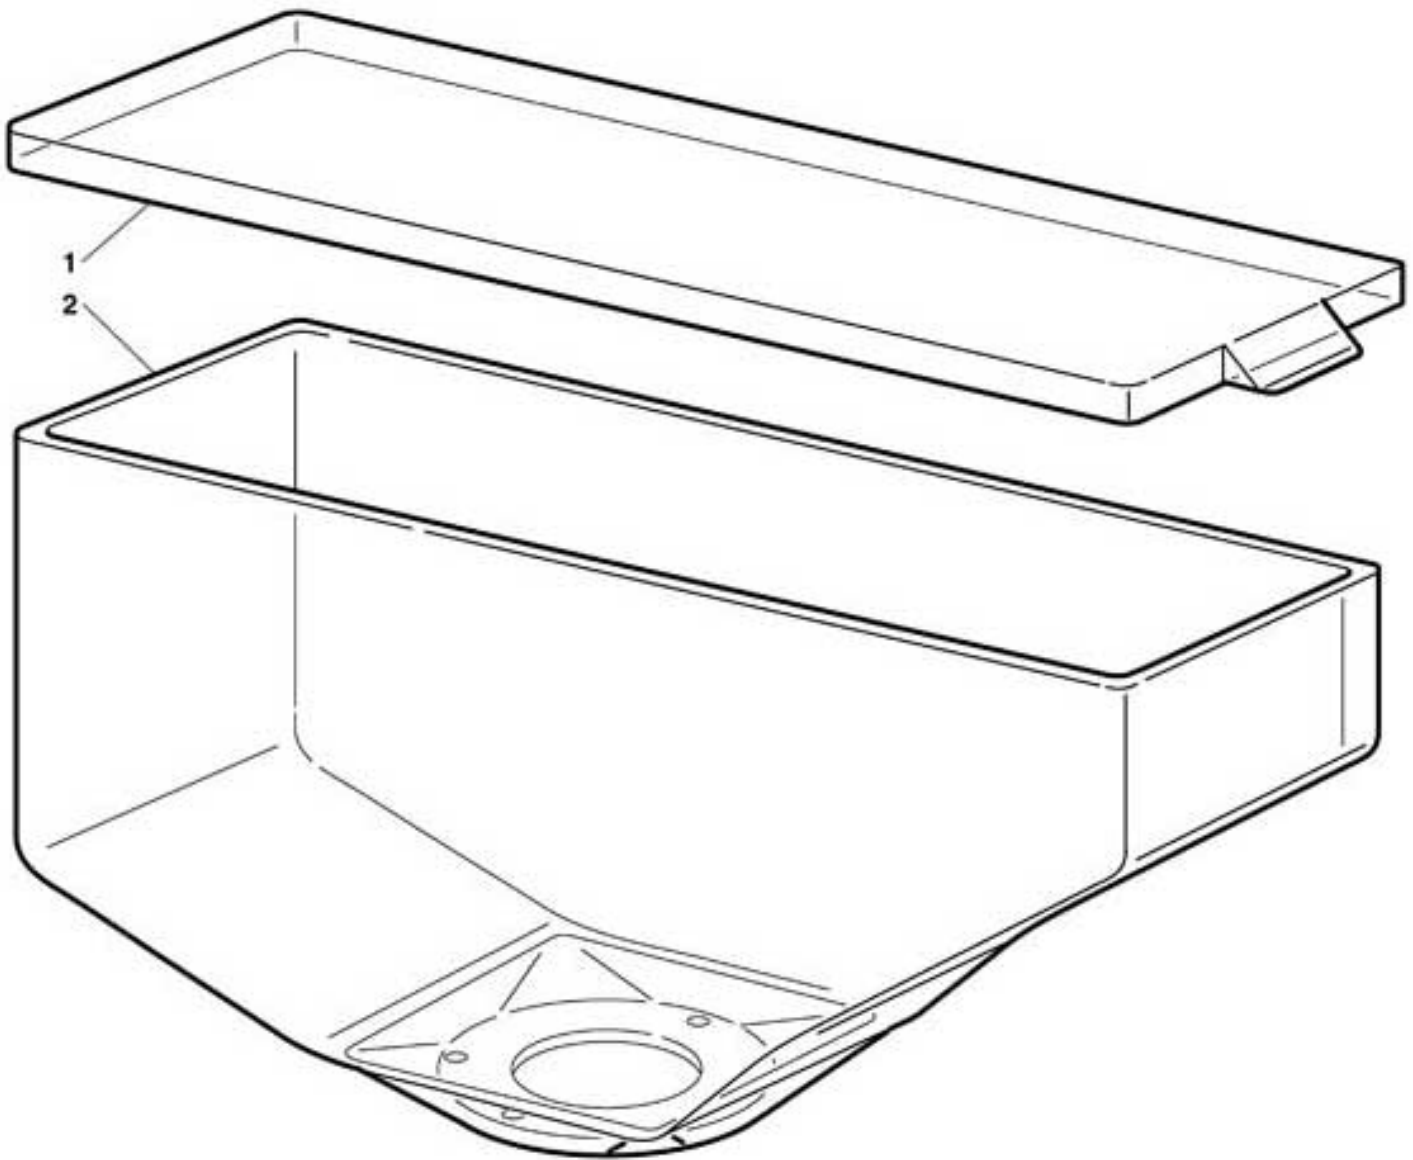

CINO XS GRANDE - PRODUCTS CONTAINER

Pos.	Code	Description
1	0230030500	INGREDIENT CONTAINER MM54 H190 WITH PINS
2	0230030236	MIXER GEAR
3	0230030012	AUGER PIN
4	GUA0000083	GASKET 123
5/a	0230030014	AUGER P.18
5/b	0230030013	AUGER P.9
6	VIT0005301	ELASTIC PIN D.2 x 14
7	0230030011	REAR BUSH
8	0230030520	INGREDIENT CONTAINER MM110 H190 WITH PINS
9	0230030237	MIXER GEAR mm.110
10/a	0230030041	INGREDIENT MIXER 112 mm
10/b	0230030042	INGREDIENT MIXER 112 mm LEFT OUTLET
11	VIT0003210	STAINLESS STEEL FLAT WASHER D. 8.4 x 14 x 1.6
12	0230030156	CONTAINER COVER 54 mm.
13	0230030158	CONTAINER LID 110 mm.
14/a	0230030058R	RIGHT PRODUCT FEEDER (BIG HOLE)
14/b	0230030044R	RIGHT PRODUCT FEEDER (SMALL HOLE)
15/a	0230030057R	LEFT PRODUCT FEEDER (BIG HOLE)
15/b	0230030043R	LEFT PRODUCT FEEDER (SMALL HOLE)
16	0230030059R	FRONTAL FEEDER (BIG HOLE)
17	0230030052	ANTIBRIDGING
18	0230030239	GEAR PIN FORK
19	0230030238	GEAR ROTATION PLUG
100	0230030522R	INGREDIENT CONTAINER 110MM H190 WITH PINS-AUGER 18-RIGHT OUTLET-WITH LID
101	0230030525R	INGREDIENT CONTAINER 110MM H190 WITH PINS-AUGER 18-LEFT OUTLET-WITH LID
102	0230030506R	INGREDIENT CONTAINER 54 H190- WITH PINS-AUGER 18-WITH LID
103	0230030502R	INGREDIENT CONTAINER 54 H190- WITH PINS-AUGER 9-WITH LID