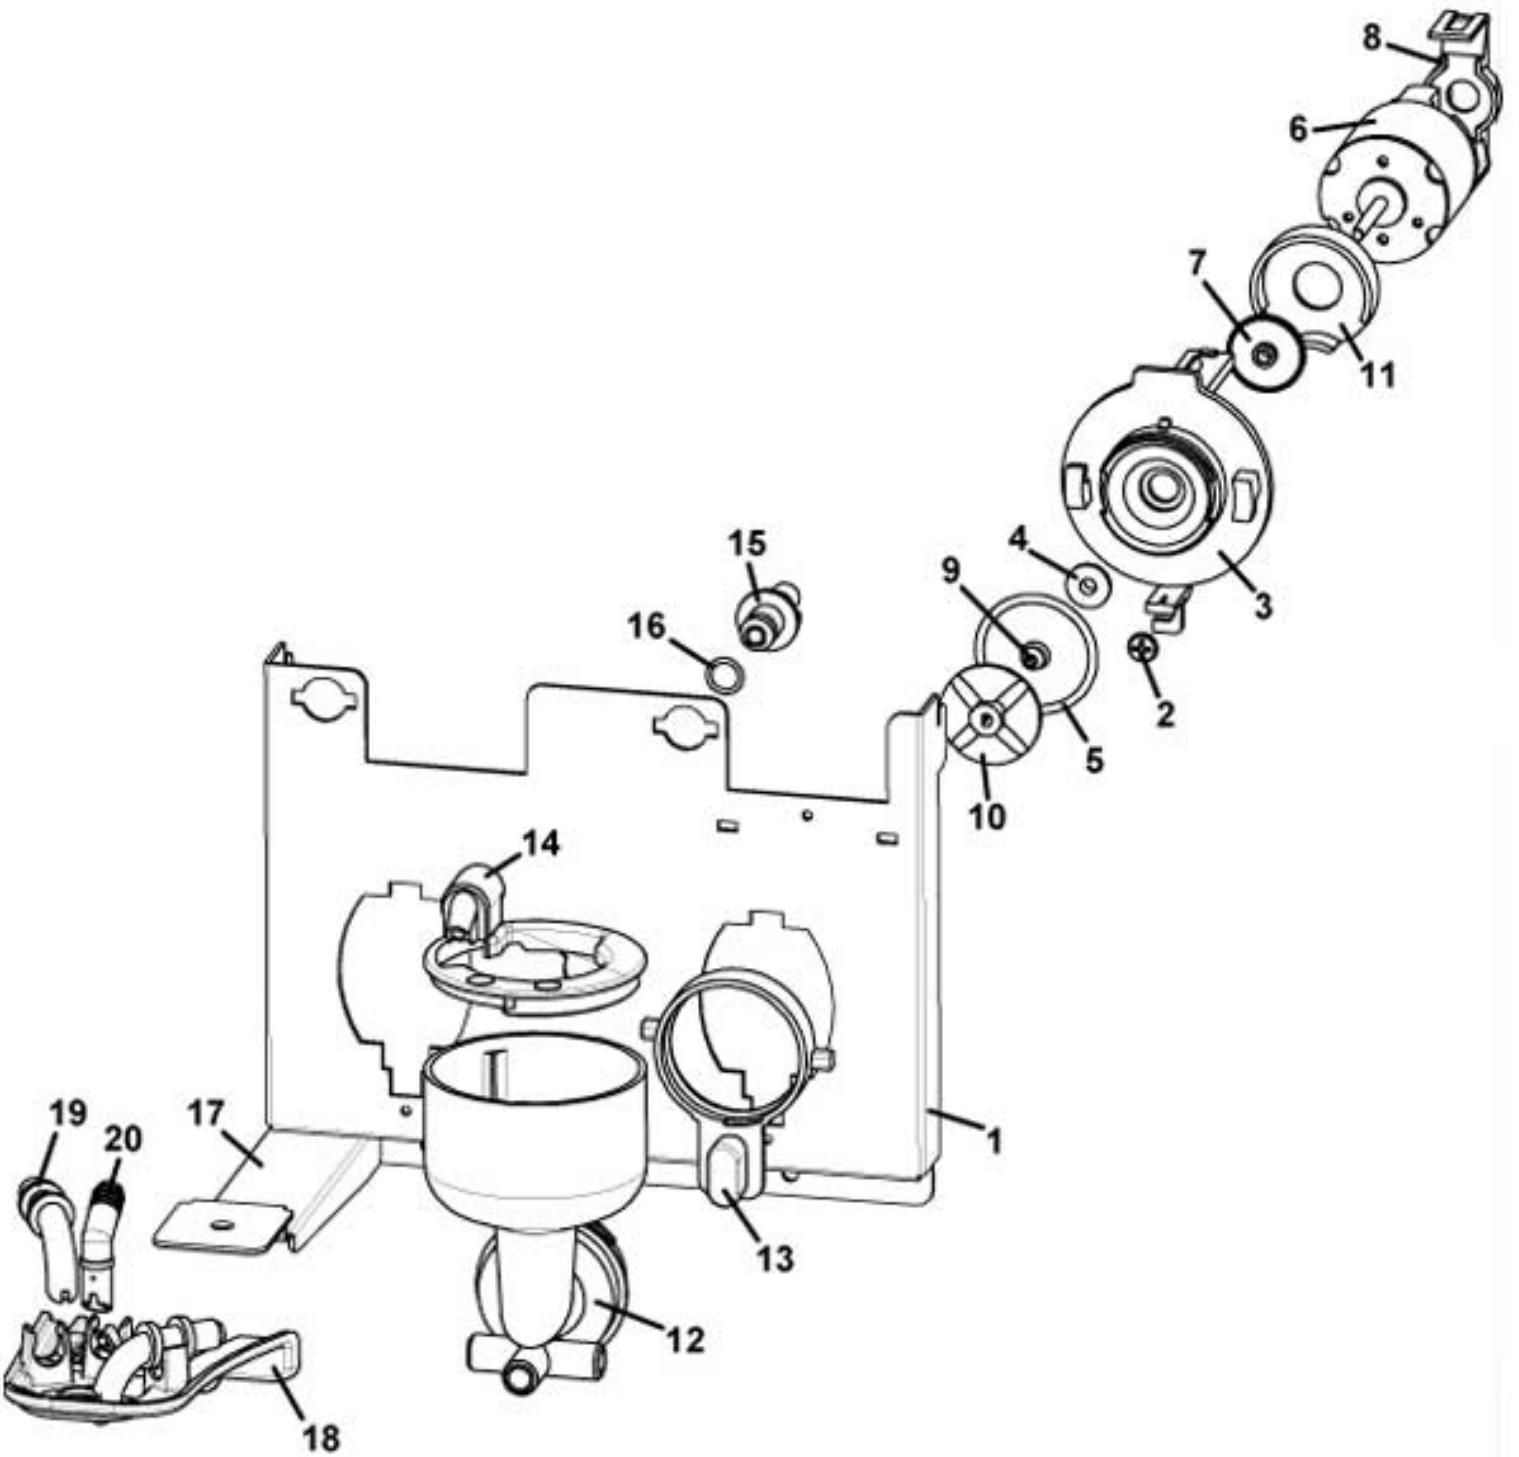

CINO XS GRANDE - MICRO GROUP BOILER

Pos.	Code	Description
1	0600019102	UPPER BOILER CASING
2	GUA0000095	OR 4300 SILICONE
3	0600019104	LOWER BOILER CASING LATERAL OUTPUT
4	0600019115	INOX ELBOW CONNECTION
5	0600019017	COCK M/F 1/8
6	0600019012	MASS BLOCK
7	ELE0000975	ESPRESSO PROBE
8	0600012658	VALVE BOILER CONNECTION
9/1	0110001117	DN1.4 G1/8 24VDC 7W 3-WAY VALVE
9/2	0110001111	24V DC 7W 2-WAY VALVE
9/a	0110010138	VALVE SLEEVE
9/b	0110010135	COIL FOR EV
9/c	0110010136	MOBILE CORE FOR EV
9d	0110010139	CONIC SPRING
10	0100001082	RUBBER HOLDER DIR. D.7 1/8
11	0100001083	D.7 1/8 RUBBER HOLDE
12	ELE0000976	MANUAL RESET THERMOSTAT 120°C
13	0100001084	NIPPLO GC 1/8
14	0110001112	EV 3 WAY F-F 1/8 24V DC
14/a	0110010142	0110001112 VALVE SLEEVE
14/b	0110010141	COIL FOR EV 0110001112
14/c	0110010144	NUCLEO MOBILE X EV 0110001112
14/d	0110010146	CONIC SPRING FOR EV 0110001112
15	0110003122	OR SPACER
16	GUA0000069	2015 OR
17	0110003121	WATER OUTLET UNION
100	0600019120CL	EV3+1 COMPLETE BOILER
101	0600019119CL	EV2+1 COMPLETE BOILER