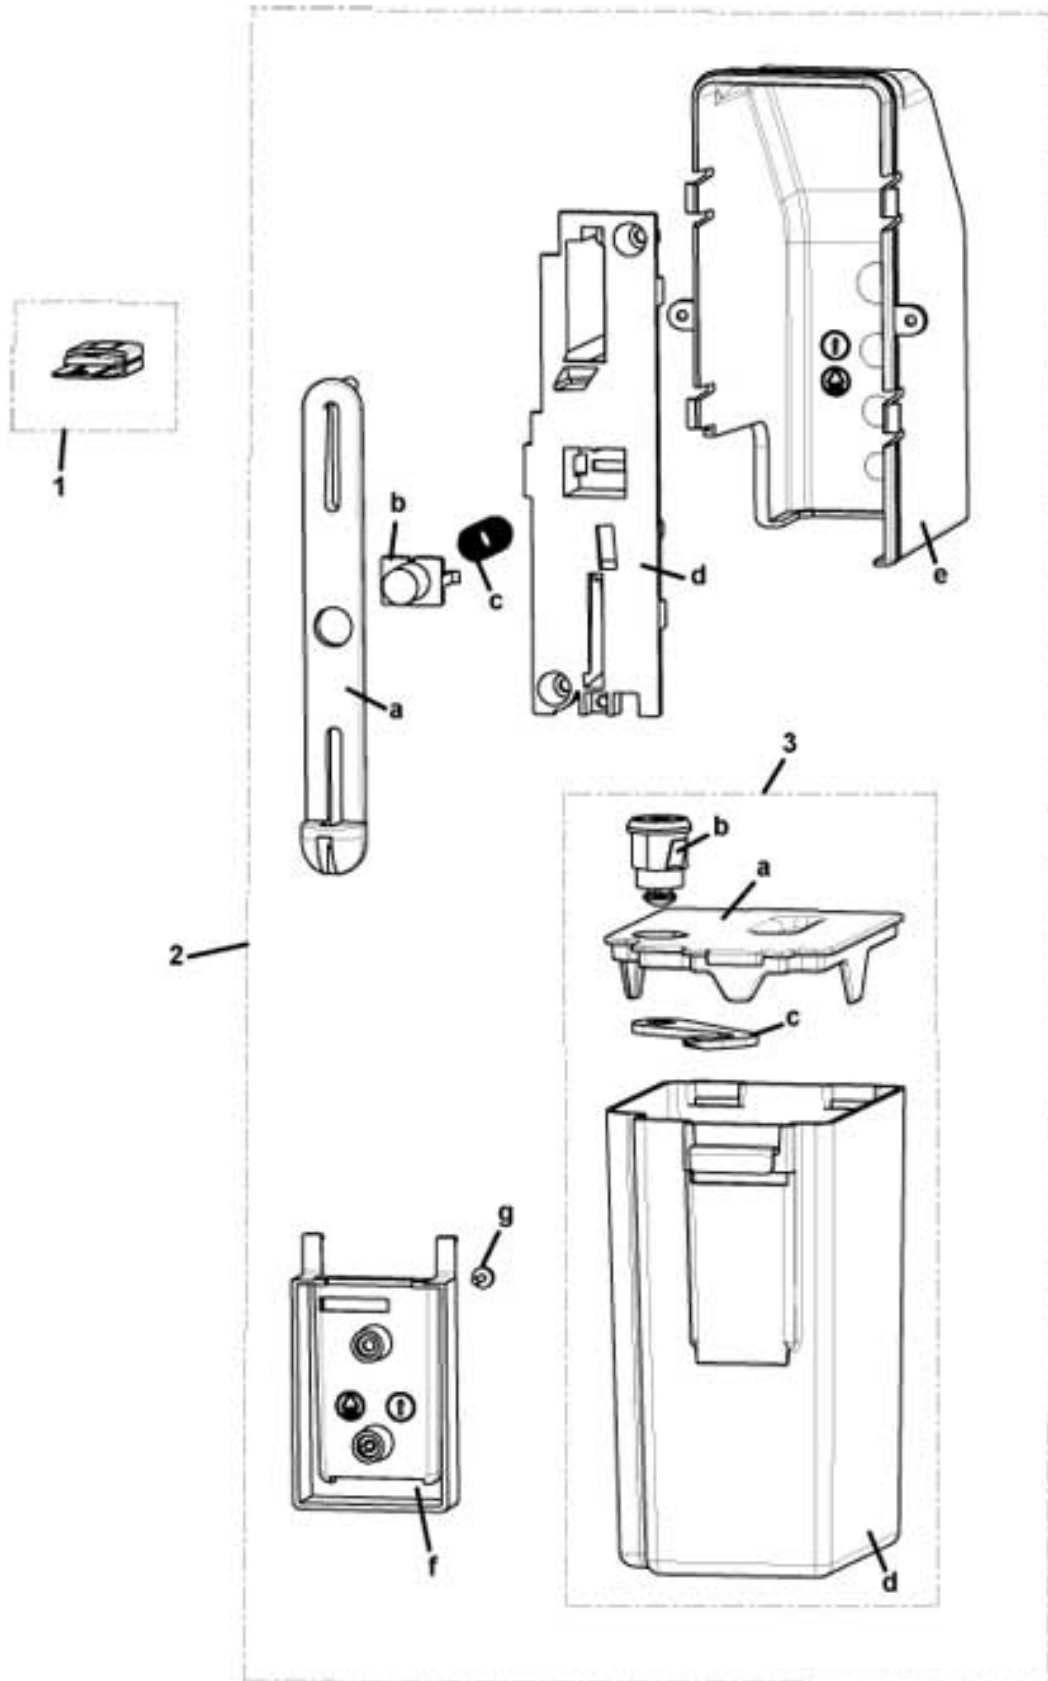

CINO XS GRANDE - COFFEE BEANS CONTAINER

Pos.	Code	Description	
1	0230015159	COFFEE CONTAINER COVER	
2	0230015158	COFFEE CONTAINER	
3	0230015066	COFFEE CONTAINER BOTTOM	
	0230015066NA	COFFEE CONTAINER BOTTOM BLACK	
4	VIT0002114	2.9x 13 STAINLESS STEEL TAPPING TCB SCREW	
5	0230015207	COFFEE CONTAINER BLADE	
	0230015207IC	COFFEE CONTAINER BLADE ORANGE RAL 2011	
100	0230015158R	COFFEE CONTAINER ASSEMBLED	assieme