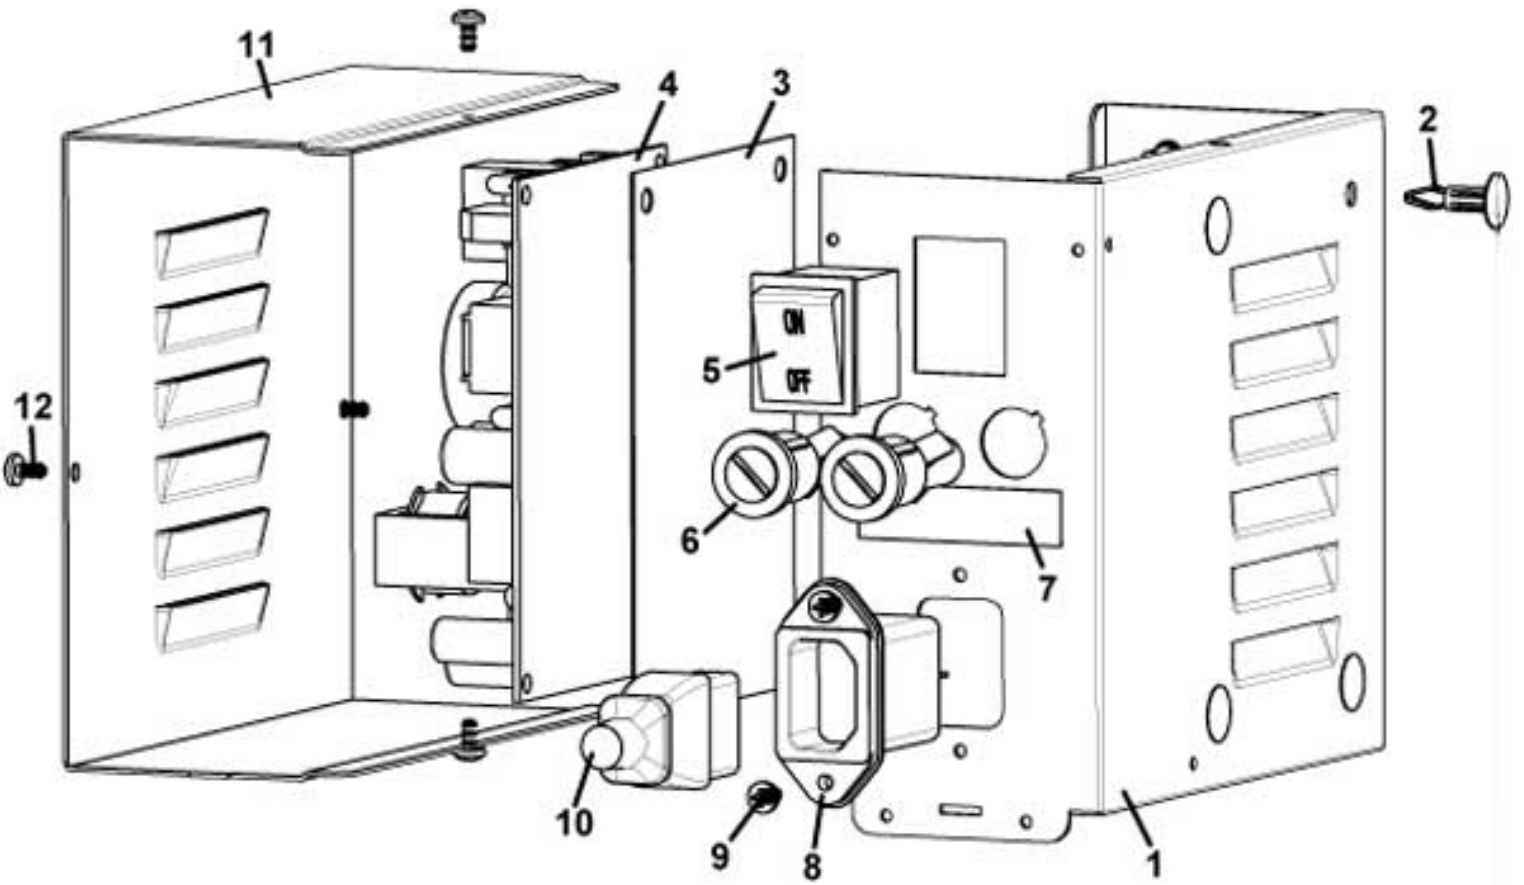

CINO XS GRANDE - SWITCHING UNIT

Pos.	Code	Description
1	0130013012	SWITCHING RIGHT UNIT
2	ELE0062013	PIN BOARD SUPPORT
3	0130013014	SWITCHING BOARD PROTECTION
4	SCH0007621	SWITCH. BOARD 220V U24V-5V "CE"
5	ELE0002014	BIPOLAR SWITCH 15A 250V
6	ELE0003507CL	FUSES HOLDER + FUSES
7	1010100124	FUSE LABEL 12A (2 FUSES)
8	ELE0002315	SOCKET 115/250V 10A WITH FILTER
9	VIT0002009	SCREW T.C.B. 3,5 x 6,5
10	ELE0055008	POWER LEAD 3X1 WITH IEC PLUG AND SCHUKO SOCKET
11	0130013013	SWITCHING LEFT UNIT
12	VIT0002002	SCREW TCB 3,5x6,5