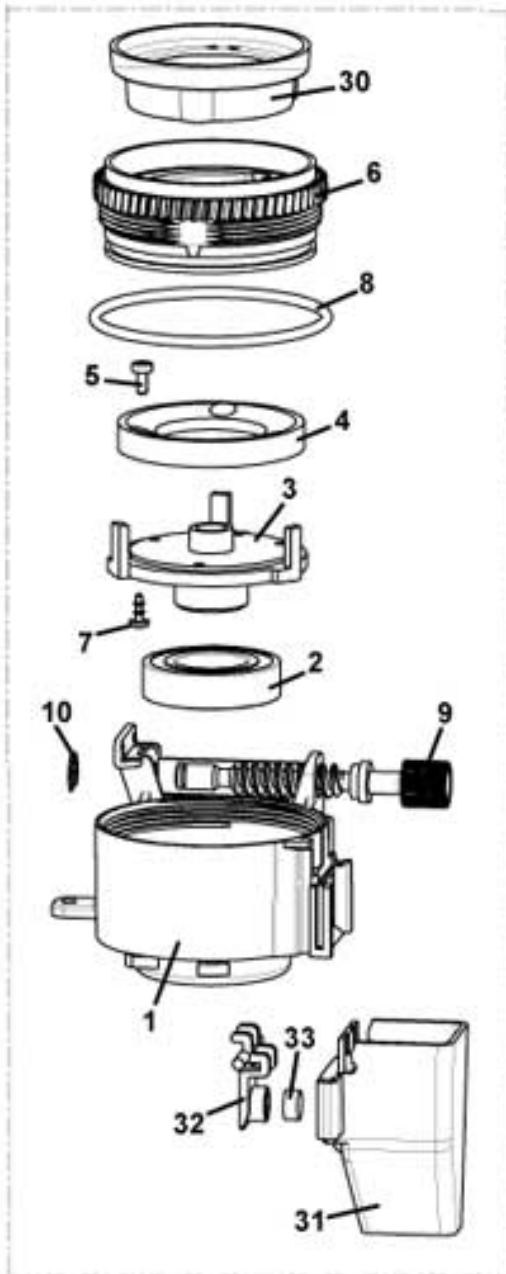

CINO XS GRANDE - WATER INLET PANEL

Pos.	Code	Description
1	0010027244	TANK SUPPORT CAM
2	0800013041	TANK
3	0110020007	D.20 PLASTIC FILTER
4	TSIL07/11T	TRANSPARENT SILICONE PIPE D.7 x 11
5	0100001065	'Y' FITTING
6	650001057	DISCHARGE PLUG
7	0800009211	ELBOW WITH RAPID CONNECTION
8	GUA0000043	OR 109
9	0110007003	VOLUME COUNTER W/RUBBERHOLDER
10	VIT0004701	M3 FR NUT
11	0800013043	TANK COVER
12	0800013046	FLOATER TANK
13	GUA0000082	SILICONE GASKET D.6
14	ELE0001514	3 A 250 V MICROSWITCH
15	VIT0002013	2.9 x 19 TAPPING TCB SCREW
16	0110001103	SOLENOID VALVE 2 WAYS
17	0800013051	VALVE GASKET
18	TSIL06/11T	TRANSPARENT SILICONE PIPE
19	0800012015	FIXED TANK CONNECTION