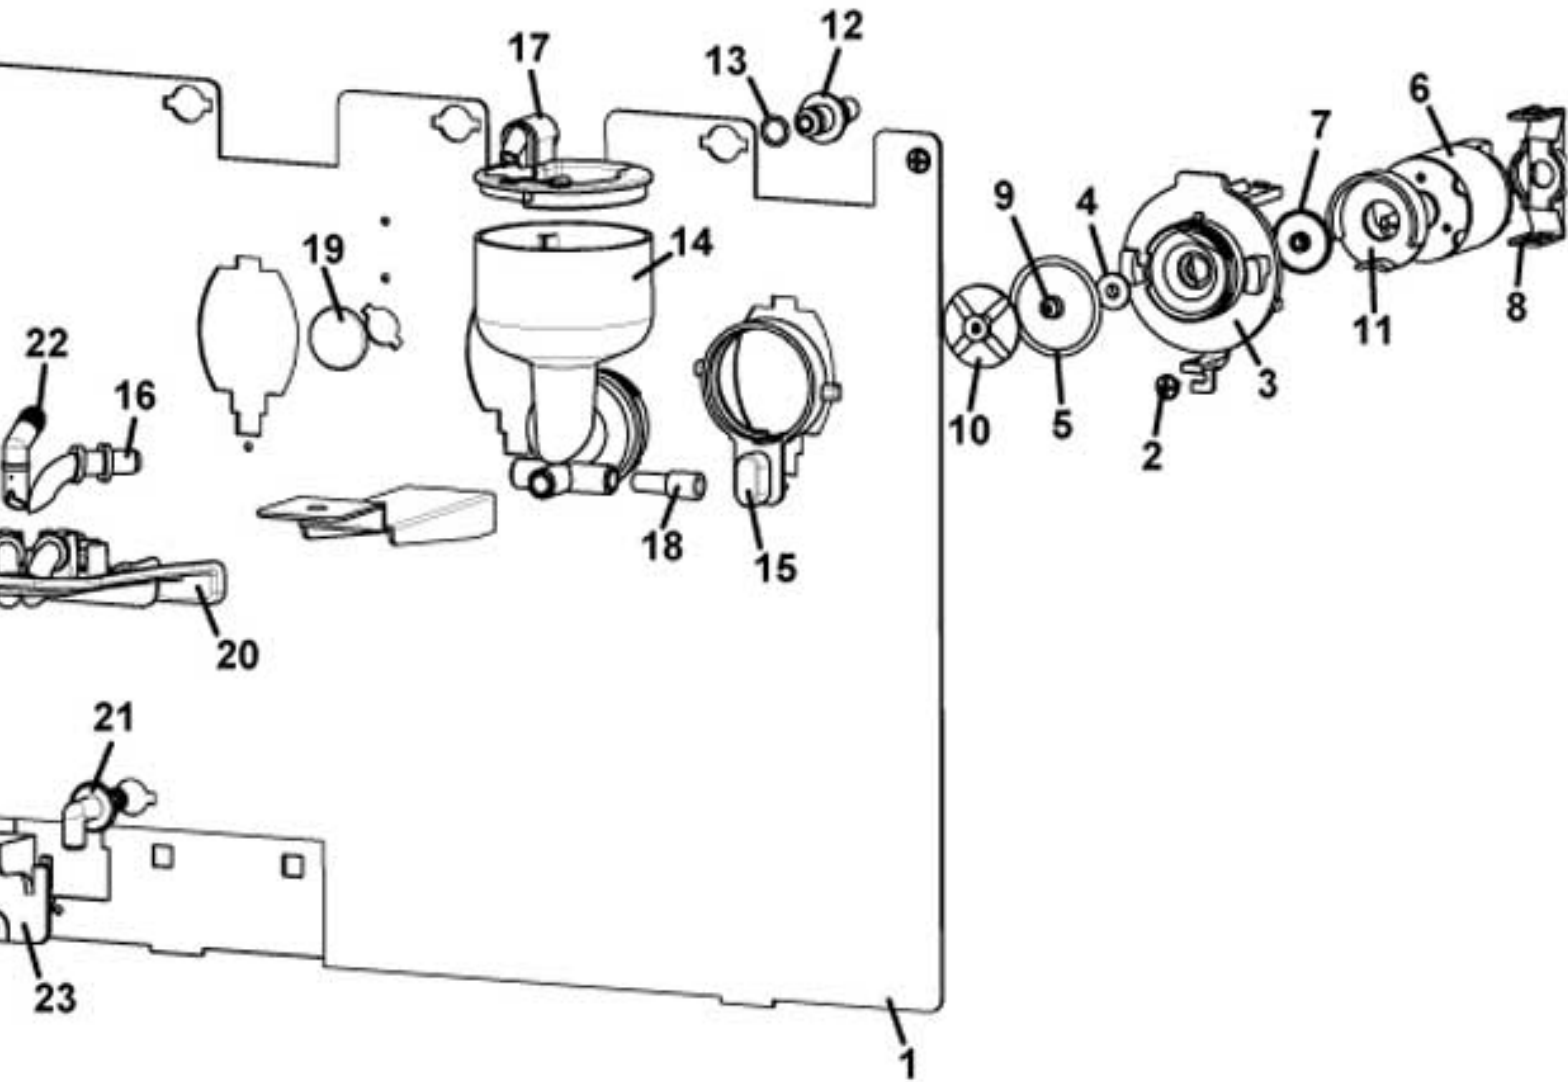

CINO XS GRANDE - MIXER PLAN (INSTANT VERSION)

Pos.	Code	Description
1	0080200002	MIXER SUPPORT
	0080200002NA	MIXER SUPPORT BLACK
2	VIT0002401	SCREW TCB 3.5 x 9.5
3	0080100005	MIXER BASE
4	0080100015	MIXER BASE BUSH
5	GUA0000084	GASKET 3131
6	0090003023	24 V DC MIXER MOTOR SHAFT D.4
7	0080100024	DRIP TRAP FAN
8	0080100009	MOTOR CONNECTION COVER
	0080100009IC	MOTOR CONNECTION COVER ORANGE RAL 2011
9	0080100014	MIXER GASKET - SHAFT D.4
10	0080100011	SMALL FAN MIXER SHAFT D.4
	0080100011PL	SMALL FAN MIXER SHAFT D.4 OVERSEAS BLUE RAL 5002
11	0080100023	MIXER COVER
	0080100023IC	MIXER COVER ORANGE RAL 2011
12	0080100043	WATER OUTLET
13	GUA0000085	SILICONE GASKET 106
14	0080100041	MIXER WITH BODY
	0080100041PL	MIXER WITH BODY OVERSEAS BLUE RAL 5002
15	0080100006	STOPPER RING
	0080100006IC	STOPPER RING ORANGE RAL 2011
16	0010020052	SPOUT DELIVERY
17	0080100042	MIXER RING WITH INLET PIPE
	0080100042PL	MIXER RING WITH INLET PIPE OVERSEAS BLUE RAL 5002
18	0080100095	COFFEE OUTLET REDUCTION D.4
19	0080100035	PLUG
	0080100035NA	PLUG BLACK
20	0020039529	PLASTIC SUPPORT PRODUCT PIPE
	0020039529NA	PLASTIC SUPPORT PRODUCT PIPE BLACK
21	0080100084	90° CONNECTION
22	0020039533	D.6 30° SPOUT DELIVERY
23	0010020836CL	TRAY CONTACTS SUPPORT ASSEMBLY
24	VIT0002009	SCREW T.C.B. 3,5 x 6,5