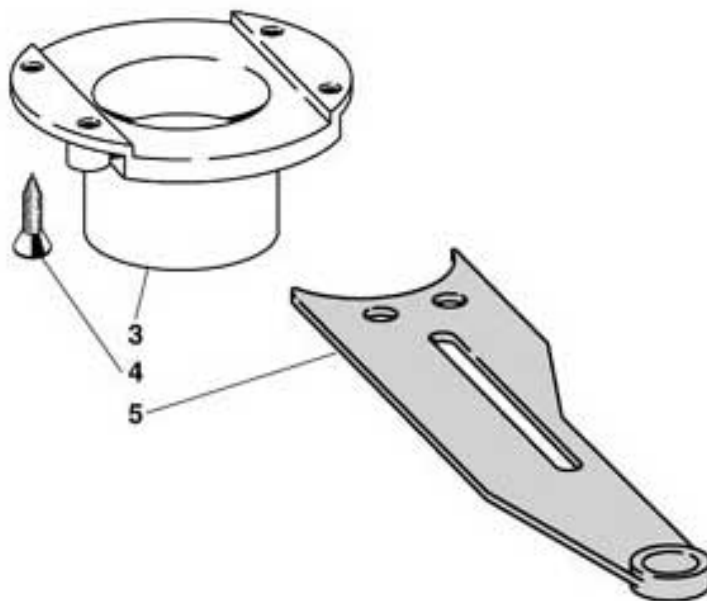

CINO XS GRANDE - PRODUCTS CONTAINER

Pos.	Code	Description
1	0230030500	INGREDIENT CONTAINER MM54 H190 WITH PINS
2	0230030236	MIXER GEAR
3	0230030012	AUGER PIN
4	GUA0000083	GASKET 123
5/a	0230030014	AUGER P.18
5/b	0230030013	AUGER P.9
6	VIT0005301	ELASTIC PIN D.2 x 14
7	0230030011	REAR BUSH
8	0230030520	INGREDIENT CONTAINER MM110 H190 WITH PINS
9	0230030237	MIXER GEAR mm.110
10/a	0230030041	INGREDIENT MIXER 112 mm
10/b	0230030042	INGREDIENT MIXER 112 mm LEFT OUTLET
11	VIT0003210	STAINLESS STEEL FLAT WASHER D. 8.4 x 14 x 1.6
12	0230030156	CONTAINER COVER 54 mm.
13	0230030158	CONTAINER LID 110 mm.
14/a	0230030058R	RIGHT PRODUCT FEEDER (BIG HOLE)
14/b	0230030044R	RIGHT PRODUCT FEEDER (SMALL HOLE)
15/a	0230030057R	LEFT PRODUCT FEEDER (BIG HOLE)
15/b	0230030043R	LEFT PRODUCT FEEDER (SMALL HOLE)
16	0230030059R	FRONTAL FEEDER (BIG HOLE)
17	0230030052	ANTIBRIDGING
18	0230030239	GEAR PIN FORK
19	0230030238	GEAR ROTATION PLUG
100	0230030522R	INGREDIENT CONTAINER 110MM H190 WITH PINS-AUGER 18-RIGHT OUTLET-WITH LID
101	0230030525R	INGREDIENT CONTAINER 110MM H190 WITH PINS-AUGER 18-LEFT OUTLET-WITH LID
102	0230030506R	INGREDIENT CONTAINER 54 H190- WITH PINS-AUGER 18-WITH LID
103	0230030502R	INGREDIENT CONTAINER 54 H190- WITH PINS-AUGER 9-WITH LID