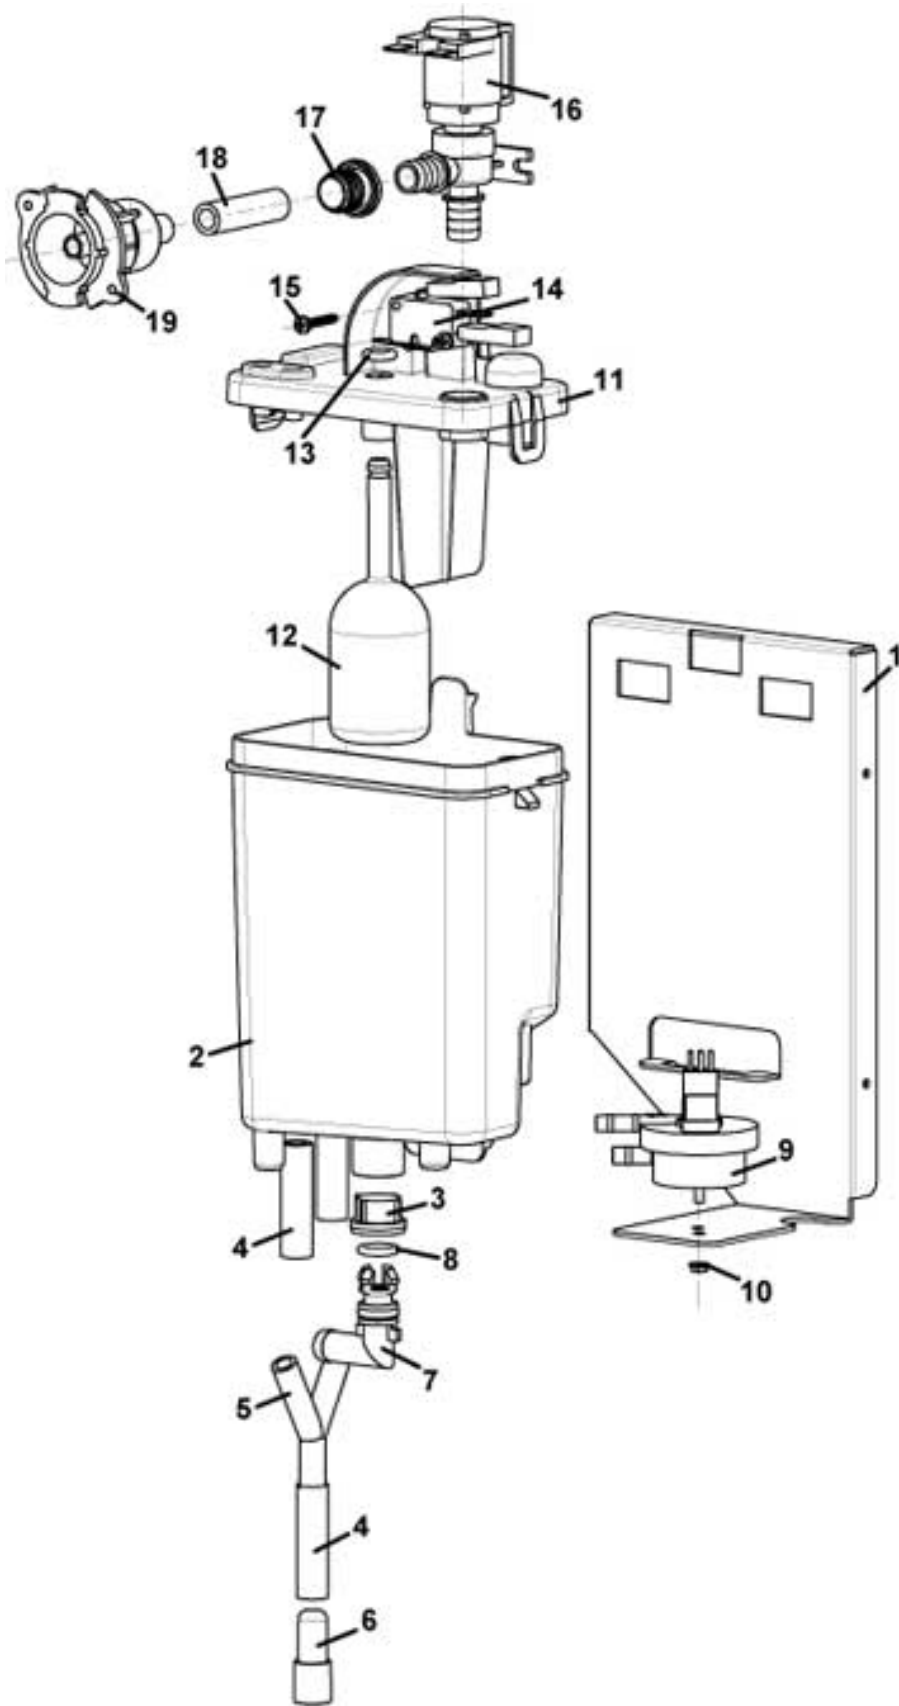

CINO XS GRANDE - 2 MIXERS SUPPORT ASSEMBLY

Pos.	Code	Description	
1	0080200012	MIXER SUPPORT	
	0080200012NA	MIXER SUPPORT BLACK	
2	VIT0002401	SCREW TCB 3.5 x 9.5	
3	0080100005	MIXER BASE	
4	0080100015	MIXER BASE BUSH	
5	GUA0000084	GASKET 3131	
6	0090003023	24 V DC MIXER MOTOR SHAFT D.4	
7	0080100024	DRIP TRAP FAN	
8	0080100009	MOTOR CONNECTION COVER	
	0080100009IC	MOTOR CONNECTION COVER ORANGE RAL 2011	
9	0080100014	MIXER GASKET - SHAFT D.4	
10	0080100011	SMALL FAN MIXER SHAFT D.4	
	0080100011PL	SMALL FAN MIXER SHAFT D.4 OVERSEAS BLUE RAL 5002	
11	0080100023	MIXER COVER	
	0080100023IC	MIXER COVER ORANGE RAL 2011	
12	0080100041	MIXER WITH BODY	
	0080100041PL	MIXER WITH BODY OVERSEAS BLUE RAL 5002	
13	0080100006	STOPPER RING	
	0080100006IC	STOPPER RING ORANGE RAL 2011	
14	0080100080	MIXER TRAP WITH INLET X2,5	
15	0080100043	WATER OUTLET	
16	GUA0000085	SILICONE GASKET 106	
17	0080200011	FIXED PIPES SUPPORT	
	0080200011NA	FIXED PIPES SUPPORT BLACK	
18	0020039529	PLASTIC SUPPORT PRODUCT PIPE	
	0020039529NA	PLASTIC SUPPORT PRODUCT PIPE BLACK	
19	0010020052	SPOUT DELIVERY	
20	0020039533	D.6 30° SPOUT DELIVERY	
100	0080100001R	MIXER BASE+MOTOR ASSEMBLY FROM POS.3 TO POS. 11	assieme
101	0080200010CL	2 MIXERS SUPPORT