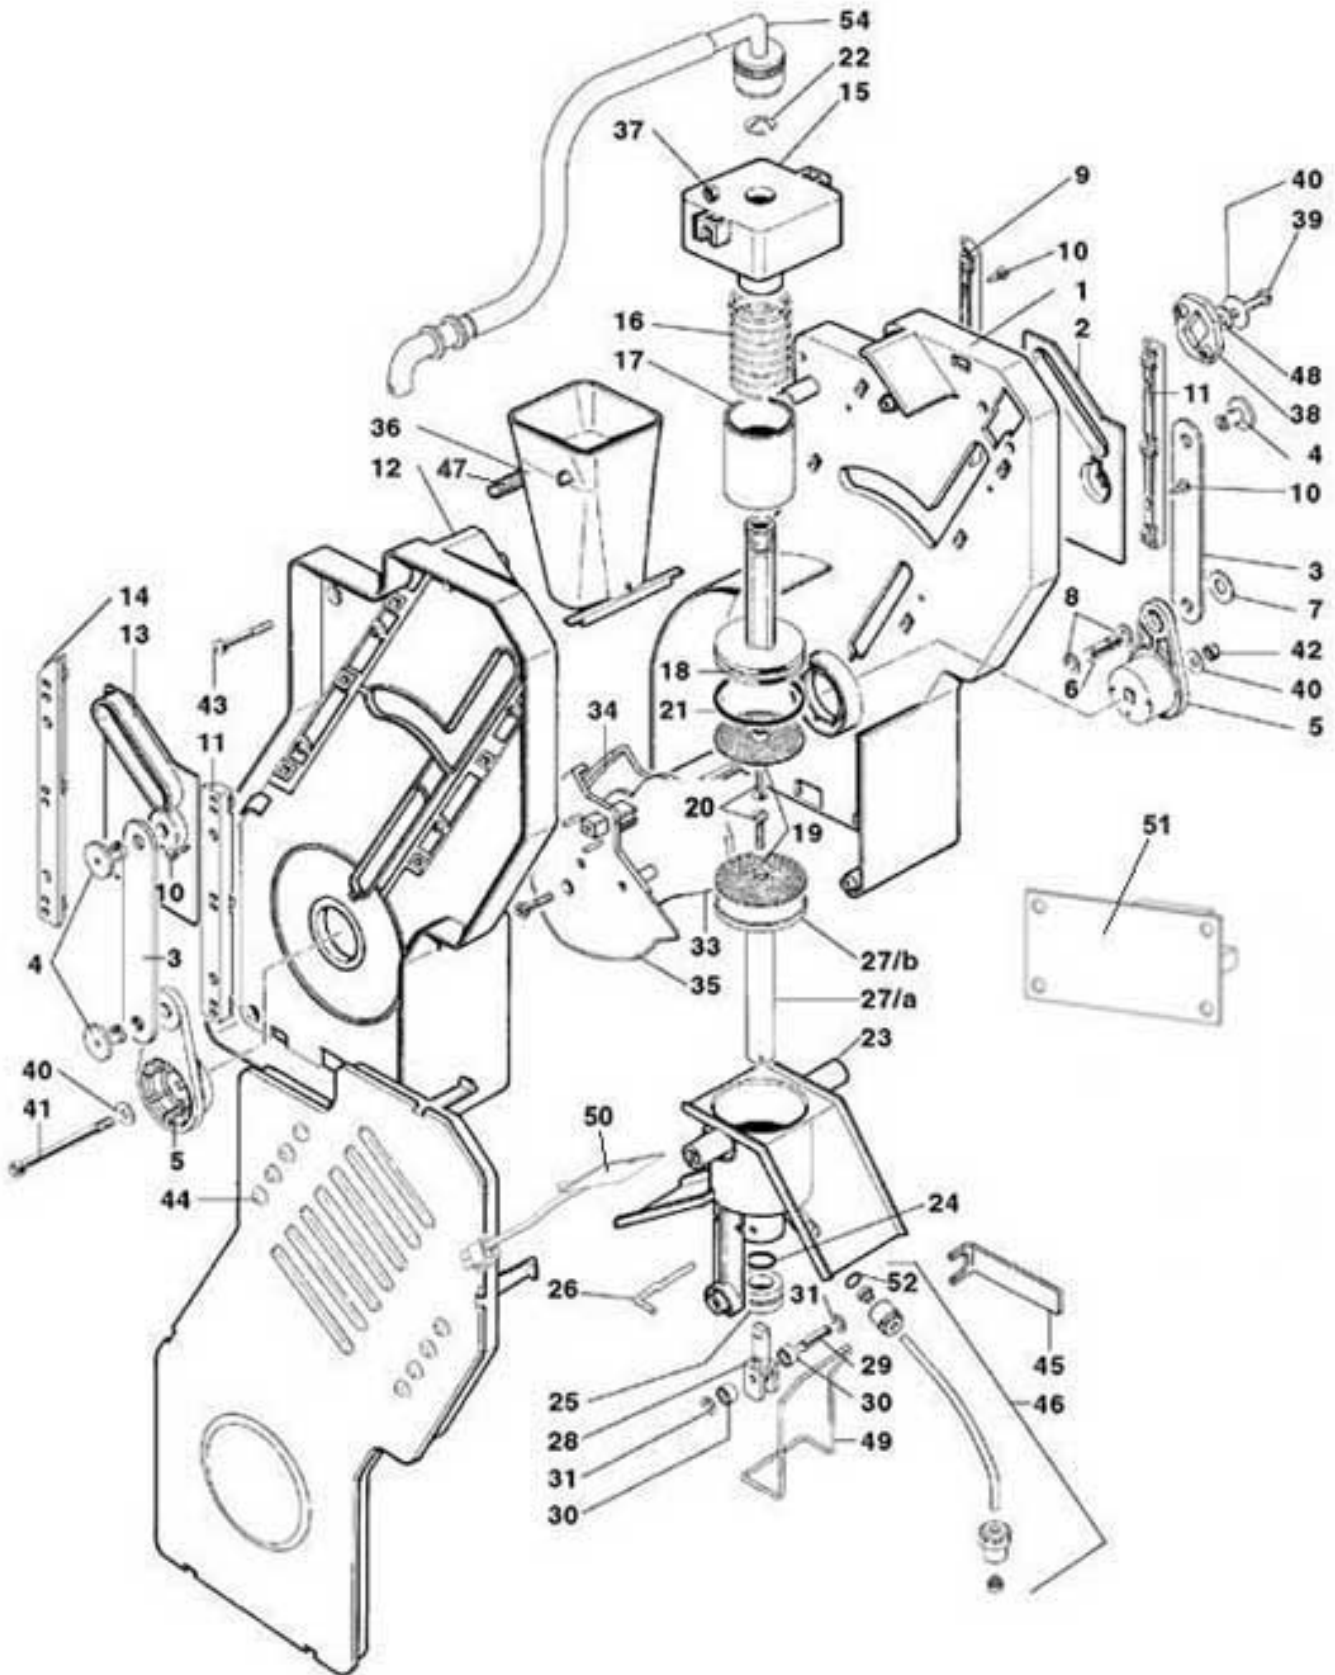

CINO XS GRANDE - MICRO COFFEE GROUP

Pos.	Code	Description
1	0250008005	R.H. FRAME It's part of kit 0250008005R
2	0250008084	R.H. INFUSION CHAMBER CAM
3	0250008009	CONNECTING ROD
4	0250008028	PIN FOR CONNECTING ROD
5	0250008011	R.H. CRANK
6	0250008014	MOTOR CRANK PIN
7	0250008042	ANTIVIBRATION WASHER
8	VIT0006515	D.5 RADIAL STOP RING
9	0250008031	R.H. REAR GUIDE
10	VIT0002026	3.5x 6.5 STAINLESS STEEL TAPPING TCB SCREW
11	0250008033	FRONT GUIDE
12	0250008006	L.H. FRAME It's part of kit 0250008005R
13	0250008085	L.H. INFUSION CHAMBER CAM
14	0250008032	L.H. REAR GUIDE
15	0250008086	UPPER FILTER SUPPORT
16	0250008024	UPPER FILTER SPRING
17	0250008087	SPRING COVER PIPE
18/a	0250008026	D.36 UPPER FILTER FOR COFFEE BEANS GROUP D. 36
18/b	0250008208	D.40 UPPER FILTER FOR COFFEE BEANS GROUP D. 40
	0250008208IC	D.40 UPPER FILTER FOR COFFEE BEANS GROUP D. 40 ORANGE RAL 2011
19/a	0250008099	FILTER FOR COFFEE BEANS GROUP D. 36
19/b	0250008211	FILTER D.40 FOR COFFEE BEANS GROUP D. 40
20	VIT0000121	M 3x8 TSP SCREW
21/a	GUA0000080	SILICONE 4112 OR FOR COFFEE BEANS GROUP D. 36
21/b	GUA0000097	SILICONE 4131 OR FOR COFFEE BEANS GROUP D. 40
22	VIT0006513	D.8 STAINLESS STEEL INSIDE SEEGER
23/a	0250008046R	INFUSION CHAMBER FOR COFFEE BEANS GROUP D. 36
23/b	0250008206R	INFUSION CHAMBER D.40 FOR COFFEE BEANS GROUP D. 40
24	GUA0000065	SILICONE OR 112
25	0250008053	LOWER INLET CUP BUSH
26	0250008029	GLASS BUSH PIN
27/a	0250008108	FILTER SUPPORT SHFT It's part of kit 0250008108R
27/b	0250008122	LOWER FILTER FOR COFFEE BEANS GROUP D. 36
27/c	0250008209	LOWER FILTER D.40 FOR COFFEE BEANS GROUP D. 40
	0250008209IC	LOWER FILTER D.40 FOR COFFEE BEANS GROUP D. 40 ORANGE RAL 2011
28	0250008106	LOWER FILTER ROLL SUPPORT
29	0250008021	ROLL SHAFT
30	0250008022	ROLL SHAFT
31	VIT0006516	D.3.2 RADIAL STOP RING
33	0250008083	FILTER EJECTION CAM
34	0250008016	R.H. FILTER RECOVERY CAM
35	0250008017	L.H. FILTER RECOVERY CAM
36	0250008036	COFFEE CONE
37	VIT0004803	STAINLESS STEEL NUT M4
38	0250008035	SETTING PLATE
39	VIT0000032	M 4x8 INOX TCB SCREW
40	VIT0003309	4.3x16x1.5 STAINLESS STEEL FLAT WASHER
41	VIT0005523	4x60 STAINLESS STEEL TCEI SCREW
42	VIT0004810	M 4 SELFLOCKING NUT
43	VIT0002461	SCREW TCCCR 4,2 x 26
44	0250008039	L.H. FRAME COVER
	0250008039CM	L.H. FRAME COVER FOR COFFEE BEANS GROUP D. 40 MERCEDES GREY RAL 9006
	0250008039IC	L.H. FRAME COVER FOR COFFEE BEANS GROUP D. 40 ORANGE RAL 2011
45	0250008048	KEY FOR NUT
46	0250008110CL	WATER INLET PIPER ASSEMBLY
47	VIT0009203	M 3 CONNECTION FOR THERMOPLASTIC
48	VIT0003451	GROWER SPRING WASHER
50	0250008088	WASHER FOR CHAMBER CAM
51	0250008109R	D.36 LOWER FILTER+ROLL SUPPORT ASSEMBLY
52	GUA0000061	2010 VITON OR
53	0250008107R	LOWER FILTER ROLL SUPPORT
54	0250008176CL	COFFEE OUTLET PIPE ASSEMBLY
100	0250008001R	MICRO COFFEE GROUP FOR COFFEE BEANS GROUP D. 36
101	0250008201R	MICRO COFFEE GROUP D.40 FOR COFFEE BEANS GROUP D. 40
102	0250008026R	D.36 UPPER FILTER ASSEMBLY FOR COFFEE BEANS GROUP D. 36
103	0250008208R	D.40 UPPER FILTER ASSEMBLY FOR COFFEE BEANS GROUP D. 40
104	0250008108R	D.36 LOWER FILTER
105	0250008209R	D.40 LOWER FILTER ASSEMBLY
106	0250008210R	LOWER FILTER D.40+ SUPPORT ROLL ASSEMBLED

assieme