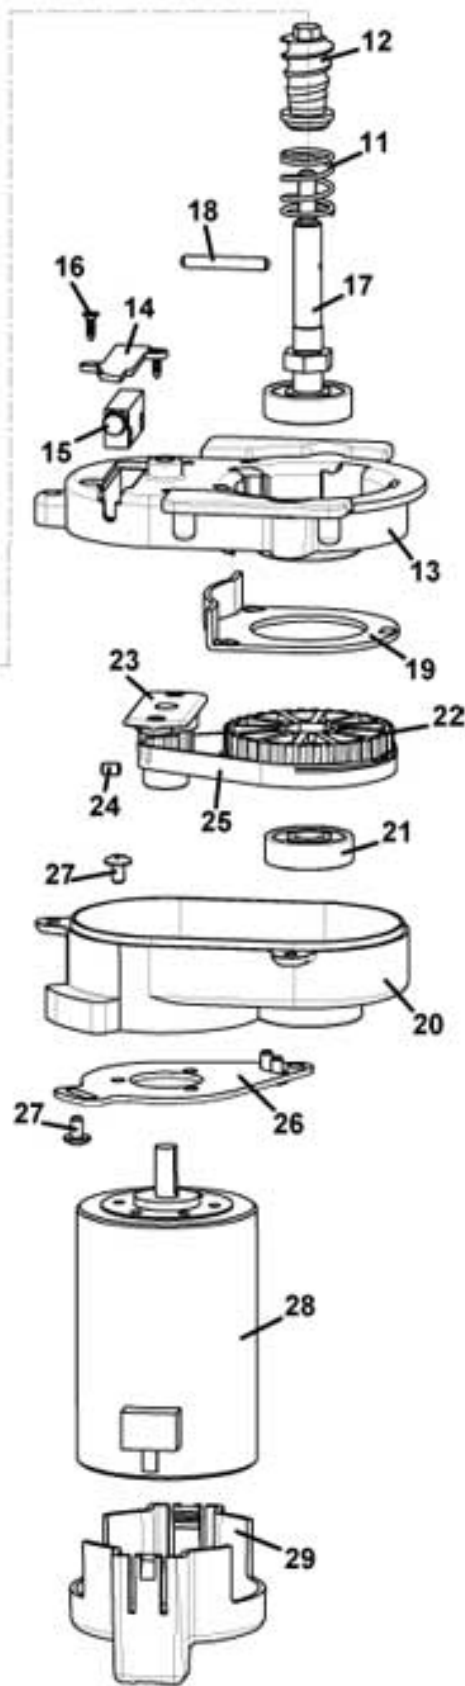

CINO XS GRANDE - WATER INLET PANEL

Pos.	Code	Description
1	0010027244	TANK SUPPORT CAM
2	0800013041	TANK
3	0110020007	D.20 PLASTIC FILTER
4	TSIL07/11T	TRANSPARENT SILICONE PIPE D.7 x 11
5	0100001065	'Y' FITTING
6	650001057	DISCHARGE PLUG
7	0800009211	ELBOW WITH RAPID CONNECTION
8	GUA0000043	OR 109
9	0110007003	VOLUME COUNTER W/RUBBERHOLDER
10	VIT0004701	M3 FR NUT
11	0800013043	TANK COVER
12	0800013046	FLOATER TANK
13	GUA0000082	SILICONE GASKET D.6
14	ELE0001514	3 A 250 V MICROSWITCH
15	VIT0002013	2.9 x 19 TAPPING TCB SCREW
16	0110001103	SOLENOID VALVE 2 WAYS
17	0800013051	VALVE GASKET
18	TSIL06/11T	TRANSPARENT SILICONE PIPE
19	0800012015	FIXED TANK CONNECTION