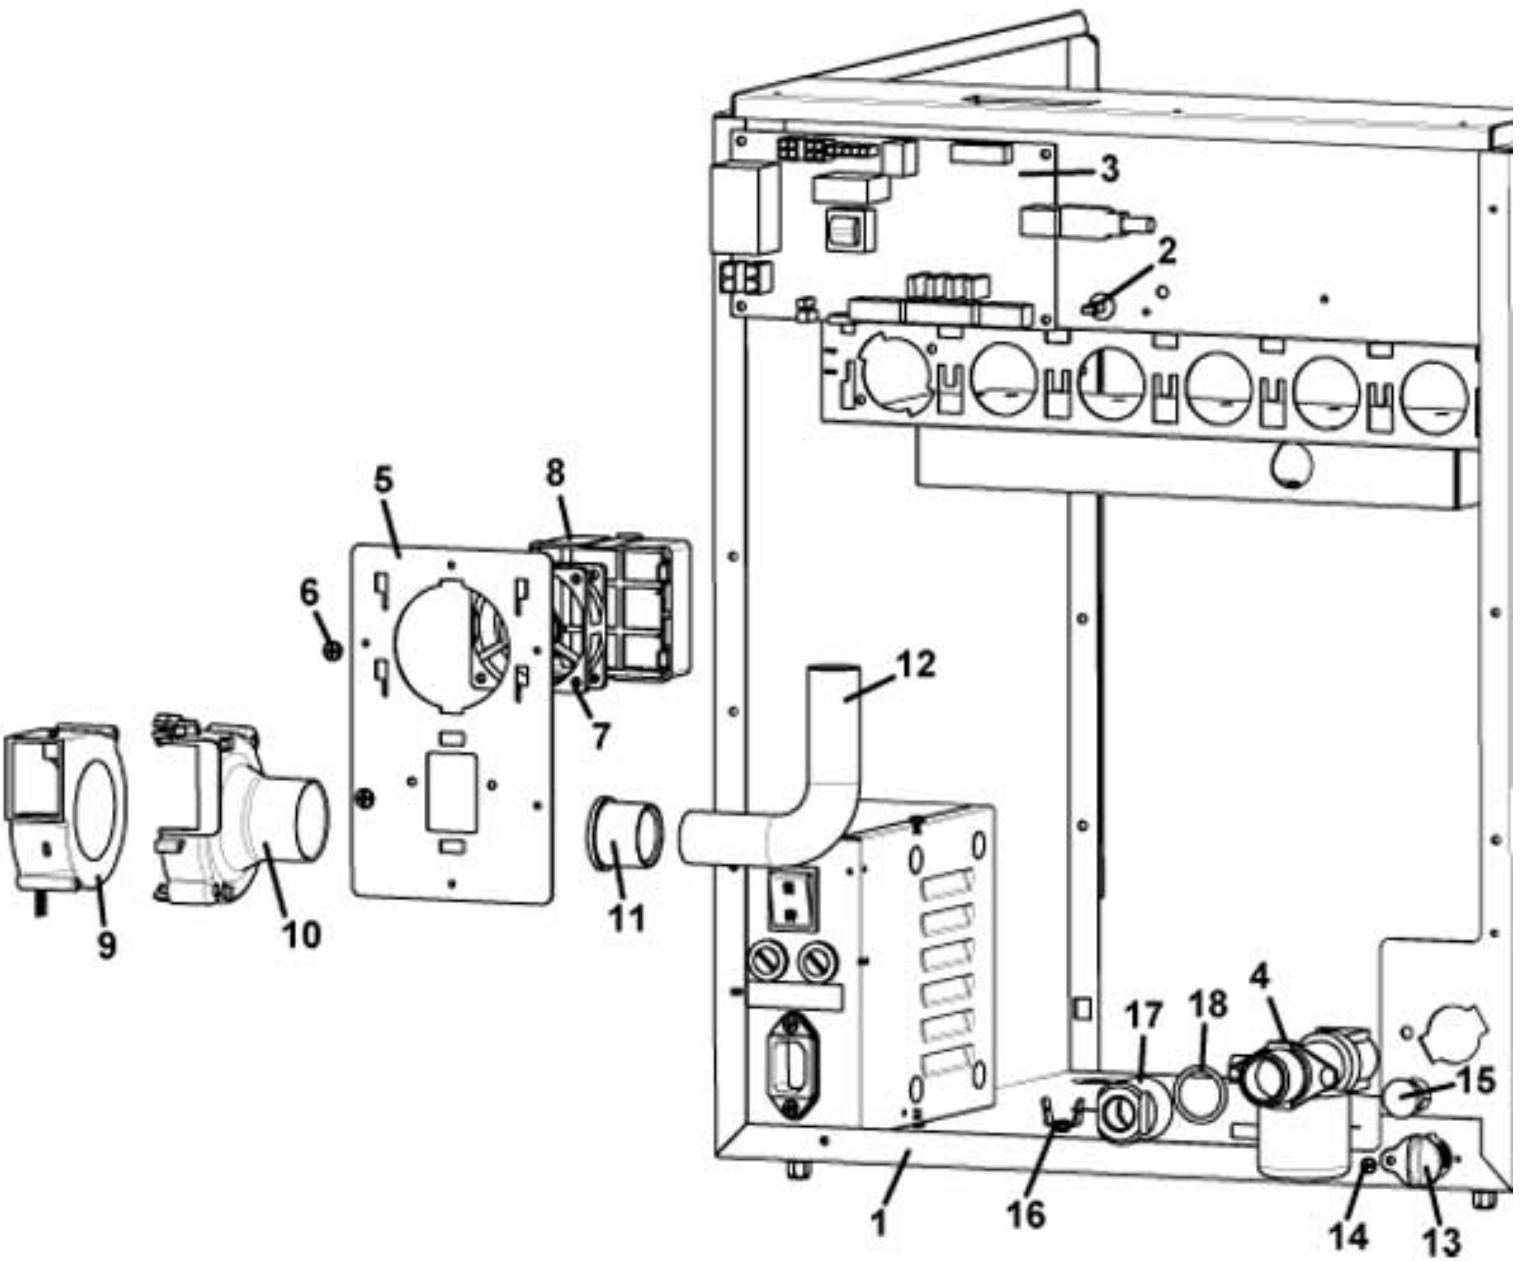

CINO XS GRANDE - REAR VIEW CABINET

Pos.	Code	Description
1	0010024105	S/B CABINET STRUCTURE
	0010024105DE	S/B CABINET STRUCTURE REMBRANT SILVER GREY
	0010024105NA	S/B CABINET STRUCTURE BLACK
2	ELE0062013	PIN BOARD SUPPORT
3	SCH0007960	CPU POWER BOARD
4	0110001058	24V INLET SAFETY VALVE
5	0130013018	FAN SUPPORT
	0130013018NA	FAN SUPPORT BLACK
6	VIT0002401	SCREW TCB 3.5 x 9.5
7	ELE0000462	AXIAL FAN 24DC-LOWER SPEED
8	0010027064	FAN COVER
9	ELE0000465R	24V DC FAN
10	0010024129	EXHAUSTER SUPPORT
	0010024129NA	EXHAUSTER SUPPORT BLACK
11	0070020073	EXHAUST REDUCTION
	0070020073CY	EXHAUST REDUCTION TECHNIC GREY RAL 9018
	0070020073NA	EXHAUST REDUCTION BLACK
12	TEOL000001CL2	SPIRAL PIPE D.20 L.300MM
13	0600016455	WATER OUTLET PLUG
14	VIT0002009	SCREW T.C.B. 3,5 x 6,5
15	GUA0011010	PLUG
16	ELE0060520	GROUND PIN
17	0810010558	WATER INLET VALVE CONNECTION
18	GUA0000021	GASKET 130