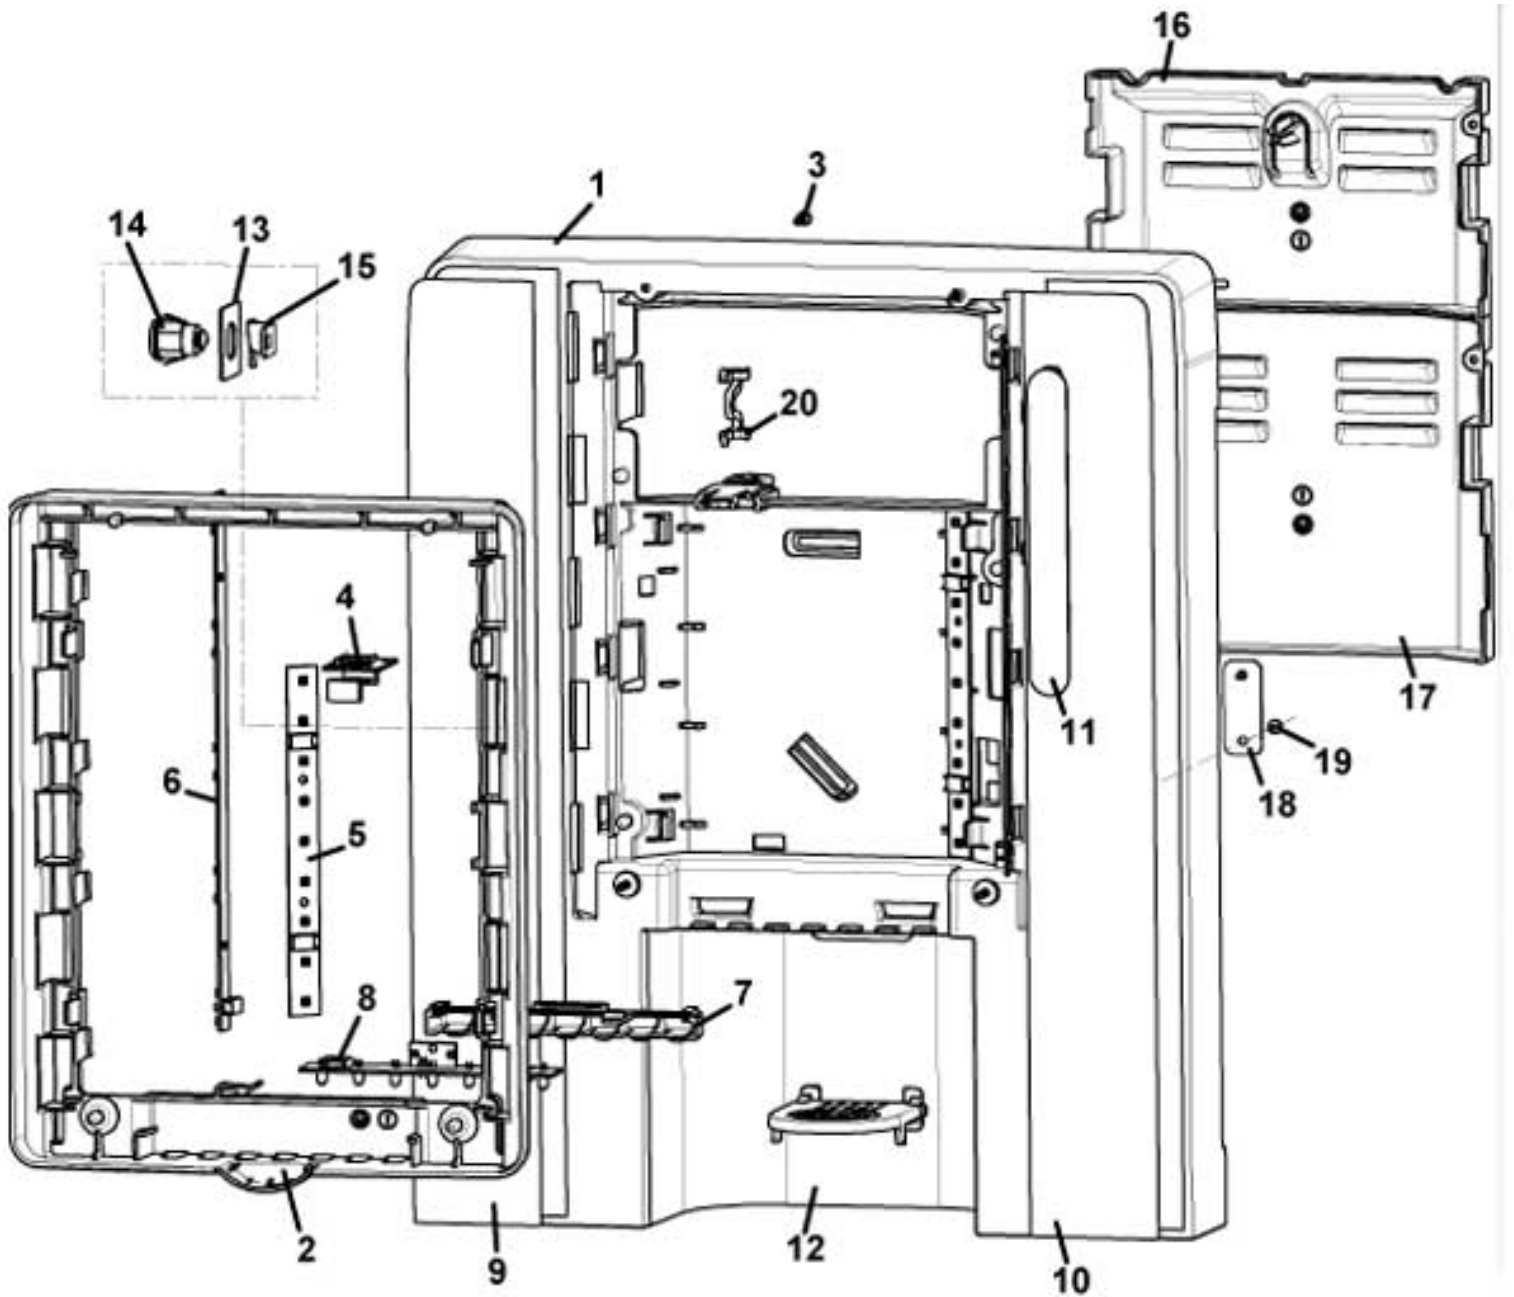

Pos.	Code	Description
1	0020039006	DOOR STRUCTURE
	0020039006CG	DOOR STRUCTURE LIGHT GREY RAL 7035
	0020039006CM	DOOR STRUCTURE MERCEDES GREY RAL 9006
2	0020039007	FRONTAL FRAME
	0020039007CG	FRONTAL FRAME LIGHT GREY RAL 7035
	0020039007CM	FRONTAL FRAME MERCEDES GREY RAL 9006
3	VIT0002466	QUICK-THREAD SCREW 3.5 x 16 CROSS
4	SCH0005860	FLASH BOARD
5	SCH0008160	FRONTAL PANEL LIGHTING BOARD
6	SCH0008120	LATERAL LIGHTING BOARD
7	0020039078	DELIVERY LIGHTING SUPPORT
	0020039078TR	DELIVERY LIGHTING SUPPORT TRASPARENT
8	SCH0008141	LOGO CUP STATION LIGHTING BOARD
9	0020039043	SX LATERAL PANEL
10	0020039048	G13 PREDISPOSITION DX PANEL
11	0020039537	COIN BOX BLOCKING TAB
	0020039537CM	COIN BOX BLOCKING TAB MERCEDES GREY RAL 9006
	0020039537NA	COIN BOX BLOCKING TAB BLACK
12		See table CUPS STOP
13	0020037014	LOCK PLATE
14	SER0000020	LOCK
15	0020037015	LOCK BRACKET
16	0020039075	UPPER DOOR INTERNAL COVER
	0020039075IC	UPPER DOOR INTERNAL COVER ORANGE RAL 2011
17	0020039076	LOWER DOOR INTERNAL COVER
	0020039076NA	LOWER DOOR INTERNAL COVER BLACK
18	0020039551	CABLE FIXING PLATE
	0020039551NA	CABLE FIXING PLATE BLACK
19	VIT0002469	SCREW TC 3.5 x 10
20	0020039080	FRONTAL GLASS LOCK
	0020039080NA	FRONTAL GLASS LOCK BLACK