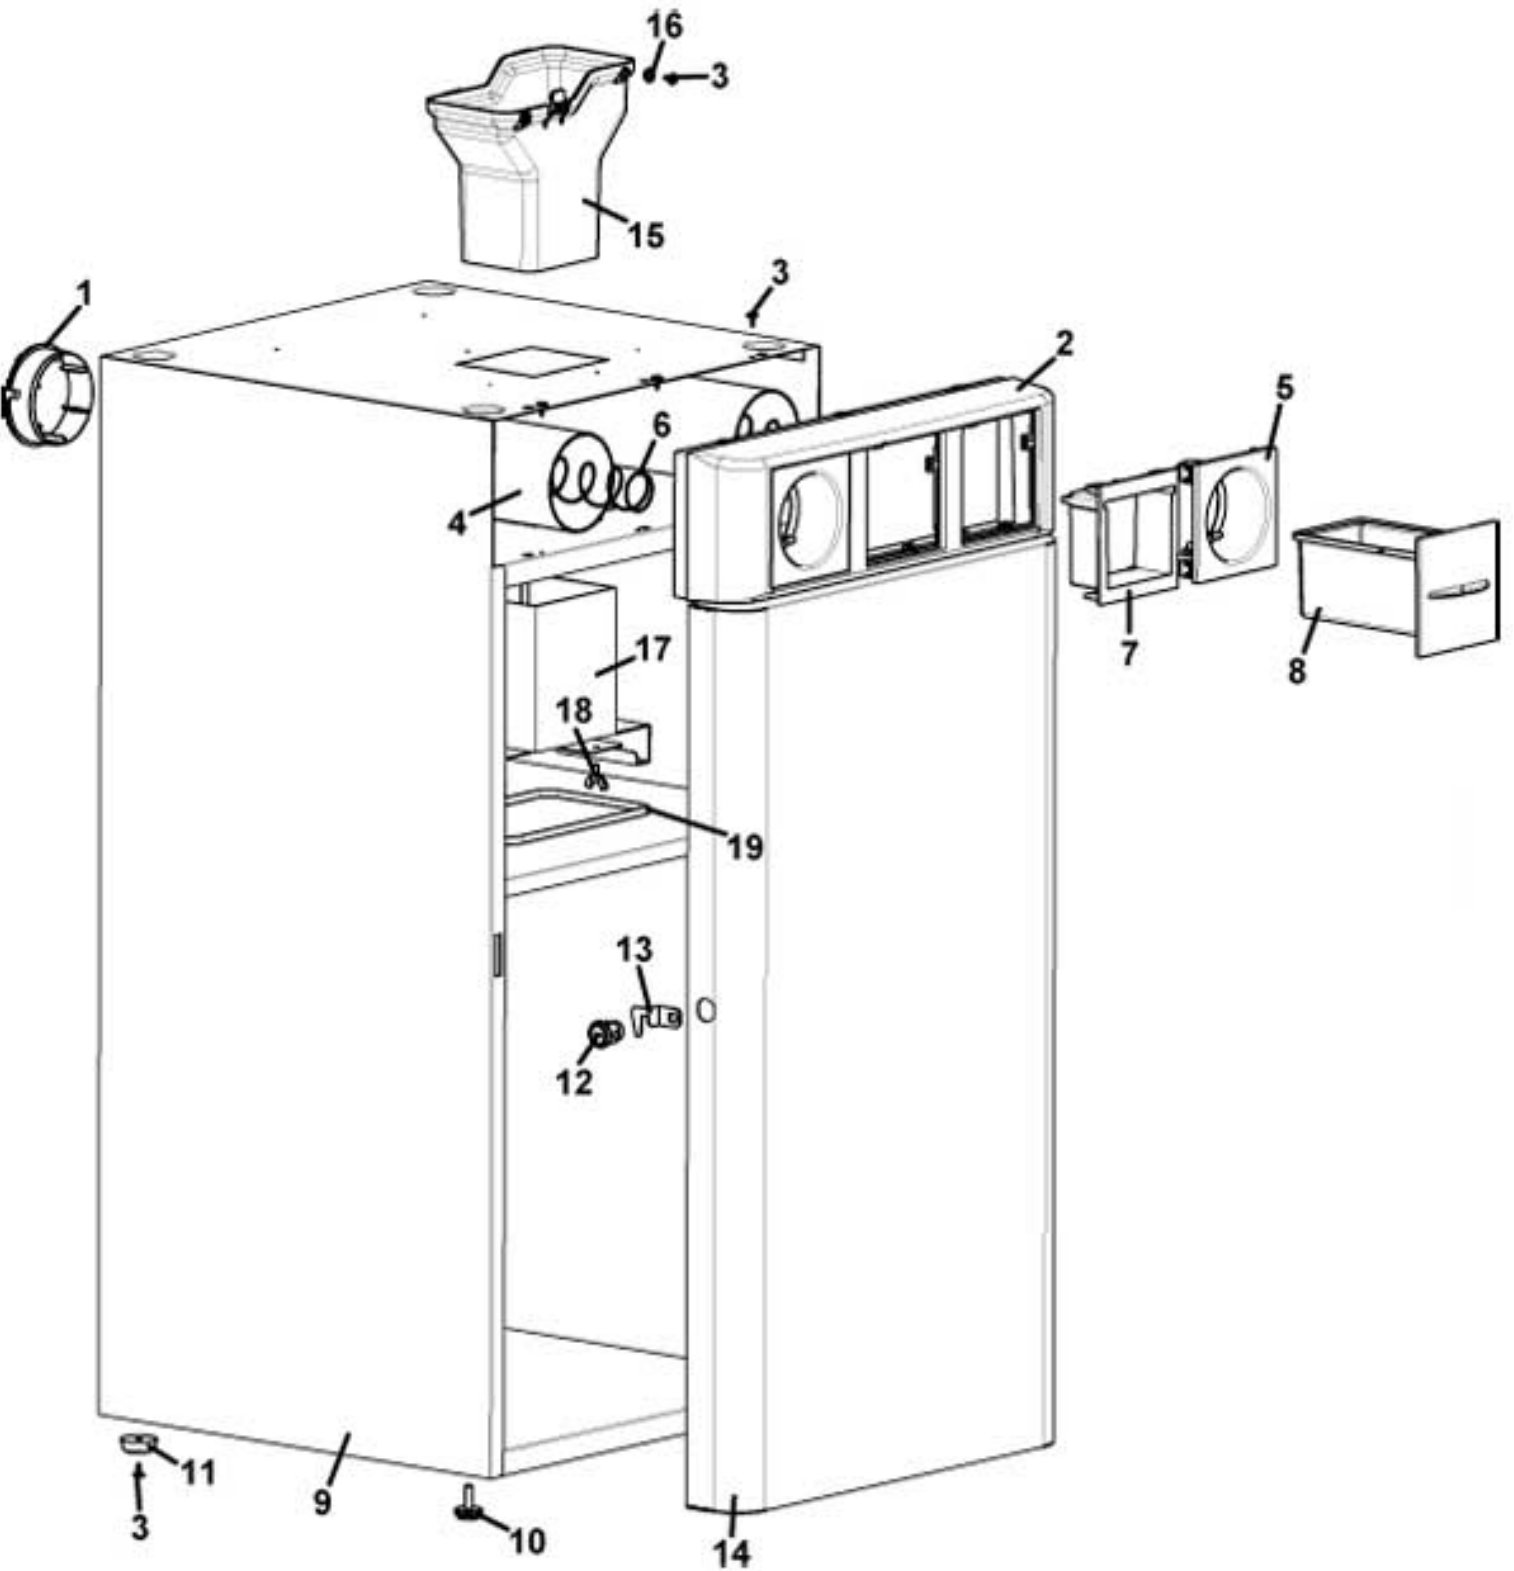

Pos.	Code	Description
1	0010020324	CUP TUBE SUPPORT
2	0010024754	FRONT COVER FOR CABINET
3	VIT0002401	SCREW TCB 3.5 x 9.5
4	0010024764	PIPE D.I. 9,5 x 442 FOR CUPS 70-73
5	0010027147	D.73 CUP PIPE SUPPORT
	0010027147CM	D.73 CUP PIPE SUPPORT MERCEDES GREY RAL 9006
6	0010024767	CONIC CUPS PUSHING SPRING L.475
7	0010027143	FRONT COVER DRAWER SUPPORT
8	0010027139	FRONT SHORT COVER DRAWER
9	0010024805	BASE CABINET STRUCTURE
	0010024805NA	BASE CABINET STRUCTURE BLACK
10	VIT0010504	D.22x7 M6x20 ADJUSTABLE FEET
11	0010005016	CABINET FEET
12	SER0000026	LOCK BOX 5 DT mm 20 RAPID
13	0020037015	LOCK BRACKET
14	0010024752	BASE DOOR SUPPORT
	0010024752KA	BASE DOOR SUPPORT SIGNAL RED RAL 3020
	0010024752NA	BASE DOOR SUPPORT BLACK
15	0010024013	BASE GROUNDS CHUTE
16	0010020754	UPPER COVER PIN
17	0010024808	COFFEE GROUNDS BAG SUPPORT
	0010024808NA	COFFEE GROUNDS BAG SUPPORT BLACK
18	VIT0007008	M 4 x 10 SCREW
19	0260003011	GROUNDS BAG SUPPORT