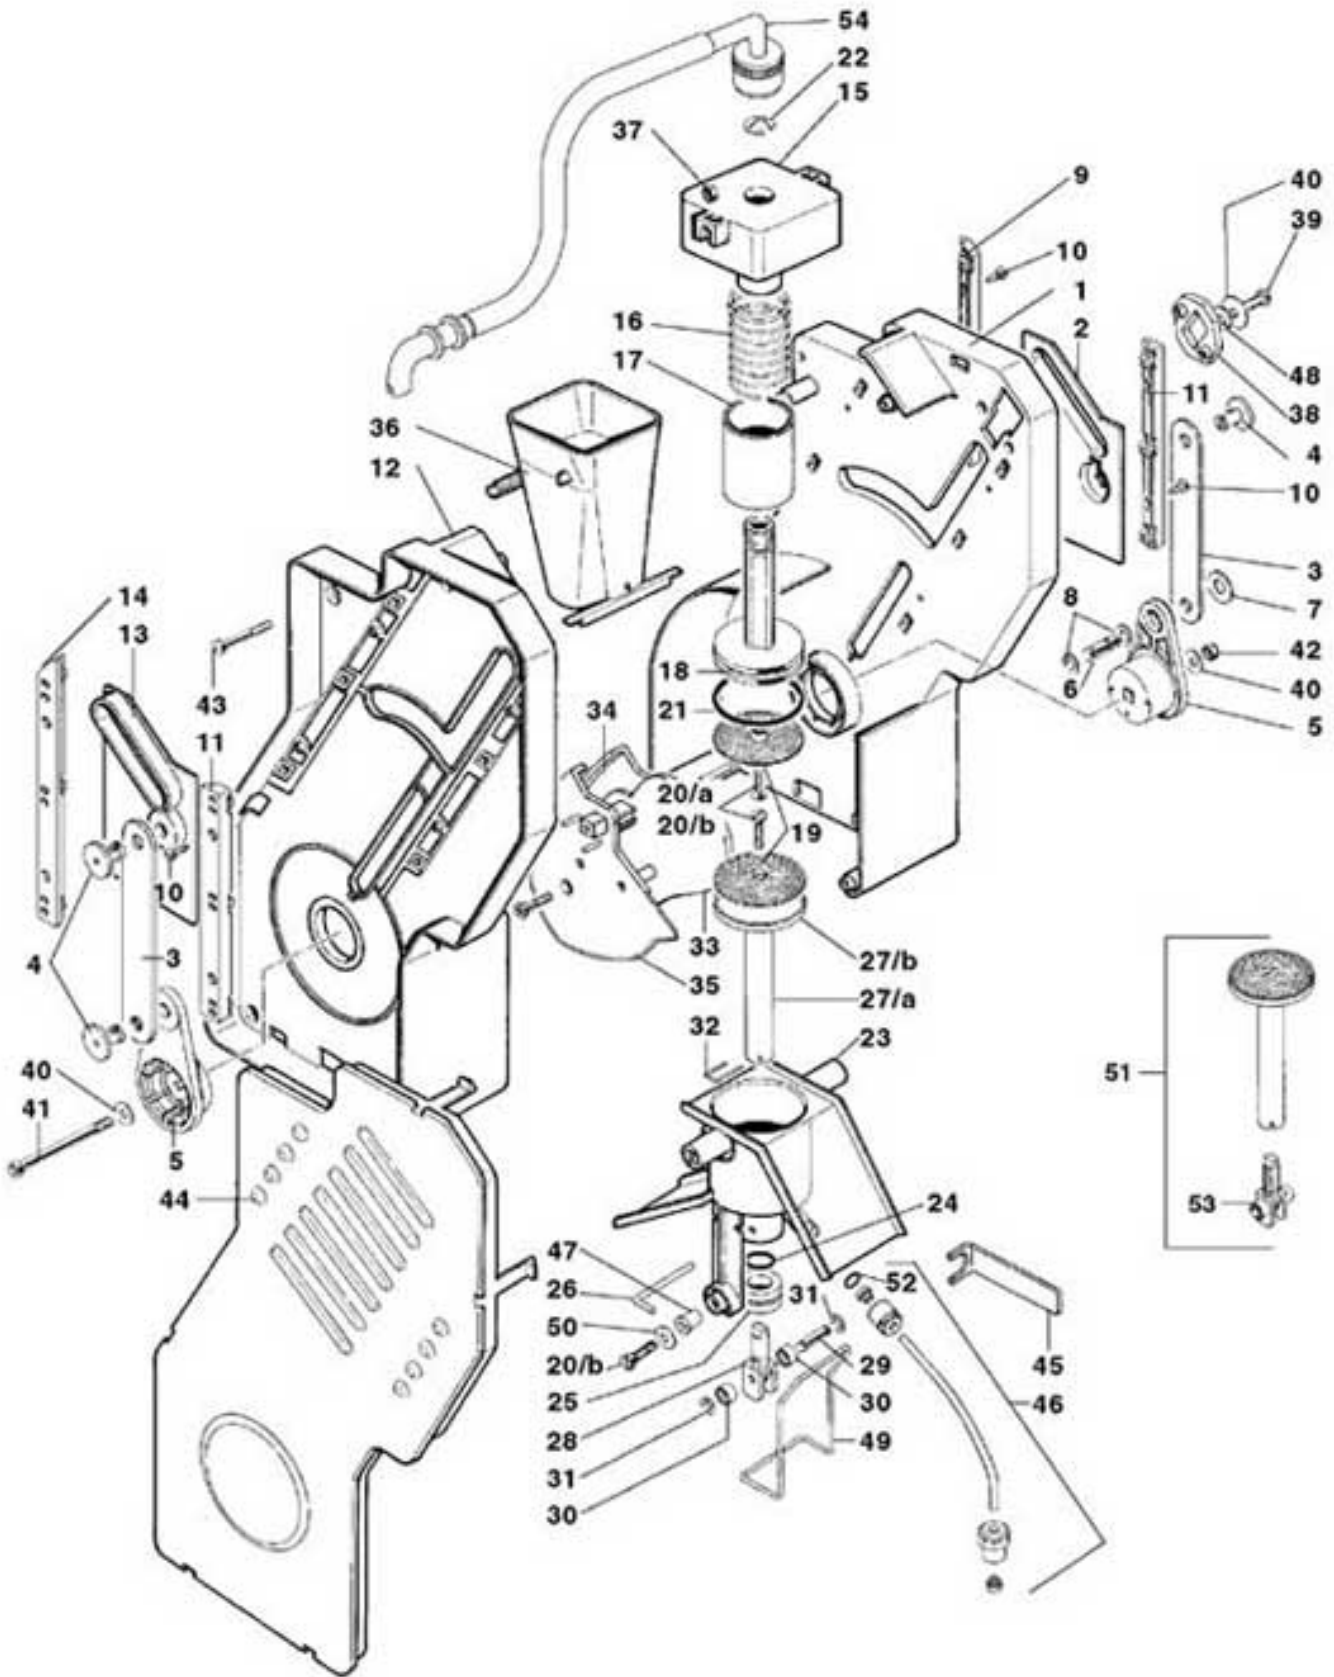

CINO XS GRANDE - PLASTIC BATCHER WITH SETTING

Pos.	Code	Description
1	0350003406	LOWER SEMI-MONOCOQUE
	0350003406AH	LOWER SEMI-MONOCOQUE RAL 9003 SIGNAL WHITE
2	0350003411	TAB
	0350003411AH	TAB RAL 9003 SIGNAL WHITE
3	0350003407	UPPER SEMI-MONOCOQUE
	0350003407AH	UPPER SEMI-MONOCOQUE RAL 9003 SIGNAL WHITE
4	ELE0001522	1-WAY 16 A 250 V MICROSWITCH
5	ELE0001906	161 E R 24.1 MICRO LEVER
6	ELE0000063	EM PR3 8% 24V DC WITH CABLES
7	VIT0000021	M 4x6 TCB SCREW
8	0350003412	BATCHER SPRING
9	0350003417	SPRING FLANGE
	0350003417AH	SPRING FLANGE RAL 9003 SIGNAL WHITE
10	VIT0005212	2.5 x 24 CYLINDRICAL PIN
11	0350003408	BALANCING
	0350003408AH	BALANCING RAL 9003 SIGNAL WHITE
12	0350003409	REGULATION
	0350003409AH	REGULATION RAL 9003 SIGNAL WHITE
13	0350003414	REGULATION LEVER
	0350003414AH	REGULATION LEVER RAL 9003 SIGNAL WHITE
14	VIT0005219	3 x 30 CYLINDRICAL PIN
15	0350003416	LEVER RELEASE BATCHER
	0350003416AH	LEVER RELEASE BATCHER RAL 9003 SIGNAL WHITE
16	0350003415	MICRO CABLES PROTECTION
	0350003415AH	MICRO CABLES PROTECTION RAL 9003 SIGNAL WHITE
17	VIT0002469	SCREW TC 3.5 x 10
100	0350003400CL	5,5/12GR 24VDC COFFEE PLASTIC BATCHER 9gr