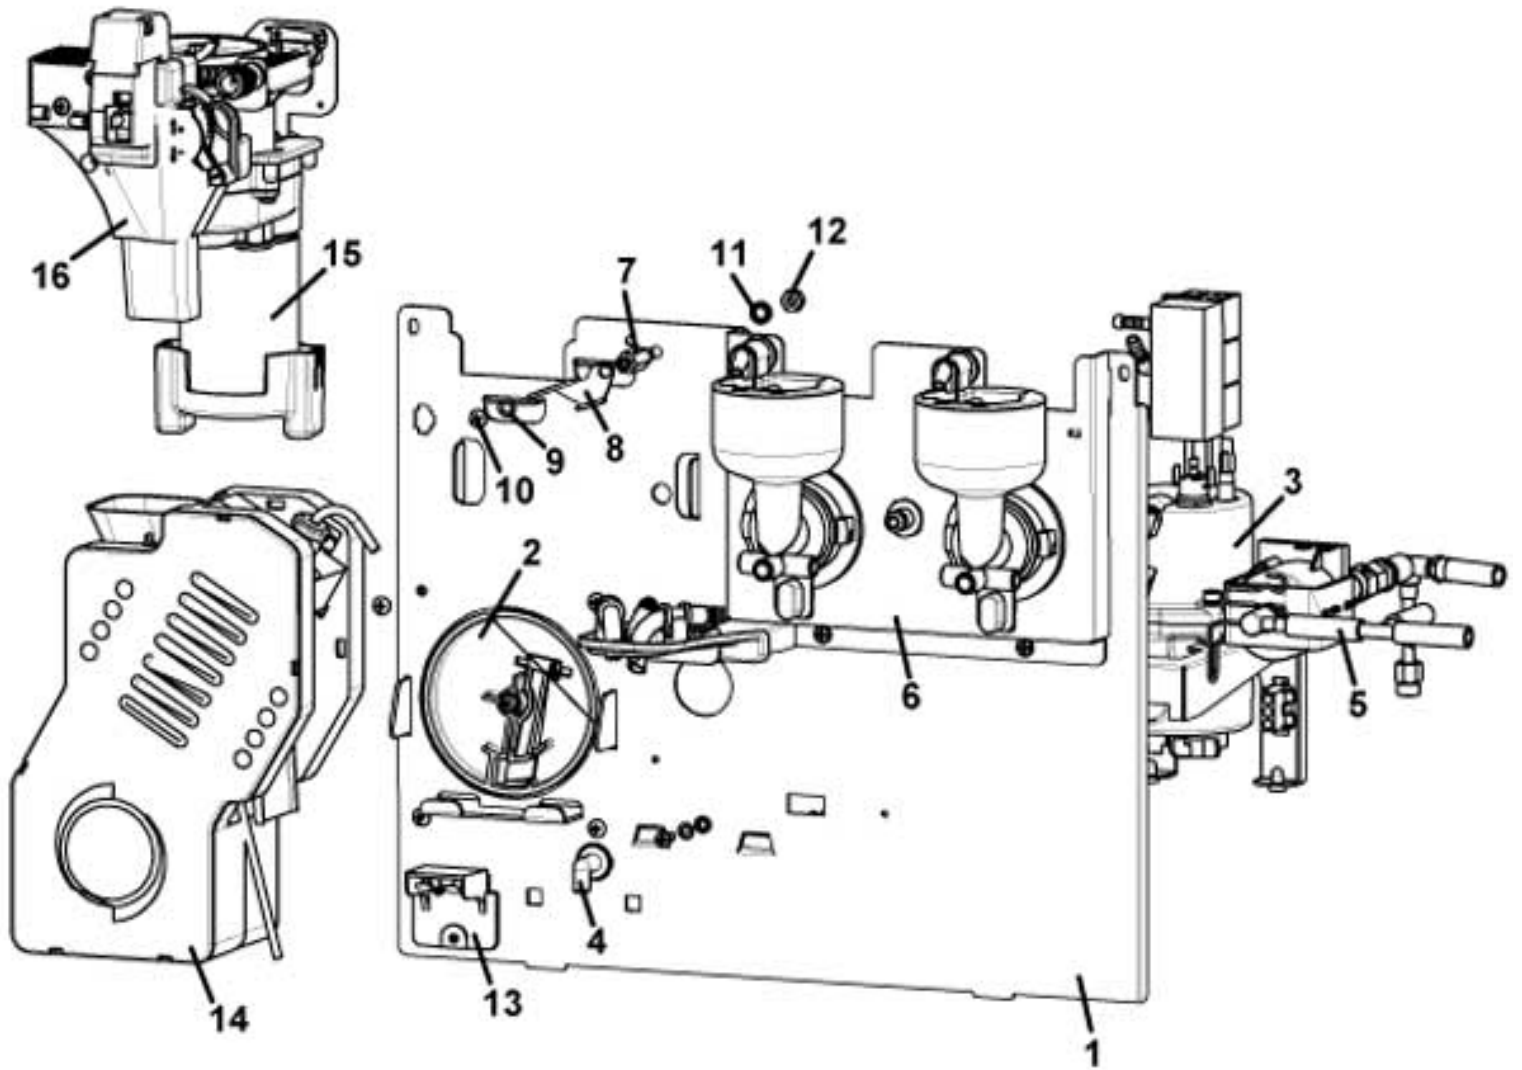

CINO XS GRANDE - MIXER PLAN (PRESSOBEAN VERSION)

Pos.	Code	Description
1	0260012002	MICRO E GROUP SUPPORT
	0260012002NA	MICRO E GROUP SUPPORT BLACK
2		See table MICRO COFFEE GROUP MOTOR SUPPORT
3		See table MICRO GROUP BOILER
4	0080100084	90° CONNECTION
5		See table PRESSOBEAN BOILER SUPPORT
6		See table 2 MIXERS SUPPORT ASSEMBLY
7	0010020196	HOOKING BLOCK
8	0010020132	GROUP CONNECTING PLATE
9	GUA0000004	GASKET 104
10	VIT0000030	SCREW TCB M4 x 7
11	VIT0003105	WASHER tab D. 6.4
12	VIT0004505	NUT M6
13	0010020836CL	TRAY CONTACTS SUPPORT ASSEMBLY
14/a		See table MICRO COFFEE GROUP
14/b		See table HEATED MICRO COFFEE GROUP
15		See table VERTICAL MILL GROUPS
16		See table PLASTIC BATCHER WITH SETTING