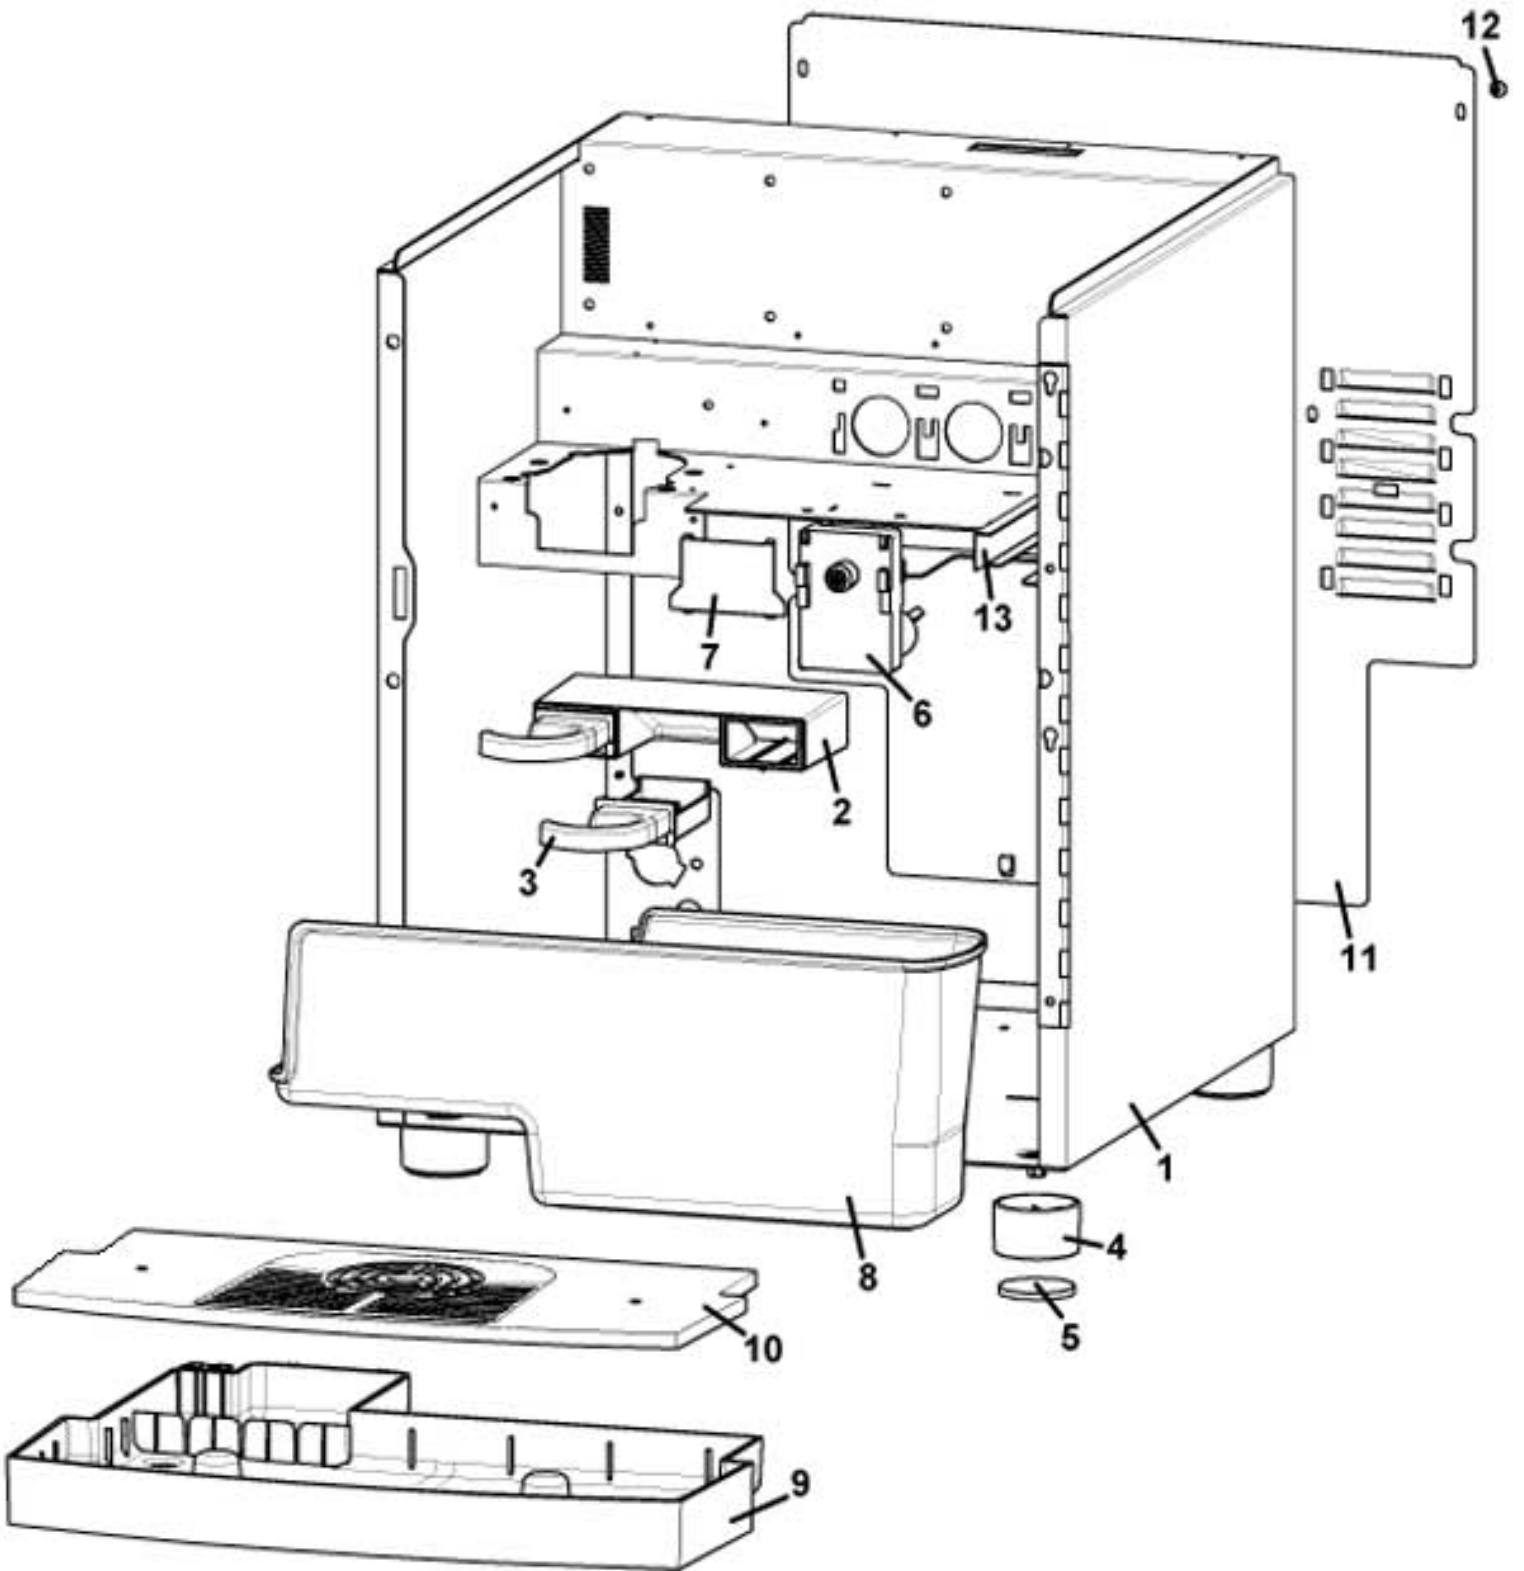

rheavendors 

vending machine

[CINO XS GRANDE]

spare parts manual

Pos.	Code	Description
1	0010024105	S/B CABINET STRUCTURE
	0010024105DE	S/B CABINET STRUCTURE REMBRANT SILVER GREY
	0010024105NA	S/B CABINET STRUCTURE BLACK
2	0010027036	EXHAUST DRAWER
3	0010027022	EXTERNAL EXHAUST DRAWER
4	0010024111	ADJUSTABLE FEET
	0010024111NA	ADJUSTABLE FEET BLACK
	0010024111XC	ADJUSTABLE FEET CHROMATE
5	0010024112	ANTI-SLIP RUBBER D. 43,5X4
6	0090002113	24 V DC 80 RPM PRODUCT GEAR MOTOR
7	0010020029	GEAR MOTOR COVER
	0010020029NA	GEAR MOTOR COVER BLACK
8	0010020719	FIXING BOILER PLATE
9	0600014117	SECURING BOILER PLATE
10	VIT0002009	SCREW T.C.B. 3,5 x 6,5
11	0010021217	WIREWAY CABLES
12	0010024028	BACK COVER
	0010024028DE	BACK COVER REMBRANT SILVER GREY
	0010024028NA	BACK COVER BLACK
13	VIT0002401	SCREW TCB 3.5 x 9.5
14	0020039036CL	WATER TRAY + CONTACTS
15	0020039035	WATER COLLECTION TRAY GRATE
	0020039035CG	WATER COLLECTION TRAY GRATE LIGHT GREY RAL 7035
	0020039035CM	WATER COLLECTION TRAY GRATE MERCEDES GREY RAL 9006

CINO XS GRANDE - CABINET (PRESSOBEAN VERSION)

Pos.	Code	Description
1	0010024135	C/B CABINET STRUCTURE
	0010024135NA	C/B CABINET STRUCTURE BLACK
2	0010027037	EXHAUST DRAWER DOUBLE
3	0010027022	EXTERNAL EXHAUST DRAWER
4	0010024111	ADJUSTABLE FEET
	0010024111NA	ADJUSTABLE FEET BLACK
	0010024111XC	ADJUSTABLE FEET CHROMATE
5	0010024112	ANTI-SLIP RUBBER D. 43,5X4
6	0090002113	24 V DC 80 RPM PRODUCT GEAR MOTOR
7	0010020029	GEAR MOTOR COVER
	0010020029NA	GEAR MOTOR COVER BLACK
8	0010024027	GROUNDS CONTAINER
9	0020039036CL	WATER TRAY + CONTACTS
10	0020039035	WATER COLLECTION TRAY GRATE
	0020039035CG	WATER COLLECTION TRAY GRATE LIGHT GREY RAL 7035
	0020039035CM	WATER COLLECTION TRAY GRATE MERCEDES GREY RAL 9006
11	0010024028	BACK COVER
	0010024028DE	BACK COVER REMBRANT SILVER GREY
	0010024028NA	BACK COVER BLACK
12	VIT0002401	SCREW TCB 3.5 x 9.5
13	0010027217	WIRING SUPPORT