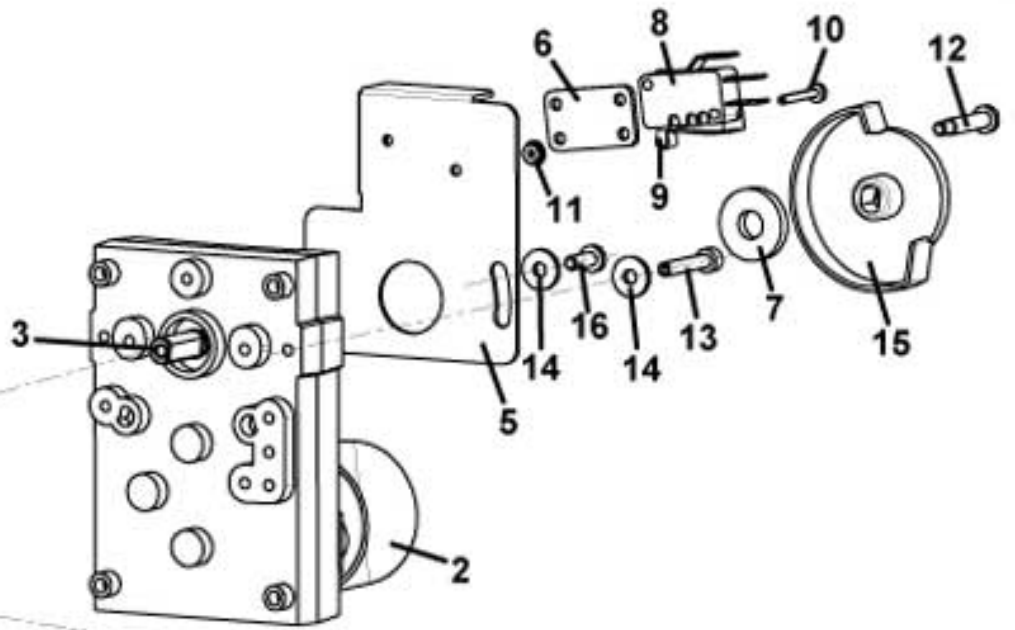

CINO XS GRANDE - MICRO COFFEE GROUP MOTOR SUPPORT

Pos.	Code	Description
1	0260010128	MICRO GROUP MOTOR SUPPORT
2	0090002191	11 RPM 24V DC MOTOR
3	0090002181	COFFEE BEANS GROUP SHAFT
4	VIT0000030	SCREW TCB M4 x 7
5	0250008093	MICRO PLATE
6	4600010014	MICRO SPACER
7	0250008091	MICRO SPACER
8	ELE0001528	MICRO 83.161.832
9	ELE0001904	MICRO LEVER
10	VIT0000007	M 3x20 TCB SCREW
11	VIT0004701	M3 FR NUT
12	0250008126	SPECIAL M4 PIN
13	VIT0005521	4x25 TCEI SCREW
14	VIT0003301	WASHER D.12 x 4.3 x 1.5
15	0250008043	GROUP READER DISK
16	VIT0000012	SCREW T.C.B. M 4 x 10
17	0250008012	MOTOR CRANK
18	0250008034	HOOKING LEVER
19	0250008059	SPRING FOR HOOKING LEVER
20	VIT0005205	4 x 40 CYLINDRICAL PIN
21	VIT0005508	4x12 TCEI SCREW
22	VIT0003003	WASHER D.8 x 4.3 x 0.8
23	VIT0003103	WASHER tab D. 4.3