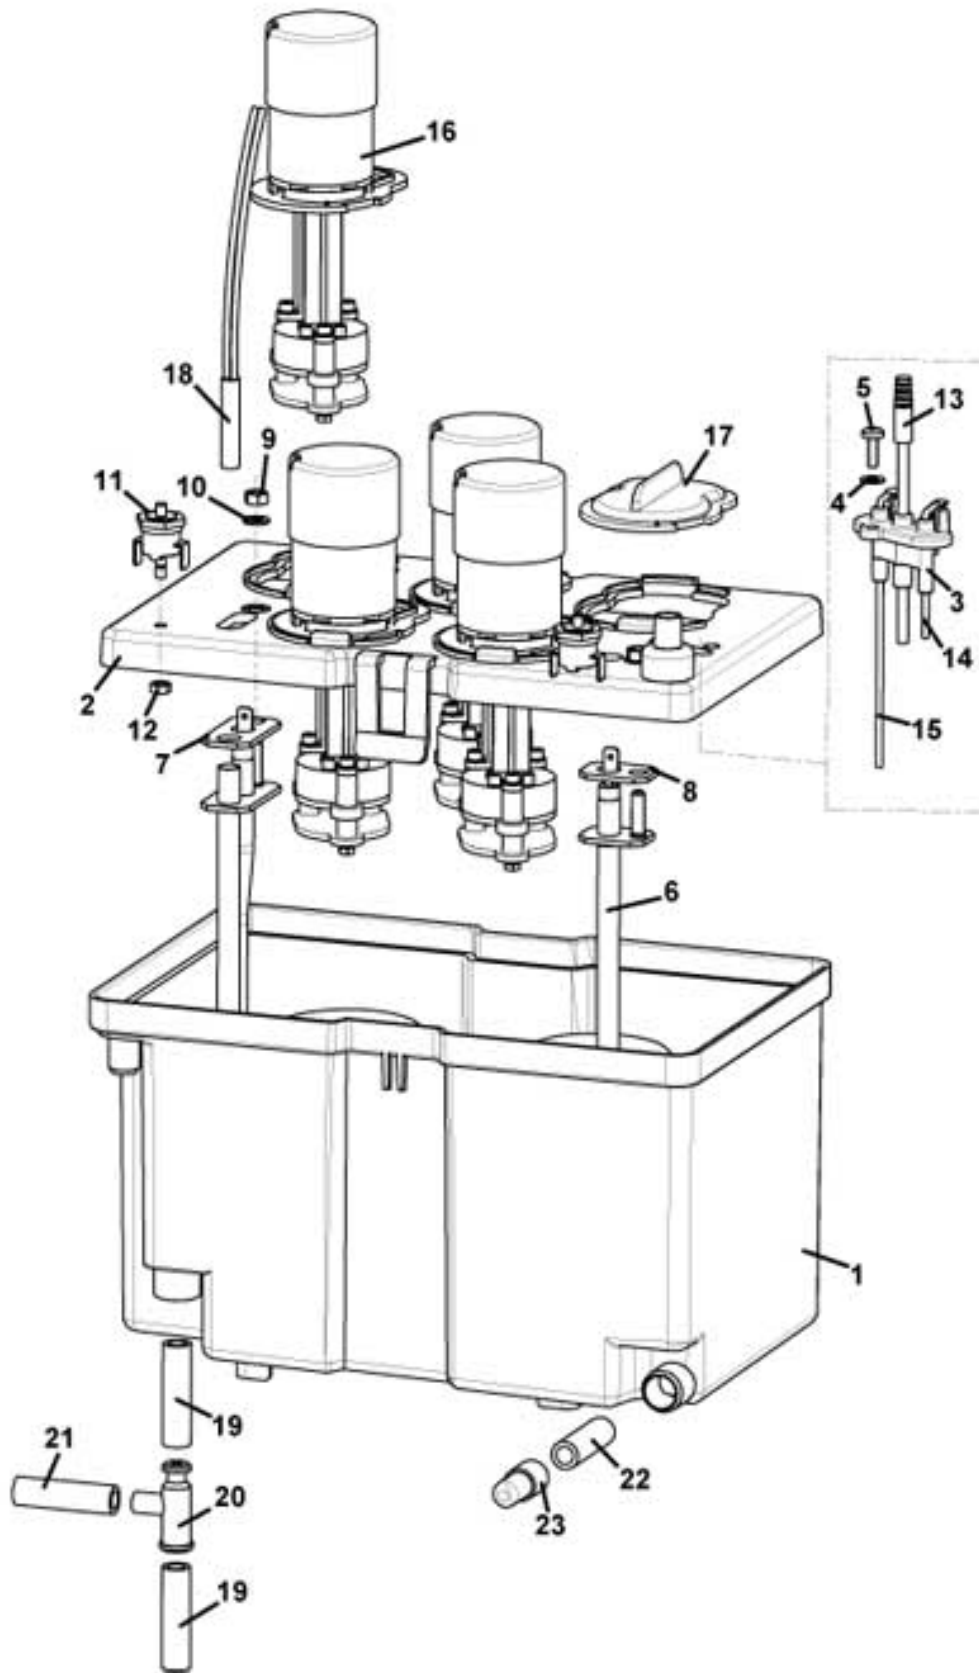

CINO XS GRANDE - MIXER PLAN (INSTANT VERSION)

Pos.	Code	Description
1	0080200002	MIXER SUPPORT
	0080200002NA	MIXER SUPPORT BLACK
2	VIT0002401	SCREW TCB 3.5 x 9.5
3	0080100005	MIXER BASE
4	0080100015	MIXER BASE BUSH
5	GUA0000084	GASKET 3131
6	0090003023	24 V DC MIXER MOTOR SHAFT D.4
7	0080100024	DRIP TRAP FAN
8	0080100009	MOTOR CONNECTION COVER
	0080100009IC	MOTOR CONNECTION COVER ORANGE RAL 2011
9	0080100014	MIXER GASKET - SHAFT D.4
10	0080100011	SMALL FAN MIXER SHAFT D.4
	0080100011PL	SMALL FAN MIXER SHAFT D.4 OVERSEAS BLUE RAL 5002
11	0080100023	MIXER COVER
	0080100023IC	MIXER COVER ORANGE RAL 2011
12	0080100043	WATER OUTLET
13	GUA0000085	SILICONE GASKET 106
14	0080100041	MIXER WITH BODY
	0080100041PL	MIXER WITH BODY OVERSEAS BLUE RAL 5002
15	0080100006	STOPPER RING
	0080100006IC	STOPPER RING ORANGE RAL 2011
16	0010020052	SPOUT DELIVERY
17	0080100042	MIXER RING WITH INLET PIPE
	0080100042PL	MIXER RING WITH INLET PIPE OVERSEAS BLUE RAL 5002
18	0080100095	COFFEE OUTLET REDUCTION D.4
19	0080100035	PLUG
	0080100035NA	PLUG BLACK
20	0020039529	PLASTIC SUPPORT PRODUCT PIPE
	0020039529NA	PLASTIC SUPPORT PRODUCT PIPE BLACK
21	0080100084	90° CONNECTION
22	0020039533	D.6 30° SPOUT DELIVERY
23	0010020836CL	TRAY CONTACTS SUPPORT ASSEMBLY
24	VIT0002009	SCREW T.C.B. 3,5 x 6,5