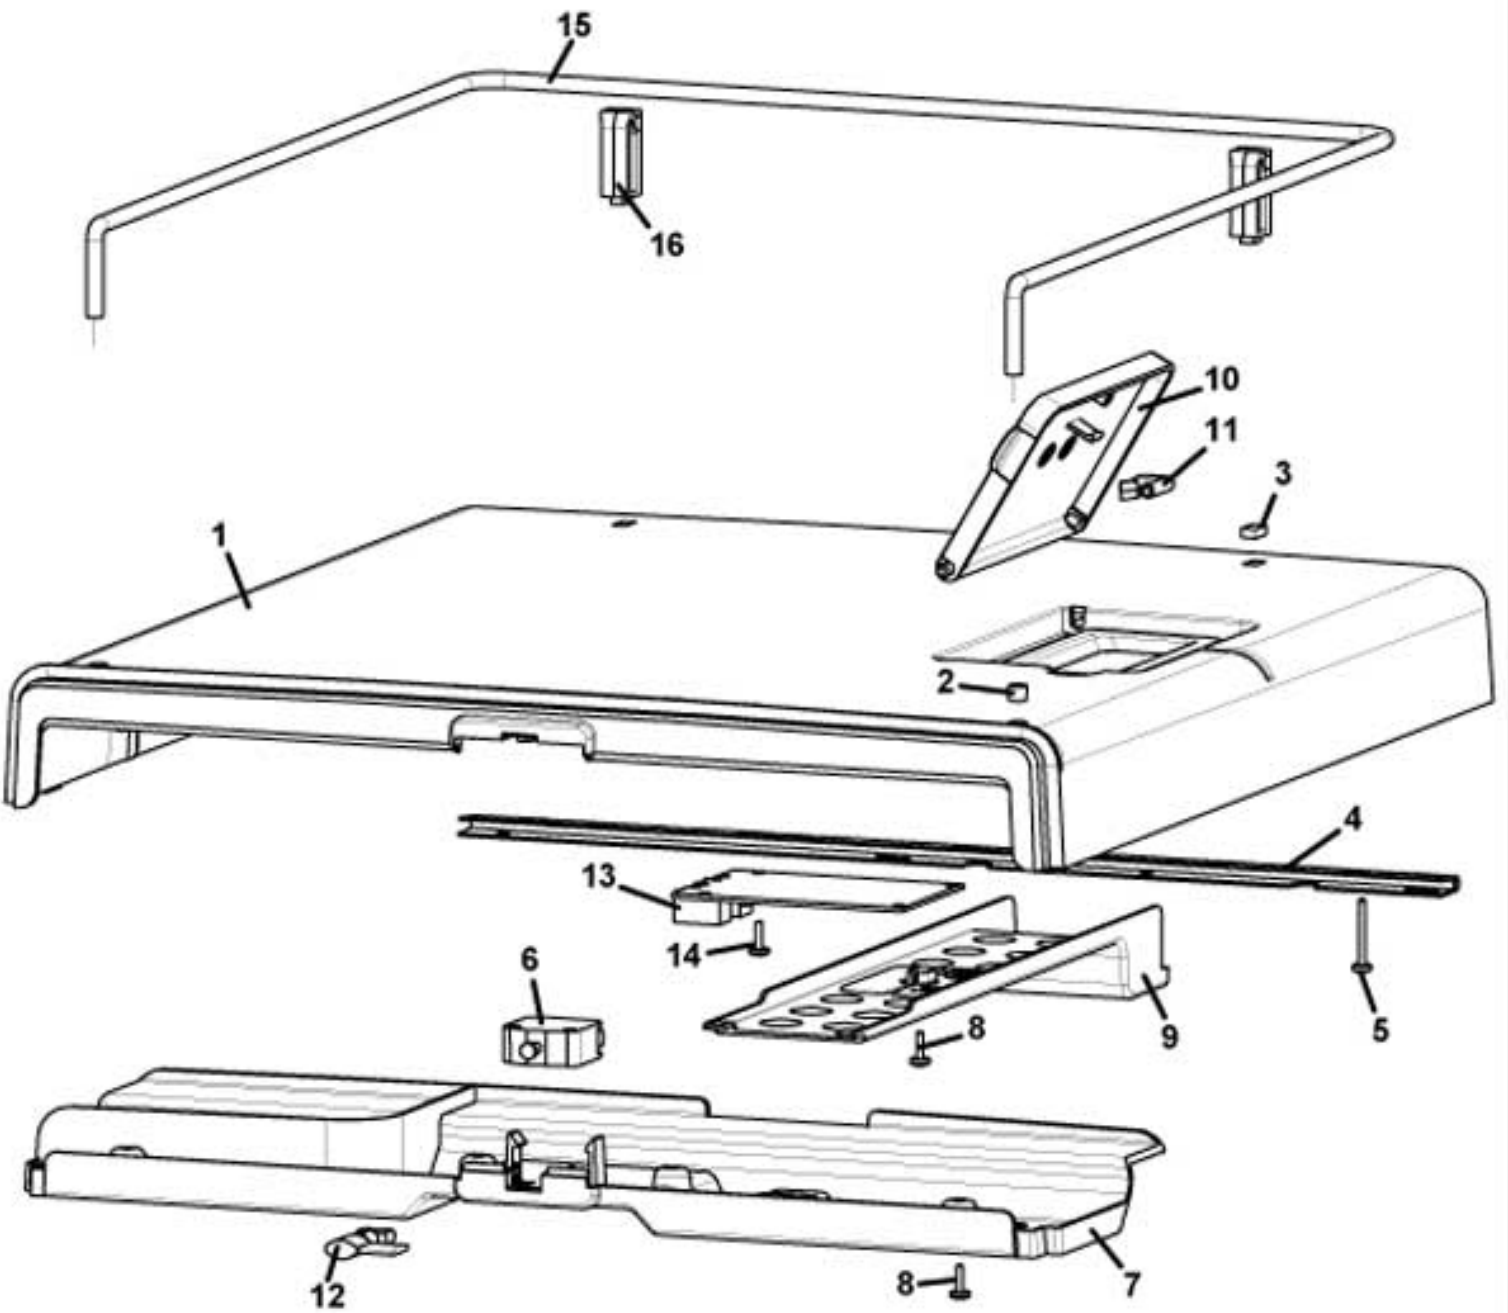

Pos.	Code	Description
1	0010024116	UPPER COVER
	0010024116NA	UPPER COVER BLACK
2	0010027344	RING PLUG
3	0010027343	RING SUPPORT PLUG
4	0010024012	HINGE D.5,5X390
5	VIT0002456	SCREW 3.5 x 25 TC
6	ELE0002019	DOOR SWITCH 16A-250V UL
7/a	0010024117	UPPER COVER CLOSING ONLY FOR VERSION "H"
	0010024117IC	UPPER COVER CLOSING ONLY FOR VERSION "H" ORANGE RAL 2011
	0010024117NA	UPPER COVER CLOSING ONLY FOR VERSION "H" BLACK
7/b	0010024114	UPPER COVER CLOSING ONLY FOR VERSION "E"
	0010024114NA	UPPER COVER CLOSING ONLY FOR VERSION "E" BLACK
8	VIT0002469	SCREW TC 3.5 x 10
9	0010024119	CABLES COVER
	0010024119IC	CABLES COVER ONLY FOR VERSION "E" ORANGE RAL 2011
	0010024119NA	CABLES COVER ONLY FOR VERSION "E" BLACK
10	0010024118	H2O INLET COVER
	0010024118NA	H2O INLET COVER ONLY FOR VERSION "E" BLACK
11	0020037124	PIN
	0020037124NA	PIN ONLY FOR VERSION "E" BLACK
12	0270011109	SERVICE KEY ASSEMBLY
	0270011109IC	SERVICE KEY ASSEMBLY ONLY FOR VERSION "E" ORANGE RAL 2011
13	SCH0006260	RFID BOARD LECTOR
14	VIT0002452	TAPPING SCREW TCB 3.5 x 12
15	0010024124	GUARD RAIL 1 THREAD
16	0010027272	RING SUPPORT
	0010027272AG	RING SUPPORT ONLY FOR VERSION "E" TRASPARENT OPALINE WHITE
	0010027272GH	RING SUPPORT ONLY FOR VERSION "E" BEIGE RAL 1015
	0010027272NA	RING SUPPORT ONLY FOR VERSION "E" BLACK