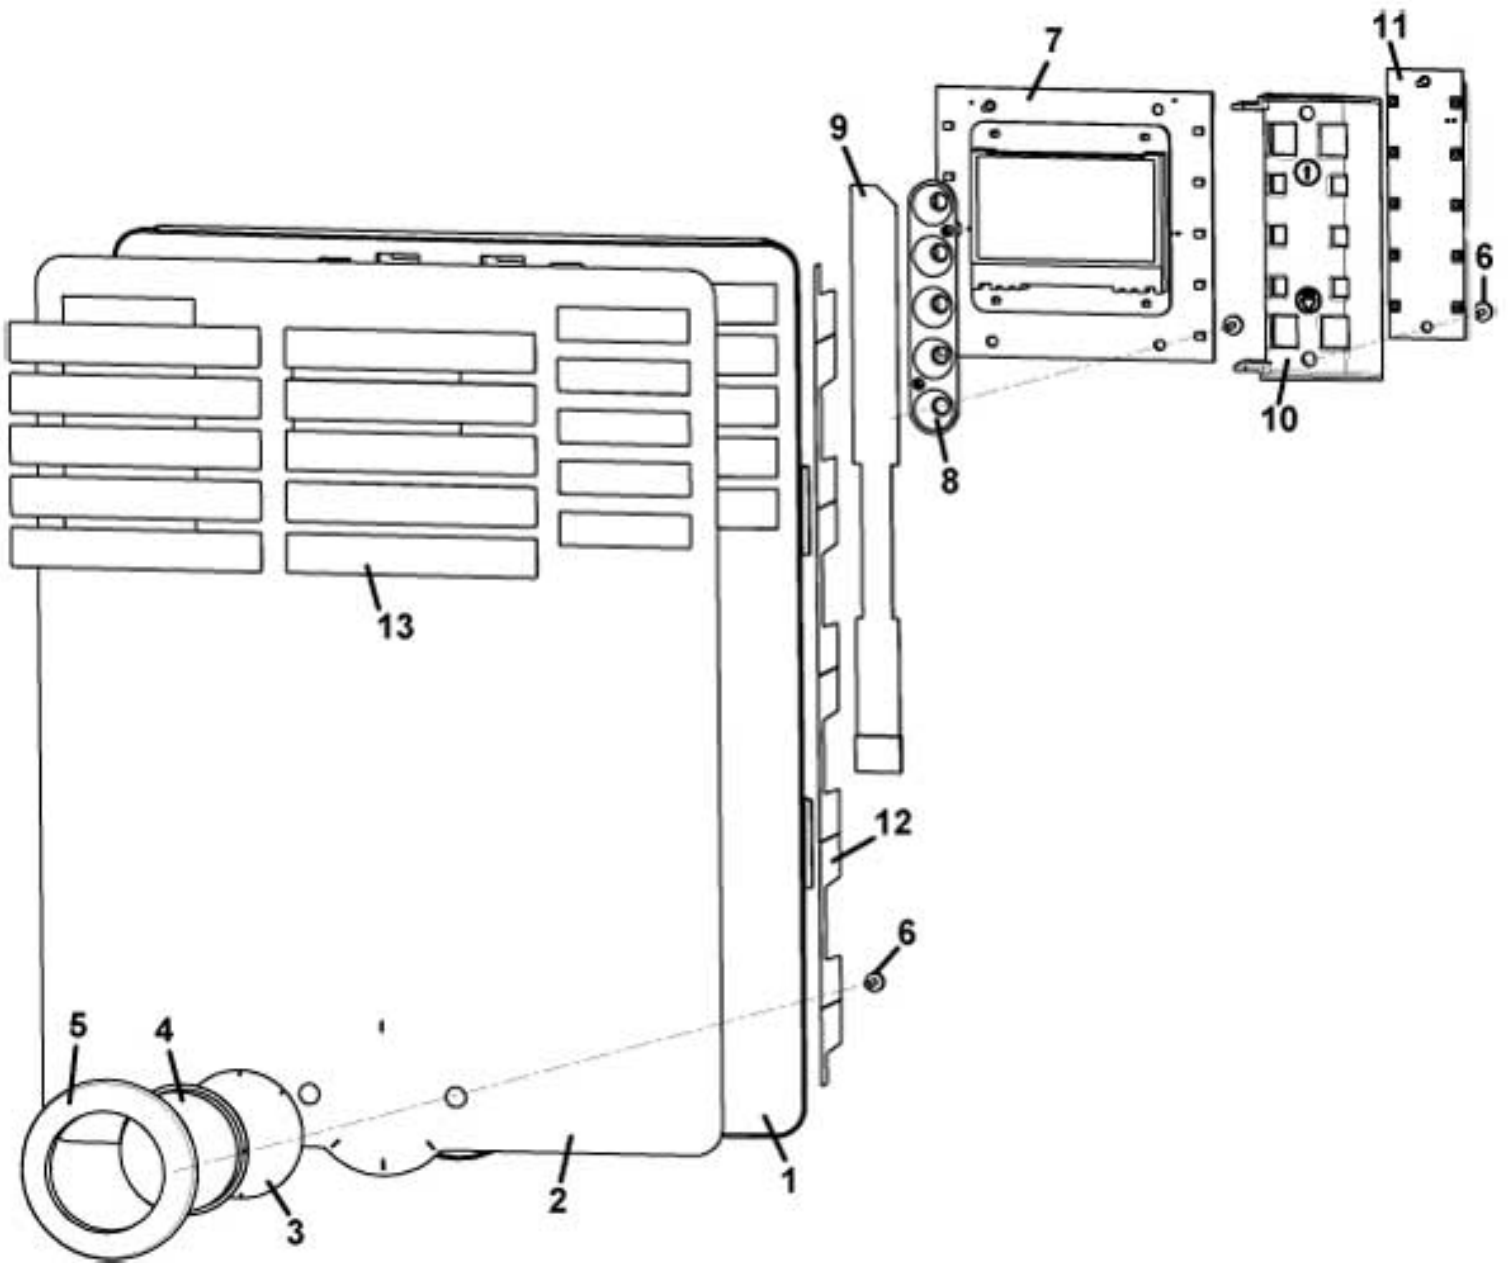

Pos.	Code	Description
1	0020039008	FRONTAL PANEL GLASS
	0020039008TR	FRONTAL PANEL GLASS TRASPARENT
2		
3	0020039090	ADHESIVE LOGO
4	0020039085	DOOR GLASS LOGO
	0020039085TR	DOOR GLASS LOGO TRASPARENT
5	0020039084	DOOR LOGO FRAME
	0020039084NA	DOOR LOGO FRAME BLACK
	0020039084XC	DOOR LOGO FRAME CHROMATE
6	VIT0002469	SCREW TC 3.5 x 10
7	SCH0008240CL	3 COLOURS 128X64 DISPLAY ASSEMBLED
8	0020039079	BUTTONS LIGHT GUIDE
	0020039079NA	BUTTONS LIGHT GUIDE BLACK
9	0020035640	5 BUTTONS KEYBOARD
10	0020039086	SELECTION LABELS LIGHT GUIDE
	0020039086NA	SELECTION LABELS LIGHT GUIDE BLACK
11	SCH0008220	SELECTION LABELS LIGHTING BOARD
12	0020039015	BLUE LATERL FILTER LED
	0020039015ID	BLUE LATERL FILTER LED ORANGE
	0020039015PM	BLUE LATERL FILTER LED BLUE
13