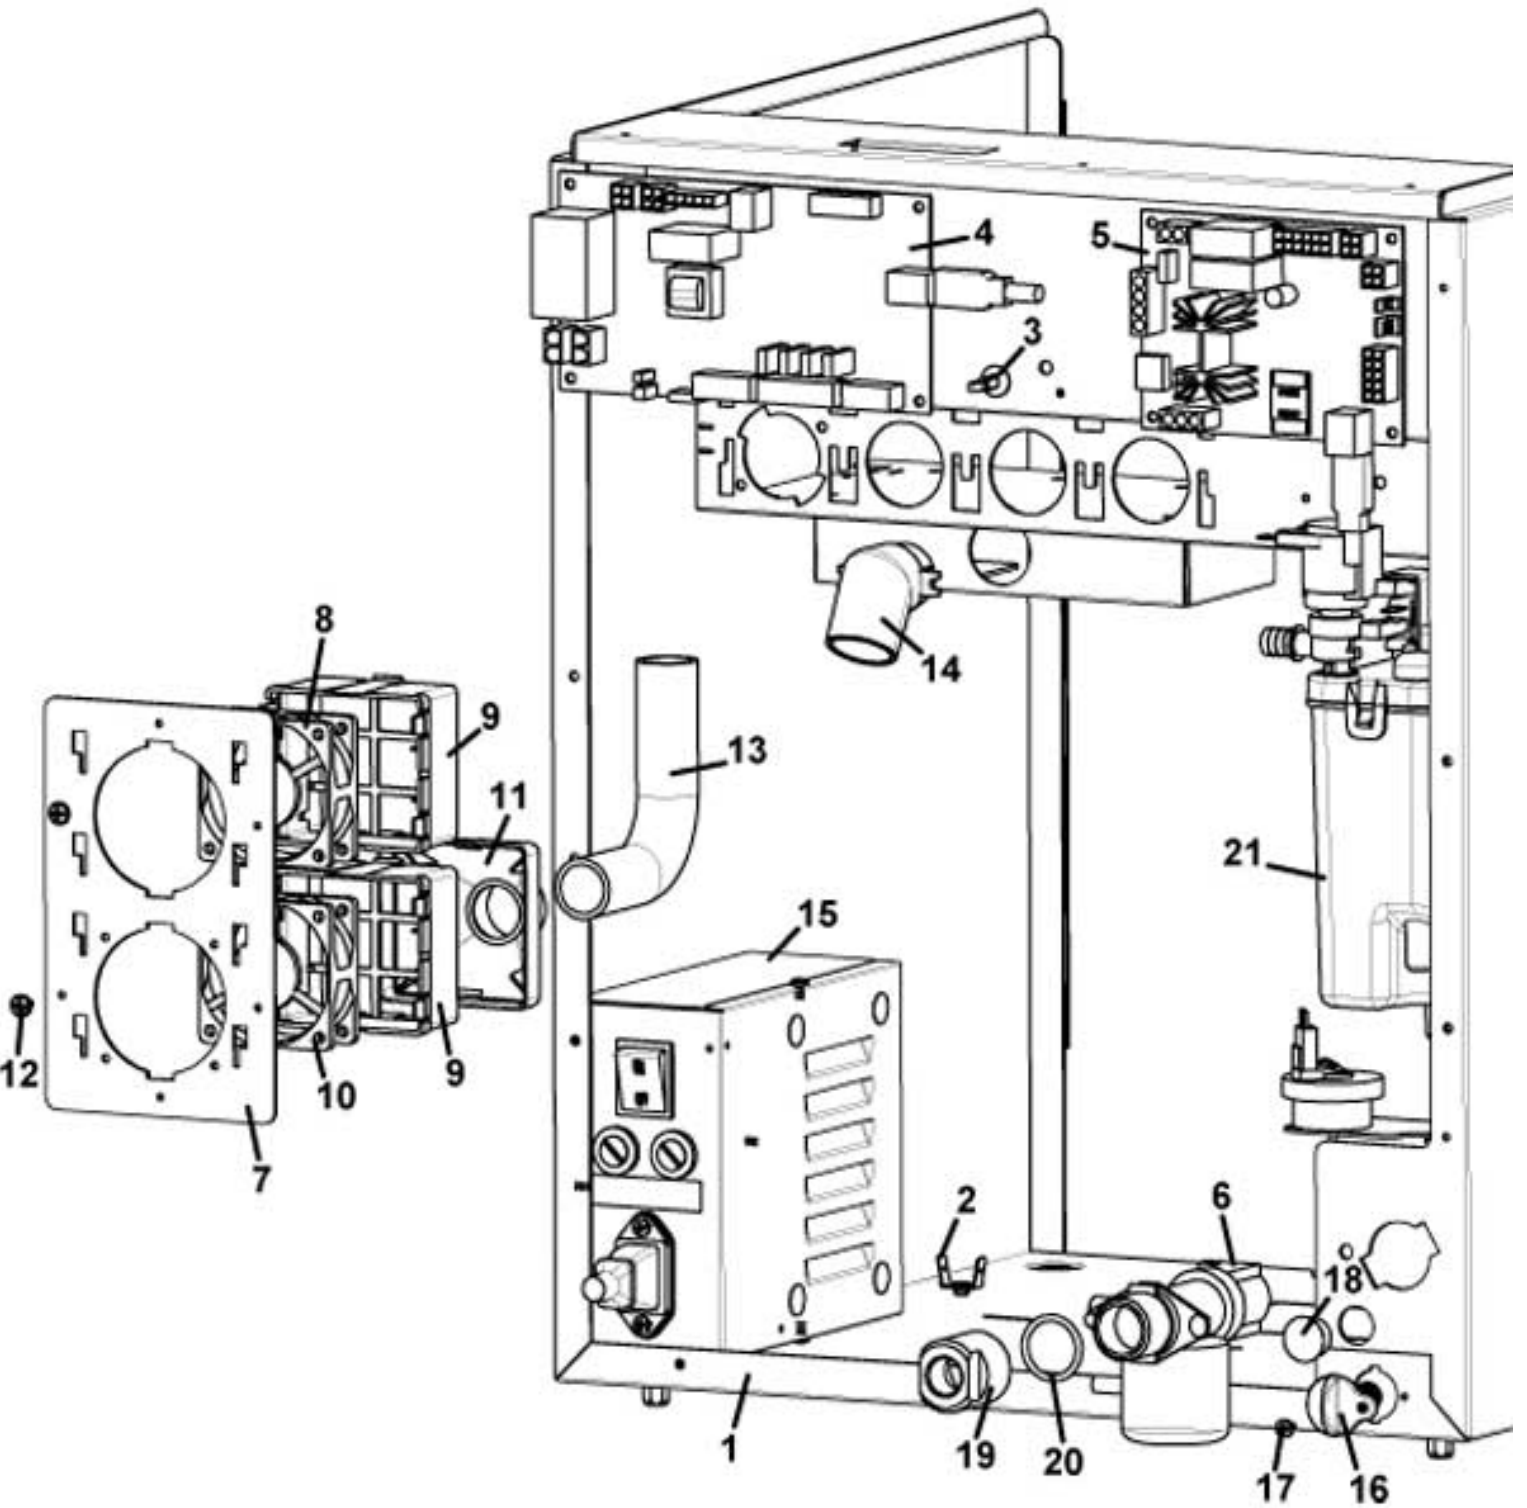

CINO XS GRANDE - FRONT VIEW CABINET E

Pos.	Code	Description
1	0010024135	C/B CABINET STRUCTURE
	0010024135NA	C/B CABINET STRUCTURE BLACK
2	ELE0060520	GROUND PIN
3	ELE0062013	PIN BOARD SUPPORT
4	SCH0007960	CPU POWER BOARD
5	SCH0007600	MICRO GROUP CONTROL
6	0110001058	24V INLET SAFETY VALVE
7	0130013016	FIRE-FANS SUPPORT
	0130013016NA	FIRE-FANS SUPPORT BLACK
8	ELE0000462	AXIAL FAN 24DC-LOWER SPEED
9	0010027064	FAN COVER
10	ELE0000461	AXIAL FAN 24DC- HIGH SPEED
11	0010027065	FAN CONNECTION
12	VIT0002401	SCREW TCB 3.5 x 9.5
13	TEOL000001CL3	EOLO TUBE SL D.20 L.220MM
14	0010027043	EOLO TUBE CONNECTION
	0010027043NA	EOLO TUBE CONNECTION BLACK
15		See table SWITCHING UNIT
16	0600016455	WATER OUTLET PLUG
17	VIT0002009	SCREW T.C.B. 3,5 x 6,5
18	GUA0011010	PLUG
19	0810010558	WATER INLET VALVE CONNECTION
20	GUA0000021	GASKET 130
2		See table WATER INLET PANEL