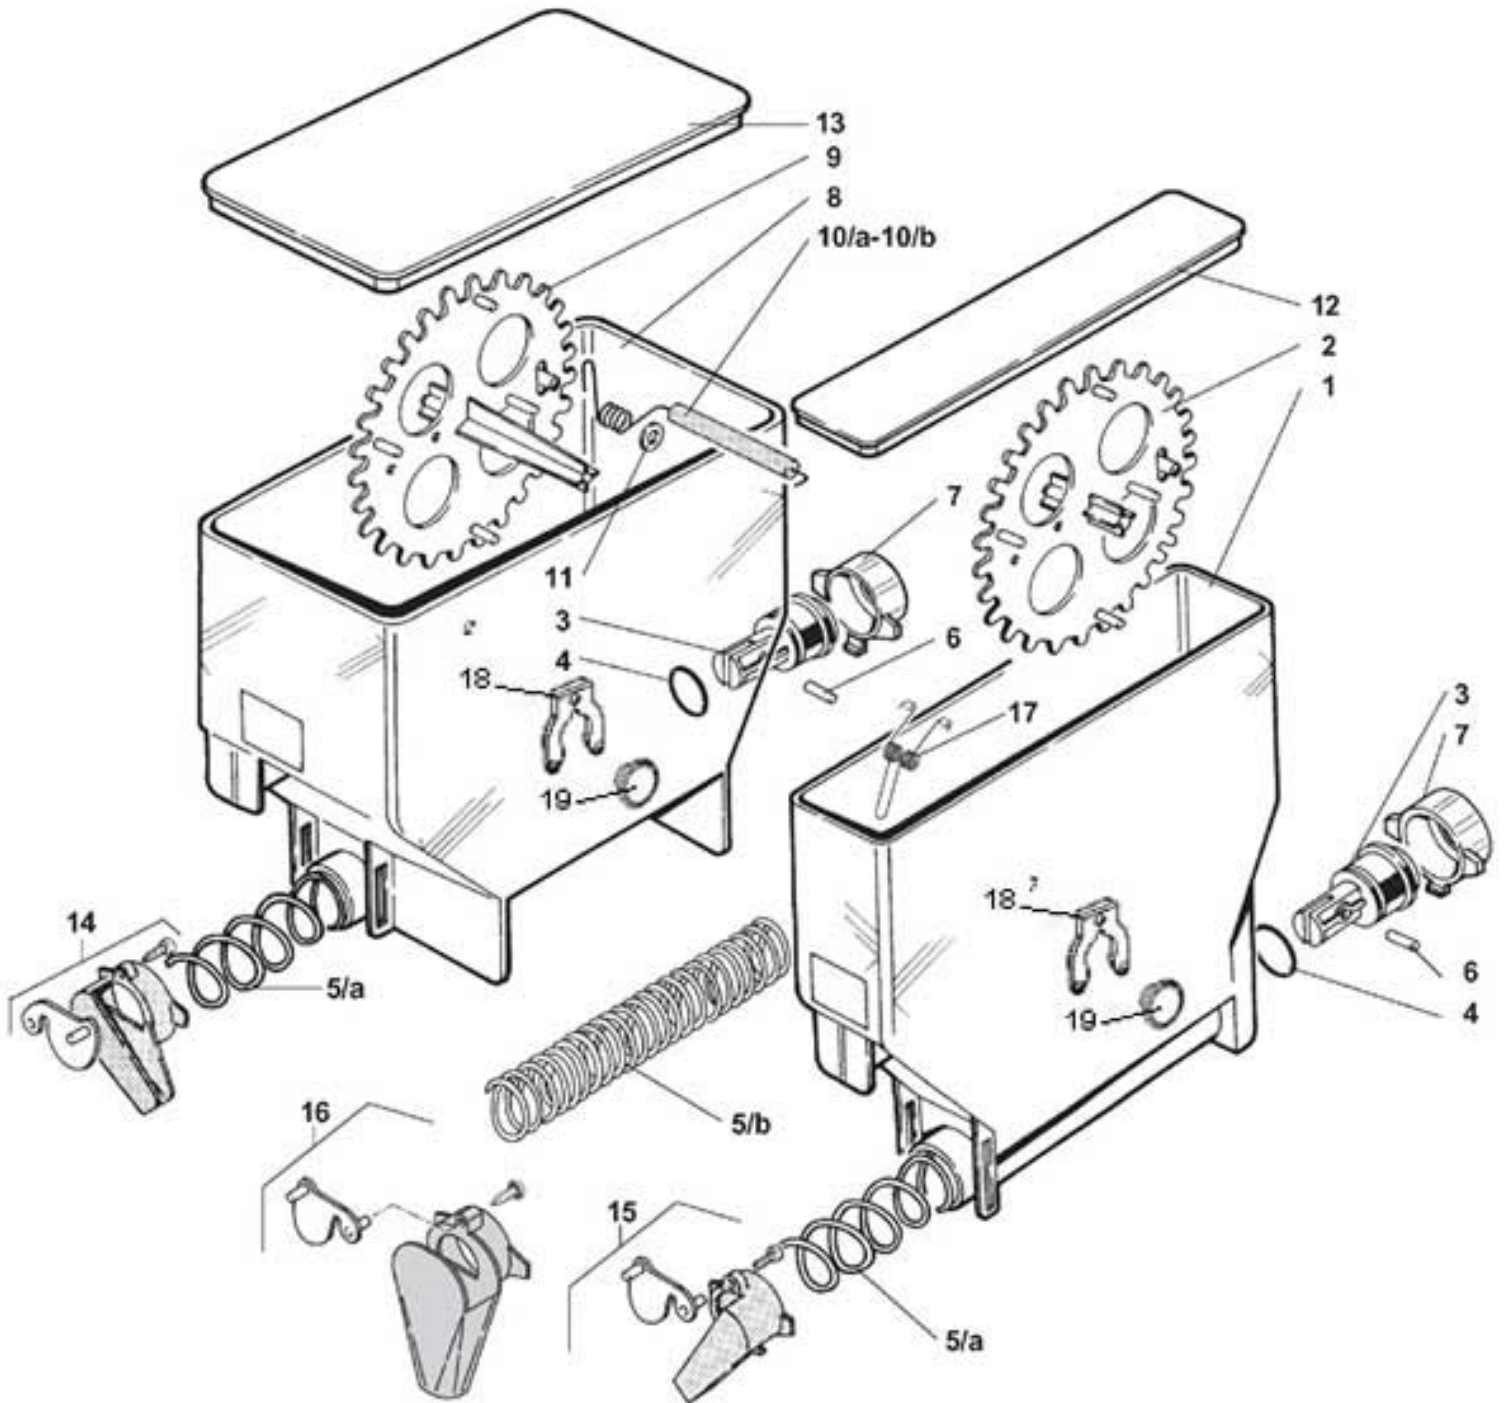

CINO XS GRANDE - HEATED MICRO COFFEE GROUP

Pos.	Code	Description
1	0250008005	R.H. FRAME It's part of kit 0250008005R
2	0250008084	R.H. INFUSION CHAMBER CAM
3	0250008009	CONNECTING ROD
4	0250008028	PIN FOR CONNECTING ROD
5	0250008011	R.H. CRANK
6	0250008014	MOTOR CRANK PIN
7	0250008042	ANTIVIBRATION WASHER
8	VIT0006515	D.5 RADIAL STOP RING
9	0250008031	R.H. REAR GUIDE
10	VIT0002026	3.5x 6.5 STAINLESS STEEL TAPPING TCB SCREW
11	0250008033	FRONT GUIDE
12	0250008006	L.H. FRAME It's part of kit 0250008005R
13	0250008085	L.H. INFUSION CHAMBER CAM
14	0250008032	L.H. REAR GUIDE
15	0250008086	UPPER FILTER SUPPORT
16	0250008024	UPPER FILTER SPRING
17	0250008087	SPRING COVER PIPE
18	0250008026	D.36 UPPER FILTER
19	0250008019	FILTER
20	VIT0000121	M 3x8 TSP SCREW
21	GUA0000080	SILICONE 4112 OR
22	VIT0006513	D.8 STAINLESS STEEL INSIDE SEEGER
23	0250008215R	INFUSION CHAMBER WITH GROUNDS CHUTE
24	GUA0000065	SILICONE OR 112
25	0250008053	LOWER INLET CUP BUSH
26	0250008029	GLASS BUSH PIN
27/a	0250008108	FILTER SUPPORT SHFT It's part of kit 0250008108R
27/b	0250008122	LOWER FILTER
28	0250008226	ROLL SUPPORT
29	0250008021	ROLL SHAFT
30	0250008022	ROLL SHAFT
31	VIT0006516	D.3.2 RADIAL STOP RING
33	0250008083	FILTER EJECTION CAM
34	0250008016	R.H. FILTER RECOVERY CAM
35	0250008017	L.H. FILTER RECOVERY CAM
36	0250008036	COFFEE CONE
37	VIT0004803	STAINLESS STEEL NUT M4
38	0250008035	SETTING PLATE
39	VIT0000032	M 4x8 INOX TCB SCREW
40	VIT0003309	4.3x16x1.5 STAINLESS STEEL FLAT WASHER
41	VIT0005523	4x60 STAINLESS STEEL TCEI SCREW
42	VIT0004810	M 4 SELFLOCKING NUT
43	VIT0002461	SCREW TCCCRT 4,2 x 26
44	0250008039	L.H. FRAME COVER
	0250008039CM	L.H. FRAME COVER MERCEDES GREY RAL 9006
	0250008039IC	L.H. FRAME COVER ORANGE RAL 2011
45	0250008048	KEY FOR NUT
46	0250008110CL	WATER INLET PIPER ASSEMBLY
47	0250008119	SPRING
48	VIT0003451	GROWER SPRING WASHER
50	0250008213R	COMPLETE HEATING ELEMENT
51	SCH0006880	HEATING ELEMENT POWER BOARD
52	GUA0000061	2010 VITON OR
54	0250008070CL	COFFEE OUTLET PIPE ASSEMBLY
100	0250008220R	HEATED MICRO COFFEE GROUP D.36
101	0250008227R	ASSEMBLED LOWER FILTER ROLL SUPPORT (POS. 28-29-30-31)