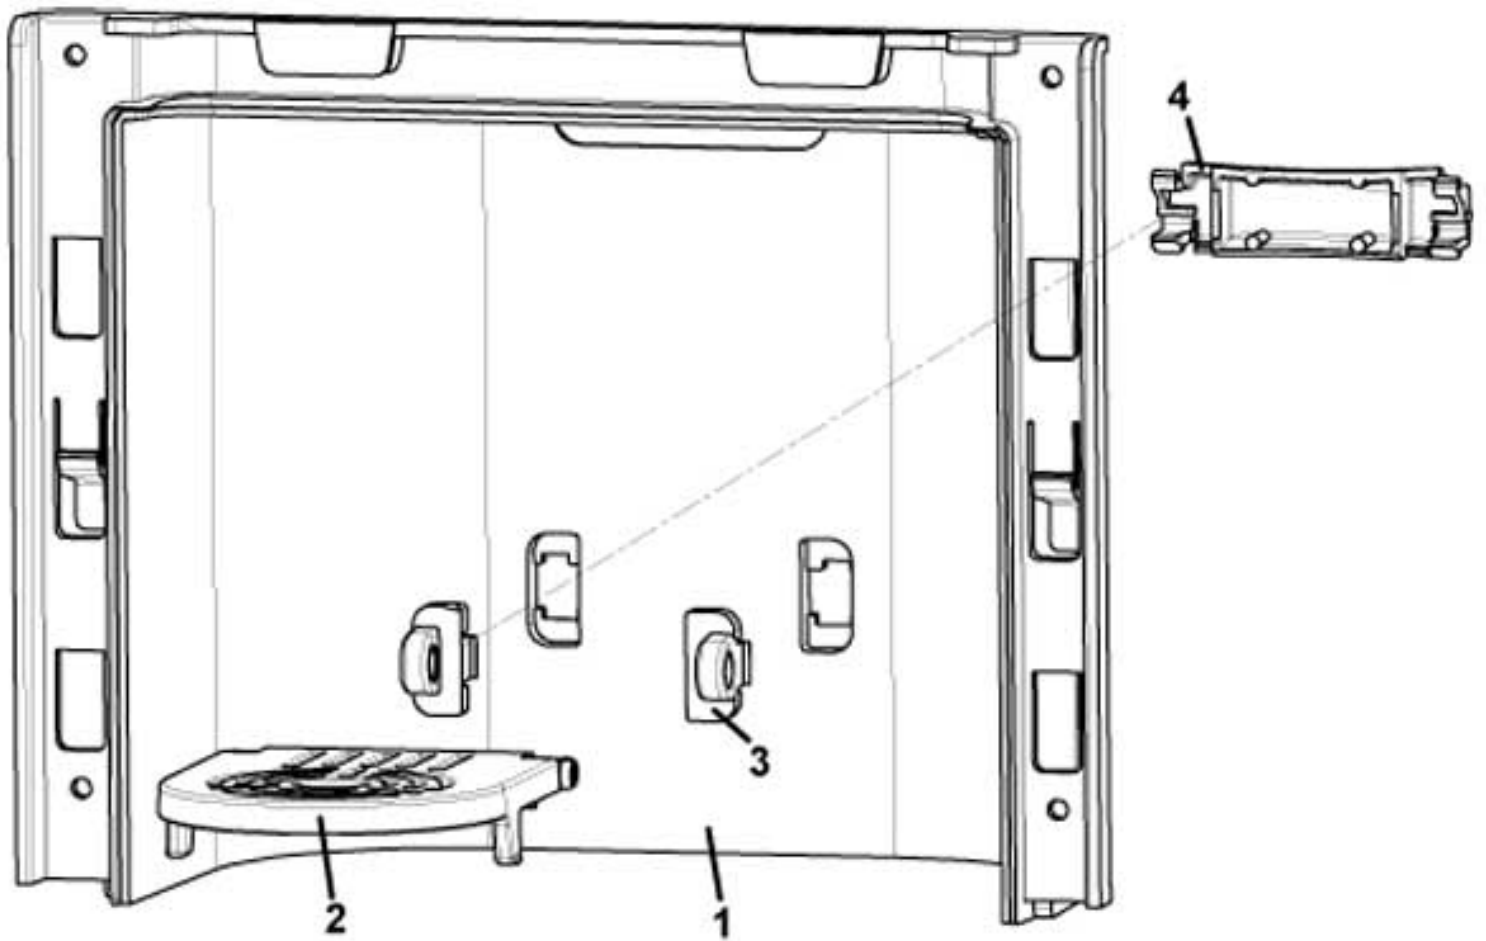

Pos.	Code	Description
1	0020039006	DOOR STRUCTURE
	0020039006CG	DOOR STRUCTURE LIGHT GREY RAL 7035
	0020039006CM	DOOR STRUCTURE MERCEDES GREY RAL 9006
2	0020039007	FRONTAL FRAME
	0020039007CG	FRONTAL FRAME LIGHT GREY RAL 7035
	0020039007CM	FRONTAL FRAME MERCEDES GREY RAL 9006
3	VIT0002466	QUICK-THREAD SCREW 3.5 x 16 CROSS
4	SCH0005860	FLASH BOARD
5	SCH0008160	FRONTAL PANEL LIGHTING BOARD
6	SCH0008120	LATERAL LIGHTING BOARD
7	0020039078	DELIVERY LIGHTING SUPPORT
	0020039078TR	DELIVERY LIGHTING SUPPORT TRASPARENT
8	SCH0008141	LOGO CUP STATION LIGHTING BOARD
9	0020039043	SX LATERAL PANEL
10	0020039048	G13 PREDISPOSITION DX PANEL
11	0020039537	COIN BOX BLOCKING TAB
	0020039537CM	COIN BOX BLOCKING TAB MERCEDES GREY RAL 9006
	0020039537NA	COIN BOX BLOCKING TAB BLACK
12		See table CUPS STOP
13	0020037014	LOCK PLATE
14	SER0000020	LOCK
15	0020037015	LOCK BRACKET
16	0020039075	UPPER DOOR INTERNAL COVER
	0020039075IC	UPPER DOOR INTERNAL COVER ORANGE RAL 2011
17	0020039076	LOWER DOOR INTERNAL COVER
	0020039076NA	LOWER DOOR INTERNAL COVER BLACK
18	0020039551	CABLE FIXING PLATE
	0020039551NA	CABLE FIXING PLATE BLACK
19	VIT0002469	SCREW TC 3.5 x 10
20	0020039080	FRONTAL GLASS LOCK
	0020039080NA	FRONTAL GLASS LOCK BLACK