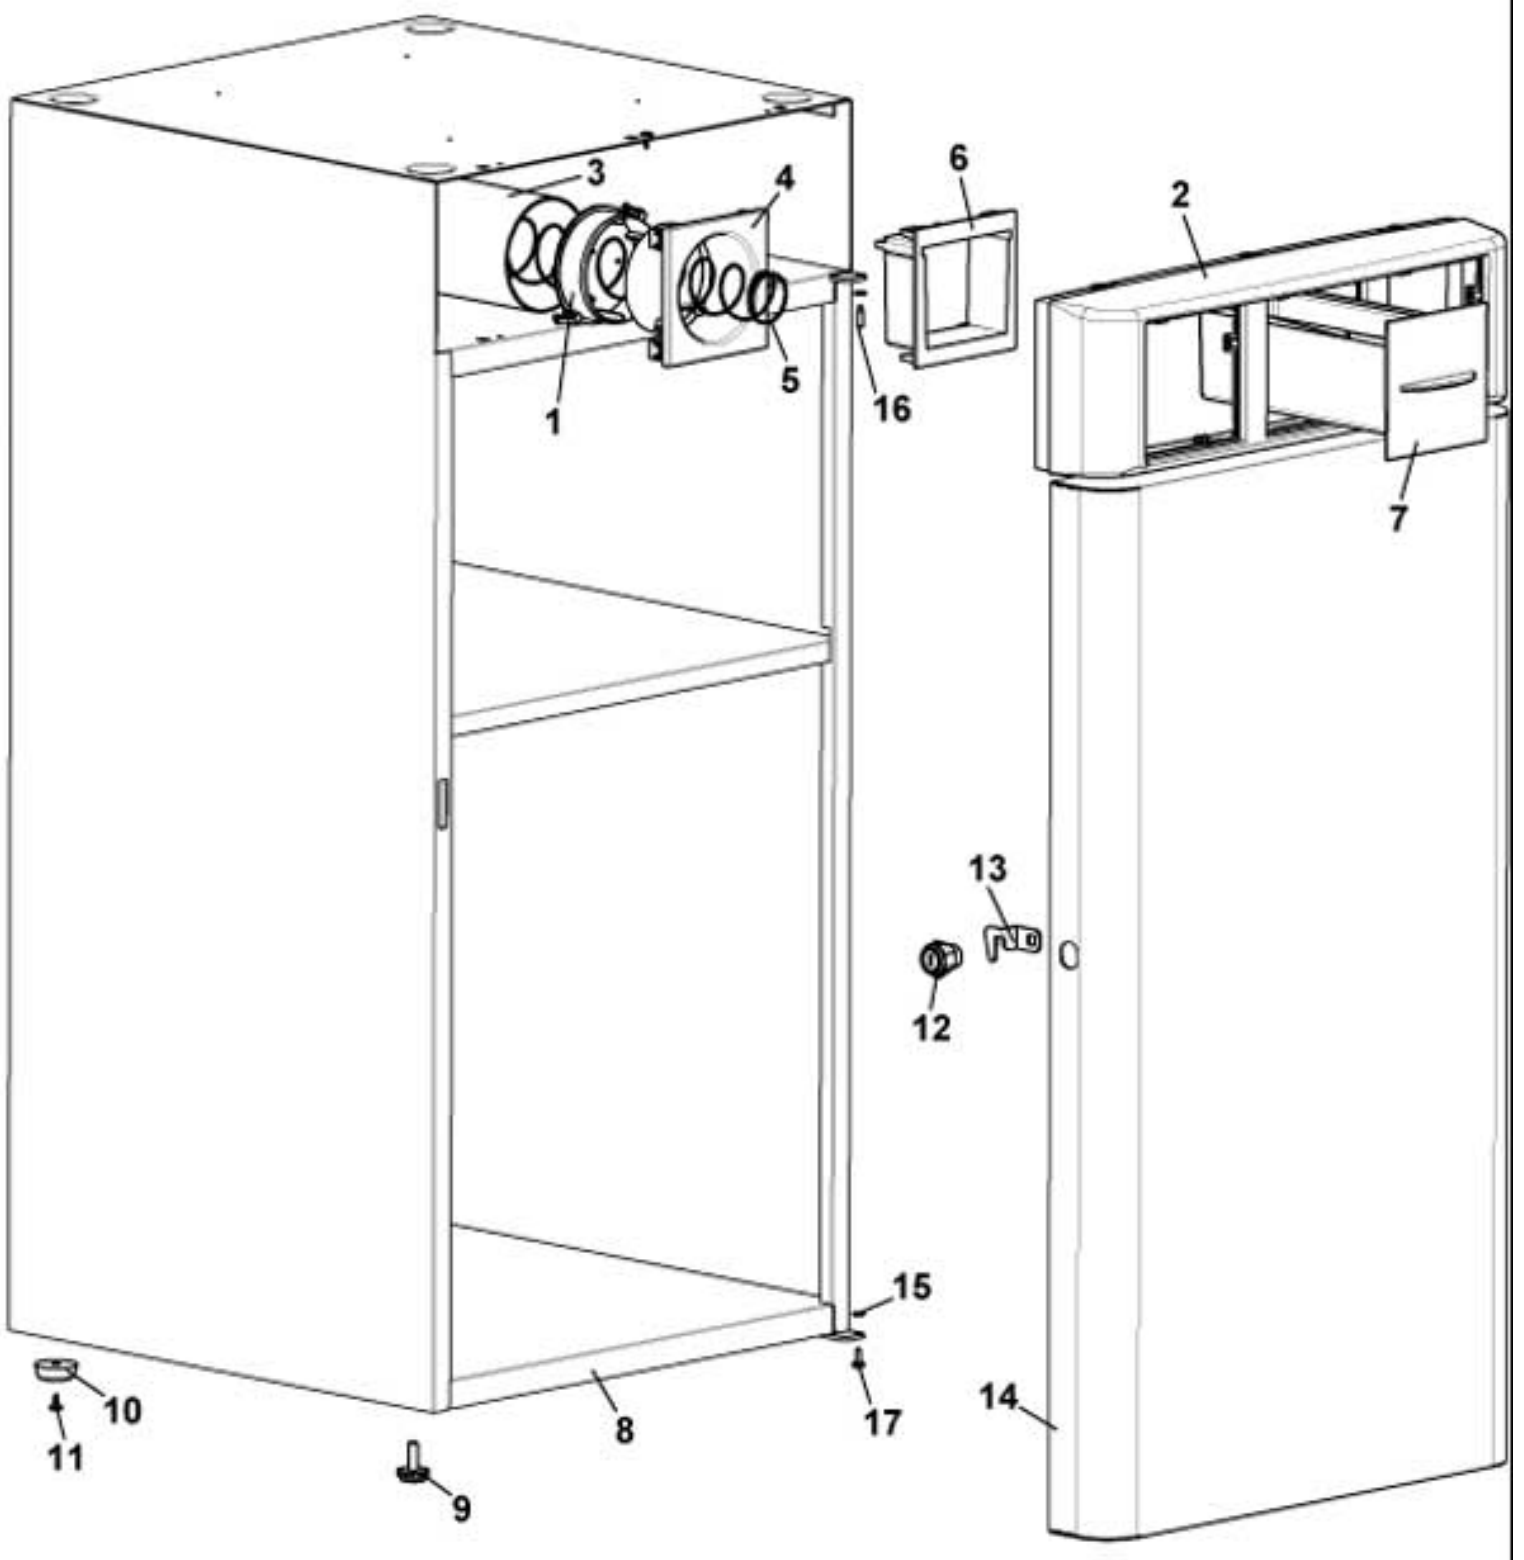

Pos.	Code	Description
1	0010020324	CUP TUBE SUPPORT
2	0010024754	FRONT COVER FOR CABINET
3	0010024764	PIPE D.I. 9,5 x 442 FOR CUPS 70-73
4	0010027147	D.73 CUP PIPE SUPPORT
	0010027147CM	D.73 CUP PIPE SUPPORT MERCEDES GREY RAL 9006
5	0010020334	CUP PUSHING SPRING
6	0010027143	FRONT COVER DRAWER SUPPORT
7	0010027144	FRONT COVER DRAWER
8		SELECT IN THE ORDER THE MODEL OF THE BASE EXPECTED (COLOR, CUPS D.,VERSION)
9	VIT0010504	D.22x7 M6x20 ADJUSTABLE FEET
10	0010005016	CABINET FEET
11	VIT0002401	SCREW TCB 3.5 x 9.5
12	SER0000026	LOCK BOX 5 DT mm 20 RAPID
13	0020037015	LOCK BRACKET
14		SELECT IN THE ORDER THE MODEL OF THE BASE EXPECTED (COLOR, CUPS D.,VERSION)
15	VIT0003003	WASHER D.8 x 4.3 x 0.8
16	0010020313	DOOR HINGE UPPER PIN
17	VIT0000205	SCREW TE M4x10