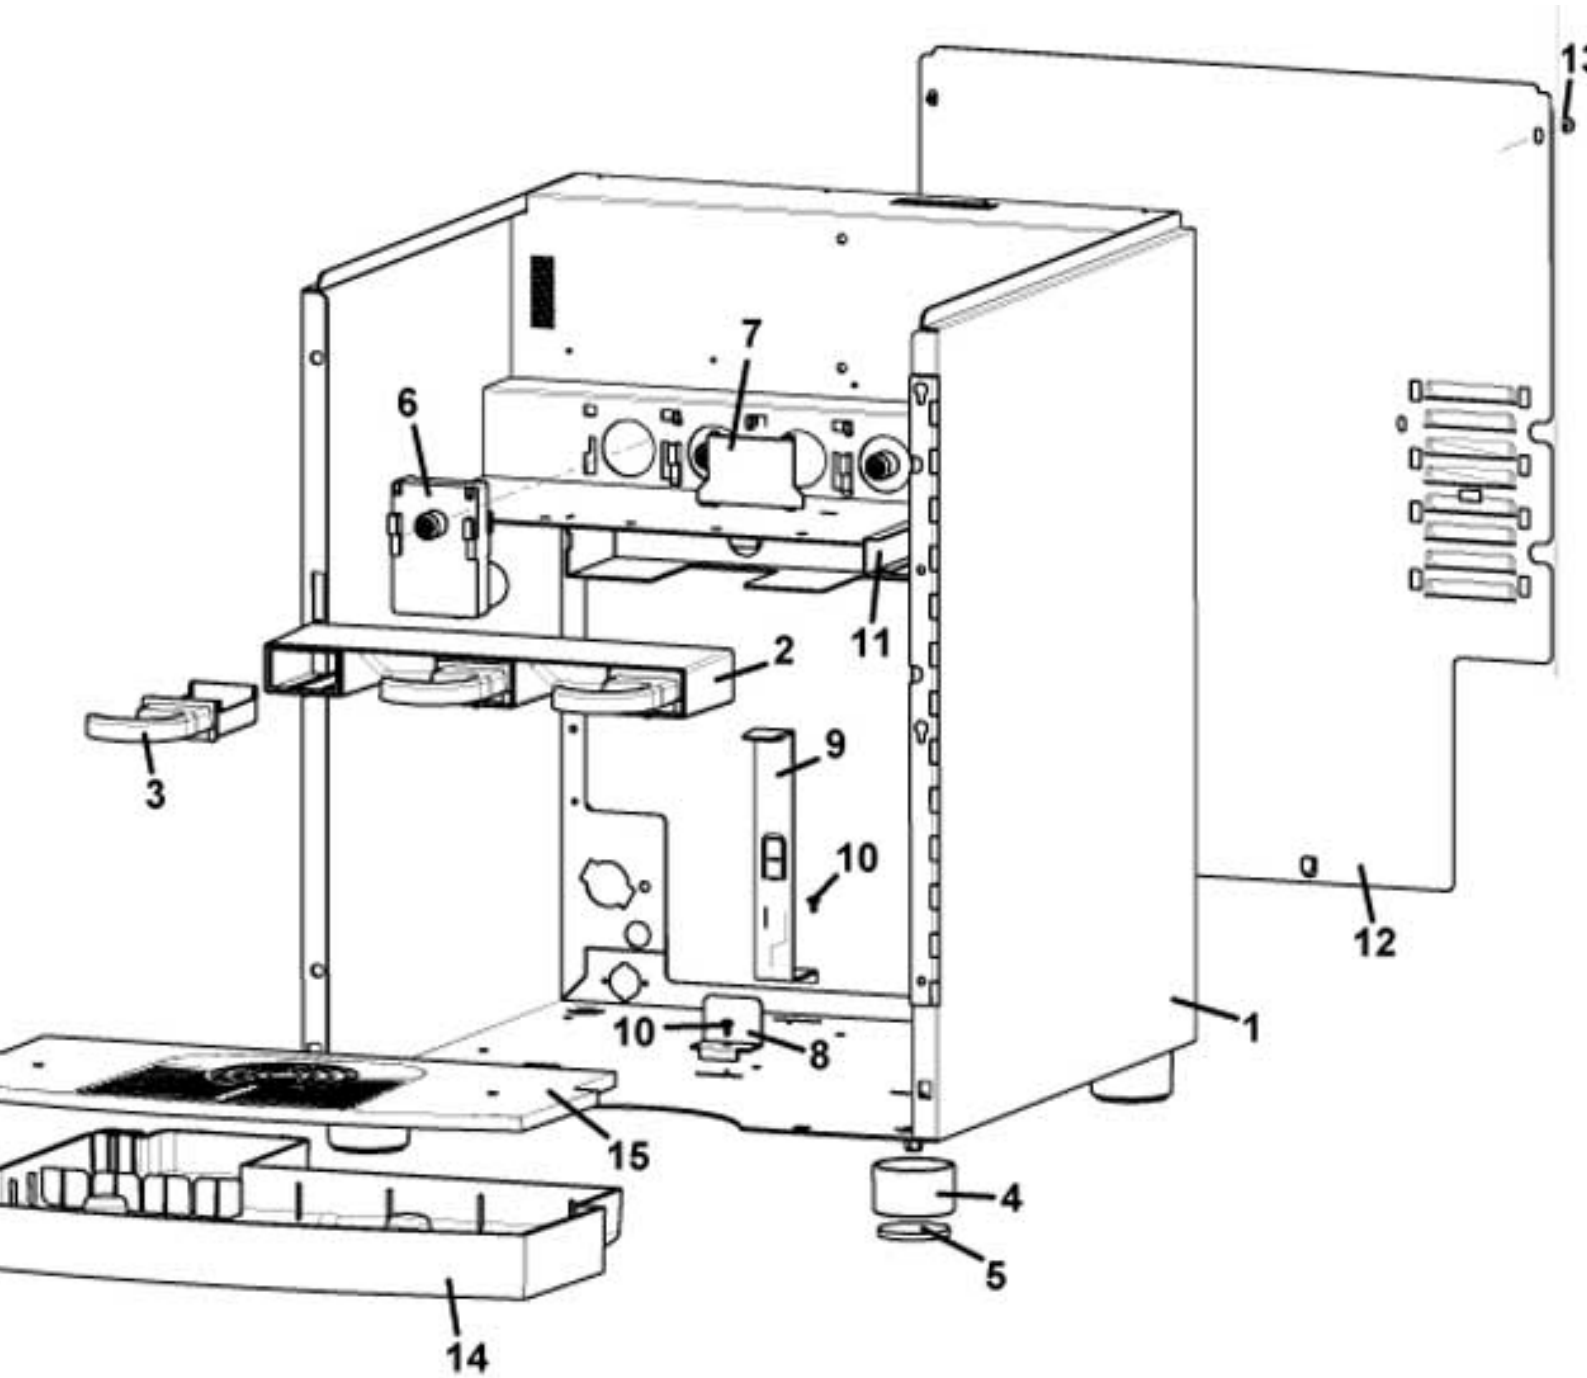

rheavendors 

vending machine

[CINO XS GRANDE]

spare parts manual

Pos.	Code	Description
1	0010024105	S/B CABINET STRUCTURE
	0010024105DE	S/B CABINET STRUCTURE REMBRANT SILVER GREY
	0010024105NA	S/B CABINET STRUCTURE BLACK
2	0010027036	EXHAUST DRAWER
3	0010027022	EXTERNAL EXHAUST DRAWER
4	0010024111	ADJUSTABLE FEET
	0010024111NA	ADJUSTABLE FEET BLACK
	0010024111XC	ADJUSTABLE FEET CHROMATE
5	0010024112	ANTI-SLIP RUBBER D. 43,5X4
6	0090002113	24 V DC 80 RPM PRODUCT GEAR MOTOR
7	0010020029	GEAR MOTOR COVER
	0010020029NA	GEAR MOTOR COVER BLACK
8	0010020719	FIXING BOILER PLATE
9	0600014117	SECURING BOILER PLATE
10	VIT0002009	SCREW T.C.B. 3,5 x 6,5
11	0010021217	WIREWAY CABLES
12	0010024028	BACK COVER
	0010024028DE	BACK COVER REMBRANT SILVER GREY
	0010024028NA	BACK COVER BLACK
13	VIT0002401	SCREW TCB 3.5 x 9.5
14	0020039036CL	WATER TRAY + CONTACTS
15	0020039035	WATER COLLECTION TRAY GRATE
	0020039035CG	WATER COLLECTION TRAY GRATE LIGHT GREY RAL 7035
	0020039035CM	WATER COLLECTION TRAY GRATE MERCEDES GREY RAL 9006

CINO XS GRANDE - CABINET (PRESSOBEAN VERSION)

Pos.	Code	Description
1	0010024135	C/B CABINET STRUCTURE
	0010024135NA	C/B CABINET STRUCTURE BLACK
2	0010027037	EXHAUST DRAWER DOUBLE
3	0010027022	EXTERNAL EXHAUST DRAWER
4	0010024111	ADJUSTABLE FEET
	0010024111NA	ADJUSTABLE FEET BLACK
	0010024111XC	ADJUSTABLE FEET CHROMATE
5	0010024112	ANTI-SLIP RUBBER D. 43,5X4
6	0090002113	24 V DC 80 RPM PRODUCT GEAR MOTOR
7	0010020029	GEAR MOTOR COVER
	0010020029NA	GEAR MOTOR COVER BLACK
8	0010024027	GROUNDS CONTAINER
9	0020039036CL	WATER TRAY + CONTACTS
10	0020039035	WATER COLLECTION TRAY GRATE
	0020039035CG	WATER COLLECTION TRAY GRATE LIGHT GREY RAL 7035
	0020039035CM	WATER COLLECTION TRAY GRATE MERCEDES GREY RAL 9006
11	0010024028	BACK COVER
	0010024028DE	BACK COVER REMBRANT SILVER GREY
	0010024028NA	BACK COVER BLACK
12	VIT0002401	SCREW TCB 3.5 x 9.5
13	0010027217	WIRING SUPPORT