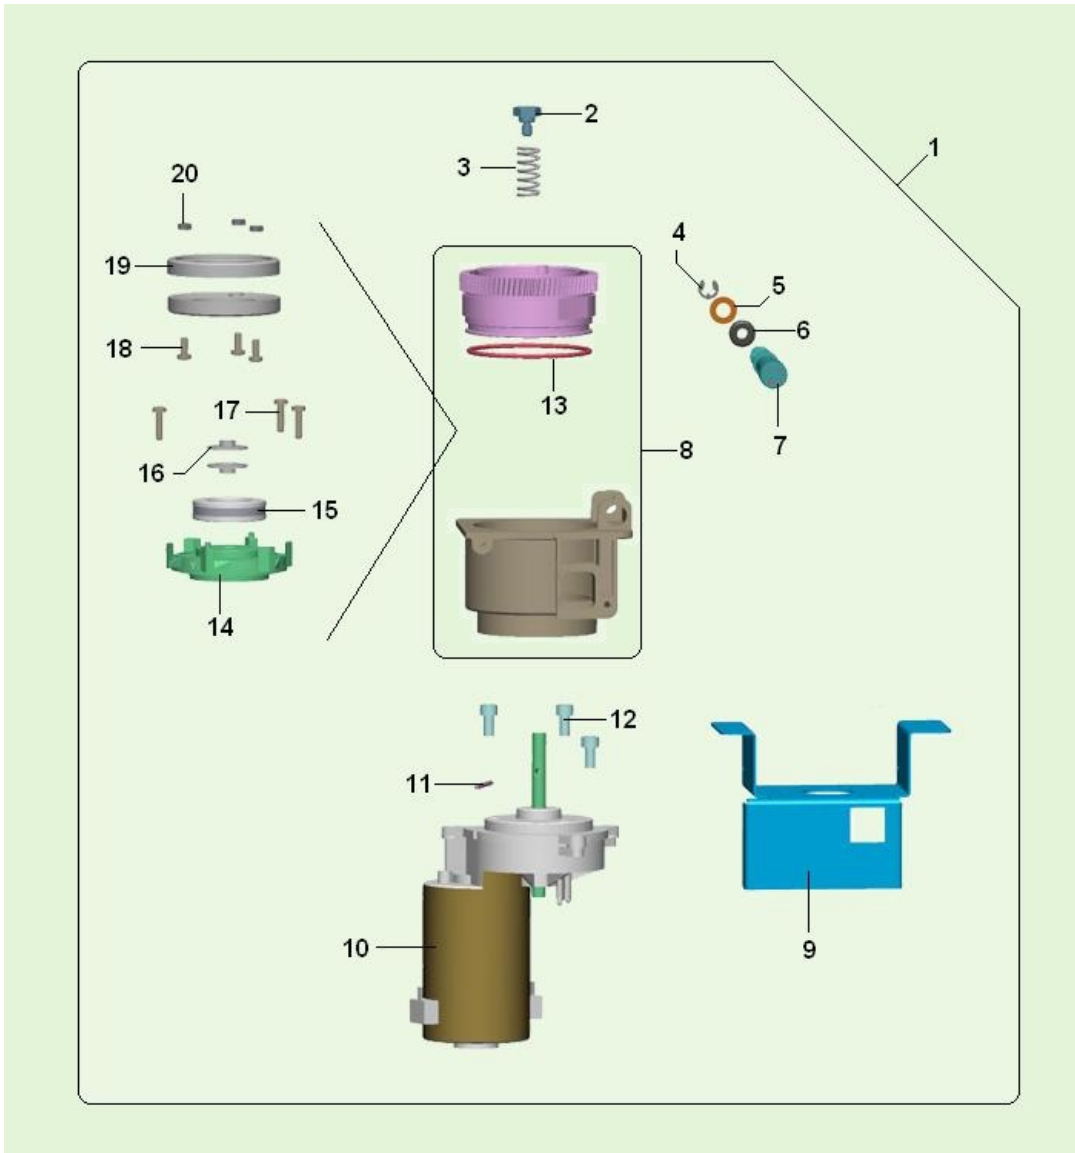

- Item detail:

Position	Code	Options	Description
2	19059021		screw for ametek springew
3	07020411		grinder holder spring-971
4	37001116		Ø 6 seeger ring
5	35168826		flat washer D.8,4*15,5*1,2
6	23004086		cabl damper(6*15 - rubber)able
7	05134715		grinder adjustment screwwn) C2000
8	43018910-01		grinder chamber assy w/knob
9	01917521		PIASTRA SUPP.MACININO LEI200
10	20020616		24VDC grinder Ametek gearmotor
11	12017411		wire D30x30er
12	32135316		MA6X12 cross-headed embedded hexagon Zn screw
13	36211316		O-ring 3262 NBR 70 SHODE
14	13008211-02		mobile blade support
15	19059216		bearingew
16	19060411		bush with washerew
17	32060836		Cross headed screw 4MA*16 IX
18	32060536		Cross headed screw 4MA*10 IX
19	18007326		D=64 grinder blade 12teeth
20	34102836		4MA nut hexagonal