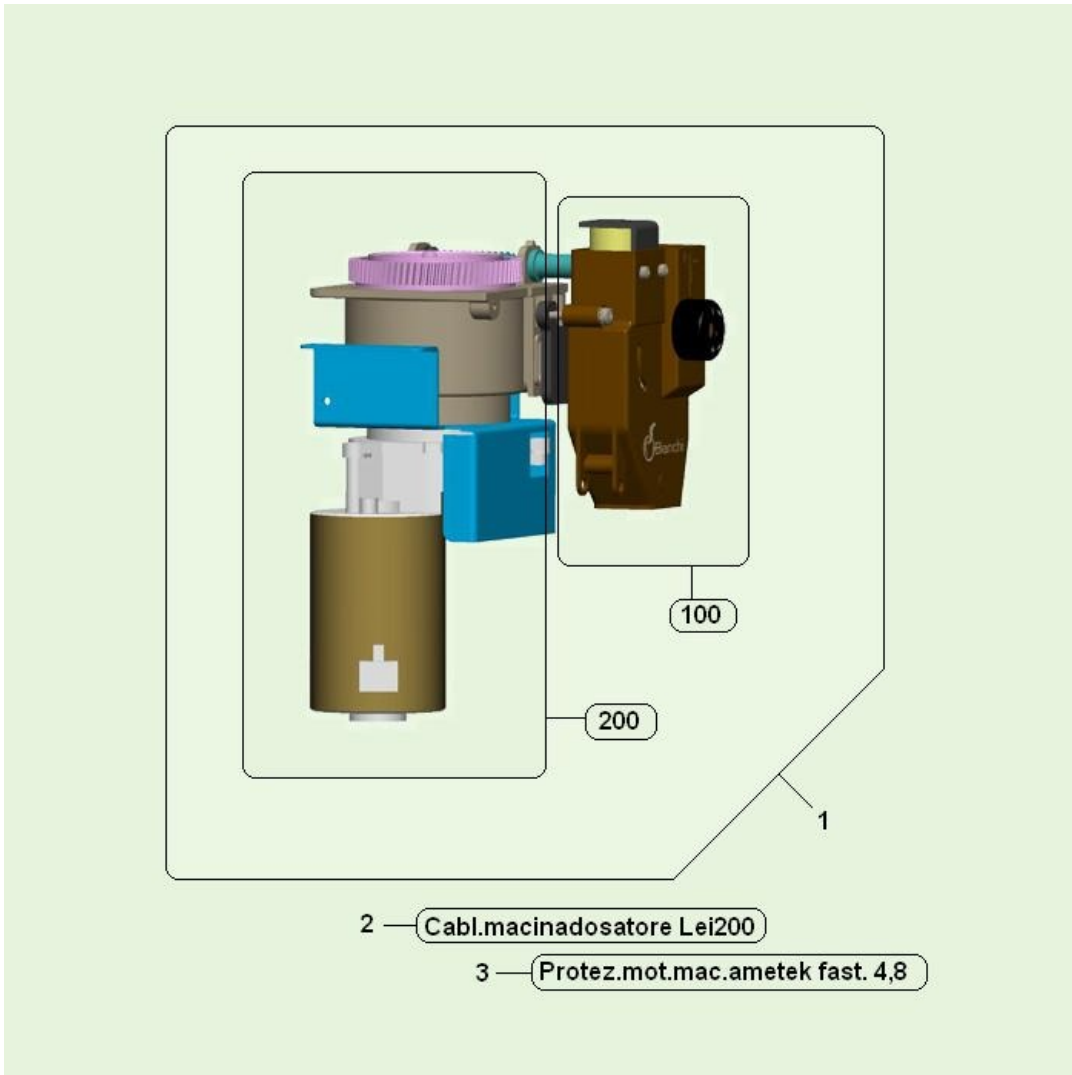

- Item detail:

Position	Code	Options	Description
2	22205112		CABL.MACINADOSATORE LEI200
3	22126622		AMETEK FAST 4,8 grinder motor protection
100	1873		ASSEMBLY DOSER CAFFE (964)
200	1355