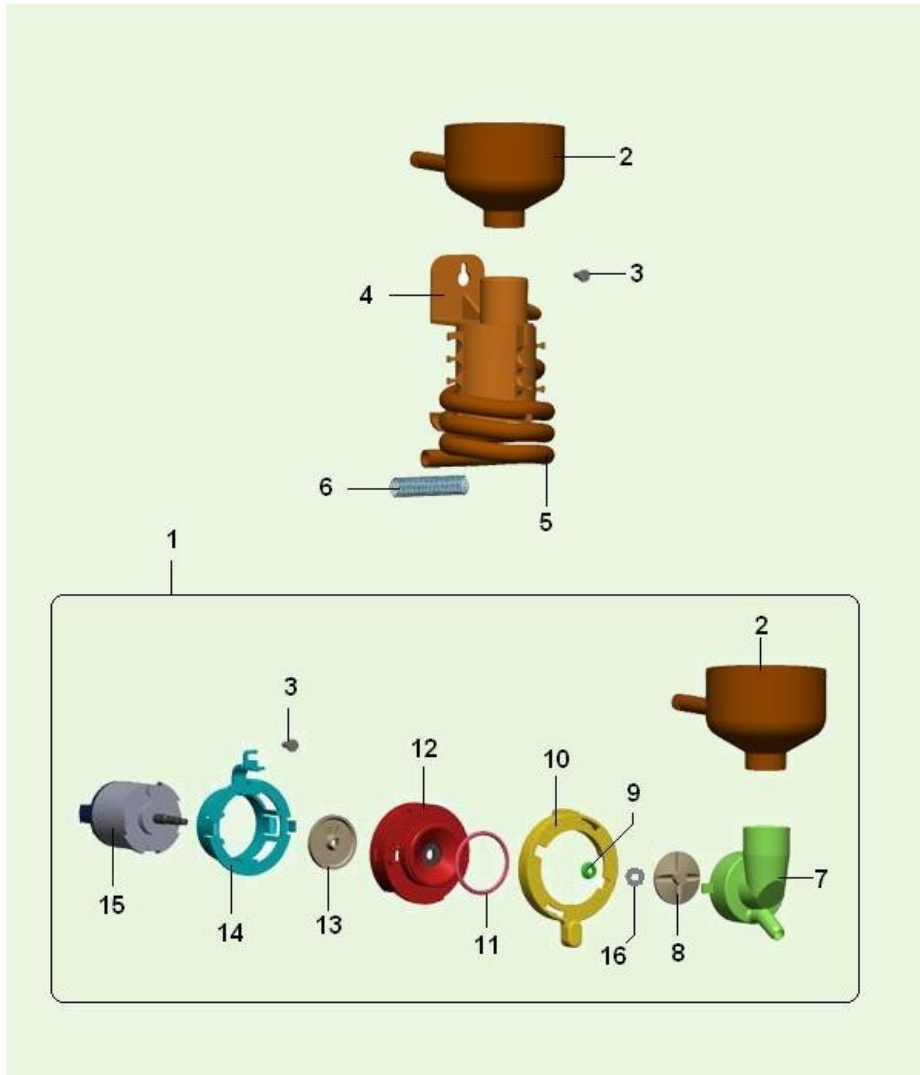

- Item detail:

Position	Code	Options	Description
1	96067740M37		mixer assy w/o collar BV303
2	05113765M37		mixing bowl w/hole 5,7 brown
3	32227256		3.9x9.5 self-tapping screw9,5
4	05141815-01M37		Brown tea serpentine support
5	09087843-02		7x11 brown silicone pipe
6	07017711		tea serpent. spring-971
7	05111625		brown mixing chambert.frame silver
8	05111825		mixer impellert.frame silver
9	36351215		green V-seal gasketODE
10	05240915M37		Mixing room blocking flange
11	36210716		OR 3131 gasketODE
12	05243112		Mixing room flange support as.
13	05154015		mixer protection disk grate(graph.)
14	05241115-01M37		Motor support flange
16	35155236		level ground washer Ø 4.3 IX