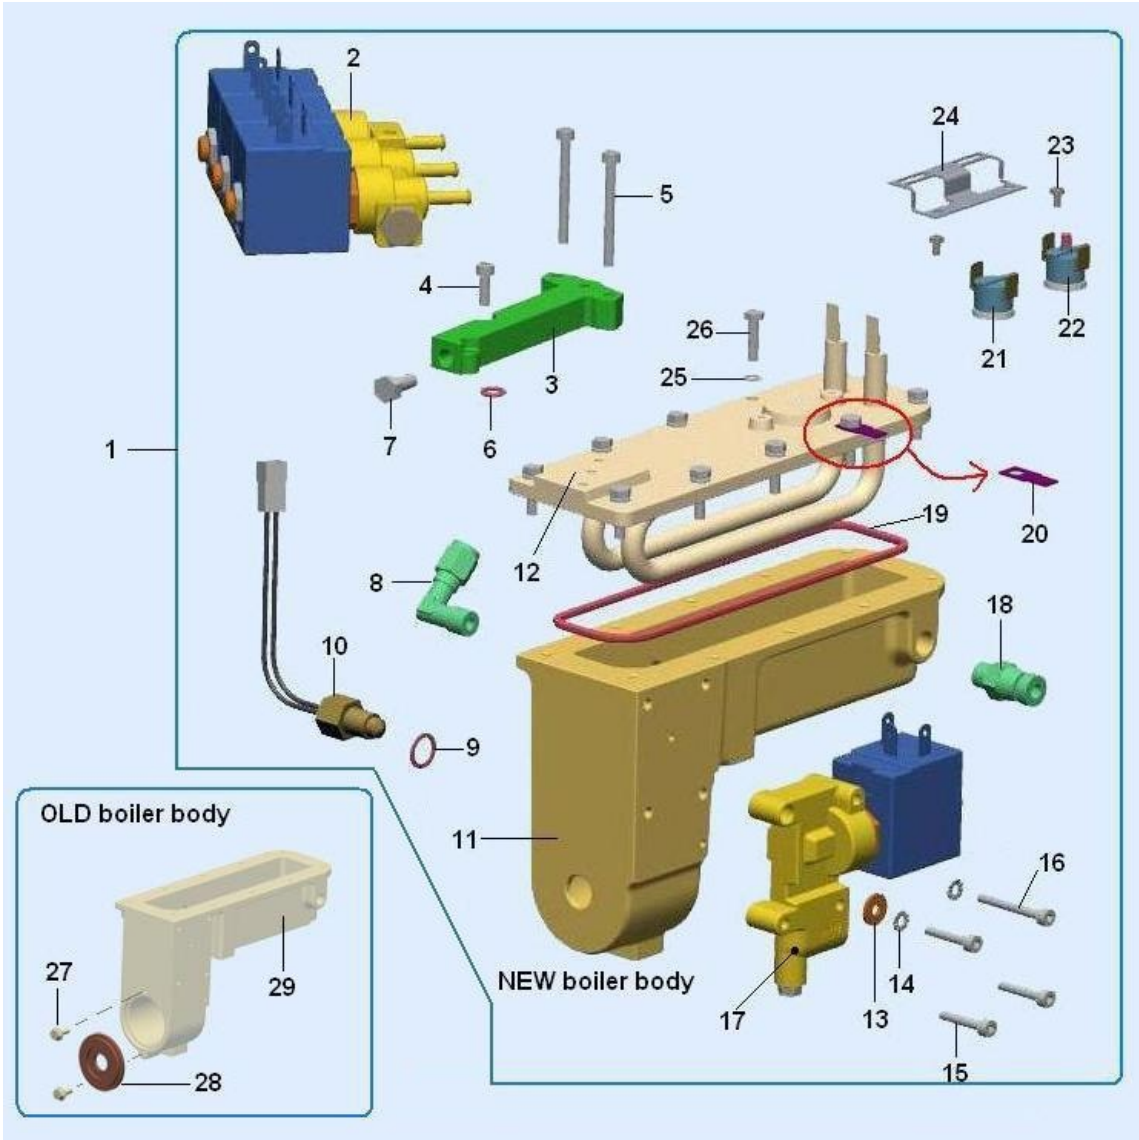

## Group charts

 **LEI200ES01BVG**  
 **LEI200ES01BVG - 3**

**BOILER ESPRESSO WITH ELETTROV. INSTANT PRODUCTS (763)**

---

**BOILER ESPRESSO WITH ELETTR. INSTANT PRODUCTS (763) - Item detail:**

Position	Code	Options	Description
<b>1</b>	43036520-01		ES MC boiler assy 4valvs BV952
<b>2</b>	25012146-02		ELECT.VALVE 2WAYS 24DC W/JOINT
<b>3</b>	04031216		connection M/Fassy
<b>5</b>	32065416		4x12 screw
<b>6</b>	19059411-01		new electrovalve block spacer
<b>7</b>	25021516-01		24VDC group of 3EV 2ways d.2mm
<b>100</b>	1806		BOILER COMPONENTS (922)

### BOILER COMPONENTS (922)

**BOILER COMPONENTS (922) - Item detail:**

Position	Code	Options	Description
1	85003110-02		boiler assembly 3 el-valv
2	25021516-01		24VDC group of 3EV 2ways d.2mm
3	19059411-01		new electrovalve block spacer
4	32065416		4x12 screw
6	36350116		O-Ring 2025ODE
7	32125336		6 MA X 12 IX screw
8	04035326		elbow connection
9	18002516		copper gasket
10	26050826-01		Temp.sens. w/connector (inox)
11	13008021-02		espresso boiler body
12	29004312-01		heating element 1500W220V inox
13	35157616		plain washer Ø.4,3 ac.ODE
14	35160316		d. 4,2 IX self locking washer
15	32067916		TCEI 4MAX20 screw
16	32068216		4MAX30 screw
17	25020856		3ways elect.valve24Vdc(0-7,5b)
18	04040316		drain valve
19	05143815		boiler gasket
20	23020626		male tab
21	25020516		automatic recharge dixon110°
22	25020616-01		manual recharge dixon (135°)
23	32025116		TC 3MAX5 screw
24	01599411-02		Thermoregulator spring
25	35153426		washer
26	32055536		TCEI 4MAX16 screw
27	32050516		screw 4 MAX10
28	18007011		piston stop washer OT58
29	13008011		espresso boiler body