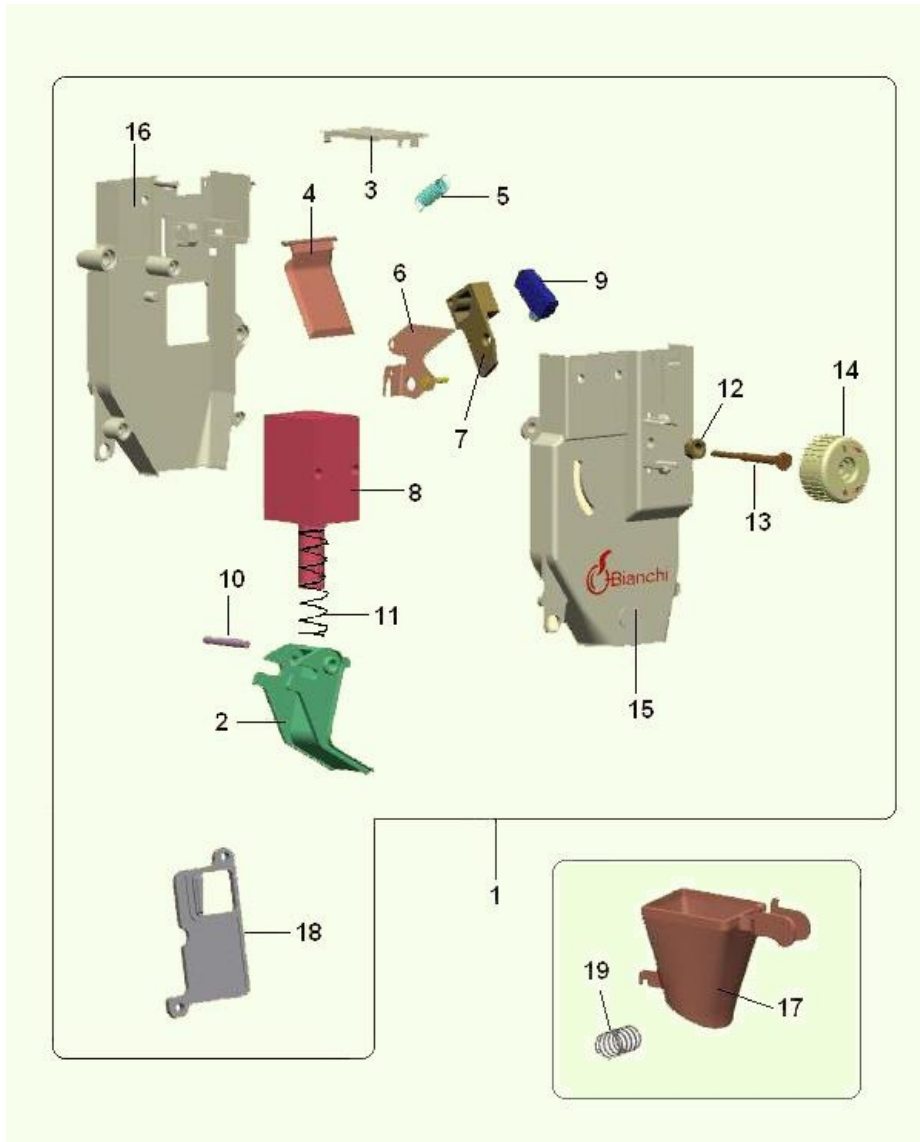

ASSEMBLY DOSER CAFFE (964)

ASSEMBLY DOSER CAFFE (964) - Item detail:

Position	Code	Options	Description
1	43002410-02		doser assy with spacer
2	05135115-01		coffee doser tray
3	05135025		top cover for doserwn) C2000
4	05135315		coffee doser mobile wallwn) C2000
5	07020611		spring-971
6	01586212-02		MICRO SUPPORT
7	05154615		micro. coffee-dos. supporty grate(graph.)
8	20019146-01		magnet 5% 24v dcb.shaft
9	26029616		microswitch with cable(proof)7
10	33051716		4x25 IX parallel pin
11	07020511-01		magnet spring-971
12	34115316		M4 nut with washerODE
13	19058911		adjusting screw for microew
14	05135215		dose adjustment knobwn) C2000
15	05134815		Doser front coverwn) C2000
16	05134925		Doser rear coverwn) C2000
17	05135415		plastic coffee doser slidewn) C2000
18	05155615-01		spacer
19	07020911		coffee funnel spring-971