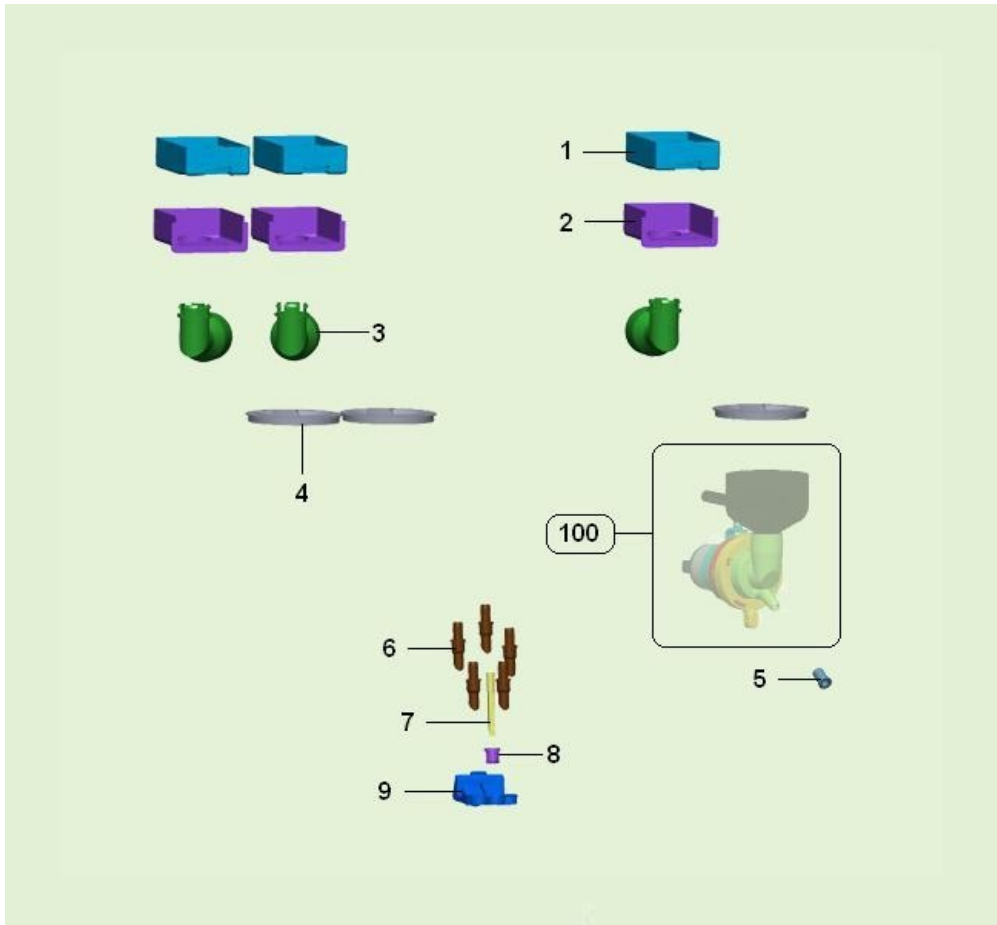

## Group charts

 **LEI200ES01BVG**  
 **LEI200ES01BVG - 5**

---

**- Item detail:**

Position	Code	Options	Description
<b>1</b>	96067740M37		mixer assy w/o collar BV303
<b>2</b>	05113765M37		mixing bowl w/hole 5,7 brown
<b>3</b>	32227256		3.9x9.5 self-tapping screw9,5
<b>4</b>	05141815-01M37		Brown tea serpentine support
<b>5</b>	09087843-02		7x11 brown silicone pipe
<b>6</b>	07017711		tea serpent. spring-971
<b>7</b>	05111625		brown mixing chambert.frame silver
<b>8</b>	05111825		mixer impellert.frame silver
<b>9</b>	36351215		green V-seal gasketODE
<b>10</b>	05240915M37		Mixing room blocking flange
<b>11</b>	36210716		OR 3131 gasketODE
<b>12</b>	05243112		Mixing room flange support as.
<b>13</b>	05154015		mixer protection disk grate(graph.)
<b>14</b>	05241115-01M37		Motor support flange
<b>16</b>	35155236		level ground washer Ø 4.3 IX