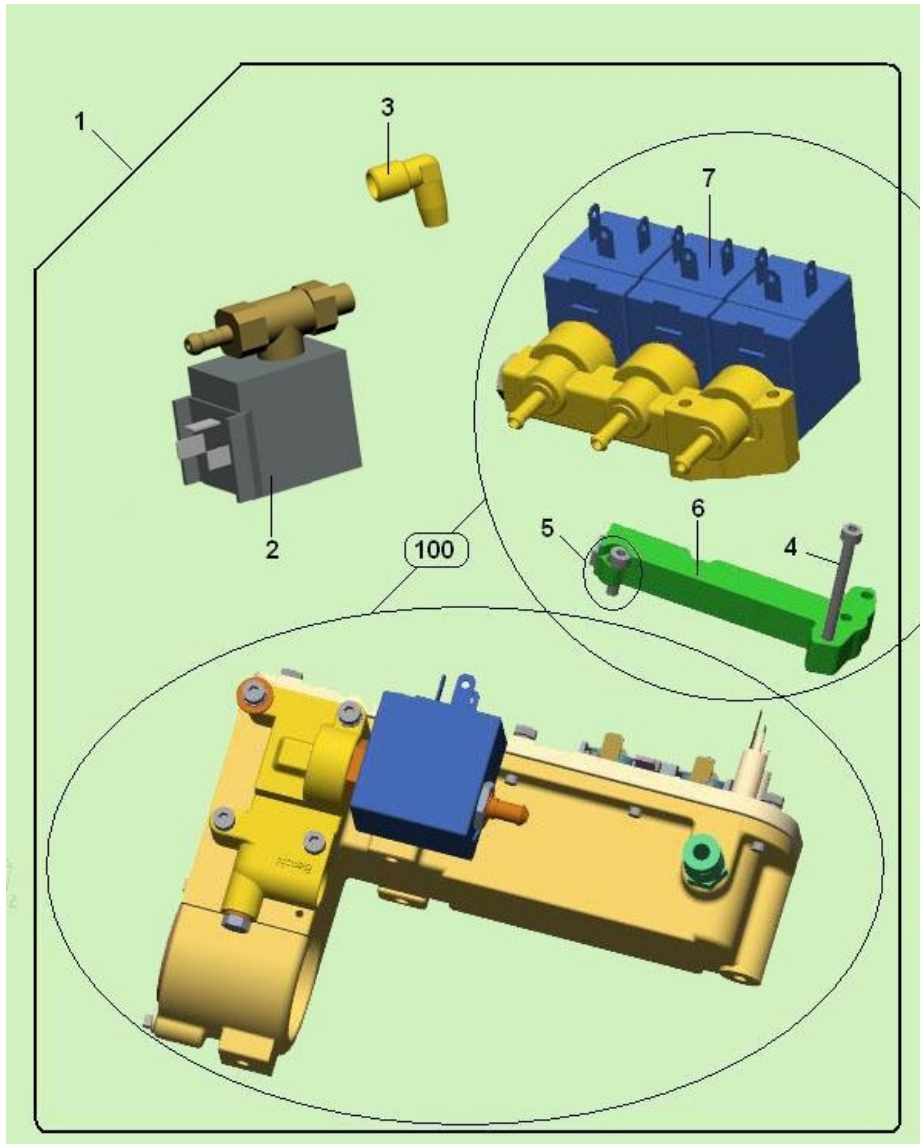

## Group charts

 **LEI200ES01BVG**  
 **LEI200ES01BVG - 2**

## Group charts

 **LEI200ES01BVG**  
 **LEI200ES01BVG - 3**

**BOILER ESPRESSO WITH ELETTROV. INSTANT PRODUCTS (763)**

---

**BOILER ESPRESSO WITH ELETTR. INSTANT PRODUCTS (763) - Item detail:**

Position	Code	Options	Description
<b>1</b>	43036520-01		ES MC boiler assy 4valvs BV952
<b>2</b>	25012146-02		ELECT.VALVE 2WAYS 24DC W/JOINT
<b>3</b>	04031216		connection M/Fassy
<b>5</b>	32065416		4x12 screw
<b>6</b>	19059411-01		new electrovalve block spacer
<b>7</b>	25021516-01		24VDC group of 3EV 2ways d.2mm
<b>100</b>	1806		BOILER COMPONENTS (922)

### BOILER COMPONENTS (922)

**BOILER COMPONENTS (922) - Item detail:**

Position	Code	Options	Description
1	85003110-02		boiler assembly 3 el-valv
2	25021516-01		24VDC group of 3EV 2ways d.2mm
3	19059411-01		new electrovalve block spacer
4	32065416		4x12 screw
6	36350116		O-Ring 2025ODE
7	32125336		6 MA X 12 IX screw
8	04035326		elbow connection
9	18002516		copper gasket
10	26050826-01		Temp.sens. w/connector (inox)
11	13008021-02		espresso boiler body
12	29004312-01		heating element 1500W220V inox
13	35157616		plain washer Ø.4,3 ac.ODE
14	35160316		d. 4,2 IX self locking washer
15	32067916		TCEI 4MAX20 screw
16	32068216		4MAX30 screw
17	25020856		3ways elect.valve24Vdc(0-7,5b)
18	04040316		drain valve
19	05143815		boiler gasket
20	23020626		male tab
21	25020516		automatic recharge dixon110°
22	25020616-01		manual recharge dixon (135°)
23	32025116		TC 3MAX5 screw
24	01599411-02		Thermoregulator spring
25	35153426		washer
26	32055536		TCEI 4MAX16 screw
27	32050516		screw 4 MAX10
28	18007011		piston stop washer OT58
29	13008011		espresso boiler body