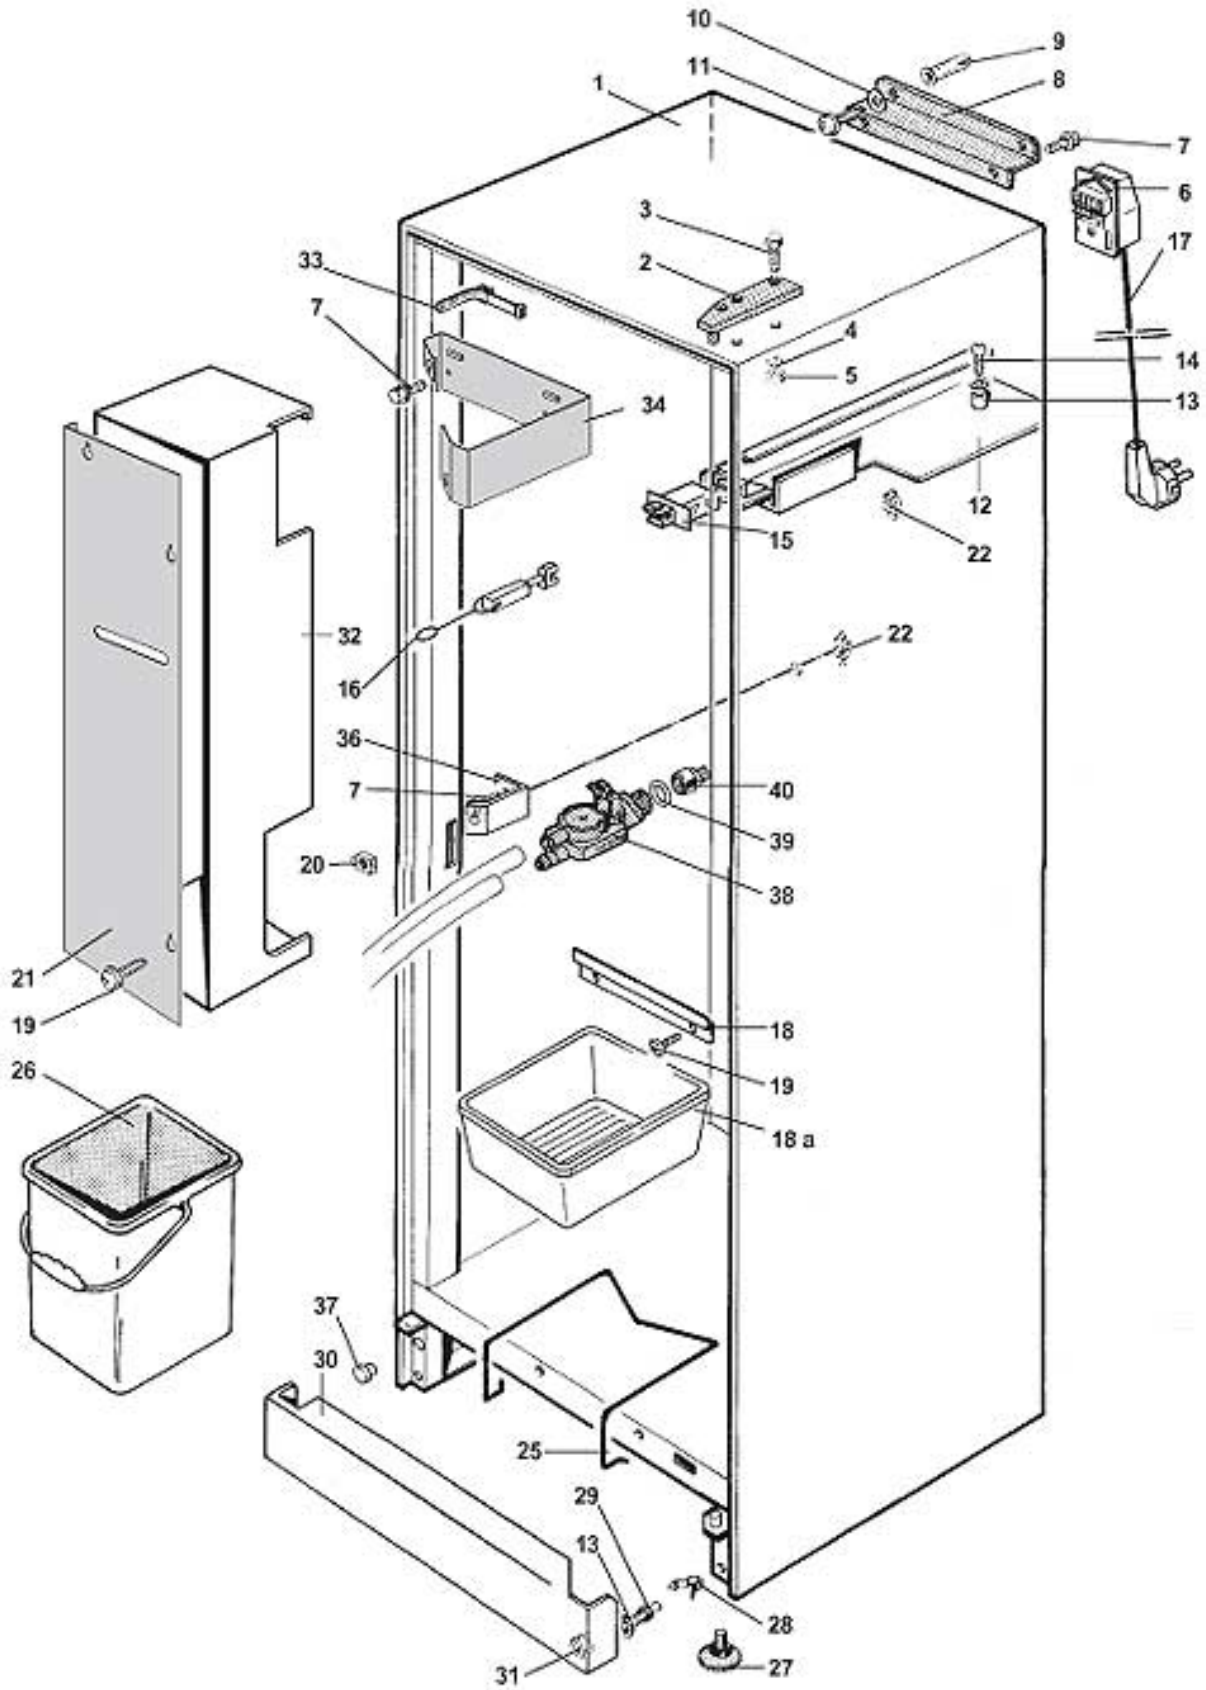

vending machine

[SAGOMA]

spare parts manual

SAGOMA - CABINET (INSTANT VERSION)

Pos.	Code	Description
1/a	0010014274	SAGOMA H CABINET STRUCTURE Up to serial 0136999
	0010014274AE	SAGOMA H CABINET STRUCTURE Up to serial 0136999 PURE WHITE RAL 9010
	0010014274CF	SAGOMA H CABINET STRUCTURE Up to serial 0136999 ANTHRACITE GREY RAL 7016
	0010014274CG	SAGOMA H CABINET STRUCTURE Up to serial 0136999 LIGHT GREY RAL 7035
	0010014274CH	SAGOMA H CABINET STRUCTURE Up to serial 0136999 AGATA GREY RAL 7038
	0010014274CM	SAGOMA H CABINET STRUCTURE Up to serial 0136999 MERCEDES GREY RAL 9006
	0010014274CN	SAGOMA H CABINET STRUCTURE Up to serial 0136999 SILICIOUS GREY RAL 7032
	0010014274GF	SAGOMA H CABINET STRUCTURE Up to serial 0136999 SULPHUR YELLOW RAL 1016
	0010014274KE	SAGOMA H CABINET STRUCTURE Up to serial 0136999 FIRE RED RAL 3000
	0010014274NA	SAGOMA H CABINET STRUCTURE Up to serial 0136999 BLACK
1/b	0010014375	SAGOMA H CABINET STRUCTURE From serial 0137001
	0010014375AE	SAGOMA H CABINET STRUCTURE From serial 0137001 PURE WHITE RAL 9010
	0010014375CF	SAGOMA H CABINET STRUCTURE From serial 0137001 ANTHRACITE GREY RAL 7016
	0010014375CG	SAGOMA H CABINET STRUCTURE From serial 0137001 LIGHT GREY RAL 7035
	0010014375CH	SAGOMA H CABINET STRUCTURE From serial 0137001 AGATA GREY RAL 7038
	0010014375CM	SAGOMA H CABINET STRUCTURE From serial 0137001 MERCEDES GREY RAL 9006
	0010014375CN	SAGOMA H CABINET STRUCTURE From serial 0137001 SILICIOUS GREY RAL 7032
	0010014375GF	SAGOMA H CABINET STRUCTURE From serial 0137001 SULPHUR YELLOW RAL 1016
	0010014375KE	SAGOMA H CABINET STRUCTURE From serial 0137001 FIRE RED RAL 3000
	0010014375NA	SAGOMA H CABINET STRUCTURE From serial 0137001 BLACK
1/c	0010014235	SAGOMA H/P CABINET STRUCTURE Up to serial 0136999
	0010014235AE	SAGOMA H/P CABINET STRUCTURE Up to serial 0136999 PURE WHITE RAL 9010
	0010014235CF	SAGOMA H/P CABINET STRUCTURE Up to serial 0136999 ANTHRACITE GREY RAL 7016
	0010014235CG	SAGOMA H/P CABINET STRUCTURE Up to serial 0136999 LIGHT GREY RAL 7035
	0010014235CH	SAGOMA H/P CABINET STRUCTURE Up to serial 0136999 AGATA GREY RAL 7038
	0010014235CM	SAGOMA H/P CABINET STRUCTURE Up to serial 0136999 MERCEDES GREY RAL 9006
	0010014235CN	SAGOMA H/P CABINET STRUCTURE Up to serial 0136999 SILICIOUS GREY RAL 7032
	0010014235GF	SAGOMA H/P CABINET STRUCTURE Up to serial 0136999 SULPHUR YELLOW RAL 1016
	0010014235KE	SAGOMA H/P CABINET STRUCTURE Up to serial 0136999 FIRE RED RAL 3000
	0010014235NA	SAGOMA H/P CABINET STRUCTURE Up to serial 0136999 BLACK
1/d	0010014405	SAGOMA H/P CABINET STRUCTURE From serial 0137001
	0010014405AE	SAGOMA H/P CABINET STRUCTURE From serial 0137001 PURE WHITE RAL 9010
	0010014405CF	SAGOMA H/P CABINET STRUCTURE From serial 0137001 ANTHRACITE GREY RAL 7016
	0010014405CG	SAGOMA H/P CABINET STRUCTURE From serial 0137001 LIGHT GREY RAL 7035
	0010014405CH	SAGOMA H/P CABINET STRUCTURE From serial 0137001 AGATA GREY RAL 7038
	0010014405CM	SAGOMA H/P CABINET STRUCTURE From serial 0137001 MERCEDES GREY RAL 9006
	0010014405CN	SAGOMA H/P CABINET STRUCTURE From serial 0137001 SILICIOUS GREY RAL 7032
	0010014405GF	SAGOMA H/P CABINET STRUCTURE From serial 0137001 SULPHUR YELLOW RAL 1016
	0010014405KE	SAGOMA H/P CABINET STRUCTURE From serial 0137001 FIRE RED RAL 3000
	0010014405NA	SAGOMA H/P CABINET STRUCTURE From serial 0137001 BLACK
2	0010013191	UPPER HINGE
	0010013191AE	UPPER HINGE PURE WHITE RAL 9010
	0010013191CF	UPPER HINGE ANTHRACITE GREY RAL 7016
	0010013191CG	UPPER HINGE LIGHT GREY RAL 7035
	0010013191CH	UPPER HINGE AGATA GREY RAL 7038
	0010013191CM	UPPER HINGE MERCEDES GREY RAL 9006
	0010013191CN	UPPER HINGE SILICIOUS GREY RAL 7032
	0010013191GF	UPPER HINGE SULPHUR YELLOW RAL 1016
	0010013191KE	UPPER HINGE FIRE RED RAL 3000
	0010013191NA	UPPER HINGE BLACK
3	VIT0000215	SCREW T6 M8x25
4	VIT00003402	D 8 4 GROWER SPRING WASHER
5	VIT00004595	E 8 NUT
6	ELE00002410	EXTERNAL TRIPOLAR TERMINAL BLOCK
7	VIT00000236	E H SCREW M 6 x 11 + FR
8	0010014074	DISPENSER SECURING BRACKET
9	VIT0010701	TPF 8 x 50 DOWEL
10	VIT00004375	CONNECTION
11	VIT0002022	5 Bx 60 TAPPING TCB SCREW
12	0270011465	DOOR SWITCH SUPPORT
13	VIT00003103	WASHER tab D. 4.3
14	VIT00000012	SCREW T.C.B. M 4 x 10
15	ELE00002009	SAFETY SWITCH
16	0270011109CL	SERVICE KEY ASSEMBLY
17/a	ELE00055003	POWER LEAD HO5VVF 3 x 1.5 SCHUKO PLUG
17/b	ELE00055004	POWER LEAD HO5VVF 3 x 1.5 SC PLUG
17/c	ELE00055006	POWER LEAD HO5VVF 3 x 1.5 GB PLUG
18	0010014237	WATER TRAY BRACKET
18/a	0010014236	WATER TRAY (FOR VERSION FP)
19	VIT00000030	SCREW TCB M4 x 7
20	VIT00009109	M 4 NUT IN RETAINER Up to serial 9541999
21/a	0010014213	COVER PROTECTION H/5
21/b	0010014280	COVER PROTECTION H/6
22	VIT00009102	M 6 NUT IN RETAINER
23		
24		
25	0010014063	RING FOR BIN (NO FOR VERSION FP)
26	CON0000201	RECTANGULAR BIN
27	VIT0010501	SETTING PLATT E.S.M 8 x 22 D.30 BLACK
28	VIT00009152	CONNECTION
29	VIT00009151	PIN
30		
	0120004375AE	FRONT PROTECTION PURE WHITE RAL 9010
	0120004375CF	FRONT PROTECTION ANTHRACITE GREY RAL 7016
	0120004375CG	FRONT PROTECTION LIGHT GREY RAL 7035
	0120004375CH	FRONT PROTECTION AGATA GREY RAL 7038
	0120004375CM	FRONT PROTECTION MERCEDES GREY RAL 9006
	0120004375CN	FRONT PROTECTION SILICIOUS GREY RAL 7032
	0120004375GF	FRONT PROTECTION SULPHUR YELLOW RAL 1016
	0120004375KE	FRONT PROTECTION FIRE RED RAL 3000
	0120004375NA	FRONT PROTECTION BLACK
31	VIT0004593	NUT M 4
32/a	0010014207CL	BOILER PROTECTION Up to serial 0042999
32/b	0010014212	BOILER PROTECTION SAG H5 From serial 0043001
32/c	0010014279	BOILER PROTECTION H6 From serial 0043001
33	FASC000501	CLIP WITH DOCKING
34/a	0600012318	BOILER UPPER SUPPORT Up to serial 0042999
34/b	0600012614	BOILER UPPER SUPPORT From serial 0043001
35	FASC000302	LOCK
36/a	0600012317	BOILER LOWER SUPPORT Up to serial 0042999
36/b	0600012615	BOILER LOWER SUPPORT From serial 0043001
37	0020034022	BUTTON PLUG
38	0110001119	24V INLET SAFETY VALVE
39	GUA0000021	GASKET 130
40/a	0010019223	3/8 GAS M WATER INLET VALVE CONNECTION
40/b	0810010558	WATER INLET VALVE CONNECTION