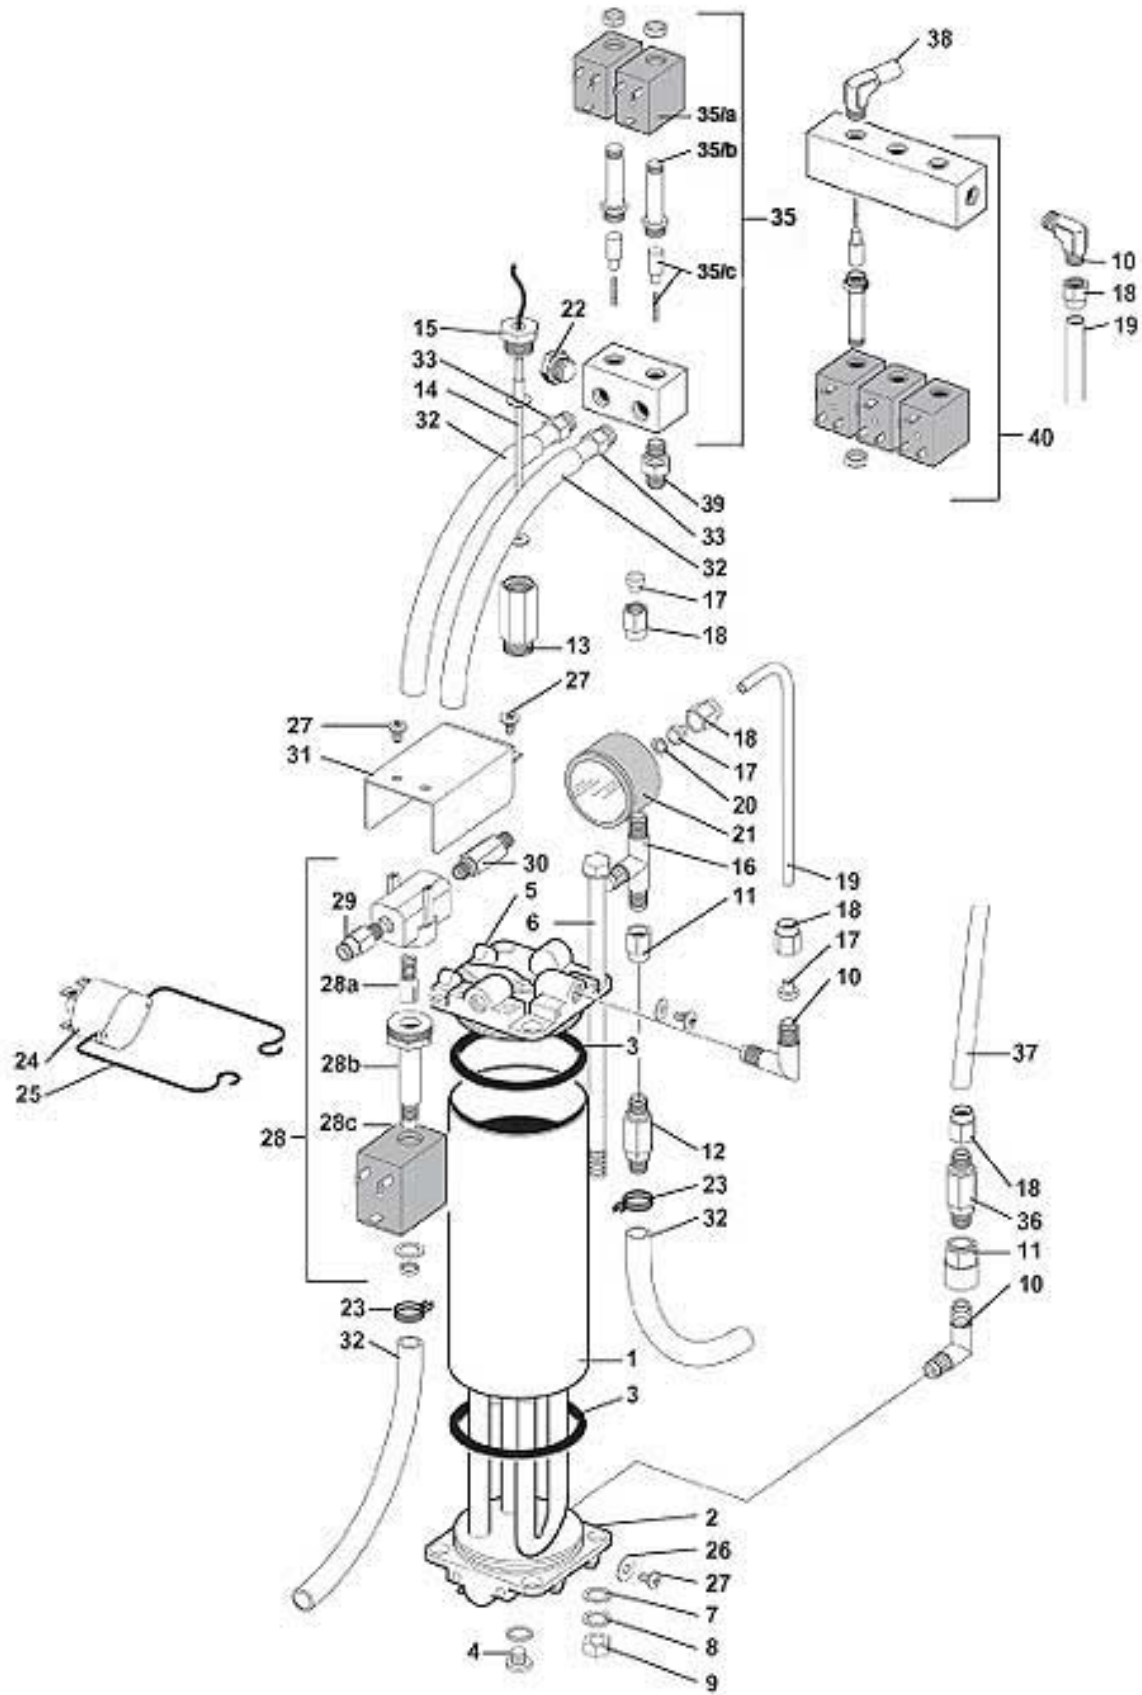

SAGOMA - MM 150 MICRO GROUP BOILER

Pos.	Code	Description
1	0600012514	JACKET MM 150
2	0600012512	FLANGE WITH 1100W 230 V HEATING ELEMENT It's part of kit 0600012512R
3	GUA0000047	164 VITON OR
4	0100001064	174 M PLUG + OR
5	0600012532	FLANGE WITH PIPE
6	0600012515	TIE-BOLT MM 177
7	VIT0003206	D. 8.4x16x1.6 WASHER
8	VIT0003402	D. 8.4 GROWER SPRING WASHER
9	VIT0004506	M 8 NUT
10	0100001019	L FITTING D.6-1/8M CON.
11	0100001007	STRAIGHT CONNECTION 1/8F -1/8 FEMALE
12	0110002003	1/8M INLET - 1/8M OUTLET NON-RETURN VALVE
13	0100003012	SAGOMA PROBE CONNECTION
14	ELE0000970	mm 500 BULB PROBE It's part of kit ELE0000970CL
15	0600015507	PROBE PLUG
16	0100001030	T UNION D.6-1/8-D.6
17	0100002002	LOCKING RING D.6
18	0100001002	NUT FOR PIPE FITTING D.6
19	TCU0000002	D.4x6 COPPER PIPE
20	0100003002	COPPER GASKET
21	0110006001	D.40 0-20 bar MANOMETER - 1(8' REAR CONN.
22	4600020115	PLUG
23	FASC000102	D.12 PIPES CLIP
24	ELE0009001	120° CLICSON
25	250020087	SAFETY SWITCH SECURING SPRING
26	1600001098	SYNTHETIC RUBBER D.4.5 SPACER
27	VIT0000030	SCREW TCB M4 x 7
28	0110001072	24 DC 1/8 3-WAY VALVE
28/a	0110010020	CORE WITH SPRING FOR 3-WAY VALVE
28/b	0110010035	3-WAY VALVE SLEEVE
28/c	0110010065	8W 24 D.C. COIL
29	0100001070	STRAIGHT CONNECTION 800 - 1/8 VITON
30	0600012658	VALVE BOILER CONNECTION
31	0600012659	VALVE COVER
32	TSIL07/11T	TRANSPARENT SILICONE PIPE D.7 x 11
33	2500001139	VALVE RUBBER-HOLDER CONNECTION
35	0110001090	2 24 DC E.INF. 2-WAY VALVE W/BLOCK
35/a	0110010145	6W 24 D.C. COIL 70%
35/b	0110010123	2-WAY SLEEVE CH 14
35/c	0110010124	2-WAY MOBILE CORE ASSEMBLY
36	0110002004	SAFETY VALVE
37	TNAY000001	D.6*4 POLYAMIDE PIPE
38	250020146	ELBOW CONNECTION
39	0100001017	STRAIGHT CONNECTION D.6-1/8M CON.
40	0110001079	3 EV 2 VIE C/BLOCCHETTO 24 DC
100	0600012530	COOFFEE BOILER MM 150 FOR MICRO GROUP assieme