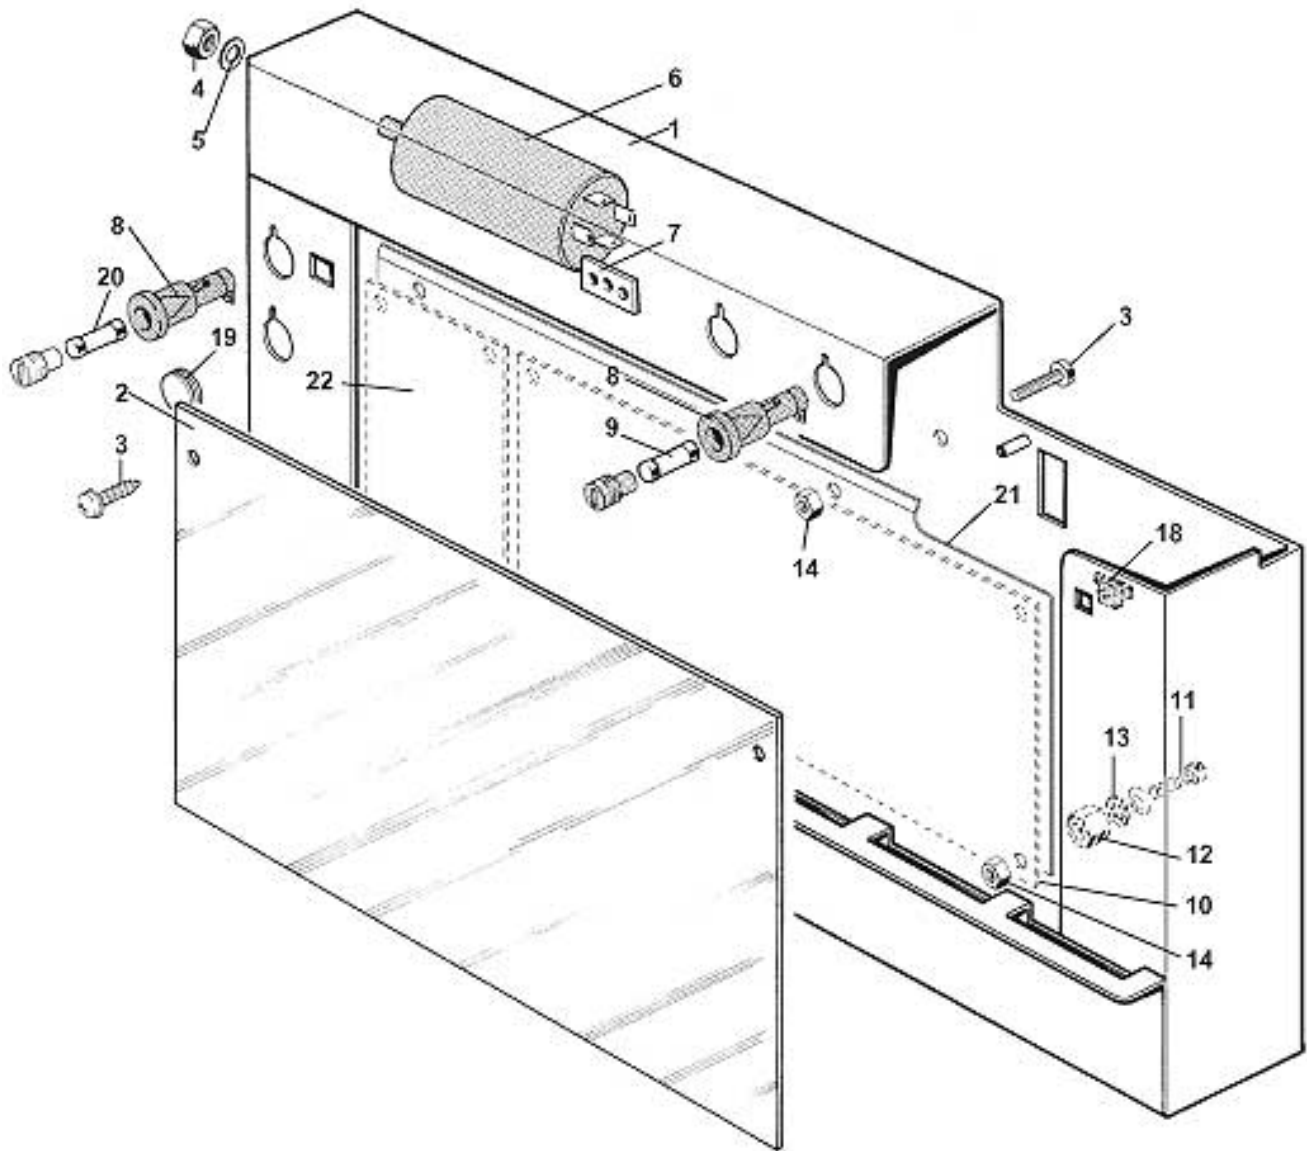

Pos.	Code	Description
1	0130011508	CONTROL PANEL WITH SUPPORT
2	0130011509	CONTROL PANEL COVER W/SUPPORT
3	VIT0000030	SCREW TCB M4 x 7
4	VIT0004506	M 8 NUT
5	VIT0003106	WASHER tab D. 8
6	ELE0009055	ANTIPARASITIC FILTER
7	ELE0002305	10 A 250 V SOCKET
8	ELE0003507	FUSES HOLDER
9	ELE0003024	SLOW-BLOW CERAMIC TYPE 6.3A FUSES 5 x 20
10		See table NEW ELECTRONIC CONTROL AND POWER LOGIC
11	VIT0000014	M 4x16 TCB SCREW FOR OLD ELECTRONIC VERSION
12	0020018125	BOARD SPACER FOR OLD ELECTRONIC VERSION
13	VIT0003103	WASHER tab D. 4.3 FOR OLD ELECTRONIC VERSION
14	VIT0004503	NUT M 4 FOR OLD ELECTRONIC VERSION
15		
16		
17		
18	VIT0009109	M 4 NUT IN RETAINER
19	GUA0010503	MEMBRANE CORE HITCH Ø 9
20	ELE0003023	4 A 6.3x32 SLOW-BLOW CERAMIC TYPE FUSE FOR OLD ELECTRONIC VERSION
21	0130011706	POWER BOARD SUPPORT
22		See table NEW ELECTRONIC CONTROL AND POWER LOGIC