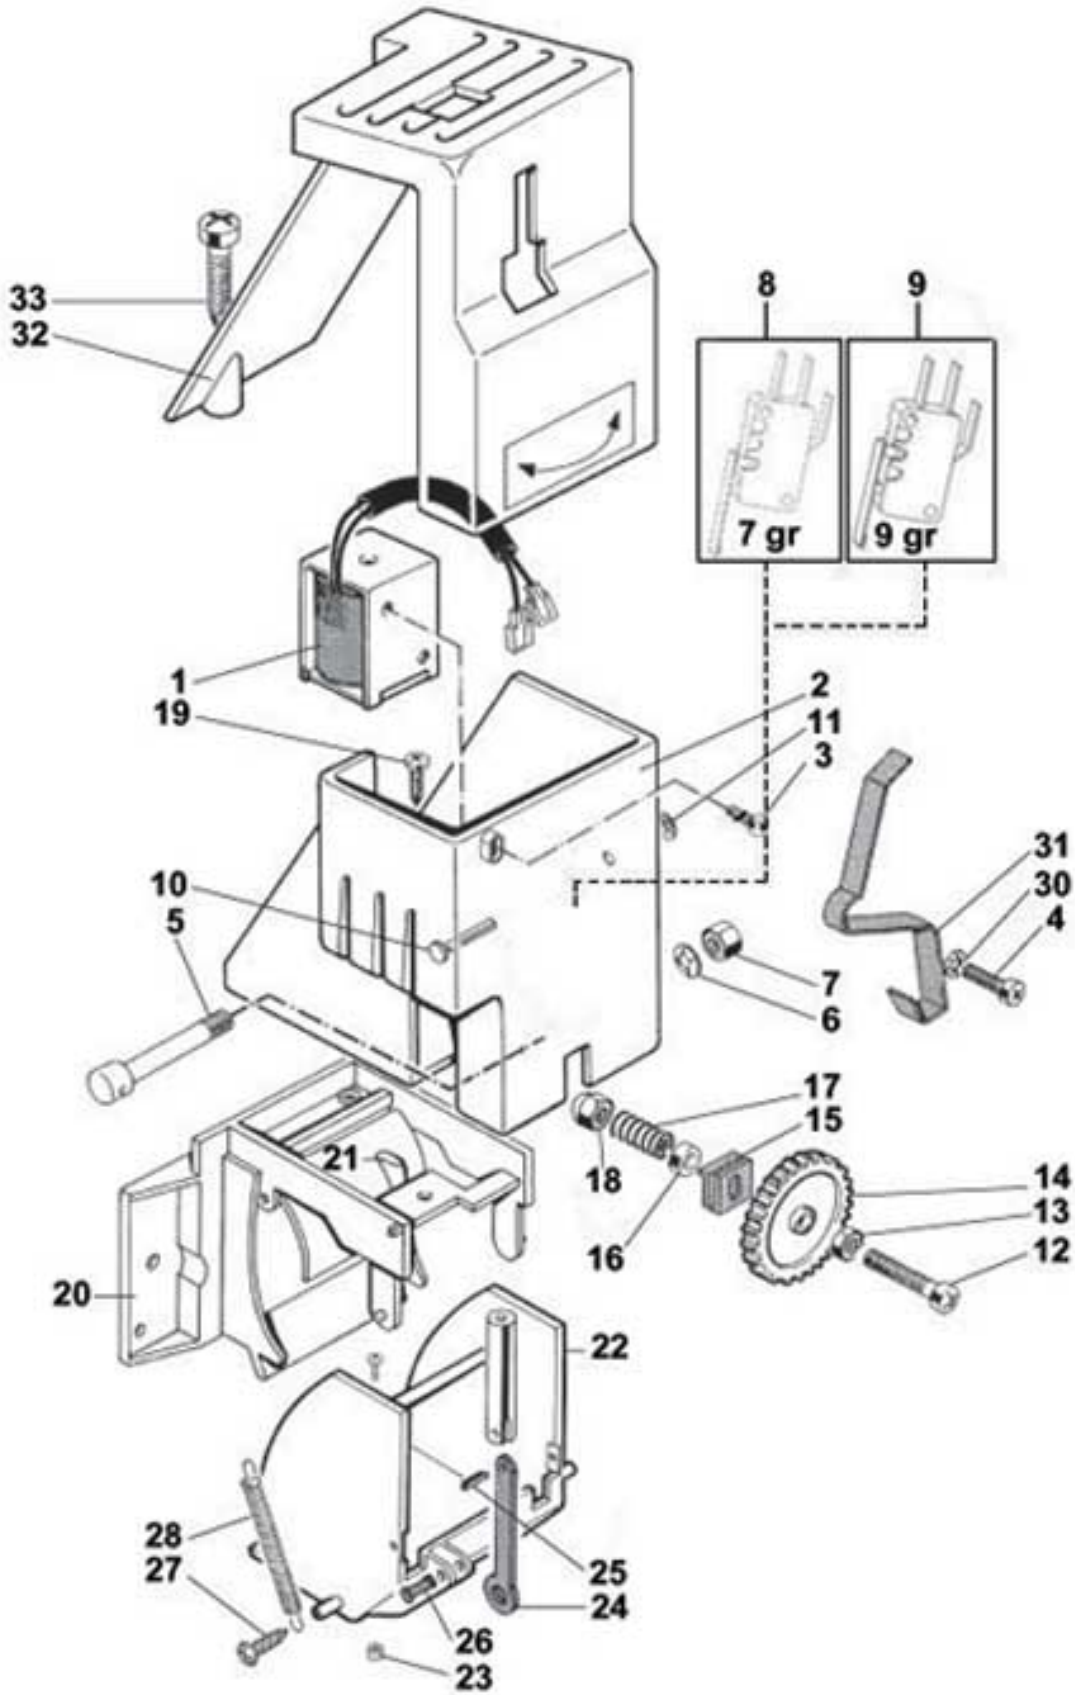

SAGOMA - PL BATCHER WITH 24 V AC SETTING

Pos.	Code	Description	
1	ELE0000056	24V DC ELECTROMAGNET W/CABLES	
2	0350003136	ELECTROMAGNET SUPPORT	
	0350003136NA	ELECTROMAGNET SUPPORT BLACK	
3	VIT0000028	M 3x14 TCB SCREW	
4	VIT0000005	M 3x12 TCB SCREW	
5	0350003114	SETTING PIN	
6	VIT0009161	D.3.2 x 8 x 0.4 SPRING	
7	VIT0004814	M.3 SELFLOCKING NUT	
8	0350003112R	MICRO WITH FRONT POSITION LEVER 7 GR	
9	0350003312R	MICRO WITH CENTRAL POSITION LEVER 9 GR	
10	0350003112	ROTATION PIN	
11	VIT0007101	D.3 BENZING-QUICKLOCK	
12	VIT0000009	M 3x30 TCB SCREW	
13	VIT0004502	M3 NUT	
14	0350003113	WEIGHT SETTING WHEEL	
	0350003113NA	WEIGHT SETTING WHEEL BLACK	
15	0350003122	CONNECTION TO BE TIGHTENED	
16	7500102053	MICRO SPACER	
17	0350003115	SETTING SPRING	
18	VIT0004813	M.3 CAP NUT	
19	VIT0002011	2.9x 9.5 TAPPING TCB SCREW	
20	0350003105	BATCHER BODY	
	0350003105NA	BATCHER BODY BLACK	
21/a	0350003106	BLADE Up to serial 04539999	
21/b	0350003314	BLADE From serial 05010001	
	0350003314NA	BLADE From serial 05010001 BLACK	
22	0350003301	COFFEE FEEDER	
	0350003301NA	COFFEE FEEDER BLACK	
23	0350003302	SHAKER	
24	0350003126	ELECTROMAGNET CONNECTING ROD	
	0350003126NA	ELECTROMAGNET CONNECTING ROD BLACK	
25	VIT0005105	2 x 8 STAINLESS STEEL ELASTIC PIN	
26	0350003111	PIN	
	0350003111NA	PIN BLACK	
27	VIT0002001	TCB 2.9x 6.5 TAPPING SCREW	
28	0350003129	RETURN SPRING	
29			
30	VIT0003102	WASHER tab D. 3.2	
31	0350003124	BATCHER LOCK	
32	0350003128	COVER	
33	VIT0002469	SCREW TC 3.5 x 10	
100	0350003110CL	24 V DC COFFEE PLASTIC BATCHER W/SETTING	assieme
101	0350003310CL	24 V DC COFFEE PLASTIC BATCHER 9gr