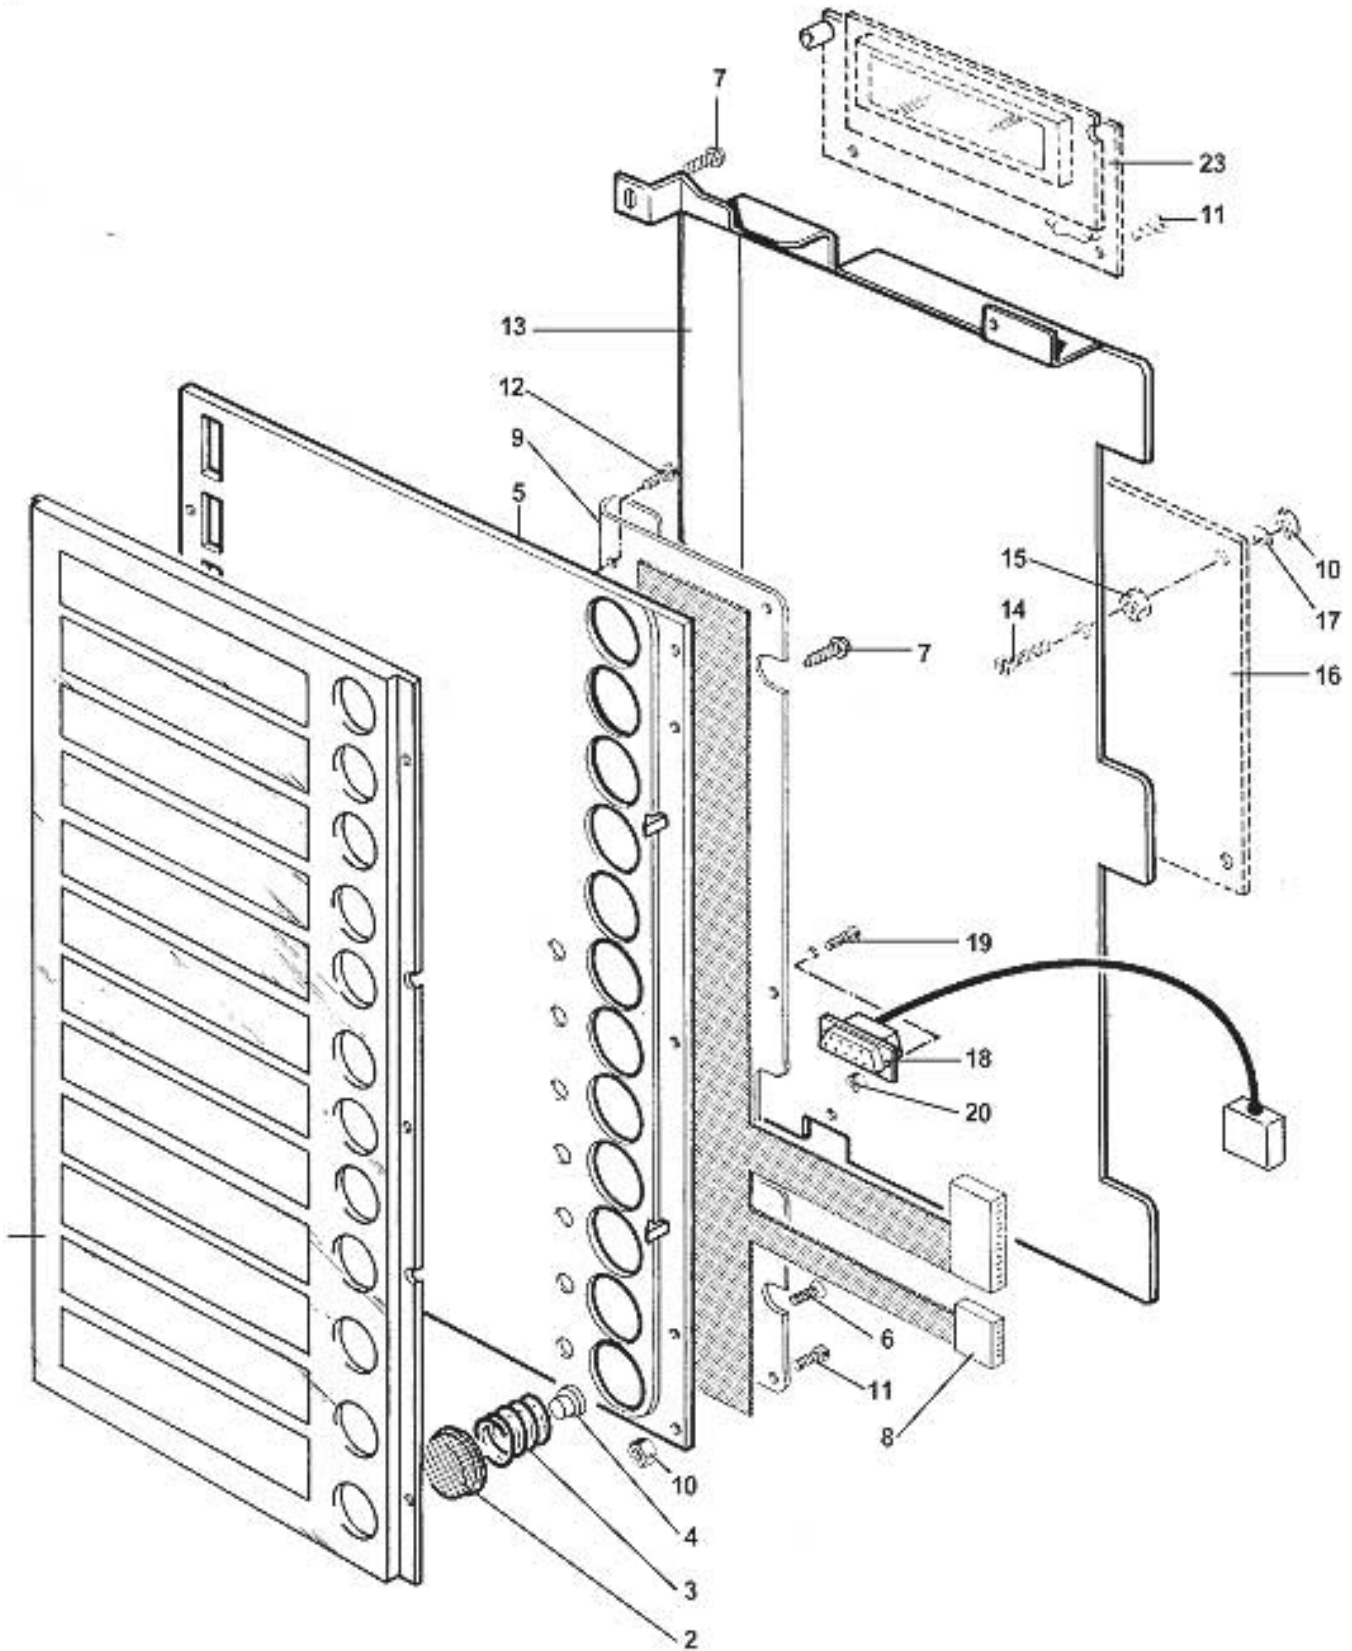

Pos.	Code	Description	
1/1	0020034105CG	SPOTTED BUTTONS GLASS	*
1/2	0020034105CI	GREY BUTTON GLASS	*
1/3	0020034105NA	BLACK BUTTON GLASS	*
2/1	0020034015AB	WHITE BUTTON	*
2/2	0020034015CD	GREY BUTTON	*
2/3	0020034015CK	GREY BUTTON	*
2/4	0020034015GC	JELLOW BUTTON	*
2/5	0020034015IC	ORANGE BUTTON	*
2/6	0020034015KA	RED BUTTON	*
2/7	0020034015MA	GREEN BUTTON	*
2/8	0020034015NA	BLACK BUTTON	*
2/9	0020034015PB	BLUE BUTTON	*
3	0020034016	BUTTON SPRING	
4	0020034022	BUTTON PLUG	
5	0020034014	BUTTONS PLATE	
6	VIT0000031	M 2.5x6 SLOTTED SCREW	
7	VIT0002401	SCREW TCB 3.5 x 9.5	
8	0020034050	KEYBOARD	
9	0020034033	KEYBOARD SUPPORT	
10	VIT0004503	NUT M 4	
11	VIT0000030	SCREW TCB M4 x 7	
12	VIT0002001	TCB 2.9x 6.5 TAPPING SCREW	
13/a	0020034158	CPU BOARD SUPPORT FOR OLD ELECTRONIC VERSION	
13/b	0020034299	CPU BOARD SUPPORT FOR NEW ELECTRONIC VERSION	
14	VIT0000014	M 4x16 TCB SCREW	
15	0020018125	BOARD SPACER	
16	see tab. 18		
17	VIT0003502	PLASTIC WASHER D.4 SP.0.5	
18	CBL0900704	DATA COLLECTION WIRING	
19	VIT0000002	M 3x16 TCB SCREW	
20	VIT0004502	M3 NUT	
21	0020034512	PROGRAMMING KEYBOARD SECURING PLATE	
22	see tab. 18