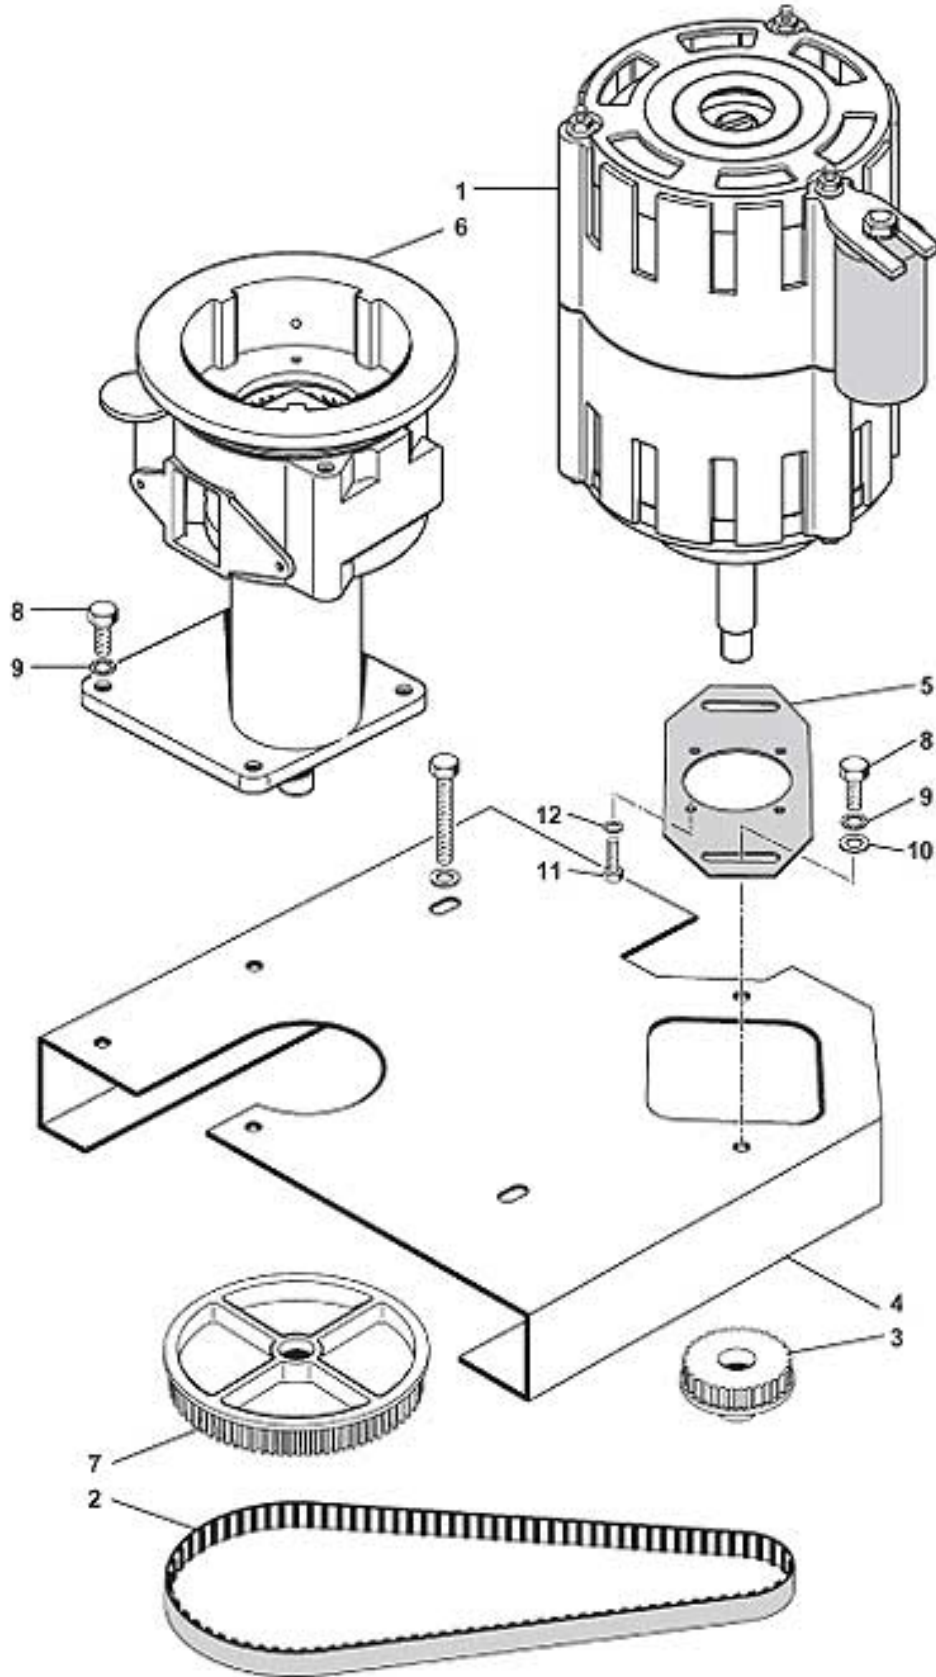

SAGOMA - GRINDER- BATCHER + ENGINE

Pos.	Code	Description
1	0090003016	MOTOR + CONDENSER
2	0090006003	BELT
3	0320004055	ENGINE PULLEY
4	0320004075	MILL MOTOR SUPPORT
5	0320004076	SETTING PLATE
6	0320004020CL	GRINDER GROUP
7	0320004022	GRINDER PULLEY
8	VIT0000213	M 6*12 H.H. SCREW
9	VIT0003105	WASHER tab D. 6.4
10	VIT0003005	6.4x12.5x1.6 FLAT WASHER
11	VIT0000205	SCREW TE M4x10
12	VIT0003103	WASHER tab D. 4.3
100	0320004070CL	COFFEE BEANS CONTAINER GROUP ASSEMBLY + MOTOR