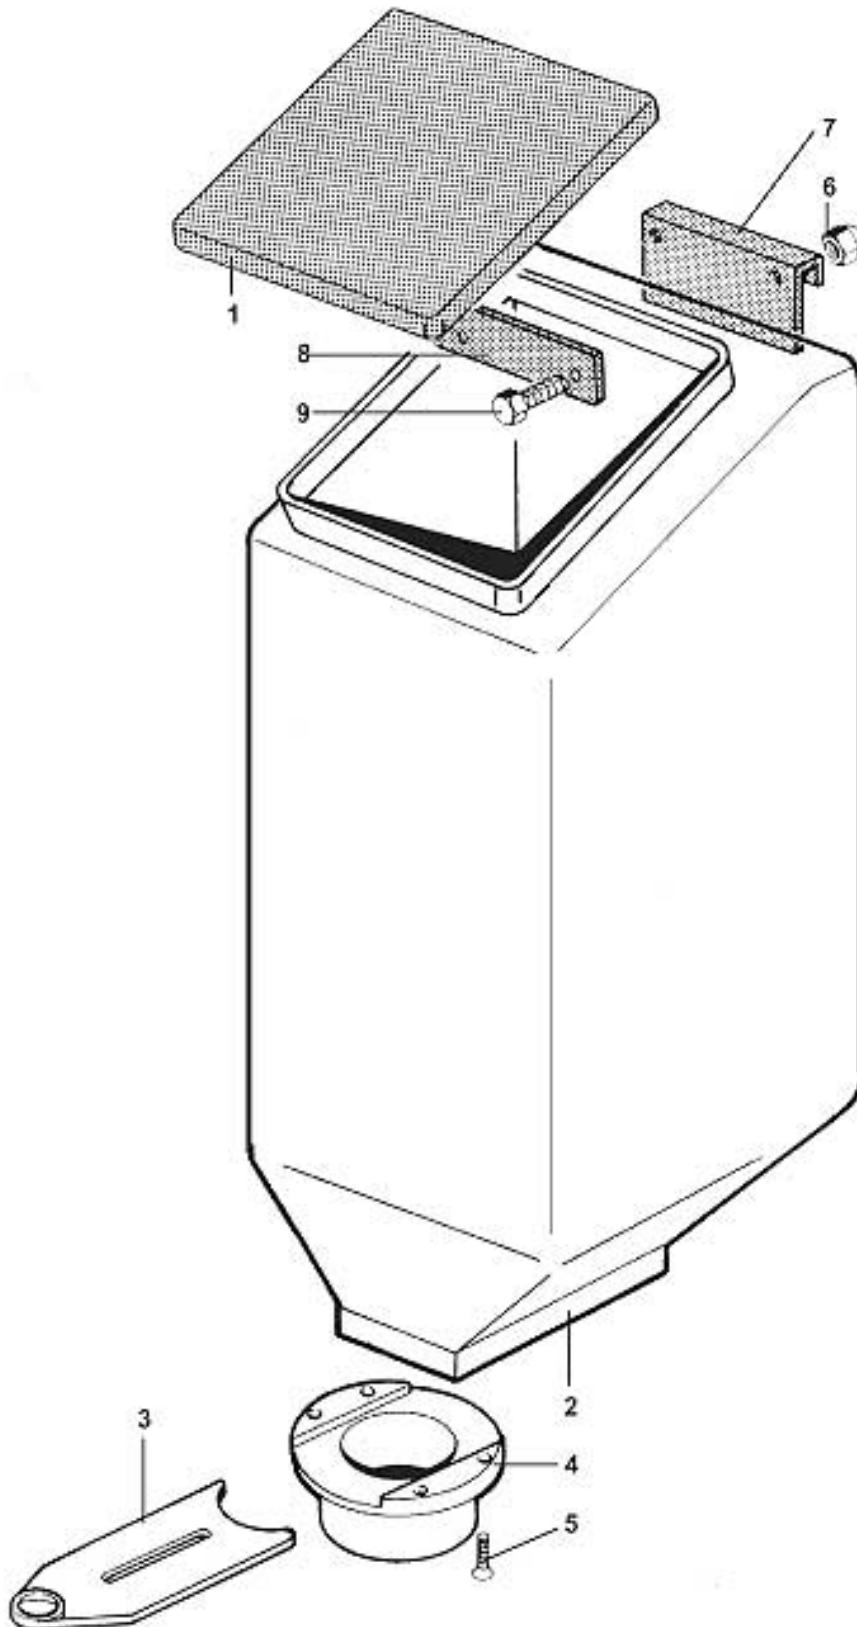

SAGOMA - COFFEE BEANS CONTAINER

Pos.	Code	Description	
1	0230015057	COFFEE LITTLE CONTAINER COVER	
2	0230015082	COFFEE CONTAINER	
3	4001002077	COFFEE CONTAINER BLADE	
	4001002077NA	COFFEE CONTAINER BLADE BLACK	
4/a	0230015066	COFFEE CONTAINER BOTTOM	
	0230015066NA	COFFEE CONTAINER BOTTOM BLACK	
4/b	4600002076	COFFEE CONTAINER BOTTOM	
	4600002076NA	COFFEE CONTAINER BOTTOM BLACK	
5	VIT0002101	3.9x 13 TAPPING TCB SCREW	
6	VIT0004815	M 4 SELFLOCKING NUT	
7	0230015081	HOOKING SQUARE	
8	0230015037	STIFFENING	
9	VIT0000234	M 4x12 STAINLESS STEEL H.H. SCREW	
100	0230015080R	COFFEE BEANS CONTAINER GROUP	assieme