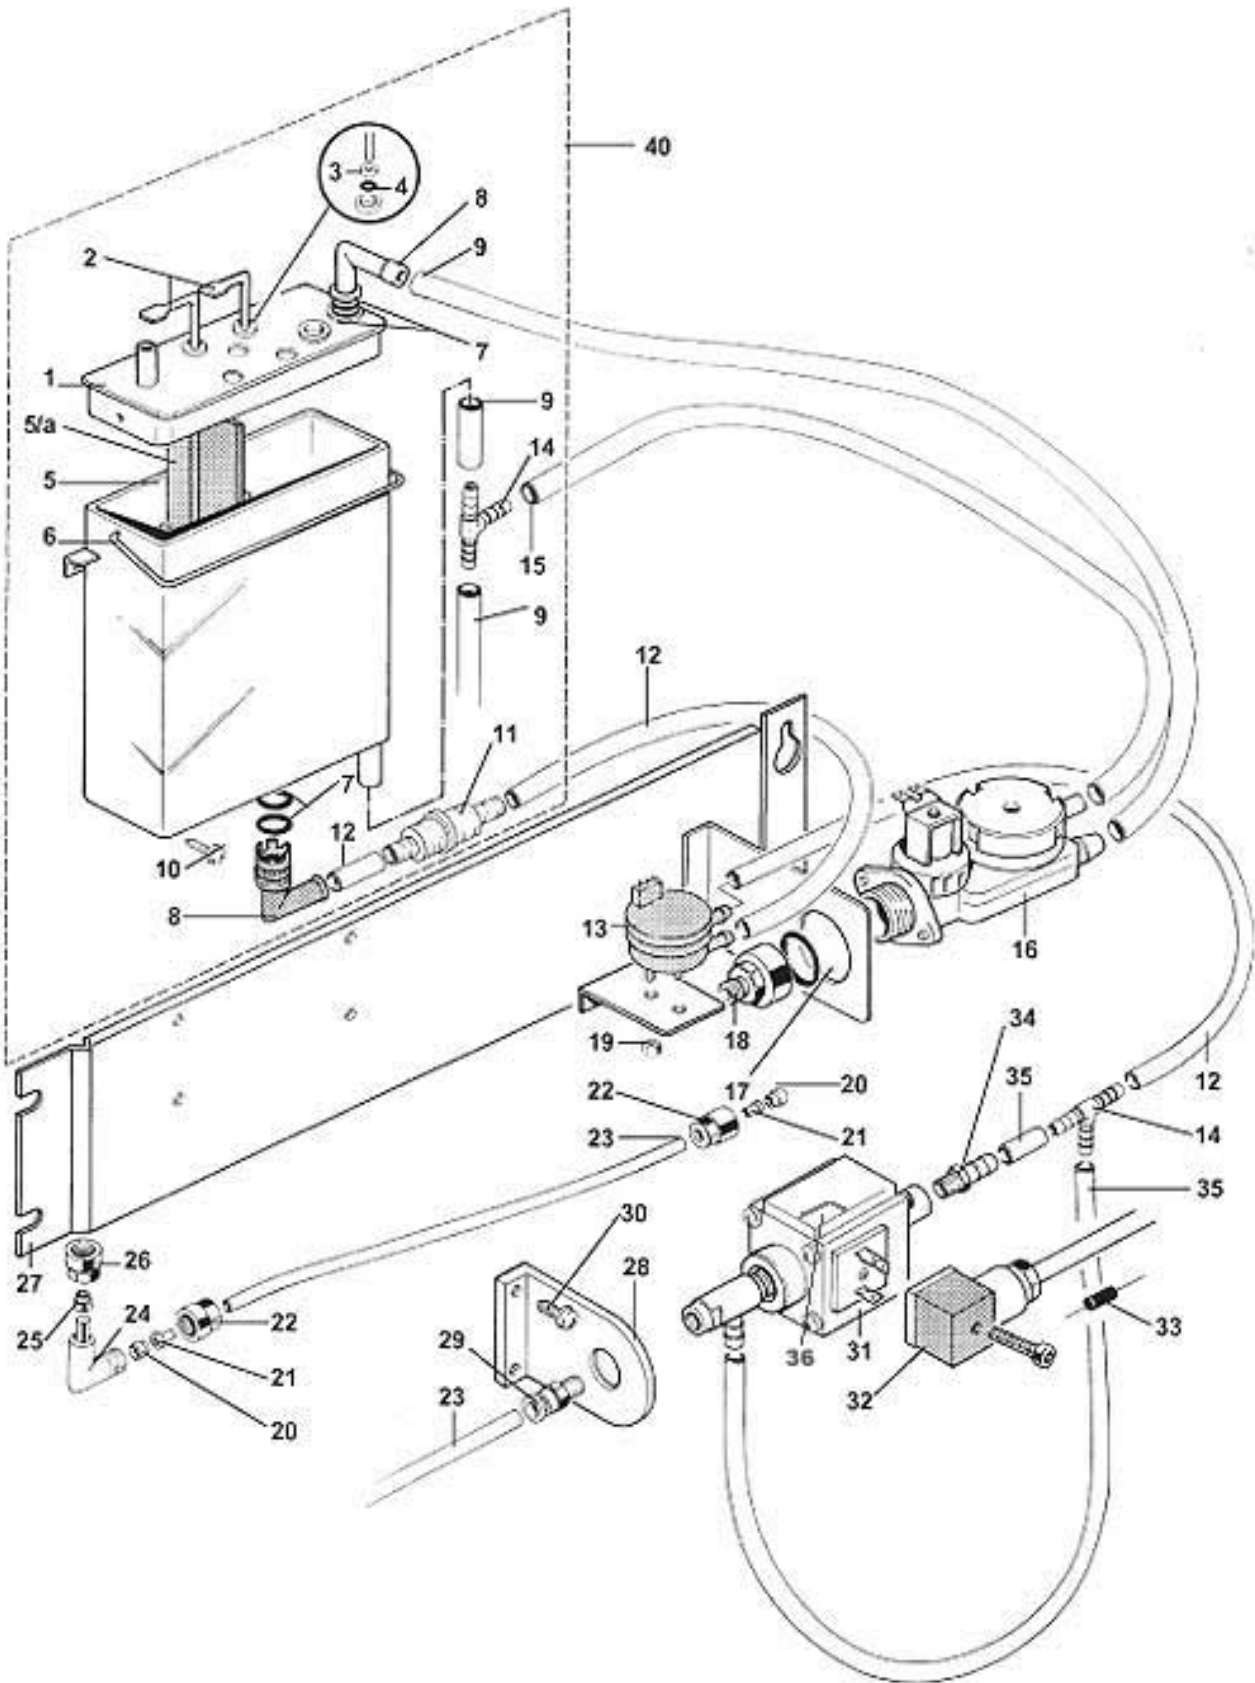

Pos.	Code	Description
1	0800009223	TANK COVER It's part of kit 0800009201R
2/a	0600015213	mm 72 PROBE
2/b	0800008035	mm 135 PROBE
3	VIT0003002	D.3.2x7x0.5 WASHER
4	GUA0000038	2010 OR
5	0800009203	SOLUBLE TANK BODY It's part of kit 0800009201R
5/a	800000010	TANK INTERNAL WALL
6	800000035	COVER SECURING RING
7	GUA0000043	OR 109
8	0800009211	ELBOW WITH RAPID CONNECTION
9	TSIL07/11T	TRANSPARENT SILICONE PIPE D.7 x 11
10	VIT0002009	SCREW T.C.B. 3,5 x 6,5
11	0109002002	WATER FILTER
12	TSIL05/09T	D.5x9 NATURAL TRANSPARENT SILICONE PIPE
13	0110007003	VOLUME COUNTER W/RUBBERHOLDER
14	0100003003	TEE UNION
15	TSIL05/08T	TRANSPARENT SILICONE PIPE D.5 x 8
16	0110001119	24V INLET SAFETY VALVE
17	GUA0000021	GASKET 130
18/a	0810010556	1/4'M GAS VALVE CONNECTION
18/b	0010019223	3/8 GAS M WATER INLET VALVE CONNECTION
19	VIT0004502	M3 NUT
20	0100002002	LOCKING RING D.6
21	0100002005	STRENGTHENING BUSH D.4
22	0100001003	NUT FOR PIPE FITTING D.6-1/4
23	TNAY000001	D.6*4 POLYAMIDE PIPE
24	0100001026	L FITTING D.8-1/4 CAN BE ORIENTED
25	0100002003	LOCKING RING D.8
26	0100001005	NUT FOR D.8-3/8 PIPE FITTING
27	0810010606	WATER COMPONENTS SUPPORT
28/a	0220001002	PUMP SUPPORT FOR COFFEE BEANS GROUP D. 36
28/b	0110004022	BRACKET SUPPORT FOR COFFEE BEANS GROUP D. 40
29	0100001066	STRAIGHT RAPID CONNECTION 1/8M - 4*6
30	VIT0002401	SCREW TCB 3.5 x 9.5
31/a	0110004002R	ELECTROMAGNETIC PUMP 12 bar FOR COFFEE BEANS GROUP D. 36
31/b	0110004021	230V 50 HZ PUMP FOR XS CABINET FOR COFFEE BEANS GROUP D. 40
32	ELE0060094	PUMP CONNECTOR WITH DIODE
33	ELT0005153	1 N 4007 DIODE
34	2500001139	VALVE RUBBER-HOLDER CONNECTION
35	TSIL06/09T	TRANSPARENT SILICONE PIPE D.6 x 9
36	ELE0000915	THERMIC PROTECTION FOR COFFEE BEANS GROUP D. 40
100	0800008030CL	SAGOMA RECTANGULAR TANK WITH PROBES FOR COFFEE BEANS GROUP D. 36
101	0810010601CL	SAGOMA E EX 7 VERSION ASSEMBLY FOR COFFEE BEANS GROUP D. 40