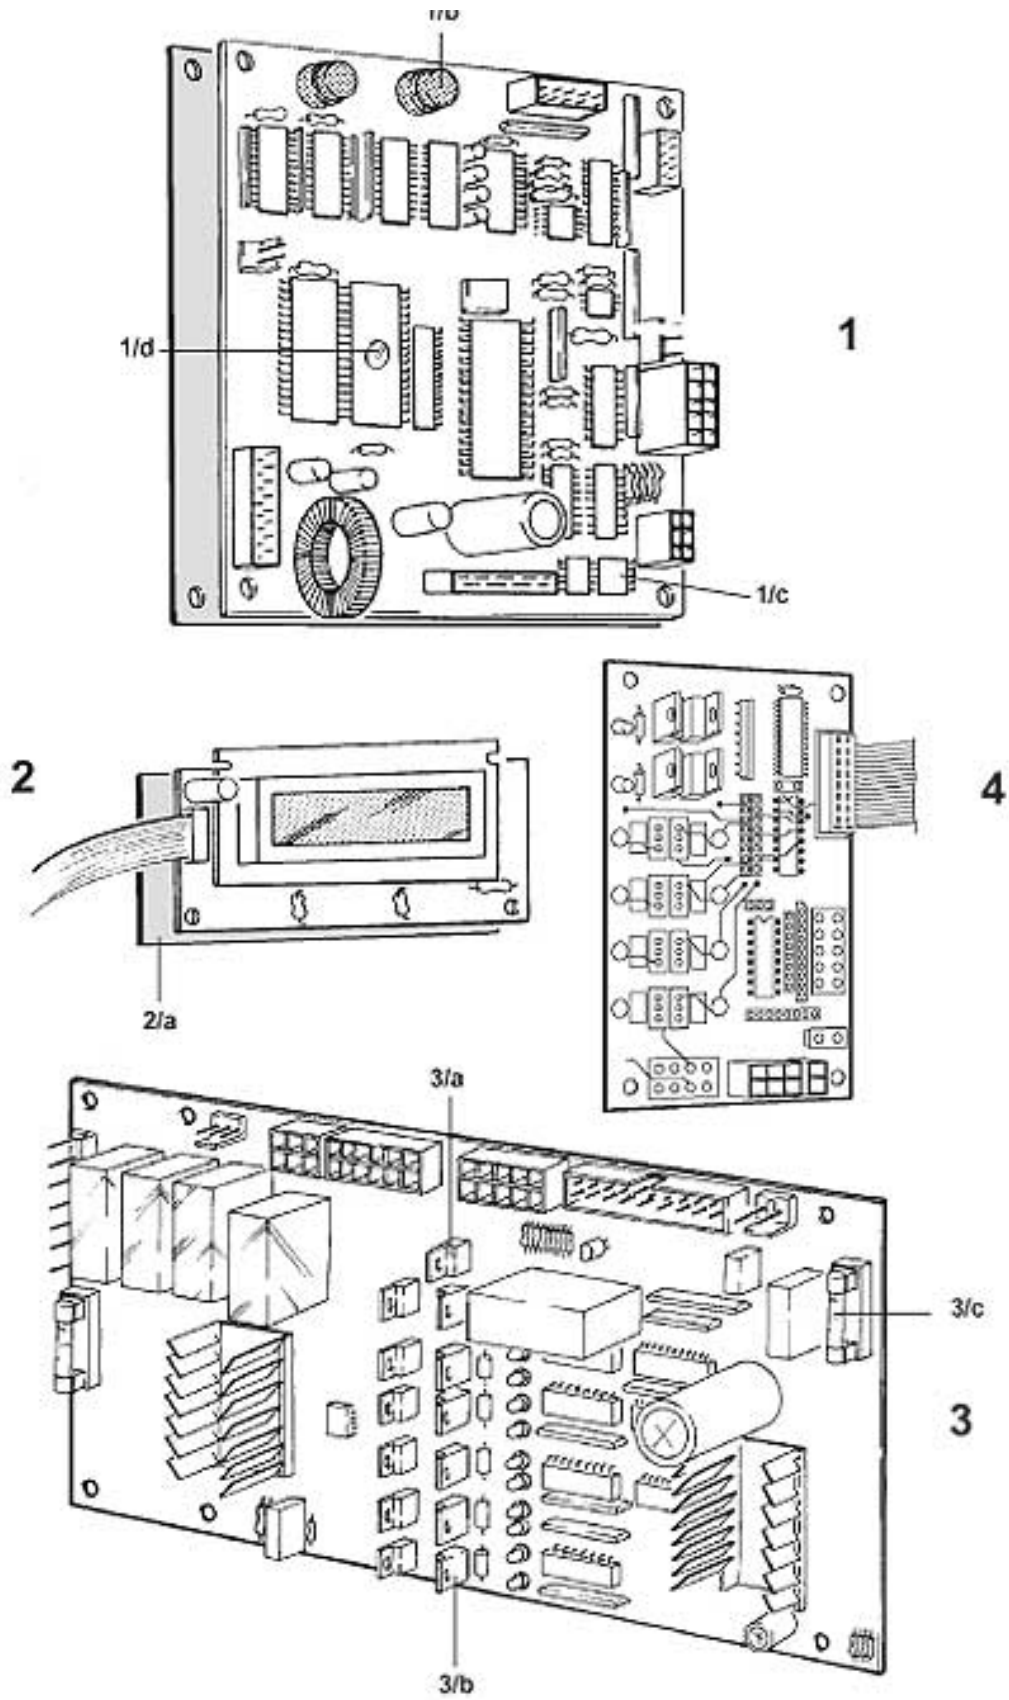

Pos.	Code	Description
1	0130011508	CONTROL PANEL WITH SUPPORT
2	0130011509	CONTROL PANEL COVER W/SUPPORT
3	VIT0000030	SCREW TCB M4 x 7
4	VIT0004506	M 8 NUT
5	VIT0003106	WASHER tab D. 8
6	ELE0009055	ANTIPARASITIC FILTER
7	ELE0002305	10 A 250 V SOCKET
8	ELE0003507	FUSES HOLDER
9	ELE0003024	SLOW-BLOW CERAMIC TYPE 6.3A FUSES 5 x 20
10		See table NEW ELECTRONIC CONTROL AND POWER LOGIC
11	VIT0000014	M 4x16 TCB SCREW FOR OLD ELECTRONIC VERSION
12	0020018125	BOARD SPACER FOR OLD ELECTRONIC VERSION
13	VIT0003103	WASHER tab D. 4.3 FOR OLD ELECTRONIC VERSION
14	VIT0004503	NUT M 4 FOR OLD ELECTRONIC VERSION
15		
16		
17		
18	VIT0009109	M 4 NUT IN RETAINER
19	GUA0010503	MEMBRANE CORE HITCH Ø 9
20	ELE0003023	4 A 6.3x32 SLOW-BLOW CERAMIC TYPE FUSE FOR OLD ELECTRONIC VERSION
21	0130011706	POWER BOARD SUPPORT
22		See table NEW ELECTRONIC CONTROL AND POWER LOGIC