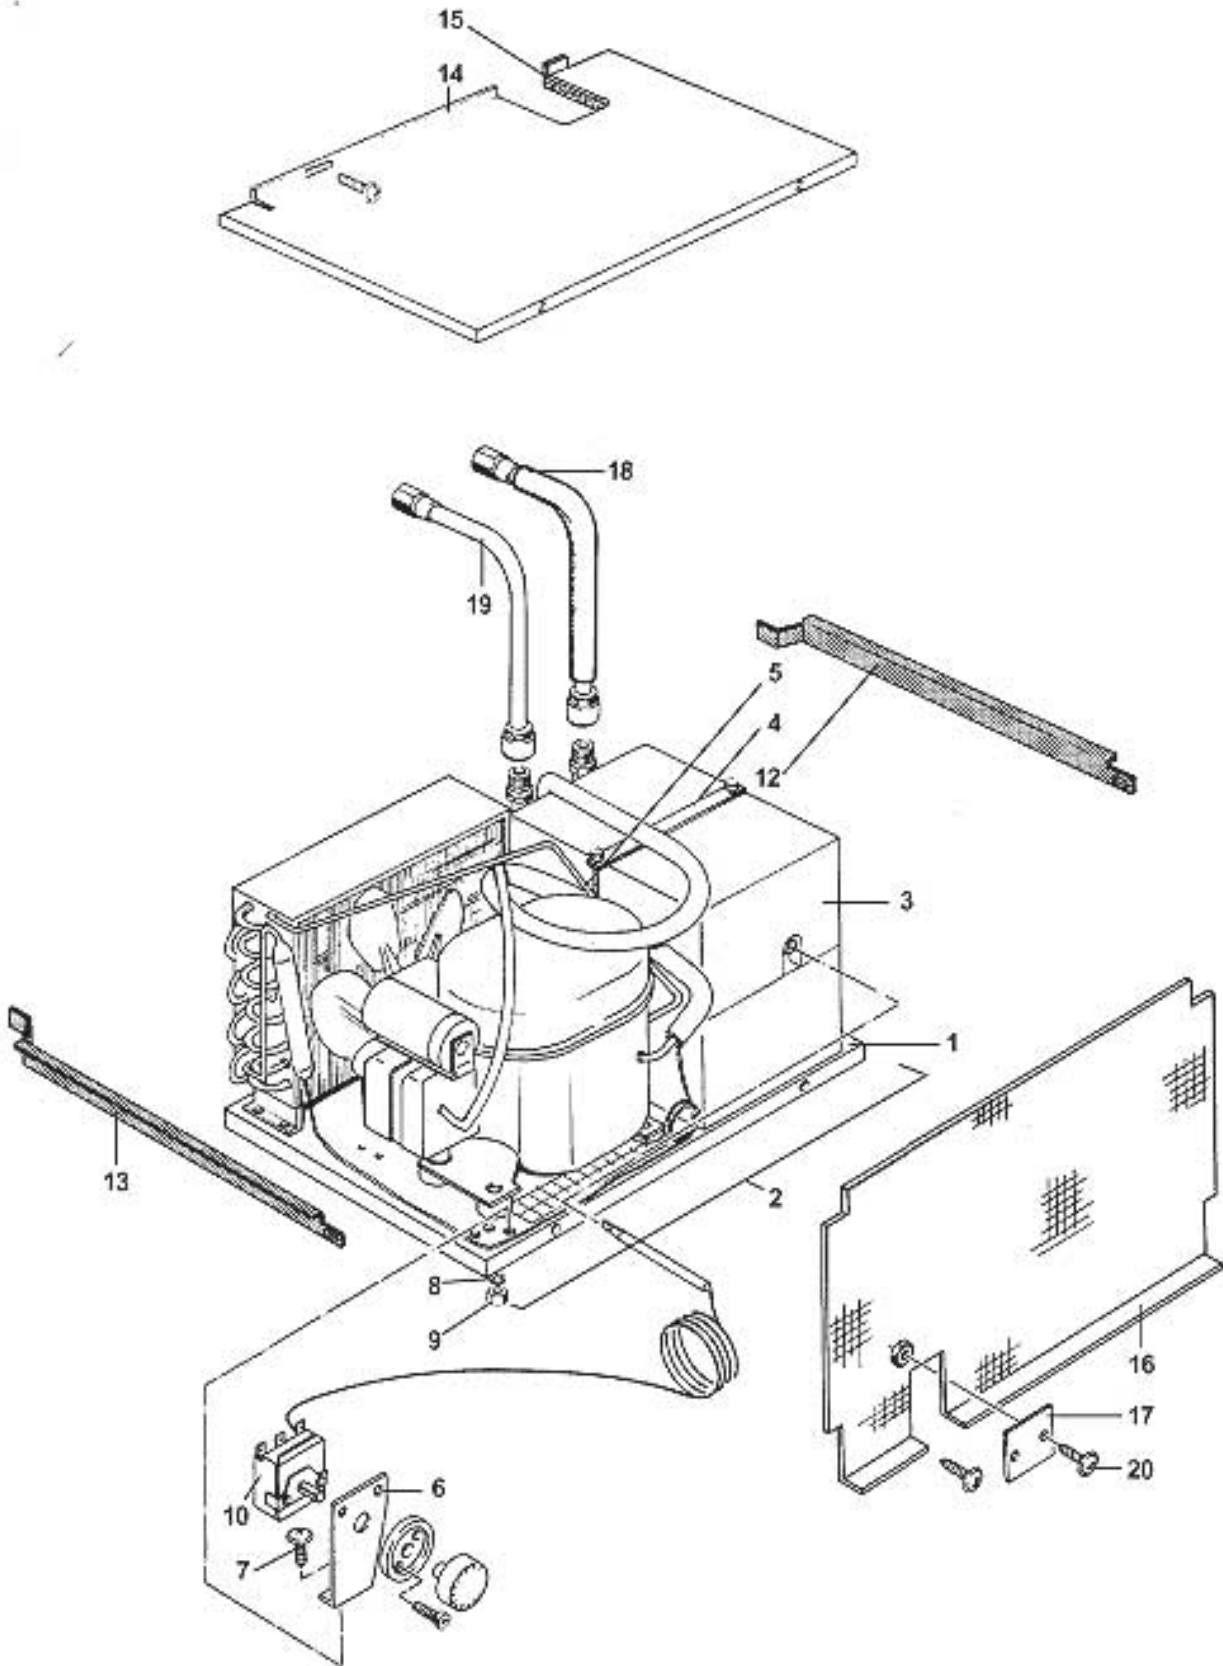

Pos.	Code	Description	
1	550000001	REFRIGERATING SUPPORT	
2	0550050005	REFRIGERATING GROUP WIHT HEATING ELEMENTS	
3	0550006015	POLYSTYRENE HALF-SHELL	
4	0550006006	TANK SECURING PLATE	
5	0550006005	TANK SECURING TIE-BOLT	
6	3003001036	THERMOSTAT SUPPORT	
7	VIT0000030	SCREW TCB M4 x 7	
8	VIT0003103	WASHER tab D. 4.3	
9	VIT0004503	NUT M 4	
10	ELE0000918	REMOTE THERMOSTAT	
11			
12	0550004076	R.H. SUPPORT	
13	0550004075	L.H. SUPPORT	
14	0550004055	REFRIGERANTED PLAN	
15	0550004018	POLYSTYRENE	
16	0550004021	REFRIGERANTING GROUP PROTECTION	
17	0550004044	FP THERMOSTAT PROTECTION	
18	0810010058CL	REFRIG. OUTLET PIPE TO VALVE ASSEMBLY	
19	0810010057CL	VALVE PIPE W/SETTING TO REFRIGERATING INLET	
20	VIT0000004	M 3x10 TCB SCREW	
21	VIT0004701	M3 FR NUT	
100	0550003006CL	REFRIG. GROUP FP W/THERMOSTAT	assieme