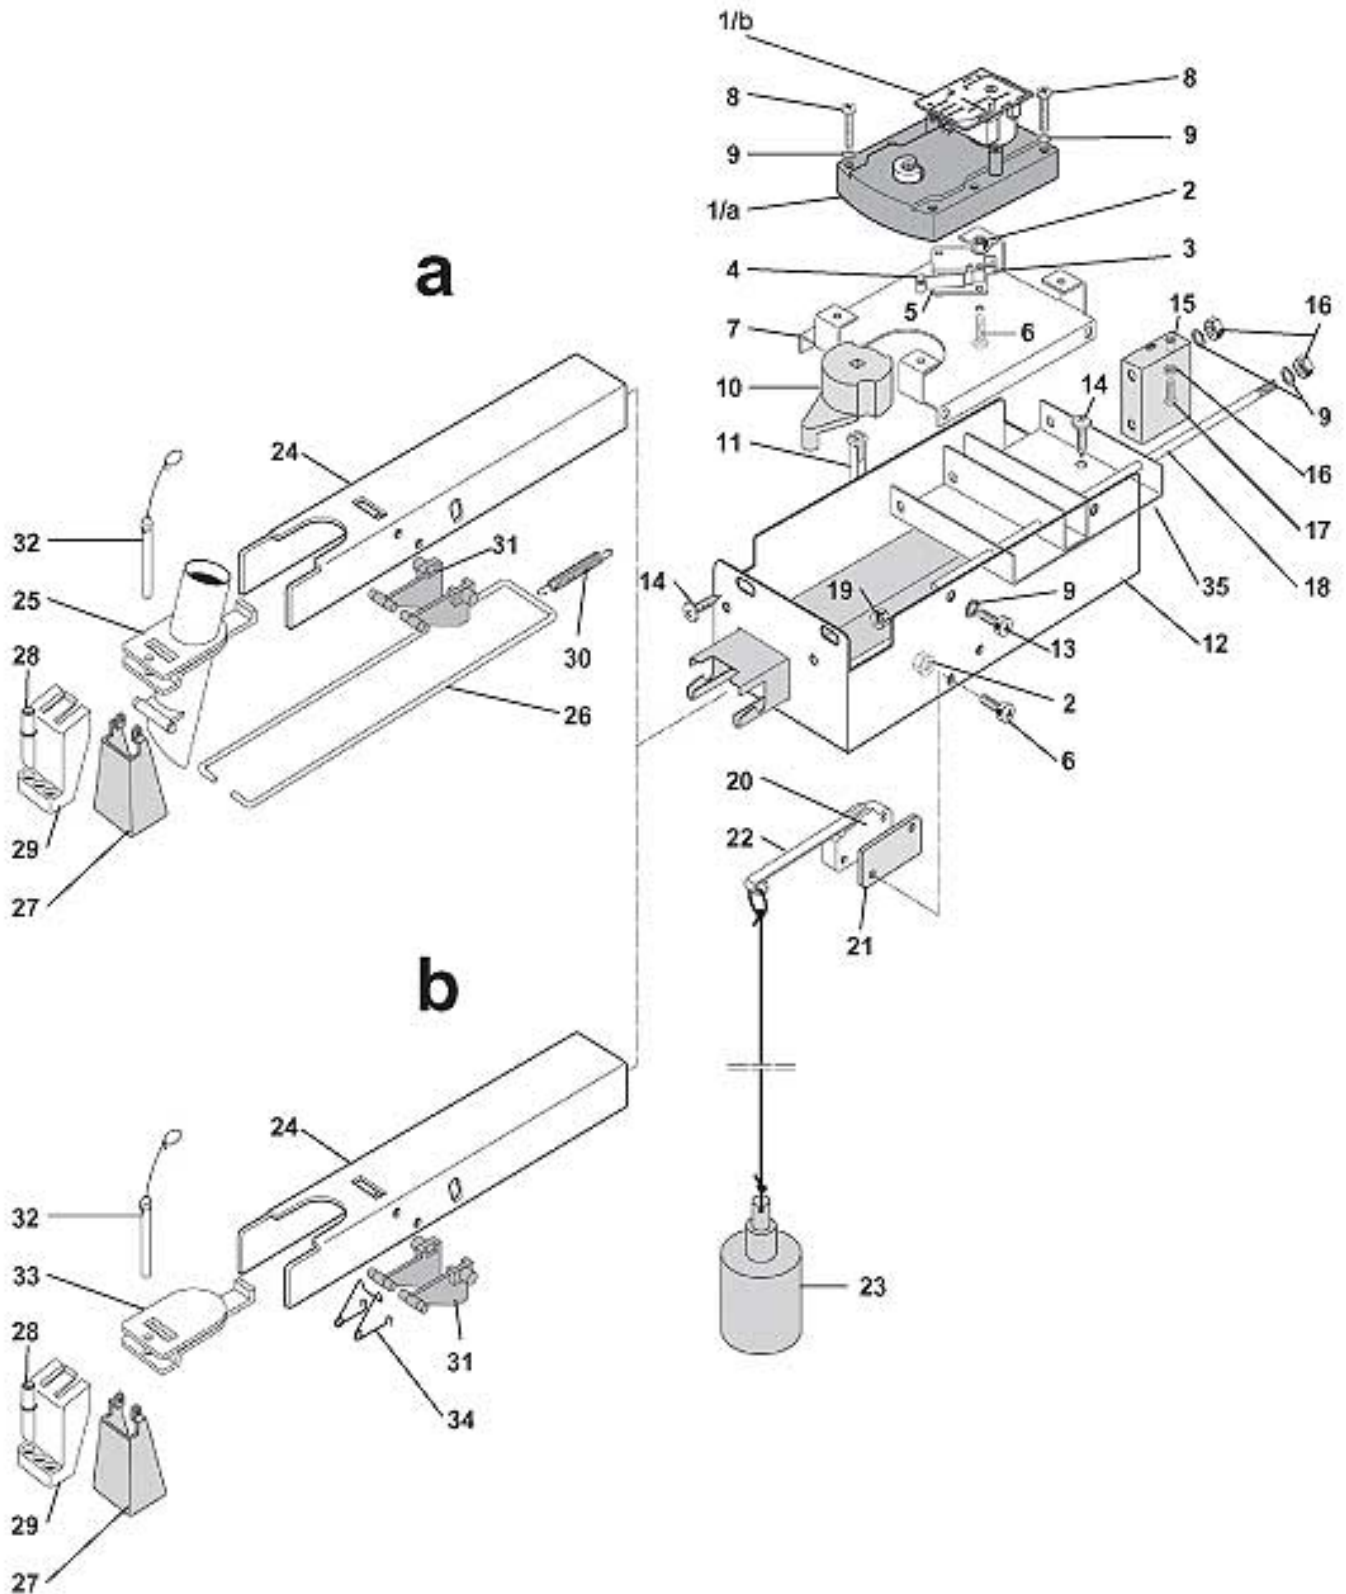

SAGOMA - DISTRIBUTION PIPES MOVEMENT

Pos.	Code	Description	
1	0090002110R	24 V DC 24 RPM GEAR MOTOR + BRAKE WITH FILTER FOR OLD ELECTRONIC VERSION	
1/a	0090002109	24V D.C. GEAR MOTOR 24 R.P.M. FOR OLD ELECTRONIC VERSION	
1/b	SCH0004980	DC MOTORS FILTER FOR OLD ELECTRONIC VERSION	
1	0090002115R	24V D.C. GEAR MOTOR 24 R.P.M. FOR NEW ELECTRONIC VERSION	
1/a	0090002114	GEAR MOTOR MOD.930 11RPM 24V DC FOR NEW ELECTRONIC VERSION	
1/b	SCH0004980	DC MOTORS FILTER FOR NEW ELECTRONIC VERSION	
2	VIT0004701	M3 FR NUT	
3	ELE0001528	MICRO 83.161.832	
4	ELE0001906	161 E R 24.1 MICRO LEVER	
5	7500902054	SUPPLEMENTARY INSULATION	
6	VIT0000006	M 3x16 TCB SCREW	
7	0380010436	GEAR MOTOR SUPPORT	
8	VIT0000015	M 4x25 TCB SCREW	
9	VIT0003003	WASHER D.8 x 4.3 x 0.8	
10	0380010508	GEAR MOTOR CAM mm 36	
11	0380010421	GEAR MOTOR SHAFT	
12	0380010492	FASCIA PIPES MOVEMENT ESTRAIBILE	
13	VIT0002009	SCREW T.C.B. 3.5 x 6.5	
14	VIT0002401	SCREW TCB 3.5 x 9.5	
15			
16	VIT0004503	NUT M 4	
17			
18	0380010411	PIPES SUPPORT GUIDE SHAFT	
19	0380010534	PIPES SUPPORT GUIDE BUSH	
20	ELE0001528	MICRO 83.161.832	
21	4600010014	MICRO SPACER	
22	NL201106265	MICRO LEVER	
23	0070020038CL	FLOATER ASSEMBLY	
24	0380010542	PRODUCT PIPES SUPPORT	
25	0380011229	SUGAR CHUTE	
26	0380010433	WALL OPENING CONNECTION	
27	0380010424	MOBILE WALL	
	0380010424NA	MOBILE WALL FOR NEW ELECTRONIC VERSION BLACK	
28	0380010657NA	DISPENSER PIPE	
29/a	0380010491	PRODUCT PIPES SUPPORT / 3	
29/b	0380010655NA/L	PRODUCT PIPES SUPPORT WITH HOLE	
30	0380010431	MOBILE WALL SPRING	
31	0380010599	KEY PIPES MOVEMENT	
32	0380010429CL	SECURING PIN ASSEMBLY	
33	0380010459NA/L	PIPES SUPPORT PLATE	
34	0380010629	KEY PIPES MOVEMENT	
35	0380010531	PIPES SUPPORT GUIDE	
36	0380010632NA	PIPES MOVEMENT PROTECTION	
37	0380010623	PIPES SUPPORT GUIDE	
38	0380010632NA	PIPES MOVEMENT PROTECTION	
100	0380010436CL	PIPE MOVEMENT SAGOMA E	assieme
101	0380010438CL	PIPE MOVEMENT SAGOMA FOR OLD ELECTRONIC VERSION	assieme