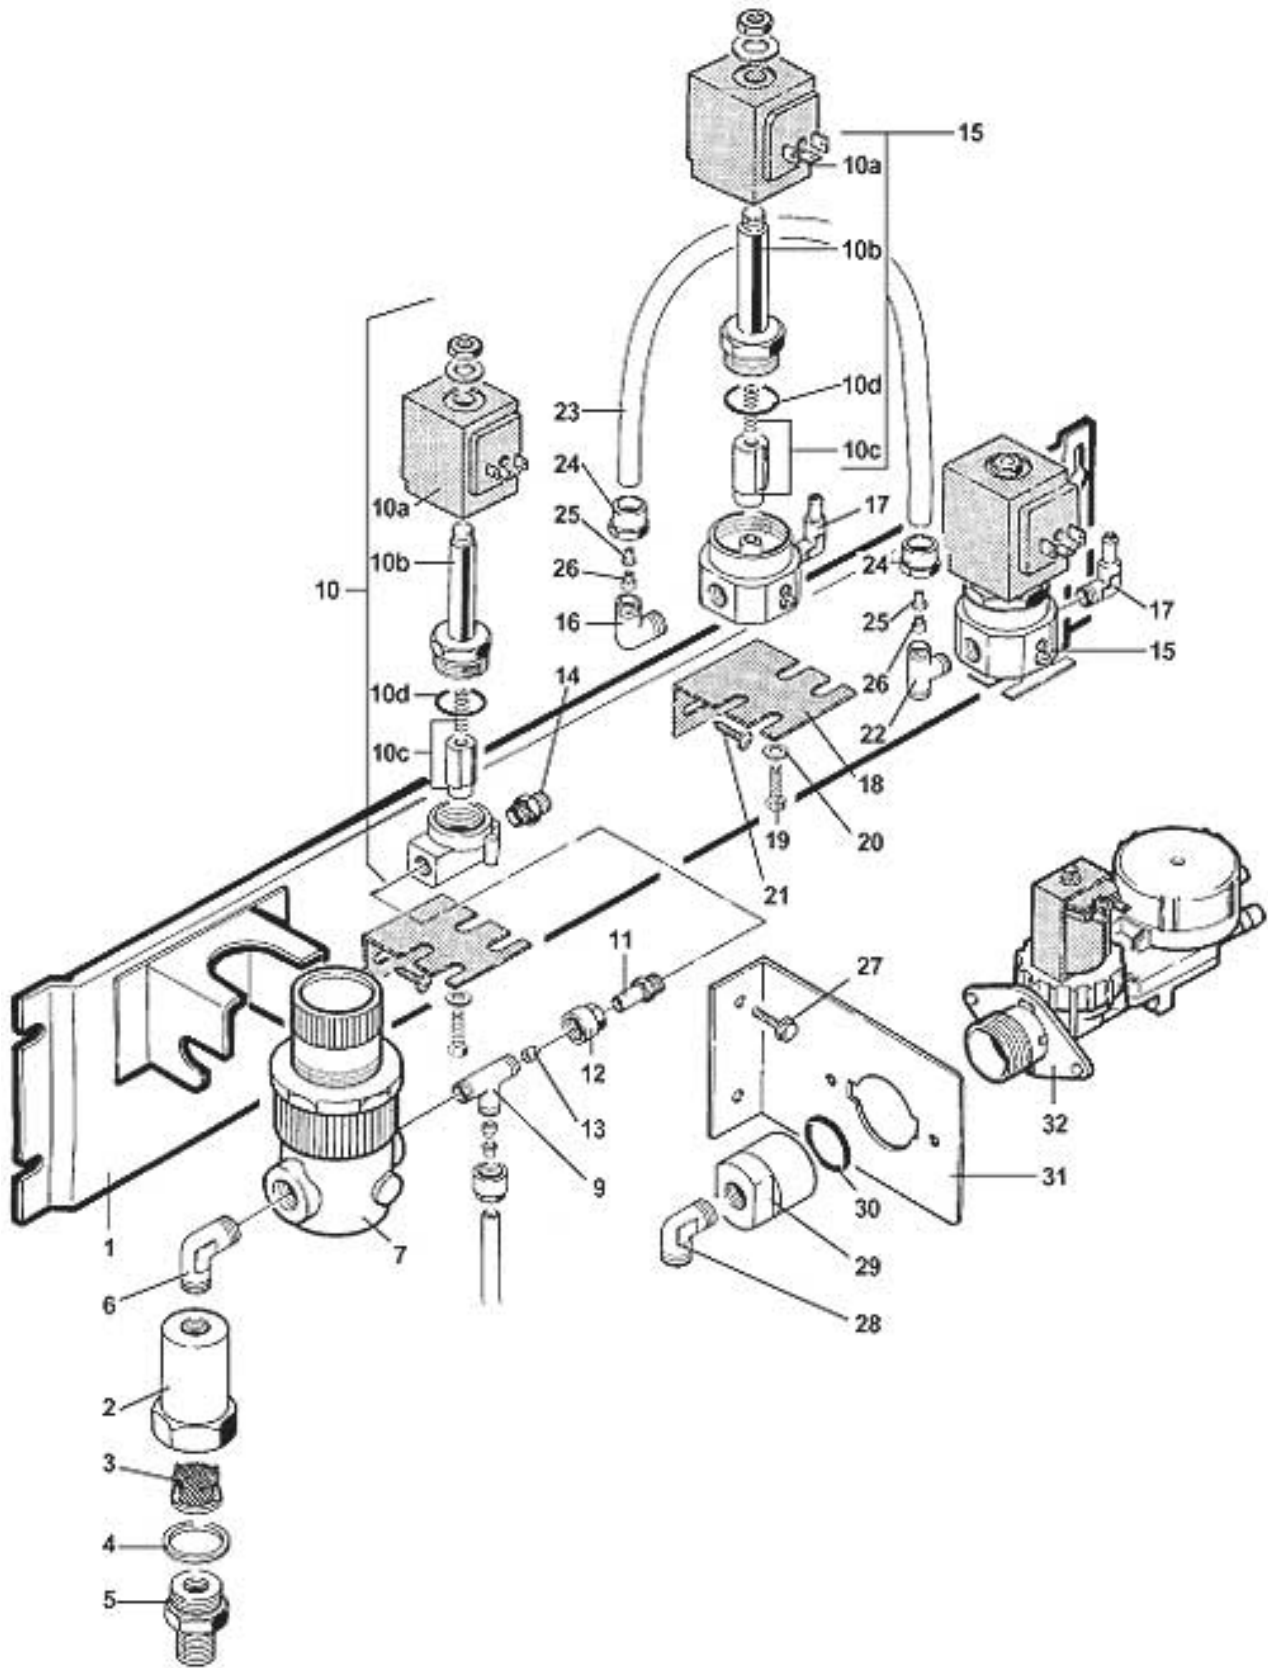

Pos.	Code	Description
1	0810010588	WATER COMPONENTS SUPPORT
2	0170005007	FILTER SUPPORT
3	0110020007	D.20 PLASTIC FILTER
4	GUA0003201	D.26x22x1.5 COPPER GASKET
5	0170005006	FILTER-HOLDER CONNECTION
6	0100001021	L FITTING D.8-1/ MALE CONIC
7	0110003007	WATER MICROREGULATOR 1/4 0-8 bar
8		
9	0100001039	T UNION 1/4-D.8-D.8
10	0110001064	24 DC 1/8 VALVE WITHOUT/SETTING
10/a	0110010065	8W 24 D.C. COIL
10/b	0110010038	2-WAY VALVE SLEEVE
10/c	0110010021	CORE WITH SPRING FOR 2-WAY VALVE
10/d	0110010009	OR FOR 2-WAY VALVE
11	9003001040	WATER INLET VALVE CONNECTION
12	0100001004	NUT FOR D.8-1/4 PIPE FITTING
13	0100002003	LOCKING RING D.8
14	0100001017	STRAIGHT CONNECTION D.6-1/8M CON.
15	0110001076	24 DC 1/8 2-WAY VALVE WITH SETTING
16	0100001019	L FITTING D.6-1/8M CON.
17	820001039	ELBOW TO RUBBERHOLDER CONNECTION
18	0810010211	VALVE SUPPORT BRACKET
19	VIT0000015	M 4x25 TCB SCREW
20	VIT0003301	WASHER D.12 x 4.3 x 1.5
21	VIT0002401	SCREW TCB 3.5 x 9.5
22	0100001030	T UNION D.6-1/8-D.6
23	TNAY000001	D.6*4 POLYAMIDE PIPE
24	0100001002	NUT FOR PIPE FITTING D.6
25	0100002005	STRENGTHENING BUSH D.4
26	0100002002	LOCKING RING D.6
27	VIT0000030	SCREW TCB M4 x 7
28	0100001022	L FITTING 6-3/8M CON.
29	0810010558	WATER INLET VALVE CONNECTION
30	GUA0000021	GASKET 130
31	0070012111	WATER INLET VALVE SUPPORT
	0070012111CK	WATER INLET VALVE SUPPORT DUST GREY RAL 7037
32	0110001119	24V INLET SAFETY VALVE
100	0810010098CL	SAGOMA H/FP 2VALVES W/SETTING ASSEMBLY (FROM POS.1 TO POS.26)

assieme