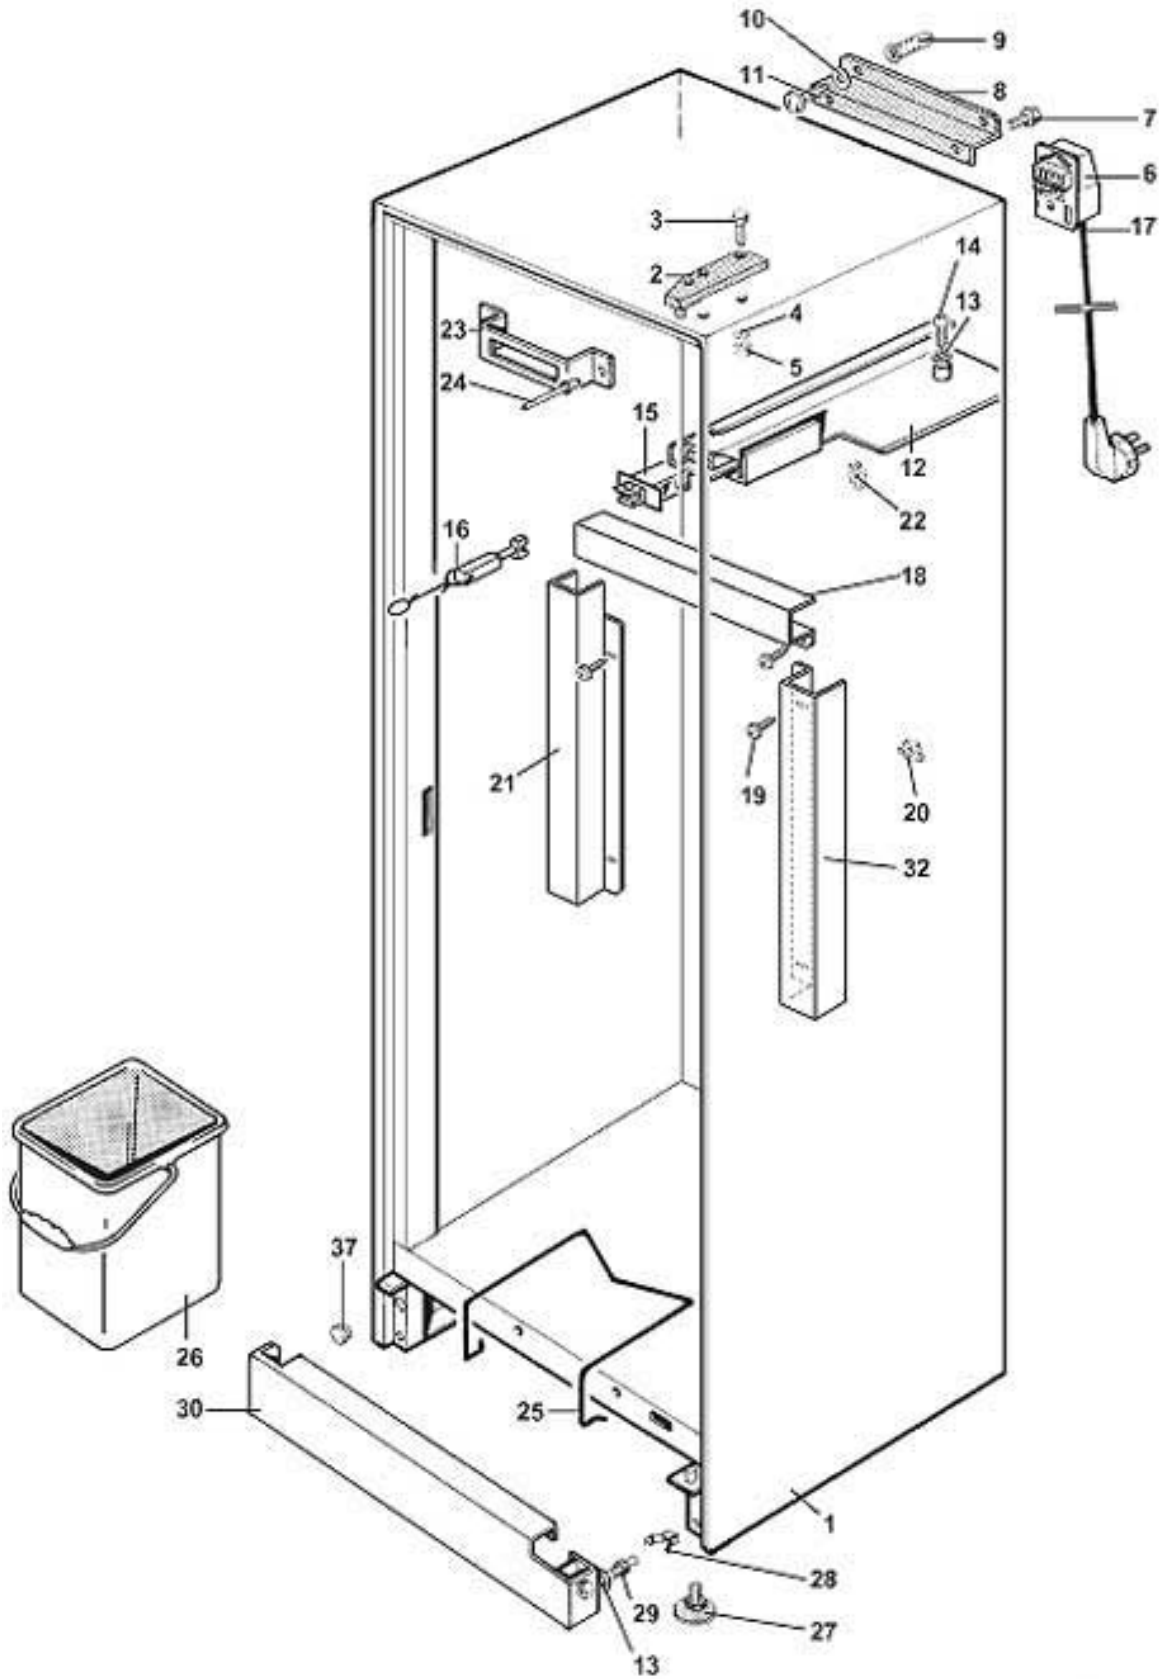

vending machine

[SAGOMA]

spare parts manual

SAGOMA - CABINET (INSTANT VERSION)

Pos.	Code	Description
1/a	0010014274	SAGOMA H CABINET STRUCTURE Up to serial 0136999
	0010014274AE	SAGOMA H CABINET STRUCTURE Up to serial 0136999 PURE WHITE RAL 9010
	0010014274CF	SAGOMA H CABINET STRUCTURE Up to serial 0136999 ANTHRACITE GREY RAL 7016
	0010014274CG	SAGOMA H CABINET STRUCTURE Up to serial 0136999 LIGHT GREY RAL 7035
	0010014274CH	SAGOMA H CABINET STRUCTURE Up to serial 0136999 AGATA GREY RAL 7038
	0010014274CM	SAGOMA H CABINET STRUCTURE Up to serial 0136999 MERCEDES GREY RAL 9006
	0010014274CN	SAGOMA H CABINET STRUCTURE Up to serial 0136999 SILICIOUS GREY RAL 7032
	0010014274GF	SAGOMA H CABINET STRUCTURE Up to serial 0136999 SULPHUR YELLOW RAL 1016
	0010014274KE	SAGOMA H CABINET STRUCTURE Up to serial 0136999 FIRE RED RAL 3000
	0010014274NA	SAGOMA H CABINET STRUCTURE Up to serial 0136999 BLACK
1/b	0010014375	SAGOMA H CABINET STRUCTURE From serial 0137001
	0010014375AE	SAGOMA H CABINET STRUCTURE From serial 0137001 PURE WHITE RAL 9010
	0010014375CF	SAGOMA H CABINET STRUCTURE From serial 0137001 ANTHRACITE GREY RAL 7016
	0010014375CG	SAGOMA H CABINET STRUCTURE From serial 0137001 LIGHT GREY RAL 7035
	0010014375CH	SAGOMA H CABINET STRUCTURE From serial 0137001 AGATA GREY RAL 7038
	0010014375CM	SAGOMA H CABINET STRUCTURE From serial 0137001 MERCEDES GREY RAL 9006
	0010014375CN	SAGOMA H CABINET STRUCTURE From serial 0137001 SILICIOUS GREY RAL 7032
	0010014375GF	SAGOMA H CABINET STRUCTURE From serial 0137001 SULPHUR YELLOW RAL 1016
	0010014375KE	SAGOMA H CABINET STRUCTURE From serial 0137001 FIRE RED RAL 3000
	0010014375NA	SAGOMA H CABINET STRUCTURE From serial 0137001 BLACK
1/c	0010014235	SAGOMA H/P CABINET STRUCTURE Up to serial 0136999
	0010014235AE	SAGOMA H/P CABINET STRUCTURE Up to serial 0136999 PURE WHITE RAL 9010
	0010014235CF	SAGOMA H/P CABINET STRUCTURE Up to serial 0136999 ANTHRACITE GREY RAL 7016
	0010014235CG	SAGOMA H/P CABINET STRUCTURE Up to serial 0136999 LIGHT GREY RAL 7035
	0010014235CH	SAGOMA H/P CABINET STRUCTURE Up to serial 0136999 AGATA GREY RAL 7038
	0010014235CM	SAGOMA H/P CABINET STRUCTURE Up to serial 0136999 MERCEDES GREY RAL 9006
	0010014235CN	SAGOMA H/P CABINET STRUCTURE Up to serial 0136999 SILICIOUS GREY RAL 7032
	0010014235GF	SAGOMA H/P CABINET STRUCTURE Up to serial 0136999 SULPHUR YELLOW RAL 1016
	0010014235KE	SAGOMA H/P CABINET STRUCTURE Up to serial 0136999 FIRE RED RAL 3000
	0010014235NA	SAGOMA H/P CABINET STRUCTURE Up to serial 0136999 BLACK
1/d	0010014405	SAGOMA H/P CABINET STRUCTURE From serial 0137001
	0010014405AE	SAGOMA H/P CABINET STRUCTURE From serial 0137001 PURE WHITE RAL 9010
	0010014405CF	SAGOMA H/P CABINET STRUCTURE From serial 0137001 ANTHRACITE GREY RAL 7016
	0010014405CG	SAGOMA H/P CABINET STRUCTURE From serial 0137001 LIGHT GREY RAL 7035
	0010014405CH	SAGOMA H/P CABINET STRUCTURE From serial 0137001 AGATA GREY RAL 7038
	0010014405CM	SAGOMA H/P CABINET STRUCTURE From serial 0137001 MERCEDES GREY RAL 9006
	0010014405CN	SAGOMA H/P CABINET STRUCTURE From serial 0137001 SILICIOUS GREY RAL 7032
	0010014405GF	SAGOMA H/P CABINET STRUCTURE From serial 0137001 SULPHUR YELLOW RAL 1016
	0010014405KE	SAGOMA H/P CABINET STRUCTURE From serial 0137001 FIRE RED RAL 3000
	0010014405NA	SAGOMA H/P CABINET STRUCTURE From serial 0137001 BLACK
2	0010013191	UPPER HINGE
	0010013191AE	UPPER HINGE PURE WHITE RAL 9010
	0010013191CF	UPPER HINGE ANTHRACITE GREY RAL 7016
	0010013191CG	UPPER HINGE LIGHT GREY RAL 7035
	0010013191CH	UPPER HINGE AGATA GREY RAL 7038
	0010013191CM	UPPER HINGE MERCEDES GREY RAL 9006
	0010013191CN	UPPER HINGE SILICIOUS GREY RAL 7032
	0010013191GF	UPPER HINGE SULPHUR YELLOW RAL 1016
	0010013191KE	UPPER HINGE FIRE RED RAL 3000
	0010013191NA	UPPER HINGE BLACK
3	VIT0000215	SCREW T6 M8x25
4	VIT00003402	D 8 4 GROWER SPRING WASHER
5	VIT00004595	E 8 NUT
6	ELE00002410	EXTERNAL TRIPOLAR TERMINAL BLOCK
7	VIT00000236	E H SCREW M 6 x 11 + FR
8	0010014074	DISPENSER SECURING BRACKET
9	VIT0010701	TPF 8 x 50 DOWEL
10	VIT00004375	CONNECTION
11	VIT0002022	5 Bx 60 TAPPING TCB SCREW
12	0270011465	DOOR SWITCH SUPPORT
13	VIT00003103	WASHER tab D. 4.3
14	VIT00000012	SCREW T.C.B. M 4 x 10
15	ELE00002009	SAFETY SWITCH
16	0270011109CL	SERVICE KEY ASSEMBLY
17/a	ELE00055003	POWER LEAD HO5VVF 3 x 1.5 SCHUKO PLUG
17/b	ELE00055004	POWER LEAD HO5VVF 3 x 1.5 SC PLUG
17/c	ELE00055006	POWER LEAD HO5VVF 3 x 1.5 GB PLUG
18	0010014237	WATER TRAY BRACKET
18/a	0010014236	WATER TRAY (FOR VERSION FP)
19	VIT00000030	SCREW TCB M4 x 7
20	VIT00009109	M 4 NUT IN RETAINER Up to serial 9541999
21/a	0010014213	COVER PROTECTION H/5
21/b	0010014280	COVER PROTECTION H/6
22	VIT00009102	M 6 NUT IN RETAINER
23		
24		
25	0010014063	RING FOR BIN (NO FOR VERSION FP)
26	CON0000201	RECTANGULAR BIN
27	VIT0010501	SETTING PLATT E.S.M 8 x 22 D.30 BLACK
28	VIT00009152	CONNECTION
29	VIT00009151	PIN
30		
	0120004375AE	FRONT PROTECTION PURE WHITE RAL 9010
	0120004375CF	FRONT PROTECTION ANTHRACITE GREY RAL 7016
	0120004375CG	FRONT PROTECTION LIGHT GREY RAL 7035
	0120004375CH	FRONT PROTECTION AGATA GREY RAL 7038
	0120004375CM	FRONT PROTECTION MERCEDES GREY RAL 9006
	0120004375CN	FRONT PROTECTION SILICIOUS GREY RAL 7032
	0120004375GF	FRONT PROTECTION SULPHUR YELLOW RAL 1016
	0120004375KE	FRONT PROTECTION FIRE RED RAL 3000
	0120004375NA	FRONT PROTECTION BLACK
31	VIT0004593	NUT M 4
32/a	0010014207CL	BOILER PROTECTION Up to serial 0042999
32/b	0010014212	BOILER PROTECTION SAG H5 From serial 0043001
32/c	0010014279	BOILER PROTECTION H6 From serial 0043001
33	FASC000501	CLIP WITH DOCKING
34/a	0600012318	BOILER UPPER SUPPORT Up to serial 0042999
34/b	0600012614	BOILER UPPER SUPPORT From serial 0043001
35	FASC000302	LOCK
36/a	0600012317	BOILER LOWER SUPPORT Up to serial 0042999
36/b	0600012615	BOILER LOWER SUPPORT From serial 0043001
37	0020034022	BUTTON PLUG
38	0110001119	24V INLET SAFETY VALVE
39	GUA0000021	GASKET 130
40/a	0010019223	3/8 GAS M WATER INLET VALVE CONNECTION
40/b	0810010558	WATER INLET VALVE CONNECTION