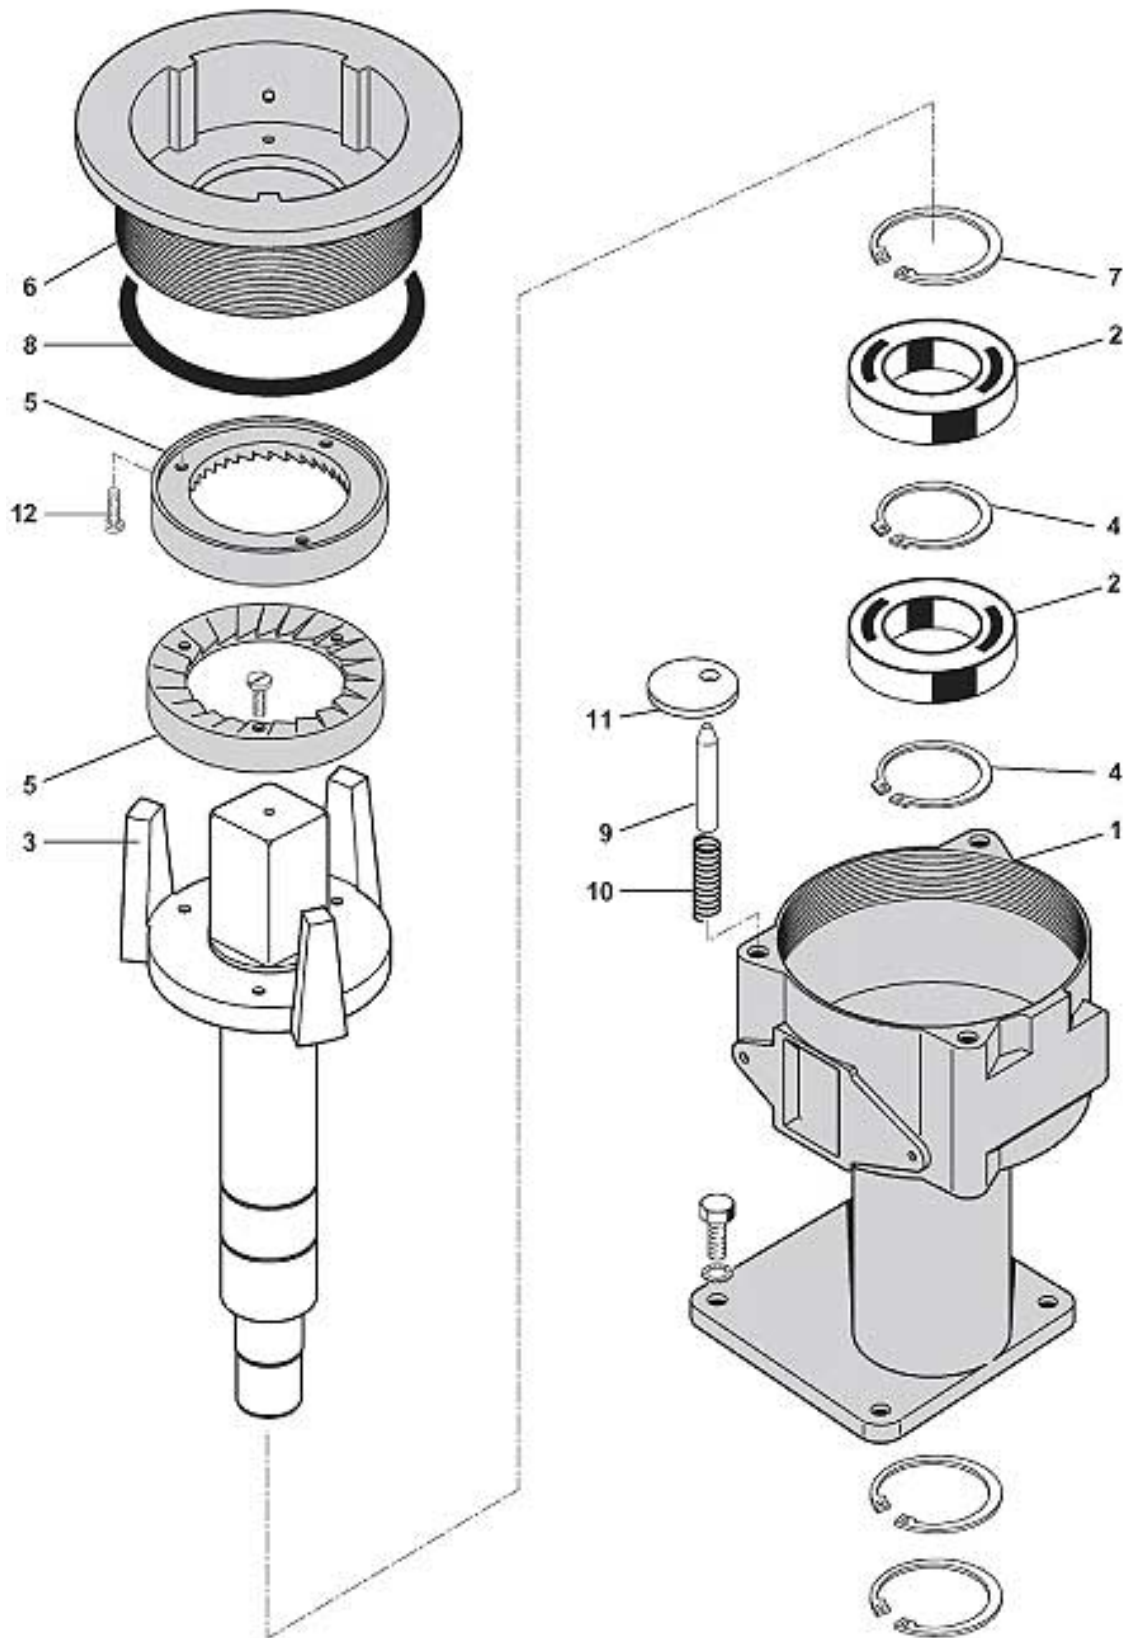

SAGOMA - GRUPPO MACININO VERTICALE SENZA PULEGGIA

Pos.	Code	Description
1	0320004006	GRINDER BODY
2	VIT0009301	ZKL BEARING
3	0320004015	LOWR GRINDER SUPPORT
4	VIT0006651	D.17 RADIAL STOP RING FOR SHAFT
5	0090003015	GRINDER COUPLE 1695
6	0320002004	UPPER GRINDER SUPPORT
7	VIT0006602	D.35 RADIAL STOP RING FOR HOLE
8	GUA0000090	OR 3268
9	0320002011	COMPENSATING PIN
10	270001023	SPRING
11	0320002010	PLATE
12	VIT0000024	M 4x8 TCB SCREW
100	0320004020CL	GRINDER GROUP