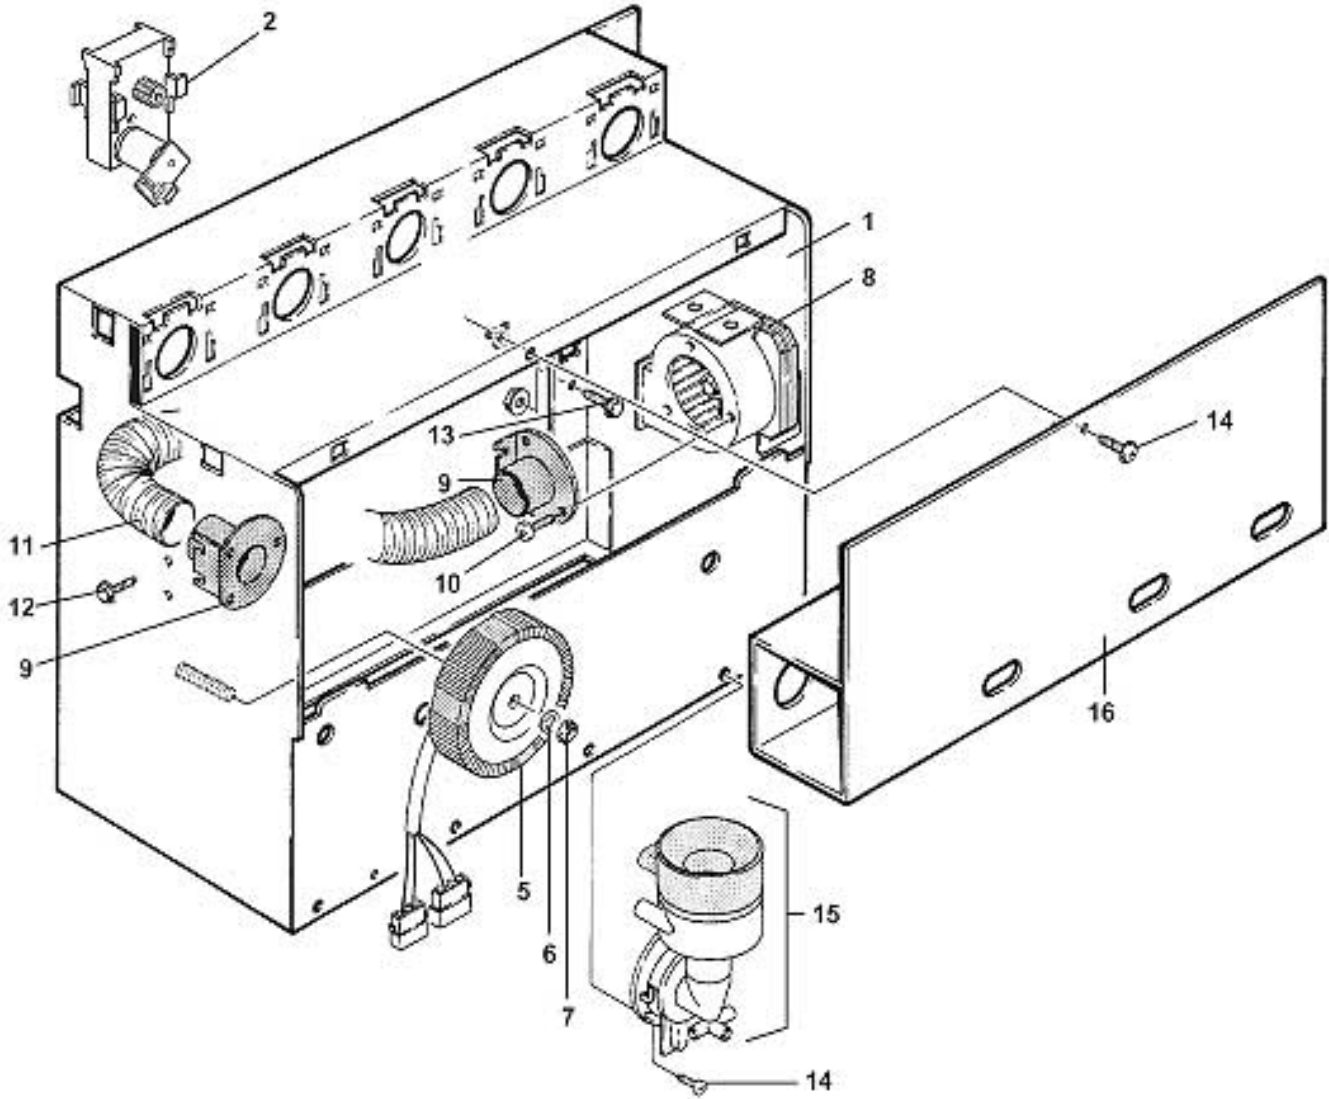

SAGOMA - SOLUBLES DISPENSER E

Pos.	Code	Description
1	0070010455R	SOLUBLES 4 HOUSING
2	0090002113R	24 V DC 80 RPM PRODUCT GEAR MOTOR + FILTER
3		
4		
5	ELE0000565R	150VA E.230V-U.26-8,6V TOROIDAL TRANSFORMER
6	VIT0003453	6.4x12.5x1.6 FLAT WASHER
7	VIT0004505	NUT M6
8	ELE0000458	EXHAUST FAN
9	0010014071	D.30 EXHAUST COVER
10	VIT0002001	TCB 2.9x 6.5 TAPPING SCREW
11	TEOL000002	EXTERNAL WRINKLED PIPE D.30
12	VIT0002469	SCREW TC 3.5 x 10
13	VIT0002455	QUICK-THREAD SCREW 3.5 x 20
14	VIT0002401	SCREW TCB 3.5 x 9.5
15	Vedi tav. 8	
16/a	0070010459	'E' EXHAUST COVER ASSEMBLY
16/b	0070010422	E/5 ASSEMBLY EXHAUST COVER