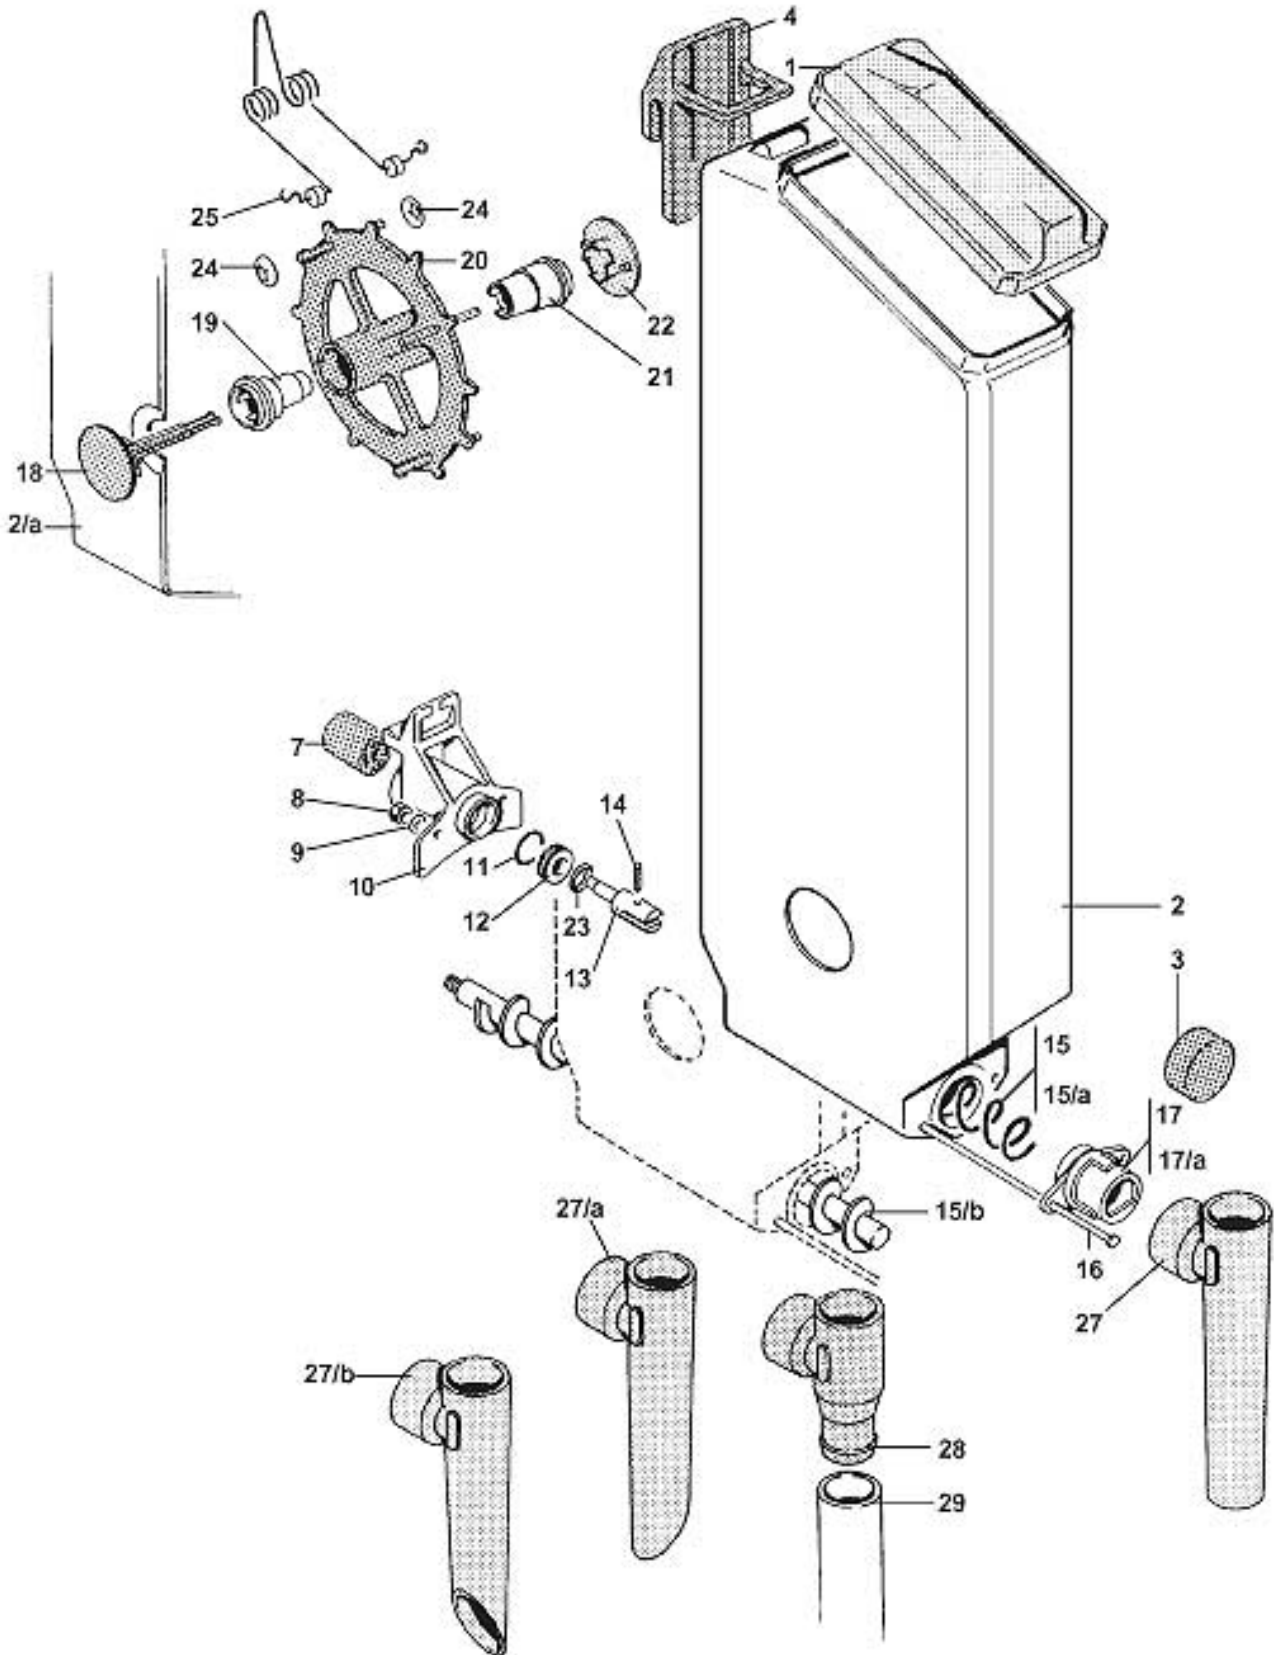

SAGOMA - PRODUCTS CONTAINER

Pos.	Code	Description	
1	70003002	COINTAINER COVER	
2/a	70003001B	POLYETHYLENE CONTAINER WITHOUT HOLES	It's part of kit 70003001BR
2/b	70003001A	POLYETHYLENE CONTAINER WITH HOLES	It's part of kit 70003001AR
2/c	0230008003	POLYETHYLENE CONTAINER WITH H.650 HOLES	
3	4002050109AD	PRODUCT CHUTE PLUG	
4/a	70003003	UPPER HOOKING PLATE	
4/b	0230012018	UPPER PLATE	
5	0230012012	DRIVING RING GEAR SQUARE SEAT	
6	VIT0004803	STAINLESS STEEL NUT M4	
7	VIT0003202	STAINLESS STEEL FLAT WASHER D.4,3 x 9 x 0,8	
8	70003006	REAR SUPPORTING BUSH	
9	GUA0000015	GASKET 119	
10	0230012006	WORM SCREW WITH FLANGE	
11	VIT0005301	ELASTIC PIN D.2 x 14	
12/a	70003016	P.18 WORM SCREW SPRING	
12/b	0230024009	WORM SCREW SPRING P.9	
13	70003010	BUSH TIE-BOLT	
14/a	70003008	FRONT BUSH	
14/b	70003007	FRONT BUSH	
15	70003028	STOP PIN	
16	70003027	MIXER MALE BUSH	
17	70003012	PLASTIC MIXER GEAR	
18	70003026	MIXER FEMALE BUSH	
19	70003029	STOP DISK	
20	VIT0007102	BENZING-QUICKLOCK	
21	11837	MIXER	
22	VIT0001205	M 4x12 TSP SCREW	
23	VIT0004810	M 4 SELFLOCKING NUT	
24/a	4001003072/20	STRAIGHT PRODUCT CHUTE mm 125	
24/b	4001003072/22	L.H. PRODUCT CHUTE mm 155	
24/c	4001003072/21	R.H. PRODUCT CHUTE mm 155	
25	0230016024	SUGAR FEEDER	
26	TSIL14/20T	D.10x14 NATURAL TRANSPARENT SILICONE PIPE	
100	0230015100CL	GROUND COFFEE DOUBLE FILTER PR	assieme
101	0230016005R	(**)WORM SCREW P.18 PRODUCT CONTAINER ASSEMBLY	
102	0230016006R	WORM SCREW P.9 PRODUCT CONTAIN	
103	0230017007R	PRODUCT CONTAINER PLATIC WHEEL P.9 ASS.	
104	0230017008R	PRODUCT CONTAINER PLATIC WHEEL P.18 ASSEM.	
105	0230018009R	ROBO MIXER PRODUCT CONTAINER P.18 ASSEM.	
106	0230019005R	TEA PRODUCT CONTAINER PLATIC WHEEL P.9 ASSEM.	
107	0230019006R	TEA PRODUCT CONTAINER PLATIC WHEEL P.18 ASSEM.	assieme