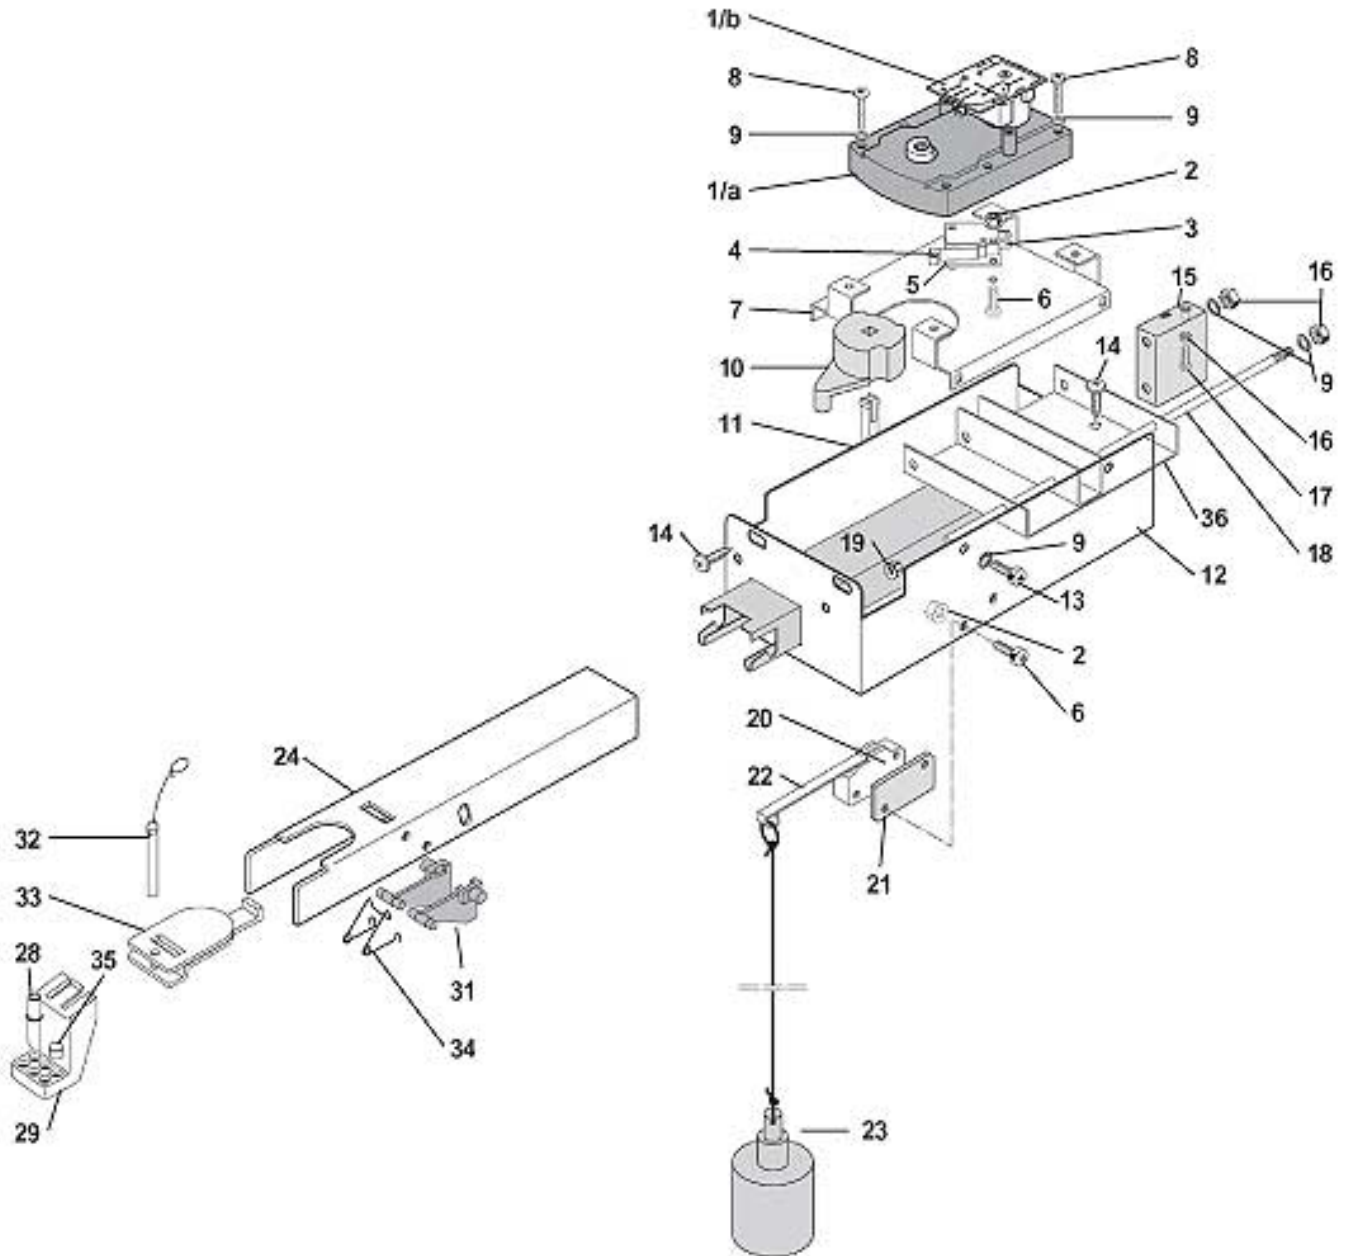

SAGOMA - DISTRIBUTION PIPES MOVEMENT

Pos.	Code	Description	
1	0090002110R	24 V DC 24 RPM GEAR MOTOR + BRAKE WITH FILTER FOR OLD ELECTRONIC VERSION	
1/a	0090002109	24V D.C. GEAR MOTOR 24 R.P.M. FOR OLD ELECTRONIC VERSION	
1/b	SCH0004980	DC MOTORS FILTER FOR OLD ELECTRONIC VERSION	
1	0090002115R	24V D.C. GEAR MOTOR 24 R.P.M. FOR NEW ELECTRONIC VERSION	
1/a	0090002114	GEAR MOTOR MOD.930 11RPM 24V DC FOR NEW ELECTRONIC VERSION	
1/b	SCH0004980	DC MOTORS FILTER FOR NEW ELECTRONIC VERSION	
2	VIT0004701	M3 FR NUT	
3	ELE0001528	MICRO 83.161.832	
4	ELE0001906	161 E R 24.1 MICRO LEVER	
5	7500902054	SUPPLEMENTARY INSULATION	
6	VIT0000006	M 3x16 TCB SCREW	
7	0380010436	GEAR MOTOR SUPPORT	
8	VIT0000015	M 4x25 TCB SCREW	
9	VIT0003105	WASHER tab D. 6.4	
10	0380010508	GEAR MOTOR CAM mm 36	
11	0380010421	GEAR MOTOR SHAFT	
12	0380010492	FASCIA PIPES MOVEMENT ESTRAIBILE	
13	VIT0002009	SCREW T.C.B. 3.5 x 6,5	
14	VIT0002401	SCREW TCB 3.5 x 9.5	
15			
16	VIT0004503	NUT M 4	
17			
18	0380010411	PIPES SUPPORT GUIDE SHAFT	
19	0380010534	PIPES SUPPORT GUIDE BUSH	
20	ELE0001528	MICRO 83.161.832	
21	4600010014	MICRO SPACER	
22	NL201106265	MICRO LEVER	
23	0070020038CL	FLOATER ASSEMBLY	
24	0380010542	PRODUCT PIPES SUPPORT	
25			
26			
27			
28	0380010657NA	DISPENSER PIPE	
29/a	0380010491	PRODUCT PIPES SUPPORT / 3	
29/b	0380010655NA/L	PRODUCT PIPES SUPPORT WITH HOLE	
30			
31	0380010599	KEY PIPES MOVEMENT	
32	0380010429CL	SECURING PIN ASSEMBLY	
33	0380010459NA/L	PIPES SUPPORT PLATE	
34	0380010629	KEY PIPES MOVEMENT	
35	0380010656NA	BLACK PLUG	
36	0380010531	PIPES SUPPORT GUIDE	
37	0380010623	PIPES SUPPORT GUIDE	
38	0380010632NA	PIPES MOVEMENT PROTECTION	
100	0380010454CL	PIPES MOVEMENT ESTRAIBILE SAGOMA H	assieme
101	0380010456CL	PIPES MOVEMENT SAGOMA LUCE H NEW ELECTRONIC WITH RELEASE