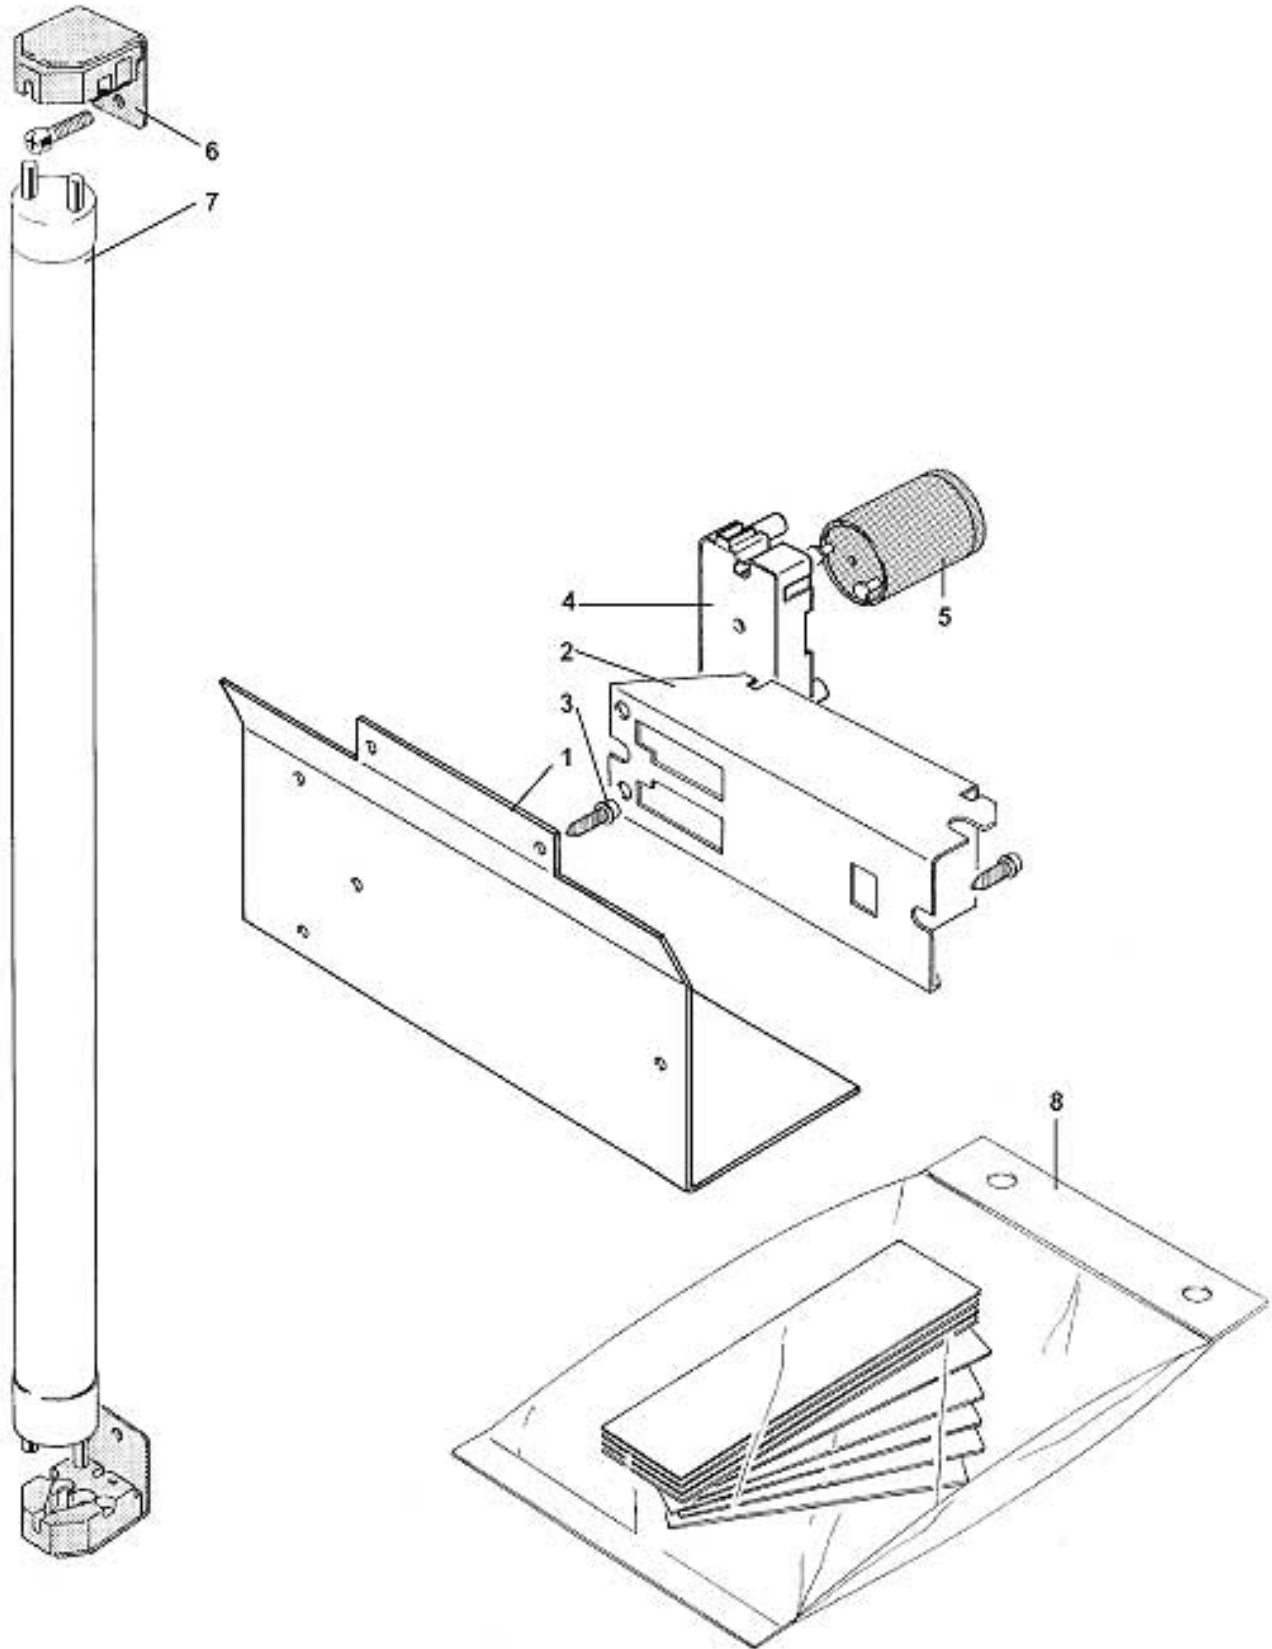

Pos.	Code	Description	
1/a	0020034031	ELECTRIC COMPONENTS SUPPORT Up to serial 9523999	
1/b	0020034157	ELECTRIC COMPONENTS SUPPORT From serial 9527001	
2	ELE0009116	220 V BALLAST	
3	VIT0002401	SCREW TCB 3.5 x 9.5	
4	ELE0009108	L 8 W 20 LAMP	
5	ELE0009109	STARTER	
6	ELE0009107	BIPLUG G 13 LAMP HOLDER	
7	ELE0009018	L 8 W 20 LAMP	
100	KIT0020034002	SAGOMA LIGHTING KIT	assieme