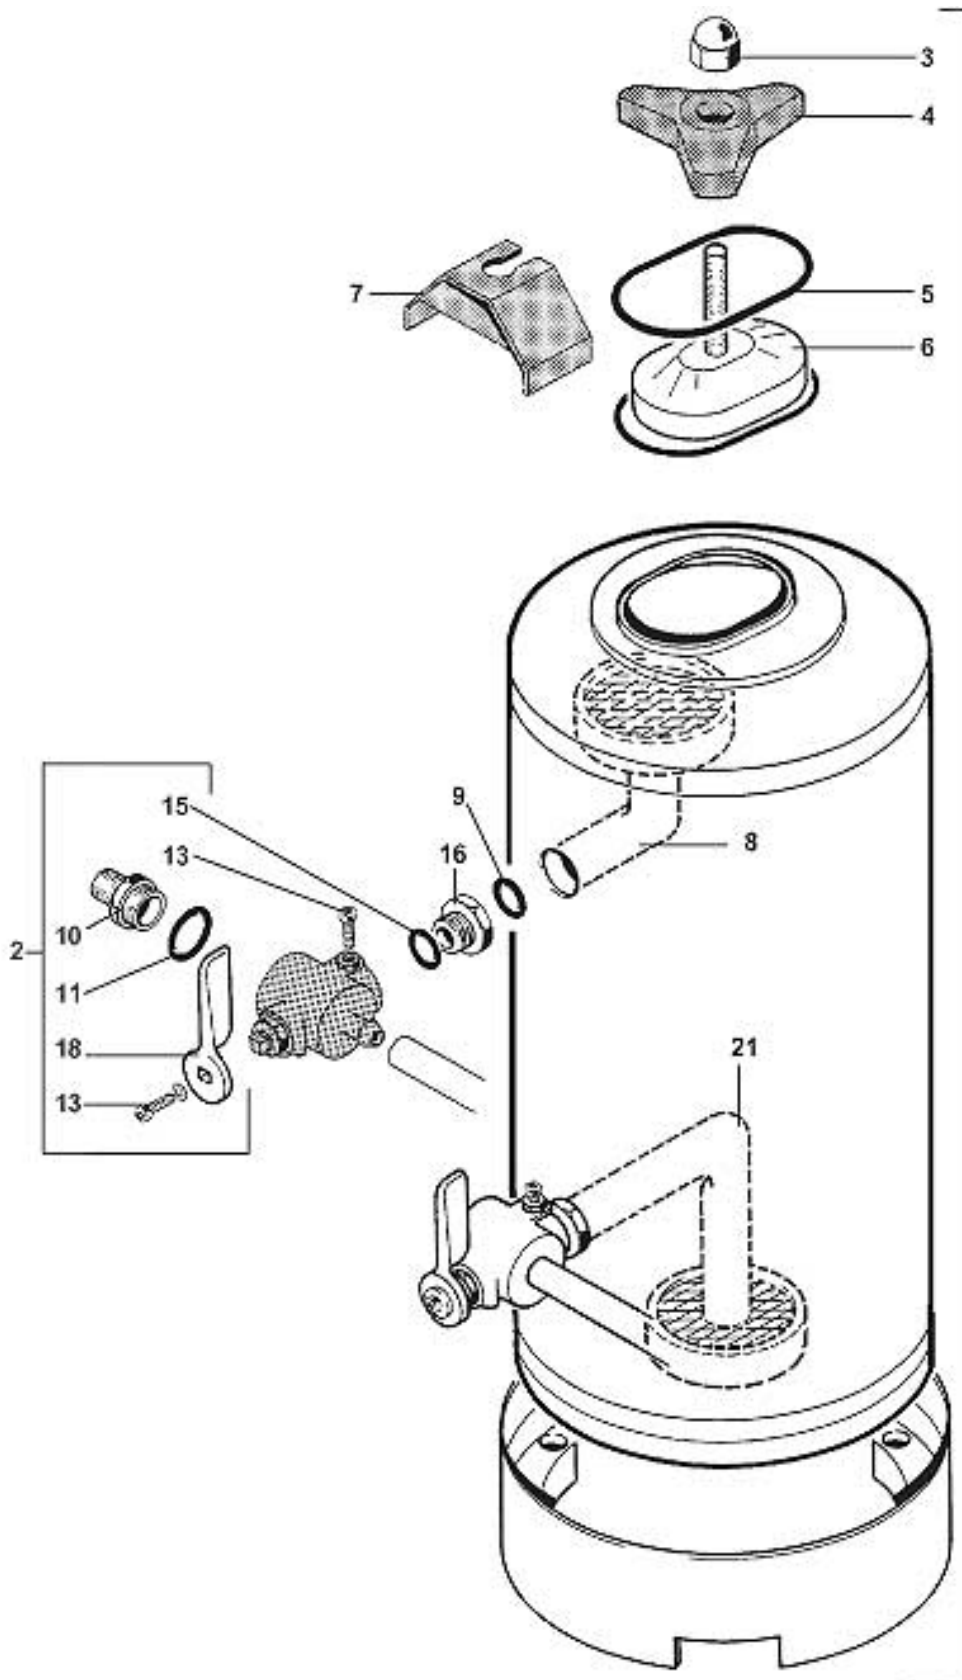

Pos.	Code	Description	
3	0060002031	SWEETENER NUT WITH SPHERIC COVER	
4	0060002032	SWEETENER COVER WHEEL	
5	GUA0000035	OR FOR SWEETENER COVER	
6	0060002033	SWEETENER COVER	
7	0060002034	SWEETENER BRIDGE	
8	0060002035	SWEETENER UPPER FILTER	
9	GUA0000018	GASKET 125	
10	0060002036	SWEETENER COCK CONNECTION	
11	GUA0000013	GASKET 117	
12			
13	VIT0001005	SCREW T.C.B. M 4 x 12	
14			
15	0060002037	SWEETENER R 9 GASKET	
16	0060002038	SWEETENER NUT D. 20*1.5	
17	TSIL06/09T	TRANSPARENT SILICONE PIPE D.6 x 9	
18	0060002039	SWEETENER HANDLE	
19	VIT0003301	WASHER D.12 x 4.3 x 1.5	
20			
21	0060002040	SWEETENER LOWER FILTER	
1	0060002001	SWEETENER ASSEMBLY	assieme
2	0060002030	COCK ASSEMBLY	assieme