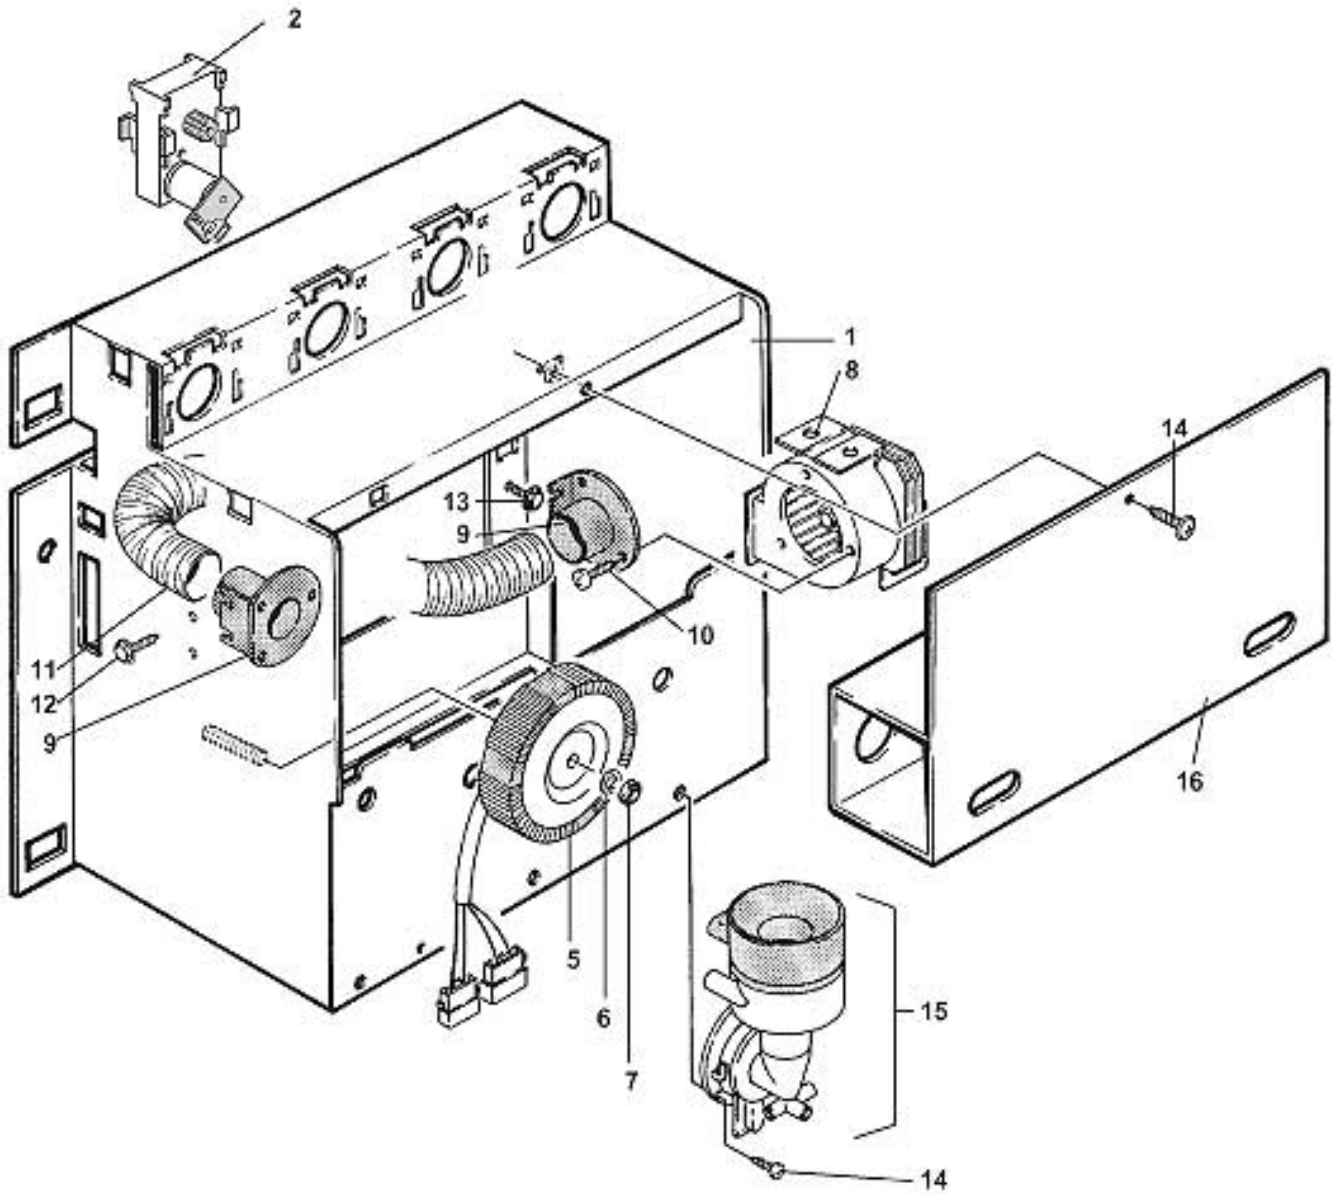

SAGOMA - SOLUBLES DISPENSER H

Pos.	Code	Description
1/a	0070010408R	SOLUBLES 5 HOUSING
1/b	0070010964R	SOLUBLES HOUSING 6
2	0090002113R	24 V DC 80 RPM PRODUCT GEAR MOTOR + FILTER
3		
4		
5	ELE0000565R	150VA E.230V-U.26-8,6V TOROIDAL TRANSFORMER
6	VIT0003453	6.4x12.5x1.6 FLAT WASHER
7	VIT0004505	NUT M6
8	ELE0000458	EXHAUST FAN
9	0010014071	D.30 EXHAUST COVER
10	VIT0002001	TCB 2.9x 6.5 TAPPING SCREW
11	TEOL000002	EXTERNAL WRINKLED PIPE D.30
12	VIT0002469	SCREW TC 3.5 x 10
13	VIT0002455	QUICK-THREAD SCREW 3.5 x 20
14	VIT0002401	SCREW TCB 3.5 x 9.5
15	see tab. 8	
16/a	0070010411	H/5 EXHAUST COVER ASSEMBLY It's part of kit 0070010388CL
16/b	0070010969	H/6 COMPLETE EXHAUST