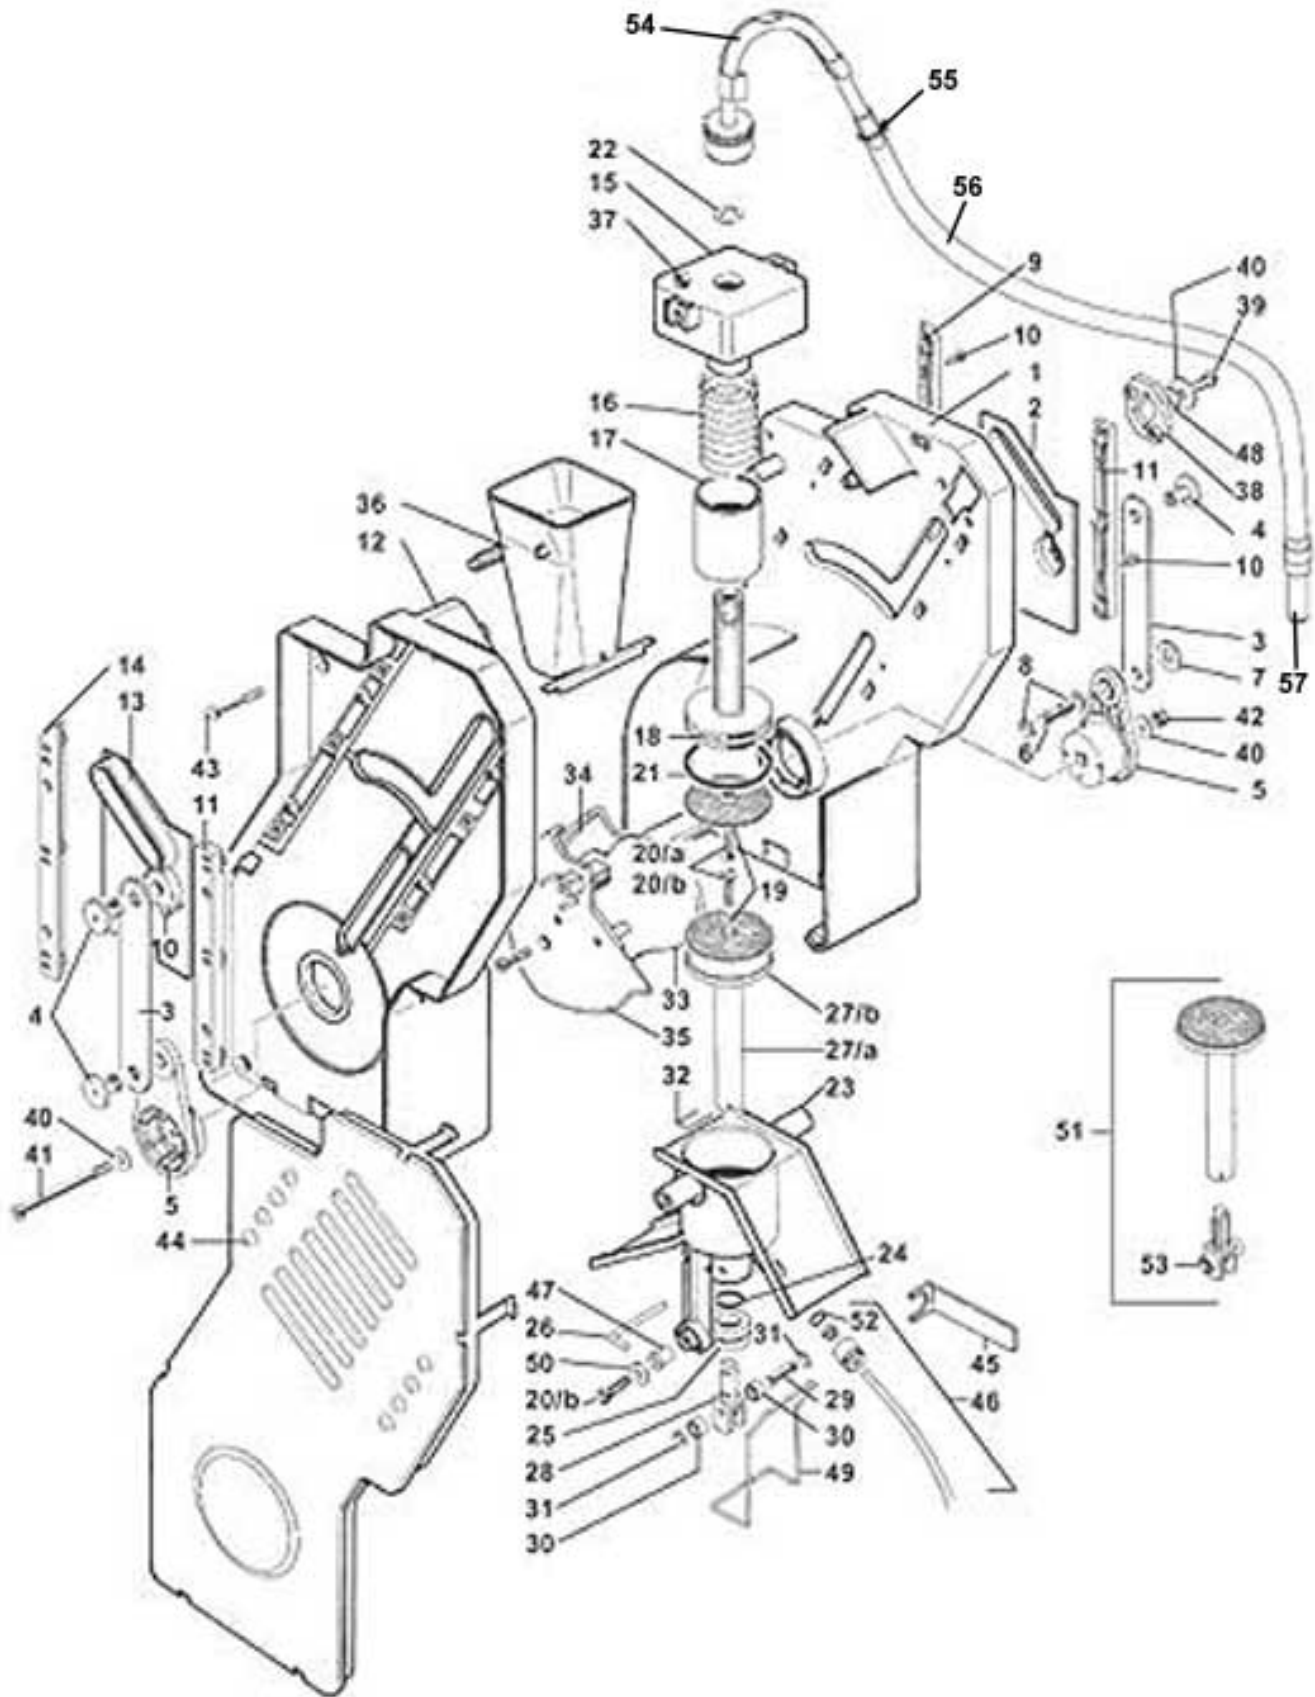

Pos.	Code	Description
1	0250008005	R.H. FRAME It's part of kit 0250008005R
2	0250008084	R.H. INFUSION CHAMBER CAM
3	0250008009	CONNECTING ROD
4	0250008028	PIN FOR CONNECTING ROD
5	0250008011	R.H. CRANK
6	0250008014	MOTOR CRANK PIN
7	0250008042	ANTIVIBRATION WASHER
8	VIT0006515	D.5 RADIAL STOP RING
9	0250008031	R.H. REAR GUIDE
10	VIT0002026	3.5x 6.5 STAINLESS STEEL TAPPING TCB SCREW
11	0250008033	FRONT GUIDE
12	0250008006	L.H. FRAME It's part of kit 0250008005R
13	0250008085	L.H. INFUSION CHAMBER CAM
14	0250008032	L.H. REAR GUIDE
15	0250008086	UPPER FILTER SUPPORT
16	0250008024	UPPER FILTER SPRING
17	0250008087	SPRING COVER PIPE
18/a	0250008026	D.36 UPPER FILTER FOR COFFEE BEANS GROUP D. 36
18/b	0250008208	D.40 UPPER FILTER FOR COFFEE BEANS GROUP D. 40
	0250008208IC	D.40 UPPER FILTER FOR COFFEE BEANS GROUP D. 40 ORANGE RAL 2011
19/a	0250008099	FILTER FOR COFFEE BEANS GROUP D. 36
19/b	0250008211	FILTER D.40 FOR COFFEE BEANS GROUP D. 40
20/a	VIT0001202	M 3x14 TSP SCREW
20/b	VIT0000121	M 3x8 TSP SCREW
21/a	GUA0000080	SILICONE 4112 OR FOR COFFEE BEANS GROUP D. 36
21/b	GUA0000097	SILICONE 4131 OR FOR COFFEE BEANS GROUP D. 40
22	VIT0006513	D.8 STAINLESS STEEL INSIDE SEEGER
23/a	0250008046R	INFUSION CHAMBER FOR COFFEE BEANS GROUP D. 36
23/b	0250008206R	INFUSION CHAMBER D.40 FOR COFFEE BEANS GROUP D. 40
24	GUA0000065	SILICONE OR 112
25	0250008053	LOWER INLET CUP BUSH
26	0250008029	GLASS BUSH PIN
27/a	0250008108	FILTER SUPPORT SHFT It's part of kit 0250008108R
27/b	0250008122	LOWER FILTER FOR COFFEE BEANS GROUP D. 36
27/c	0250008209	LOWER FILTER D.40 FOR COFFEE BEANS GROUP D. 40
	0250008209IC	LOWER FILTER D.40 FOR COFFEE BEANS GROUP D. 40 ORANGE RAL 2011
28	0250008106	LOWER FILTER ROLL SUPPORT
29	0250008021	ROLL SHAFT
30	0250008022	ROLL SHAFT
31	VIT0006516	D.3.2 RADIAL STOP RING
32	0250008027	LOWER FILTER PIN
33	0250008083	FILTER EJECTION CAM
34	0250008016	R.H. FILTER RECOVERY CAM
35	0250008017	L.H. FILTER RECOVERY CAM
36	0250008036	COFFEE CONE
37	VIT0004803	STAINLESS STEEL NUT M4
38	0250008035	SETTING PLATE
39	VIT0000032	M 4x8 INOX TCB SCREW
40	VIT0003309	4.3x16x1.5 STAINLESS STEEL FLAT WASHER
41	VIT0005523	4x60 STAINLESS STEEL TCEI SCREW
42	VIT0004810	M 4 SELFLOCKING NUT
43	VIT0002461	SCREW TCCRT 4,2 x 26
44	0250008039	L.H. FRAME COVER
	0250008039CM	L.H. FRAME COVER FOR COFFEE BEANS GROUP D. 40 MERCEDES GREY RAL 9006
	0250008039IC	L.H. FRAME COVER FOR COFFEE BEANS GROUP D. 40 ORANGE RAL 2011
45	0250008048	KEY FOR NUT
46	0250008050	WATER INLET PIPE ASSEMBLY
47	VIT0009203	M 3 CONNECTION FOR THERMOPLASTIC
48	VIT0003451	GROWER SPRING WASHER
49	0250008094	SCRAPER
50	0250008088	WASHER FOR CHAMBER CAM
51	0250008109R	D.36 LOWER FILTER+ROLL SUPPORT ASSEMBLY
52	GUA0000061	2010 VITON OR
53	0250008107R	LOWER FILTER ROLL SUPPORT
54	0250008130CL	COFFEE OUTLET PIPE ASSEMBLY
55	FASC000105	PIPES CLIP
56	TSIL06/09T	TRANSPARENT SILICONE PIPE D.6 x 9
57	0380010657NA	DISPENSER PIPE
100	0250008001R	MICRO COFFEE GROUP FOR COFFEE BEANS GROUP D. 36
103	0250008208R	D.40 UPPER FILTER ASSEMBLY FOR COFFEE BEANS GROUP D. 40
101	0250008201R	MICRO COFFEE GROUP D.40 FOR COFFEE BEANS GROUP D. 40
102	0250008026R	D.36 UPPER FILTER ASSEMBLY FOR COFFEE BEANS GROUP D. 36
103	0250008208R	D.40 UPPER FILTER ASSEMBLY FOR COFFEE BEANS GROUP D. 40
104	0250008108R	D.36 LOWER FILTER

assieme