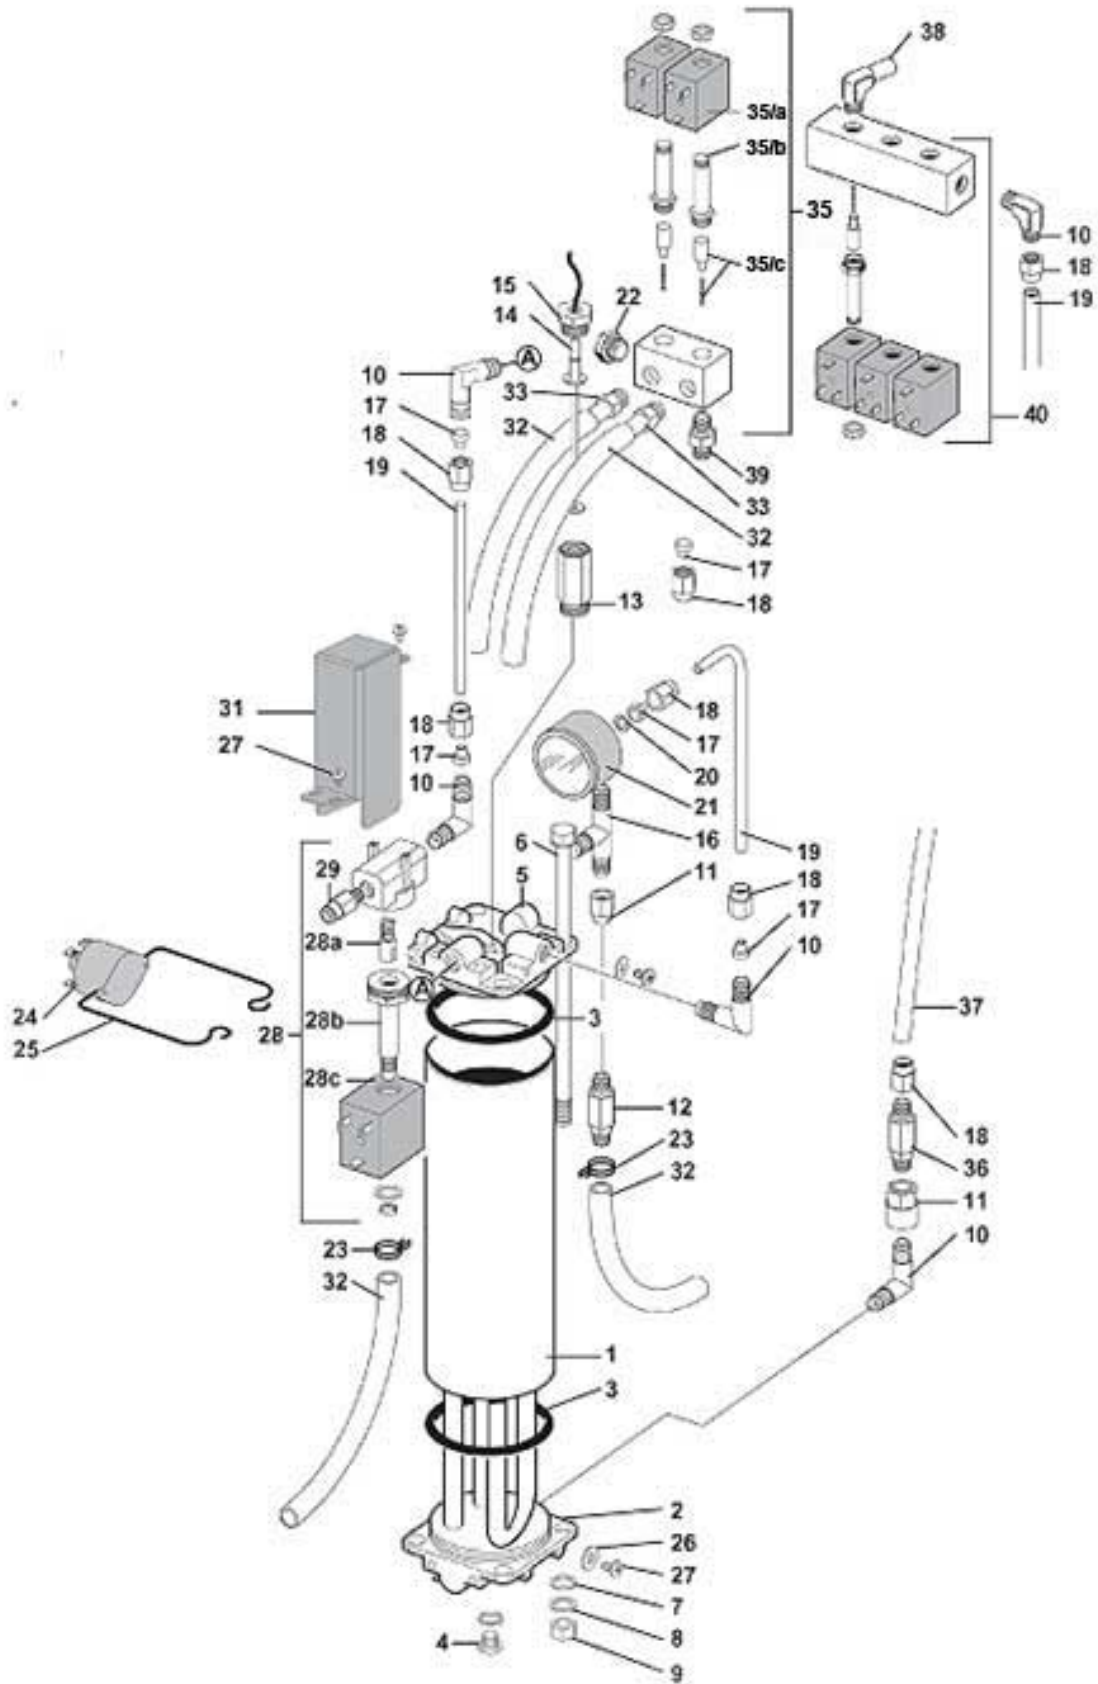

SAGOMA - MM 195 MICRO GROUP BOILER

Pos.	Code	Description
1	250020078	JACKET
2	0600012519	FLANGE WITH 1400W 230 V HEATING ELEMENT
3	GUA0000047	164 VITON OR
4	0100001064	174 M PLUG + OR
5	0600012532	FLANGE WITH PIPE
6	250020079	TIE-BOLT
7	VIT0003206	D. 8.4x16x1.6 WASHER
8	VIT0003402	D. 8.4 GROWER SPRING WASHER
9	VIT0004506	M 8 NUT
10	0100001019	L FITTING D.6-1/8M CON.
11	0100001007	STRAIGHT CONNECTION 1/8F -1/8 FEMALE
12	0110002003	1/8M INLET - 1/8M OUTLET NON-RETURN VALVE
13	0100003012	SAGOMA PROBE CONNECTION
14	ELE0000970	mm 500 BULB PROBE It's part of kit ELE0000970CL
15	0600015507	PROBE PLUG
16	0100001030	T UNION D.6-1/8-D.6
17	0100002002	LOCKING RING D.6
18	0100001002	NUT FOR PIPE FITTING D.6
19	TCU0000002	D.4x6 COPPER PIPE
20	0100003002	COPPER GASKET
21	0110006001	D.40 0-20 bar MANOMETER - 1(8' REAR CONN.
22	4600020115	PLUG
23	FASC000102	D.12 PIPES CLIP
24	ELE0009001	120° CLICSON
25	250020087	SAFETY SWITCH SECURING SPRING
26	1600001098	SYNTHETIC RUBBER D.4.5 SPACER
27	VIT0000030	SCREW TCB M4 x 7
28	0110001072	24 DC 1/8 3-WAY VALVE
28/a	0110010020	CORE WITH SPRING FOR 3-WAY VALVE
28/b	0110010035	3-WAY VALVE SLEEVE
28/c	0110010065	8W 24 D.C. COIL
29	0100001070	STRAIGHT CONNECTION 800 - 1/8 VITON
30		
31	0600012661	VALVE SECURING COVER
32	TSIL07/11T	TRANSPARENT SILICONE PIPE D.7 x 11
33	2500001139	VALVE RUBBER-HOLDER CONNECTION
35	0110001090	2 24 DC E.INF. 2-WAY VALVE W/BLOCK
35/a	0110010145	6W 24 D.C. COIL 70%
35/b	0110010123	2-WAY SLEEVE CH 14
35/c	0110010124	2-WAY MOBILE CORE ASSEMBLY
36	0110002004	SAFETY VALVE
37	TNAY000001	D.6*4 POLYAMIDE PIPE
38	250020146	ELBOW CONNECTION
39	0100001017	STRAIGHT CONNECTION D.6-1/8M CON.
40	0110001079	3 EV 2 VIE C/BLOCCHETTO 24 DC
100	0600012540	COFFEE BOILER MM 195 FOR MICRO assieme