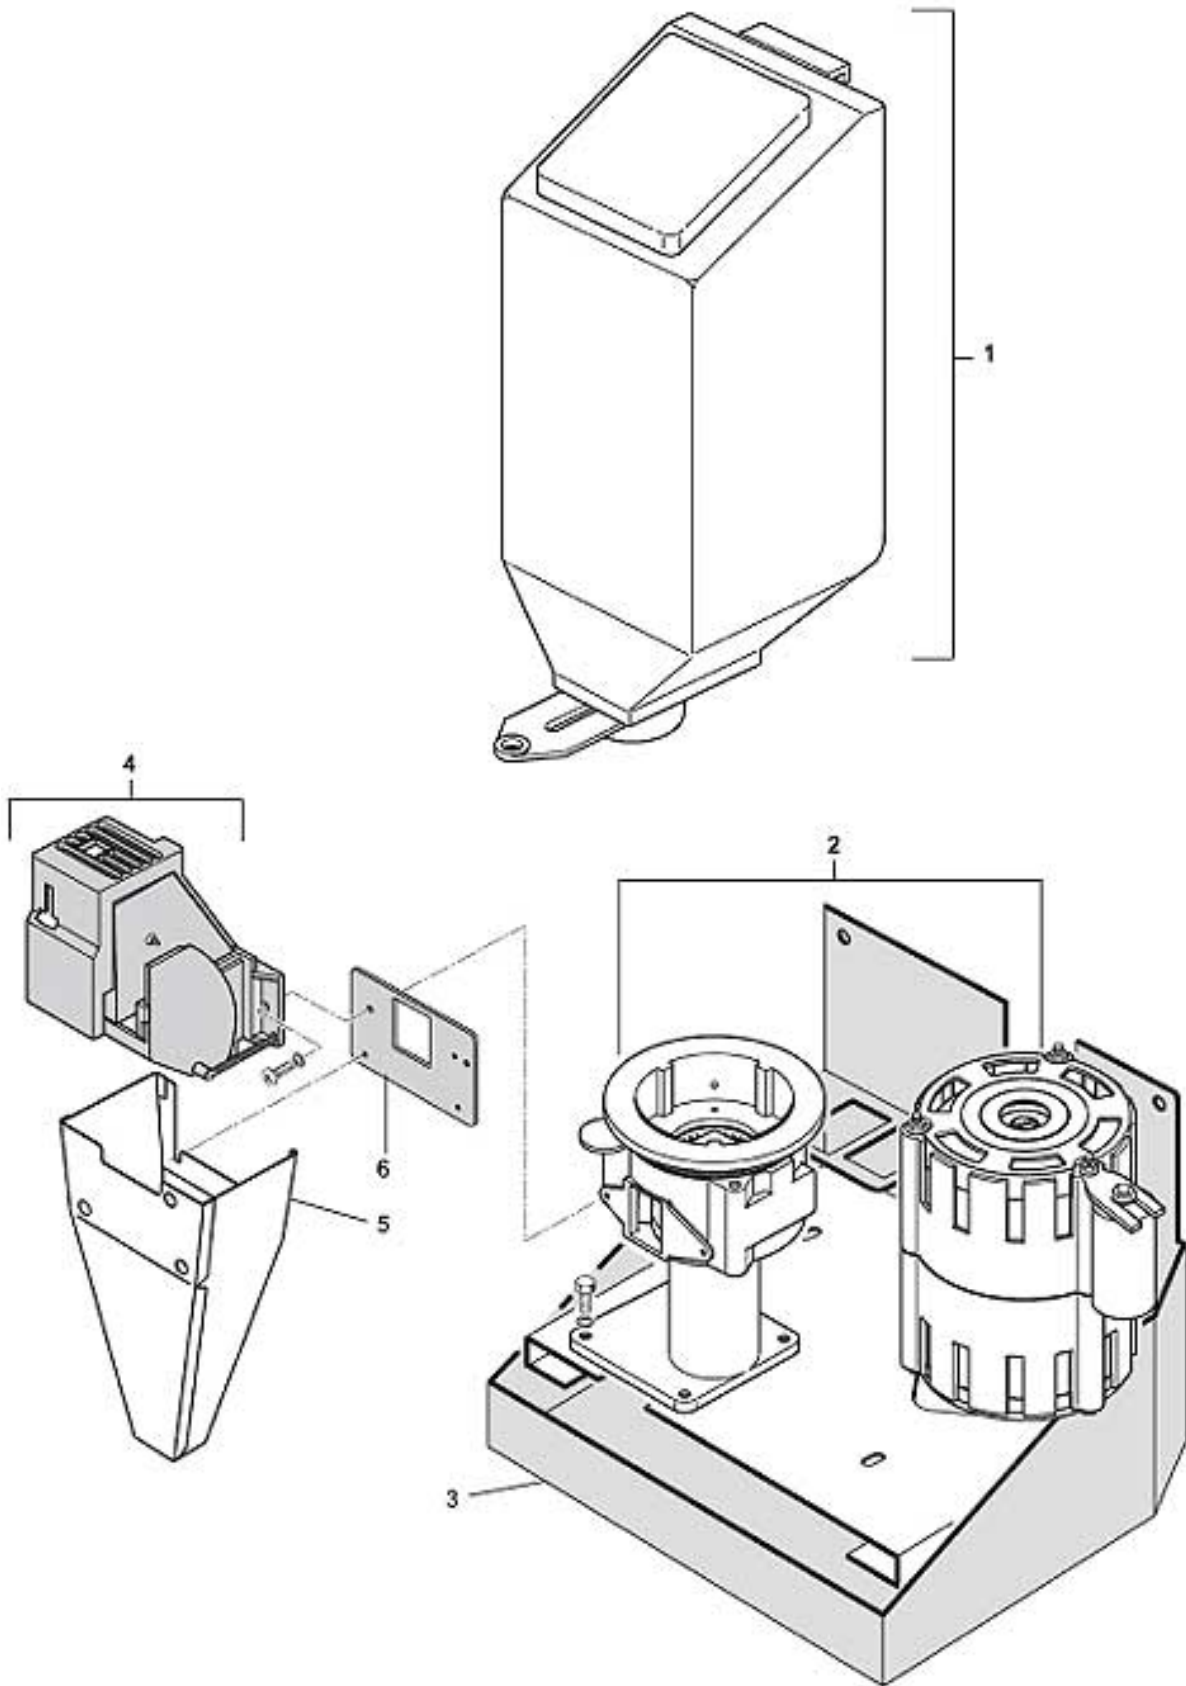

SAGOMA - CONTAINER BATCHER GRINDER GROUP

Pos.	Code	Description	
1		See table COFFEE BEANS CONTAINER	
2		See table GRINDER- BATCHER + ENGINE	
3	0320004073	GROUP HOUSING	
4	0350003110CL	24 V DC COFFEE PLASTIC BATCHER W/SETTING	assieme
5	0320004087	COFFEE POWDERS CHUTE	
6	0320004083	PLATE