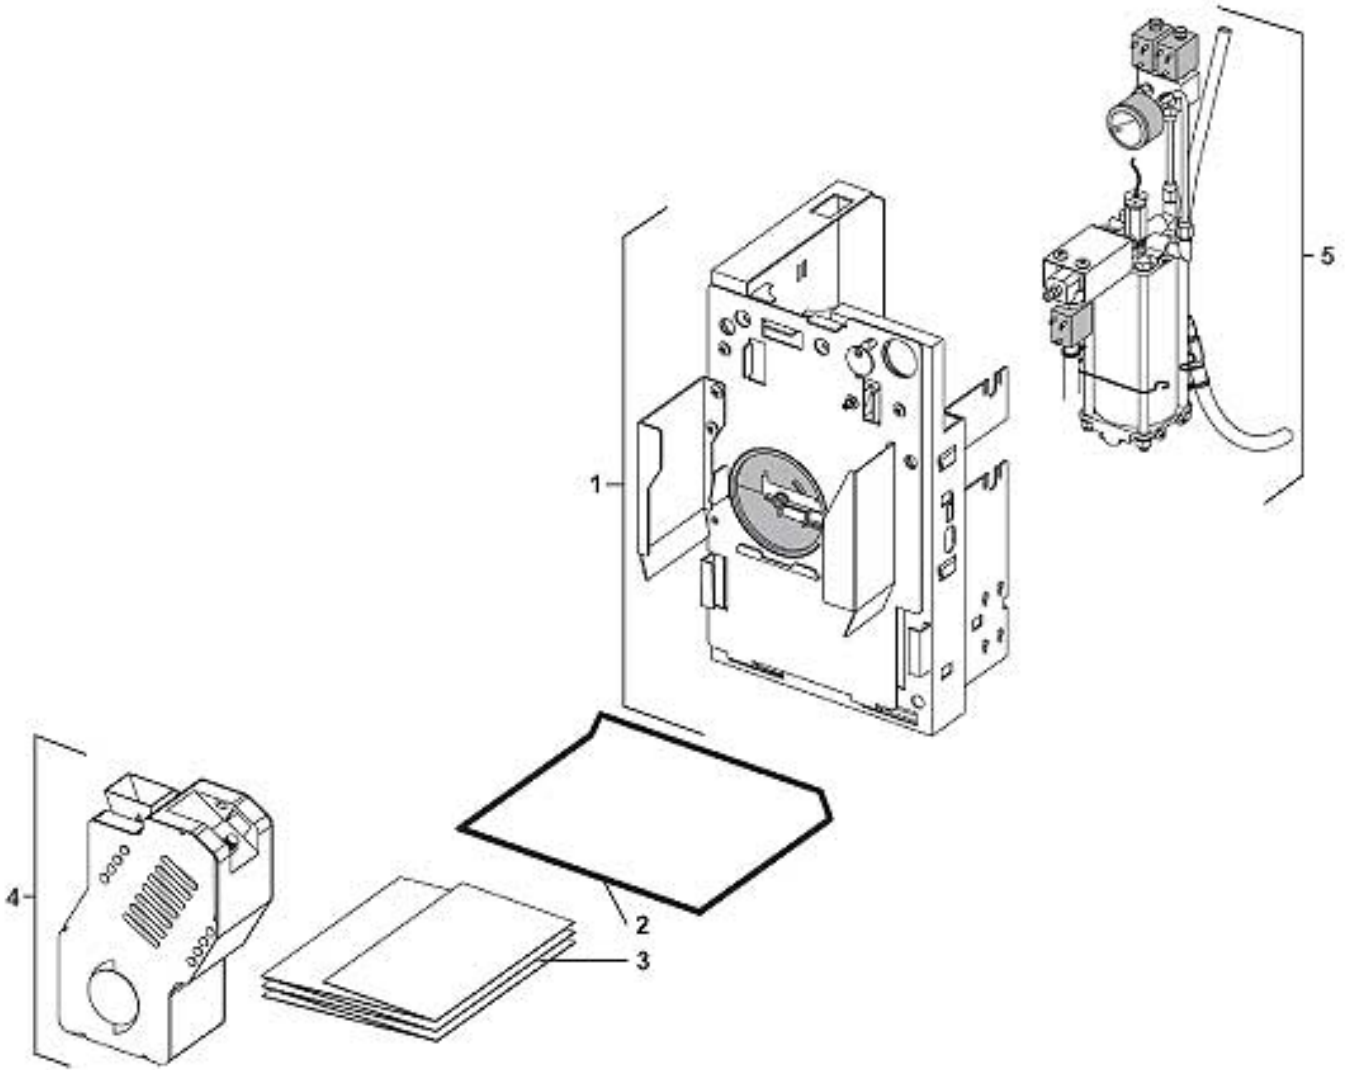

SAGOMA - BOILER - MICRO COFFEE GROUP HOUSING

Pos.	Code	Description
1		See table MICRO COFFEE GROUP HOUSING
2	0260005157	SAGOMA GROUND BAG SUPPORT
3	IMB0000054	POLY. GREY BAG mm 400x1000x5/100
4		See table MICRO COFFEE GROUP
5		See table MM 150 MICRO GROUP BOILER
6		See table MM 195 MICRO GROUP BOILER