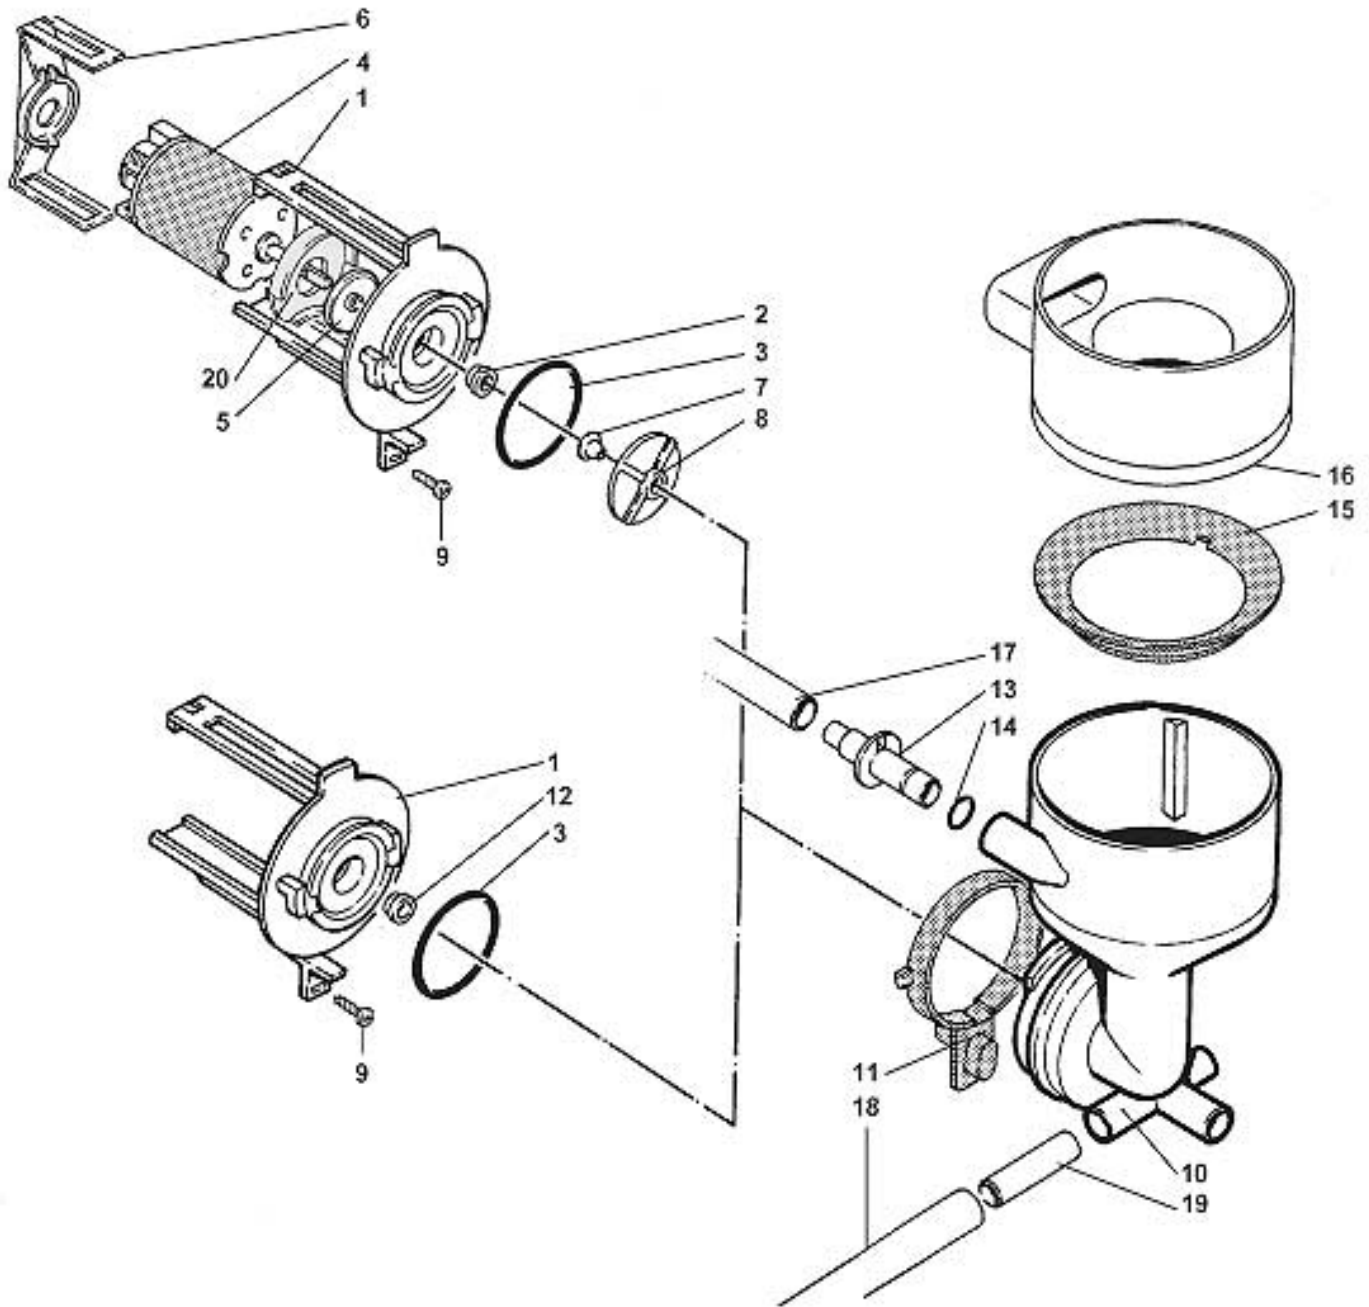

Pos.	Code	Description	
1	0080100005	MIXER BASE	
2	0080100015	MIXER BASE BUSH	
3	GUA0000084	GASKET 3131	
4	0090003023	24 V DC MIXER MOTOR SHAFT D.4	
5	0080100024	DRIP TRAP FAN	
6	0080100009	MOTOR CONNECTION COVER	
	0080100009IC	MOTOR CONNECTION COVER ORANGE RAL 2011	
7	0080100014	MIXER GASKET - SHAFT D.4	
8	0080100011	SMALL FAN MIXER SHAFT D.4	
	0080100011PL	SMALL FAN MIXER SHAFT D.4 OVERSEAS BLUE RAL 5002	
9	VIT0002401	SCREW TCB 3.5 x 9.5	
10	0080100007	MIXER BODY WITH INLET	
11	0080100006	STOPPER RING	
	0080100006IC	STOPPER RING ORANGE RAL 2011	
12	0080100018	MIXER BASE PLUG	
13	0080100013	MIXER CONNECTION	
14	GUA0000085	SILICONE GASKET 106	
15	0080100022	MIXER BODY RING	
16	0080100021	EXHAUST BODY	
17	TSIL07/11T	TRANSPARENT SILICONE PIPE D.7 x 11	
18	TSIL06/09T	TRANSPARENT SILICONE PIPE D.6 x 9	
19	0080027029	REDUCTION FOR CAFFEINE-FREE COFFE	
20	0080100023	MIXER COVER	
	0080100023IC	MIXER COVER ORANGE RAL 2011	
100	0080100001R	MIXER BASE+MOTOR ASSEMBLY	assieme
101	0080100007R	MIXER BODY + RING STOPPER