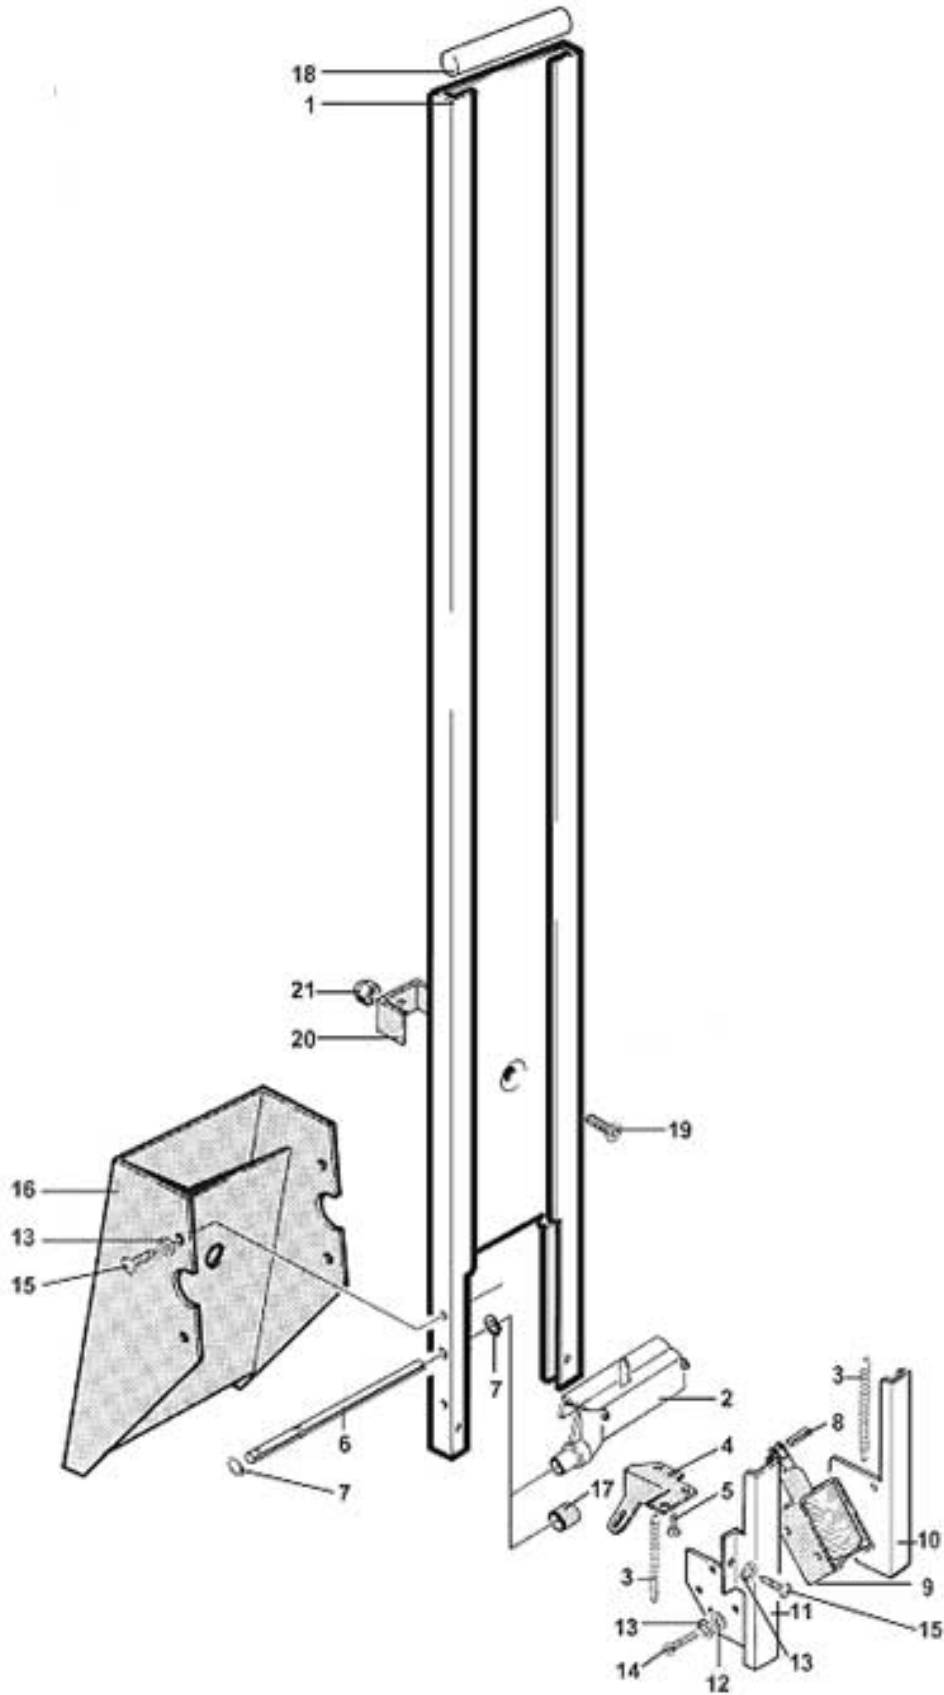

Pos.	Code	Description	
1/a	0450007013	STICKS CONTAINER mm 89	
1/b	0450003076	STICKS CONTAINER mm 104	
2	0450002003	STICKS DISPENSER	
3	0450003010	RETURN SPRING	
4	0450003108	ELECTROMAGNET CONNECTING ROD	
5	VIT0002469	SCREW TC 3.5 x 10	
6/a	0450003008	STICKS DISPENSER PIN 89 mm	
6/b	0450003032	STICKS DISPENSER PIN 104 mm	
7	VIT0006504	D.5 RADIAL STOP RING	
8	VIT0005211	2.5 x 12 CYLINDRICAL PIN	
9	ELE0000055	24 V DC ELECTROMAGNET	
10	0450003106	ELECTROMAGNET R.H SUPPORT	
11	0450003107	ELECTROMAGNET L.H. SUPPORT	
12	VIT0003003	WASHER D.8 x 4.3 x 0.8	
13	VIT0003405	D.4.3 GROWER WASHER	
14	VIT0000021	M 4x6 TCB SCREW	
15	VIT0002401	SCREW TCB 3.5 x 9.5	
16/a	0450003066	STICKS FEEDER mm 89	
16/b	0450003077	STICKS FEEDER mm 104	
17	0450003031	STICKS DISPENSER SPACER 104 mm	
18/a	4001012030	STICK WEIGHT 89 mm	
18/b	0450003033	STICK WEIGHT 104 mm	
19	VIT0000109	M 4x20 TSP SCREW	
20	4600010012	SECURING CONNECTION From serial 9527001	
21	VIT0004810	M 4 SELFLOCKING NUT	
100	0450003060CL	SAGOMA STICKS DISPENSER mm 89 EXCEPT POS. 18	assieme
101	0450003070CL	SAGOMA STICKS DISPENSER mm 104 EXCEPT POS. 18	assieme