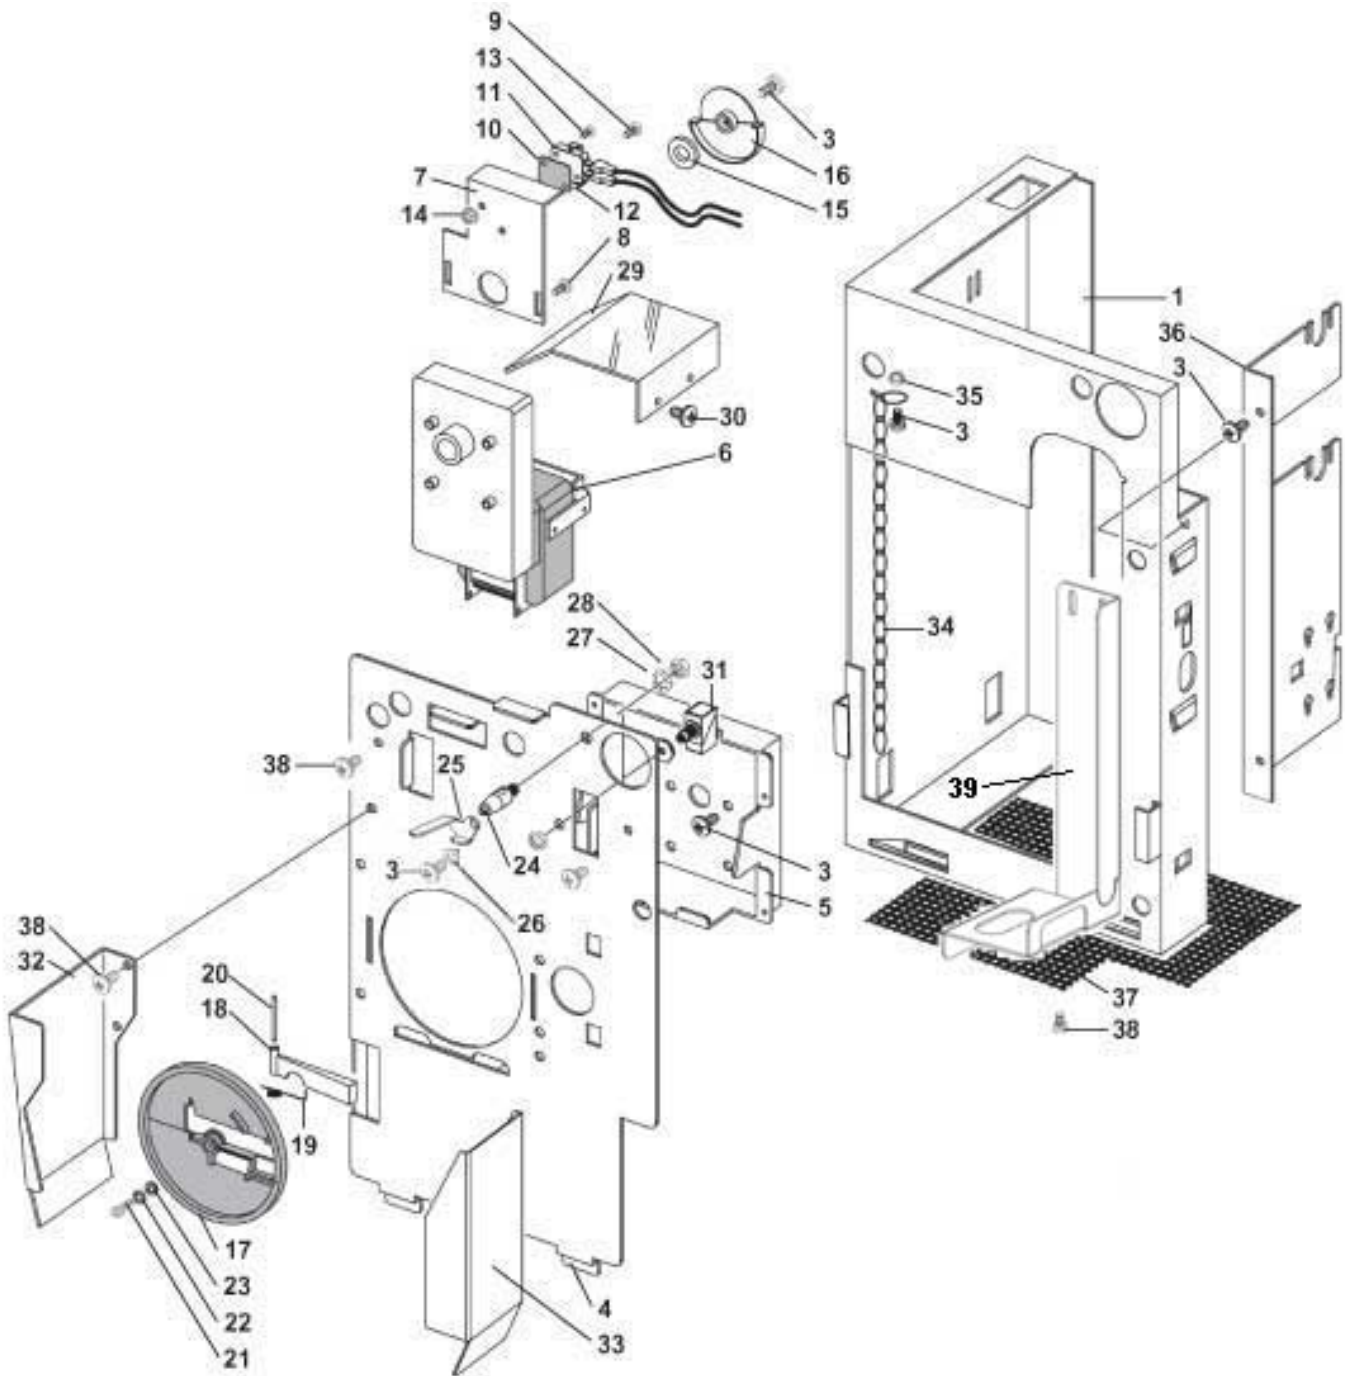

SAGOMA - MICRO COFFEE GROUP HOUSING

Pos.	Code	Description
1	0260010231	HOUSING STRUCTURE
	0260010231CK	HOUSING STRUCTURE DUST GREY RAL 7037
2	0260005156	MILL SECURING CLIP
3	VIT0000030	SCREW TCB M4 x 7
4	0260010217	G.M.S. SUPPORT FRONT
5	0260010102	MICRO GROUP MOTOR SUPPORT
	0260010102CK	MICRO GROUP MOTOR SUPPORT DUST GREY RAL 7037
	0260010102KE	MICRO GROUP MOTOR SUPPORT FIRE RED RAL 3000
6	0090002186	MICRO GROUP MOTOR
7	0250008093	MICRO PLATE
8	0250008092	M4 SPECIAL SCREW
9	VIT0005521	4x25 TCEI SCREW
10	4600010014	MICRO SPACER
11	ELE0001510	1 WAY 0.1 A 250 V MICROSWITCH
12	ELE0001904	MICRO LEVER
13	VIT0000006	M 3x16 TCB SCREW
14	VIT0004701	M3 FR NUT
15	0250008091	MICRO SPACER
16	0250008043	GROUP READER DISK
17	0250008012	MOTOR CRANK
18	0250008034	HOOKING LEVER
19	0250008059	SPRING FOR HOOKING LEVER
20	VIT0005205	4 x 40 CYLINDRICAL PIN
21	VIT0005508	4x12 TCEI SCREW
22	VIT0003103	WASHER tab D. 4.3
23	VIT0003003	WASHER D.8 x 4.3 x 0.8
24	0260010103	MICRO GROUP HOOKING BLOCK
25	0010020132	GROUP CONNECTING PLATE
26	VIT0003301	WASHER D.12 x 4.3 x 1.5
27	VIT0003105	WASHER tab D. 6.4
28	VIT0004505	NUT M6
29	0260005161	SAGOMA PLASTIC GROUP GEAR MOTOR PROTECTION
30	VIT0002011	2.9x 9.5 TAPPING TCB SCREW
31	ELE0001506	MICROSWITCH 83.131.8-IW3M
32	0260010207	COFFEE POWDERS CHUTE
	0260010207CK	COFFEE POWDERS CHUTE DUST GREY RAL 7037
33	0260010112	GROUPS FEEDER
34	VIT0010102	D. 1.6 CHAIN
35	VIT0004503	NUT M 4
36	0260010218	G.M.S. BOILER SUPPORT
37	0260010229	G.M.S. HOUSING LOWER PROTECTION
38	VIT0002401	SCREW TCB 3.5 x 9.5
39	0260010243	DISCHARGED PIPES CAM
100	KIT0090002186	MICRO COFFEE BEANS GROUP MODIFICATION KIT