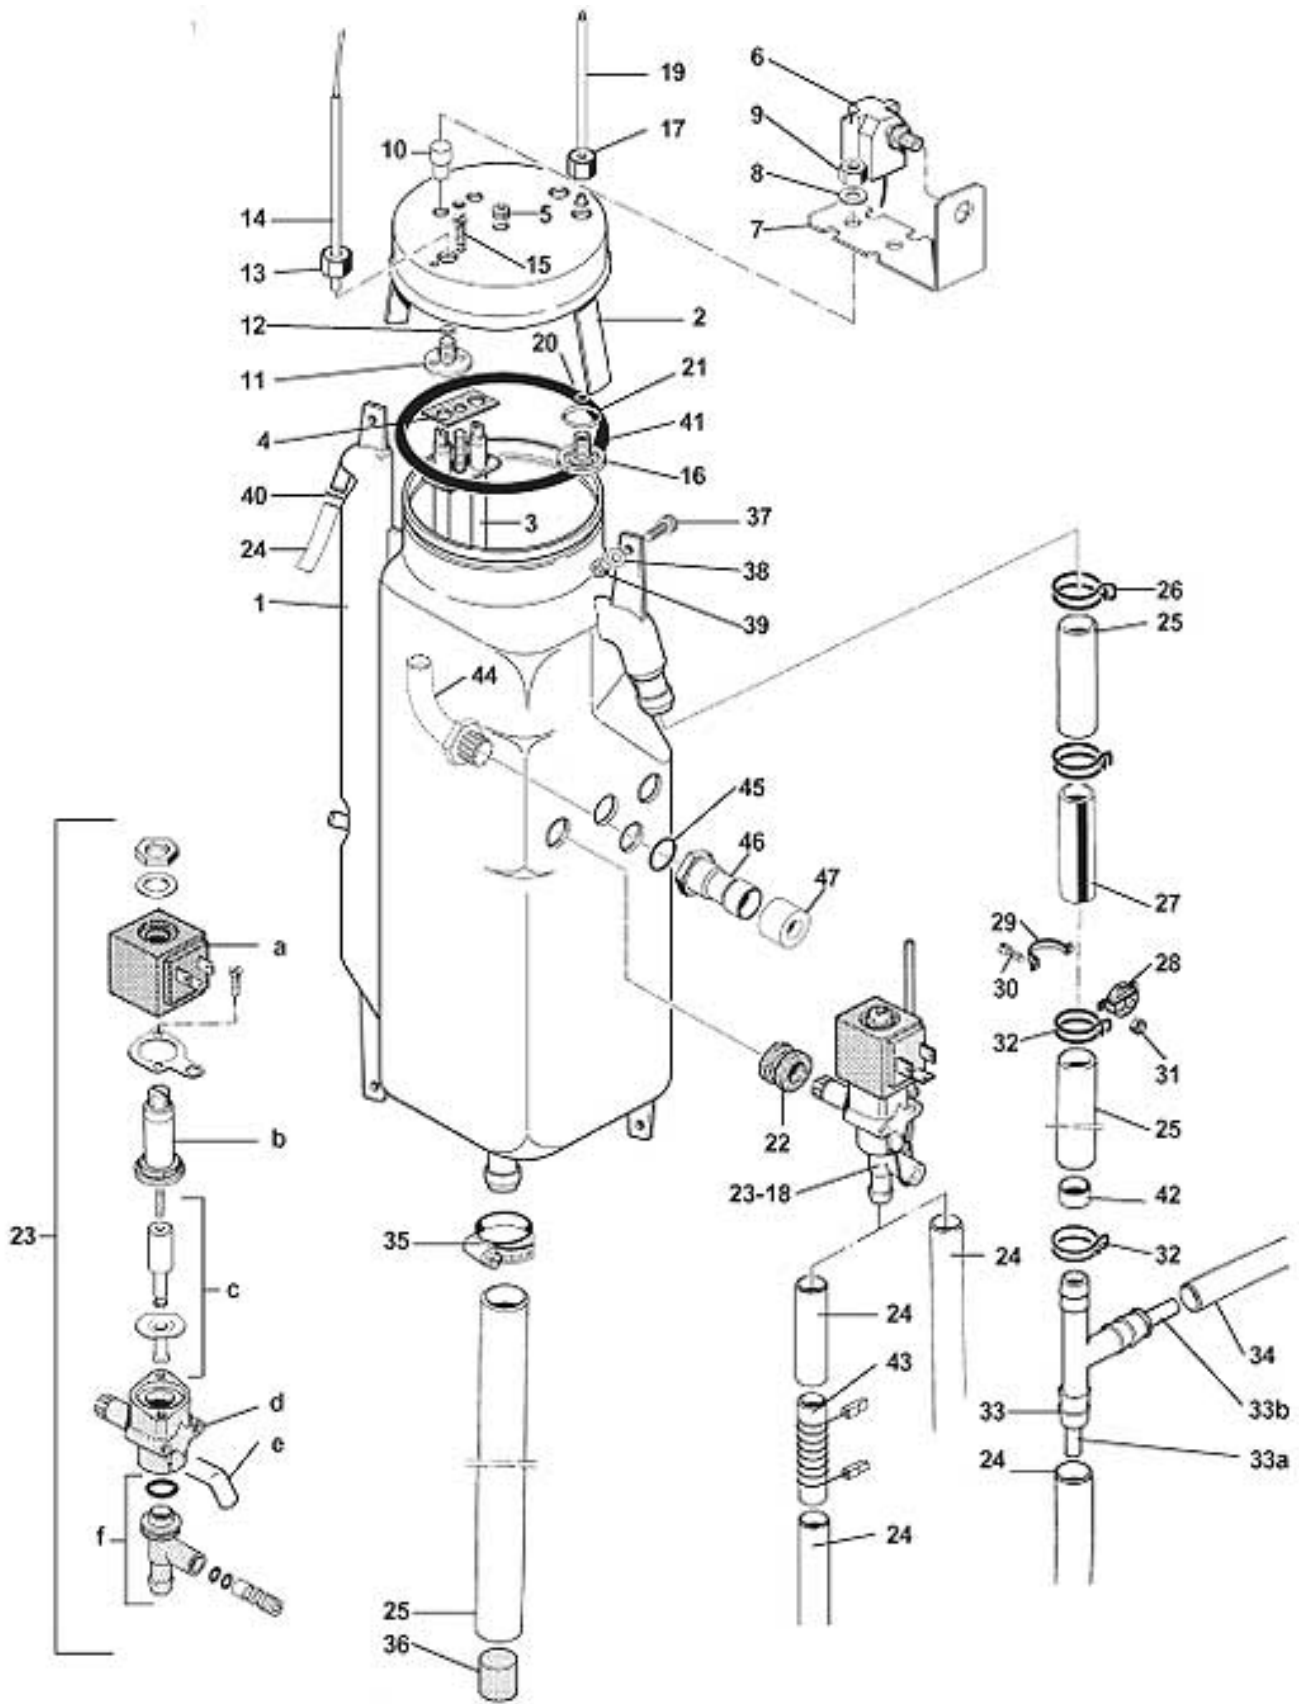

Pos.	Code	Description	
1	0600012619	It's part of kit 0600012619R	
2	0600012621	H2O CONTAINER COVER W/SPRING	
3	0600012622	1650W 230 V HEATING ELEMENT	
4	0600012624	HEATING ELEMENT GASKET	
5	GUA0010551	20/65/15 ANTIVIBRATION	
6	ELE0000907	SAFETY SWITCH WITH MANUAL RESET	
7	0600012312	SAFETY SWITCH SUPPORT	
8	VIT0003203	STAINLESS STEEL FLAT WASHER D.5.3 x 10 x 1	
9	VIT0004804	STAINLESS STEEL NUT M5	
10	0600012626	PROBE GUIDE	
11	NL202101016	SOLUBLES PROBE SUPPORT	
12	GUA0000069	2015 OR	
13	0600011107	SOLUBLES PROBE NUT	
14	ELE0000958R1	EURIPA II SOLUBLES PROBE	
15	VIT0001105	M 3x8 STAINLESS STEEL H.H. SCREW	
16	0600015223	BRASS LEVEL PROBE SUPPORT	*
17	0600015208	LEVEL PROBE SUPPORT NUT	
18	0110001081	24 V DC 2-WAY VALVE -ERA	
19/a	0600015224	mm 130 COATED LEVEL PROBE	*
19/b	0600015225	mm 112 COATED LEVEL PROBE	*
20	GUA0000069	2015 OR	
21	GUA0000062	2056 OR	
22	0600012315	VALVE GASKET	
23	0110001095	24DC 70% 2-WAY SOLENOID VALVE O. Up to serial 04219999	
23/a	0110010127	CORE W/SPRING FOR VALVE 70% Up to serial 04219999	
23	0110001108	24 DCVALVE 2-WAY 70% O From serial 04220001	
23/a	0110010132	GASKET FOR EV 0110001108 From serial 04220001	
23/b	0110010133	CORE FOR EV. 0110001108 From serial 04220001	
24	TSIL07/11T	TRANSPARENT SILICONE PIPE D.7 x 11	
25	TSIL14/20T	D.10x14 NATURAL TRANSPARENT SILICONE PIPE	
26	FASC000106	D.20 PIPES CLIP	
27	0600012316	THERMOSTAT-HOLDER PIPE	
28	ELE0000908	SAFETY SWICTH 65°C WITH MANUAL RESET	
29	ELE0000914	SAFETY SWITCH CONNECTION	
30	VIT0000004	M 3x10 TCB SCREW	
31	VIT0004502	M3 NUT	
32	FASC000104	D-16 PIPES CLIP	
33	0100003007	TEE UNION	
33/a	0600012324	WATER DISCHARGE PIPE REDUCTION	
33/b	0600012325	WATER INLET PIPE REDUCTION	
34	TSIL04/06T	D.4x6 NATURAL TRANSPARENT SILICONE PIPE	
35	FASC000006	HOSE SCREW CLAMP	
36	NL201106295	BOILER DISCHARGE PLUG	
37	NL202100059	BOILER SUPPORTING PIN	
38	VIT0003302	5.5x12x1.5 FLAT WASHER	
39	VIT0004504	M 4 NUT	
40	FASC000102	D.12 PIPES CLIP	
41	GUA0000063	SILICONE 4412 OR	
42	TSIL10/14T	TRANSPARENT SILICONE PIPE D.10 x 14	
43	0810004027	PIPE WITH HEATING ELEMENT FOR INSTANT COFFEE	
44	0600012627CL	STRAIGHT CONNECTION	
45	GUA0000016	GASKET 121	
46	0600012628	STRAIGHT CONNECTION ESTERNO SOLENOID VALVE	
47	GUA0002006	GASKET 4979	
100	0600012720CL	SAGOMA H ASS.4EV ERA BOILER	assieme
101	0600012721CL	SAGOMA H ASS 4EV ODE BOILER	assieme
102	0600012725CL	SAGOMA H ASS 3EV ERA BOILER	assieme
103	0600012726CL	SAGOMA H ASS 3EV ODE BOILER	assieme