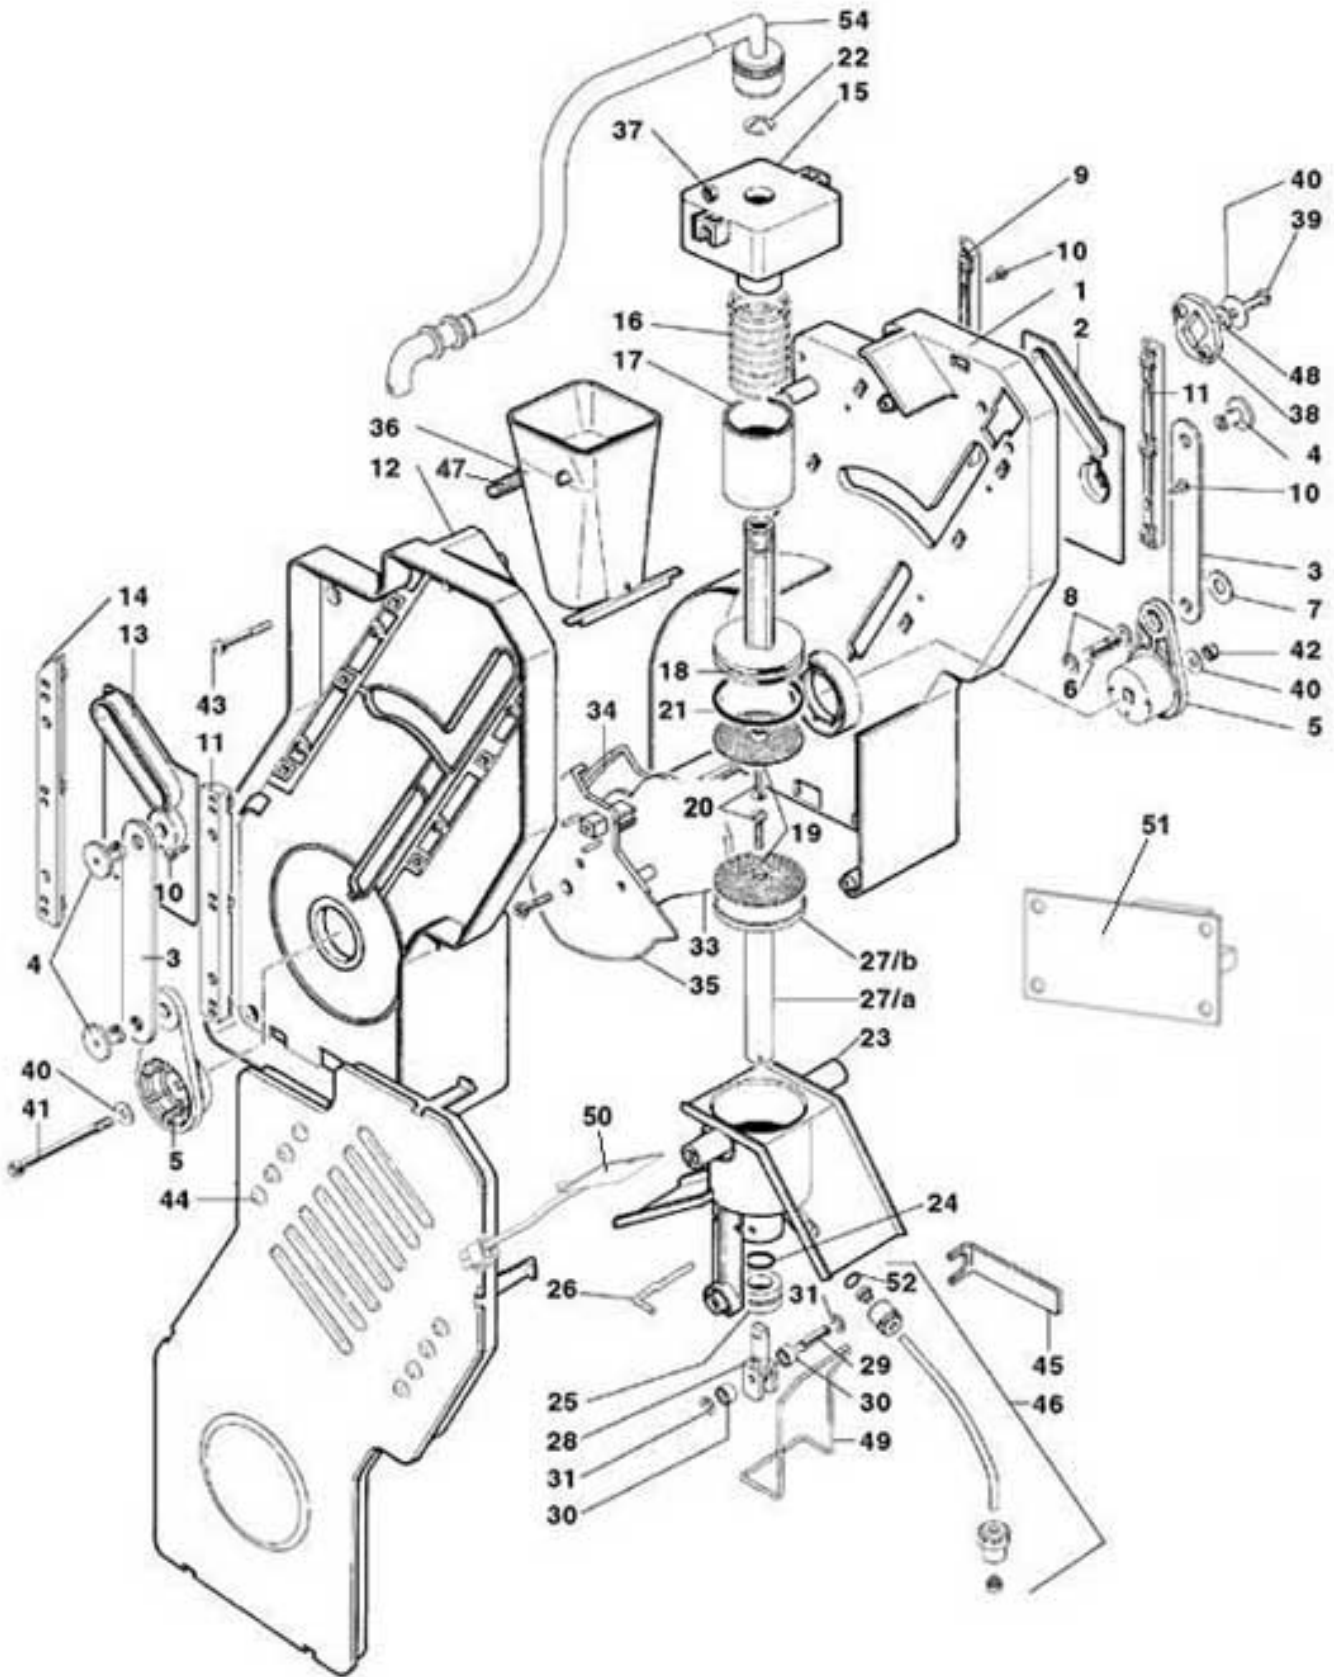

rheavendors

SAGOMA - HEATED MICRO COFFEE GROUP

Pos.	Code	Description
1	0250008005	R.H. FRAME It's part of kit 0250008005R
2	0250008084	R.H. INFUSION CHAMBER CAM
3	0250008009	CONNECTING ROD
4	0250008028	PIN FOR CONNECTING ROD
5	0250008011	R.H. CRANK
6	0250008014	MOTOR CRANK PIN
7	0250008042	ANTIVIBRATION WASHER
8	VIT0006515	D.5 RADIAL STOP RING
9	0250008031	R.H. REAR GUIDE
10	VIT0002026	3.5x 6.5 STAINLESS STEEL TAPPING TCB SCREW
11	0250008033	FRONT GUIDE
12	0250008006	L.H. FRAME It's part of kit 0250008005R
13	0250008085	L.H. INFUSION CHAMBER CAM
14	0250008032	L.H. REAR GUIDE
15	0250008086	UPPER FILTER SUPPORT
16	0250008024	UPPER FILTER SPRING
17	0250008087	SPRING COVER PIPE
18	0250008026	D.36 UPPER FILTER
19	0250008019	FILTER
20	VIT0000121	M 3x8 TSP SCREW
21	GUA0000080	SILICONE 4112 OR
22	VIT0006513	D.8 STAINLESS STEEL INSIDE SEEGER
23	0250008215R	INFUSION CHAMBER WITH GROUNDS CHUTE
24	GUA0000065	SILICONE OR 112
25	0250008053	LOWER INLET CUP BUSH
26	0250008029	GLASS BUSH PIN
27/a	0250008108	FILTER SUPPORT SHFT It's part of kit 0250008108R
27/b	0250008122	LOWER FILTER
28	0250008226	ROLL SUPPORT
29	0250008021	ROLL SHAFT
30	0250008022	ROLL SHAFT
31	VIT0006516	D.3.2 RADIAL STOP RING
33	0250008083	FILTER EJECTION CAM
34	0250008016	R.H. FILTER RECOVERY CAM
35	0250008017	L.H. FILTER RECOVERY CAM
36	0250008036	COFFEE CONE
37	VIT0004803	STAINLESS STEEL NUT M4
38	0250008035	SETTING PLATE
39	VIT0000032	M 4x8 INOX TCB SCREW
40	VIT0003309	4.3x16x1.5 STAINLESS STEEL FLAT WASHER
41	VIT0005523	4x60 STAINLESS STEEL TCEI SCREW
42	VIT0004810	M 4 SELFLOCKING NUT
43	VIT0002461	SCREW TCCCRT 4,2 x 26
44	0250008039	L.H. FRAME COVER
	0250008039CM	L.H. FRAME COVER MERCEDES GREY RAL 9006
	0250008039IC	L.H. FRAME COVER ORANGE RAL 2011
45	0250008048	KEY FOR NUT
46	0250008050	WATER INLET PIPE ASSEMBLY
47	0250008119	SPRING
48	VIT0003451	GROWER SPRING WASHER
50	0250008213R	COMPLETE HEATING ELEMENT
51	SCH0006880	HEATING ELEMENT POWER BOARD
52	GUA0000061	2010 VITON OR
54	0250008130CL	COFFEE OUTLET PIPE ASSEMBLY
100	0250008220R	HEATED MICRO COFFEE GROUP D.36
101	0250008227R	ASSEMBLED LOWER FILTER ROLL SUPPORT (POS. 28-29-30-31)